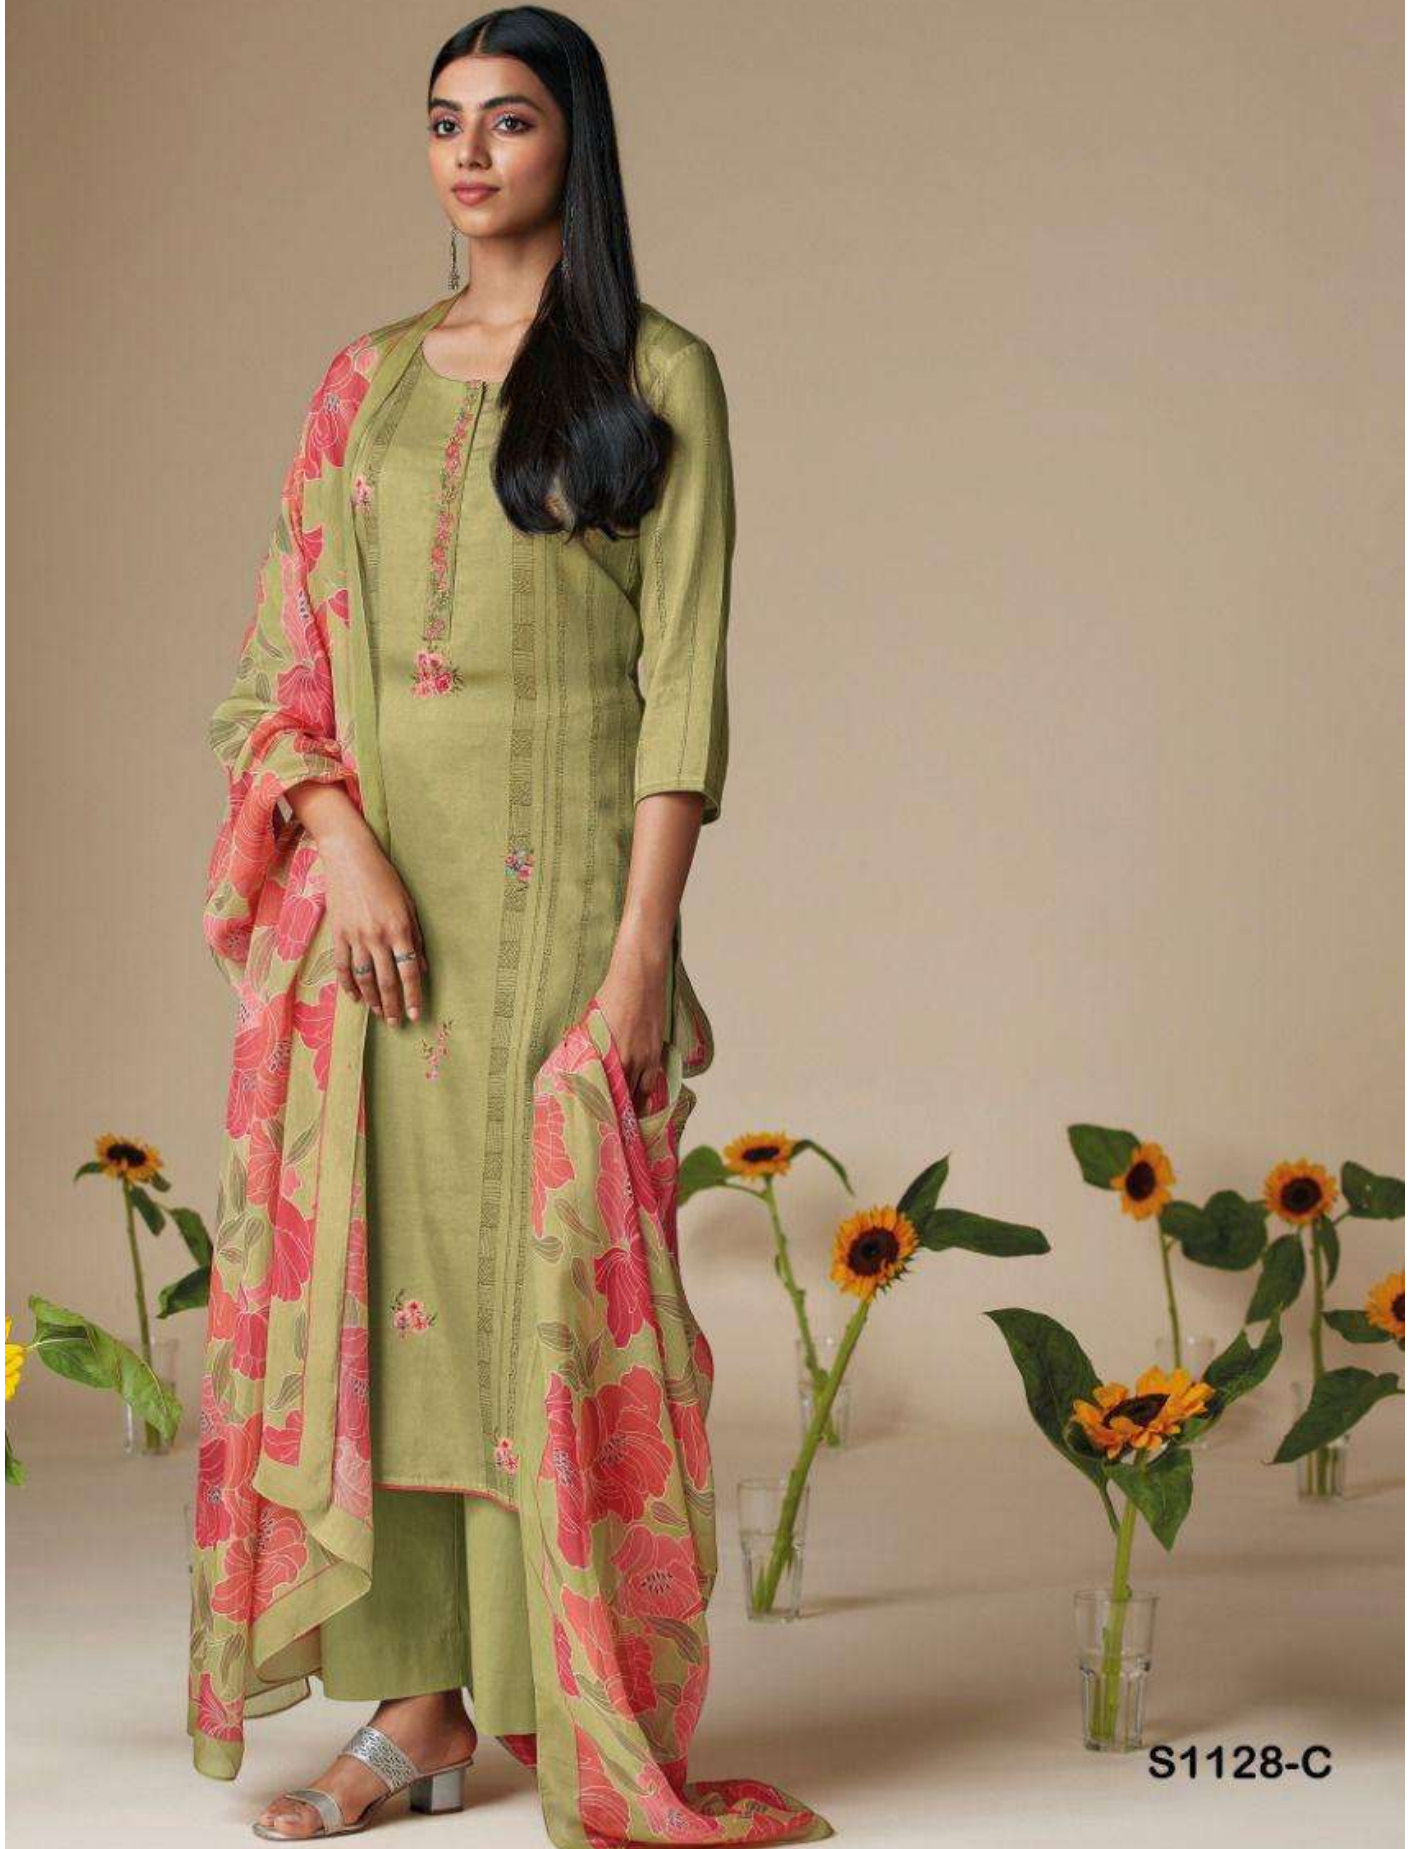

Ganga®

S1128-C