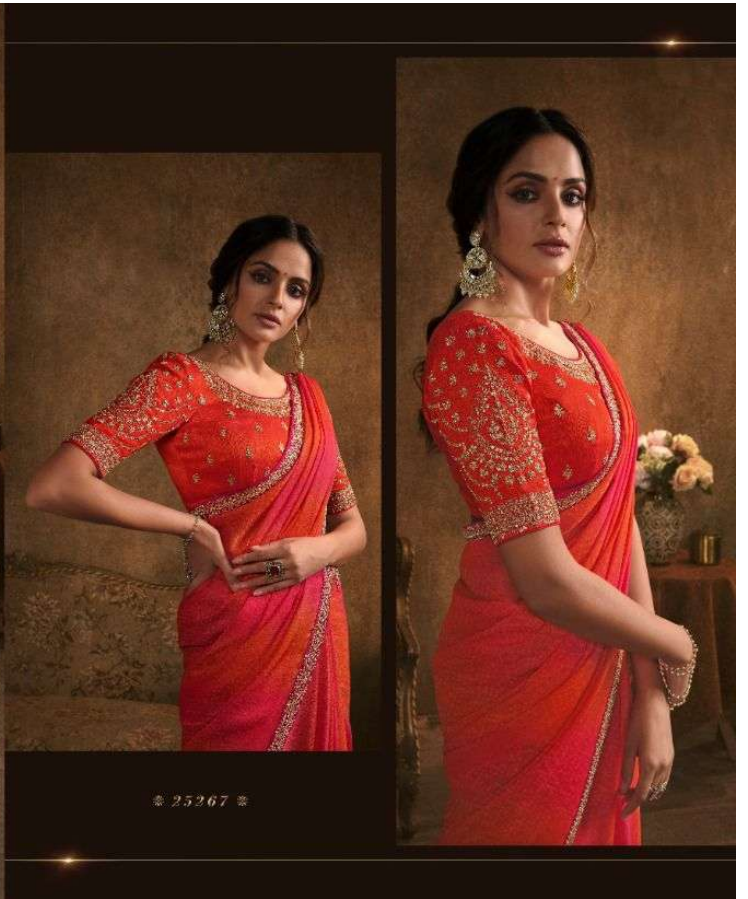

 **VINAY**[®]
VINAY FASHION LLP
Believe It.

HARSHA
A Product by Sheesha
Sheesha
A brand by Vinay

 [@vinayfashionllp](#)
 [vinay_fashion_llp](#)
 [vinayfashion](#)
 [vinay_fashion_llp](#)

❁ 25265 ❁

❖ 25266 ❖

❁ 25268 ❁

VINAY FASHION PRESENTING

HARSHA
 BY
SHEESHA
 (A BRAND BY VINAY)

FABRIC DETAILS

| S.NO. | FABRIC | D.NO | RATE |
|-----------------------------|---|-------|-------|
| 1 | SAREE : PRINTED CHIFFON WITH EMBROIDERED BORDER | 25261 | 830/- |
| 2 | | 25262 | 830/- |
| 3 | | 25263 | 830/- |
| 4 | | 25264 | 830/- |
| 5 | BLOUSE : EMBROIDERED PURE SILK BLOUSE | 25265 | 830/- |
| 6 | | 25266 | 830/- |
| 7 | | 25267 | 830/- |
| 8 | | 25268 | 830/- |
| TOTAL AMOUNT : 6640/- + GST | | | |
| HSN CODE : 54075430 | | | |
| AVERAGE PRICE : 830/- + GST | | | |