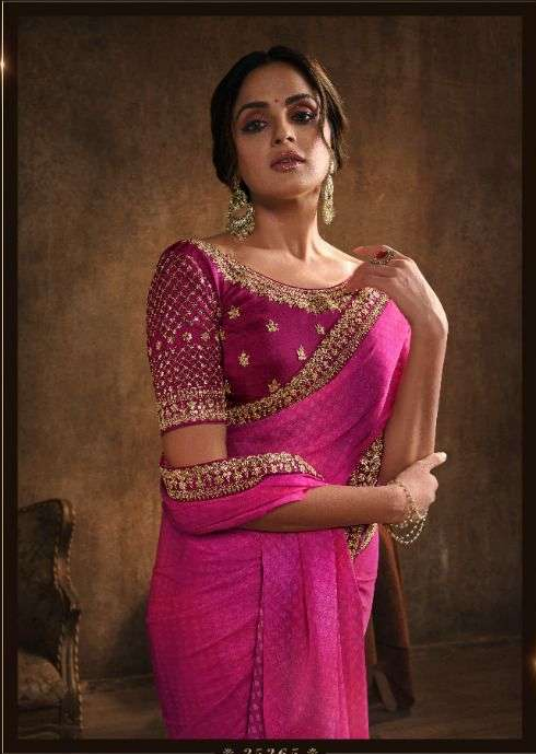

 **VINAY**[®]
VINAY FASHION LLP
Believe It.

HARSHA
A Product by Sheesha
Sheesha
A brand by Vinay

 [@vinayfashionllp](#)
 [vinay_fashion_llp](#)
 [vinayfashion](#)
 [vinay_fashion_llp](#)

❁ 25265 ❁

❖ 25266 ❖

❁ 25268 ❁

VINAY FASHION PRESENTING

HARSHA
 BY
SHEESHA
 (A BRAND BY VINAY)

FABRIC DETAILS

| S.NO. | FABRIC | D.NO | RATE |
|-----------------------------|---|-------|-------|
| 1 | SAREE : PRINTED CHIFFON WITH EMBROIDERED BORDER | 25261 | 830/- |
| 2 | | 25262 | 830/- |
| 3 | | 25263 | 830/- |
| 4 | | 25264 | 830/- |
| 5 | BLOUSE : EMBROIDERED PURE SILK BLOUSE | 25265 | 830/- |
| 6 | | 25266 | 830/- |
| 7 | | 25267 | 830/- |
| 8 | | 25268 | 830/- |
| TOTAL AMOUNT : 6640/- + GST | | | |
| HSN CODE : 54075430 | | | |
| AVERAGE PRICE : 830/- + GST | | | |