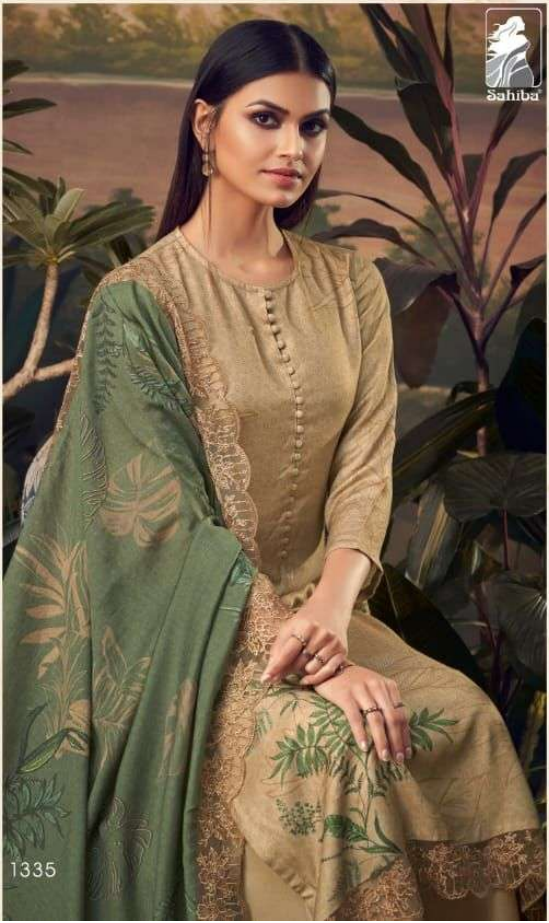

All accessories are for shoot purpose only

1322

Sahiba®

TROPICAL
Leaves