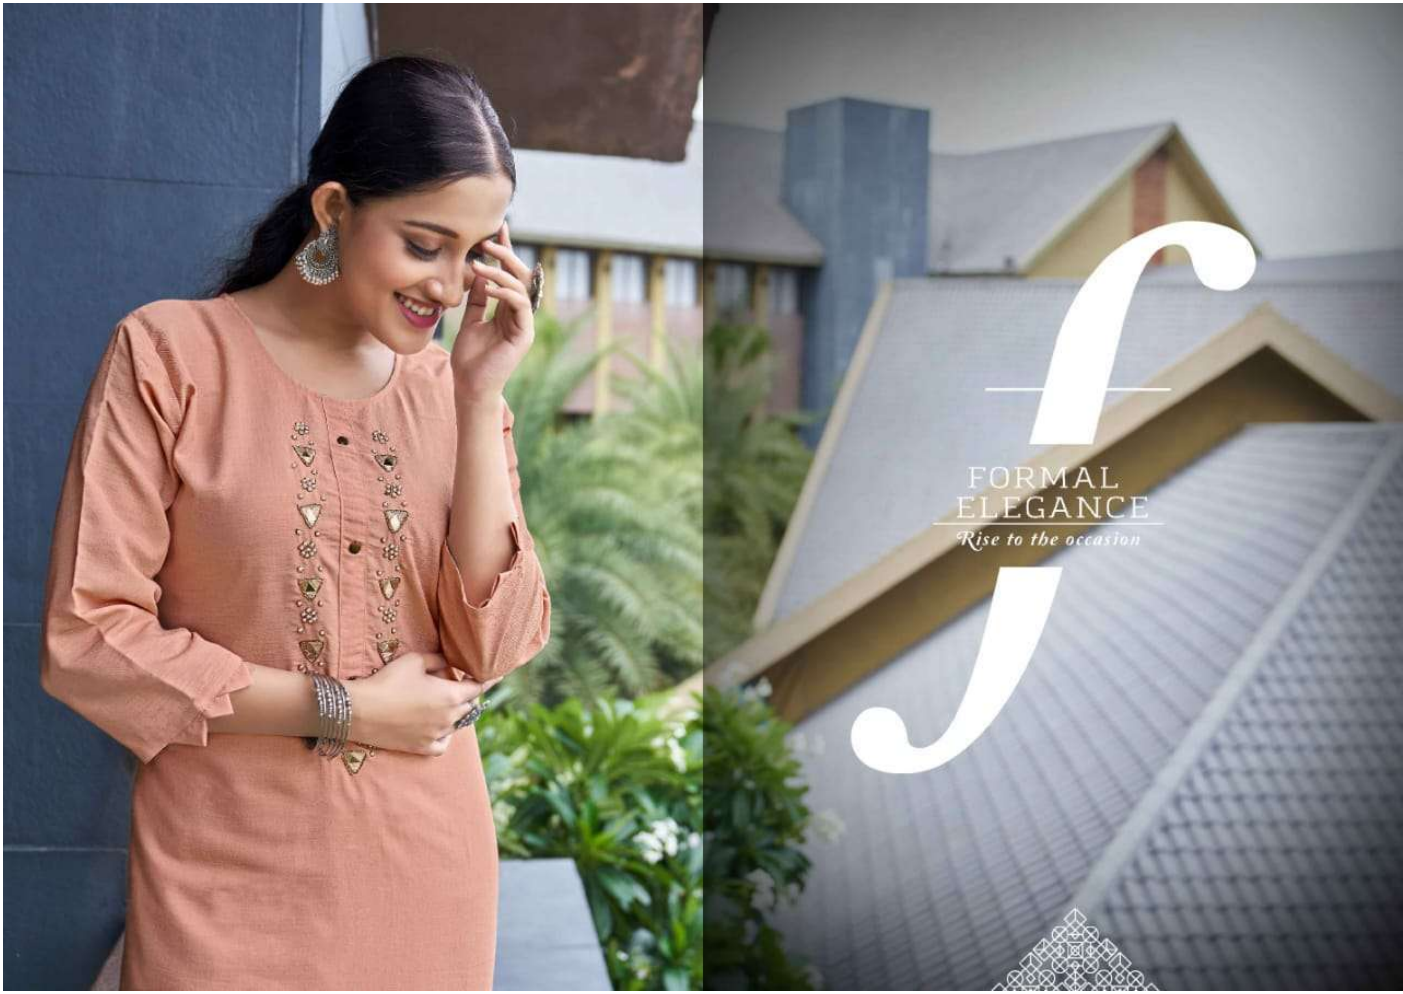

FORMAL
ELEGANCE
Rise to the occasion