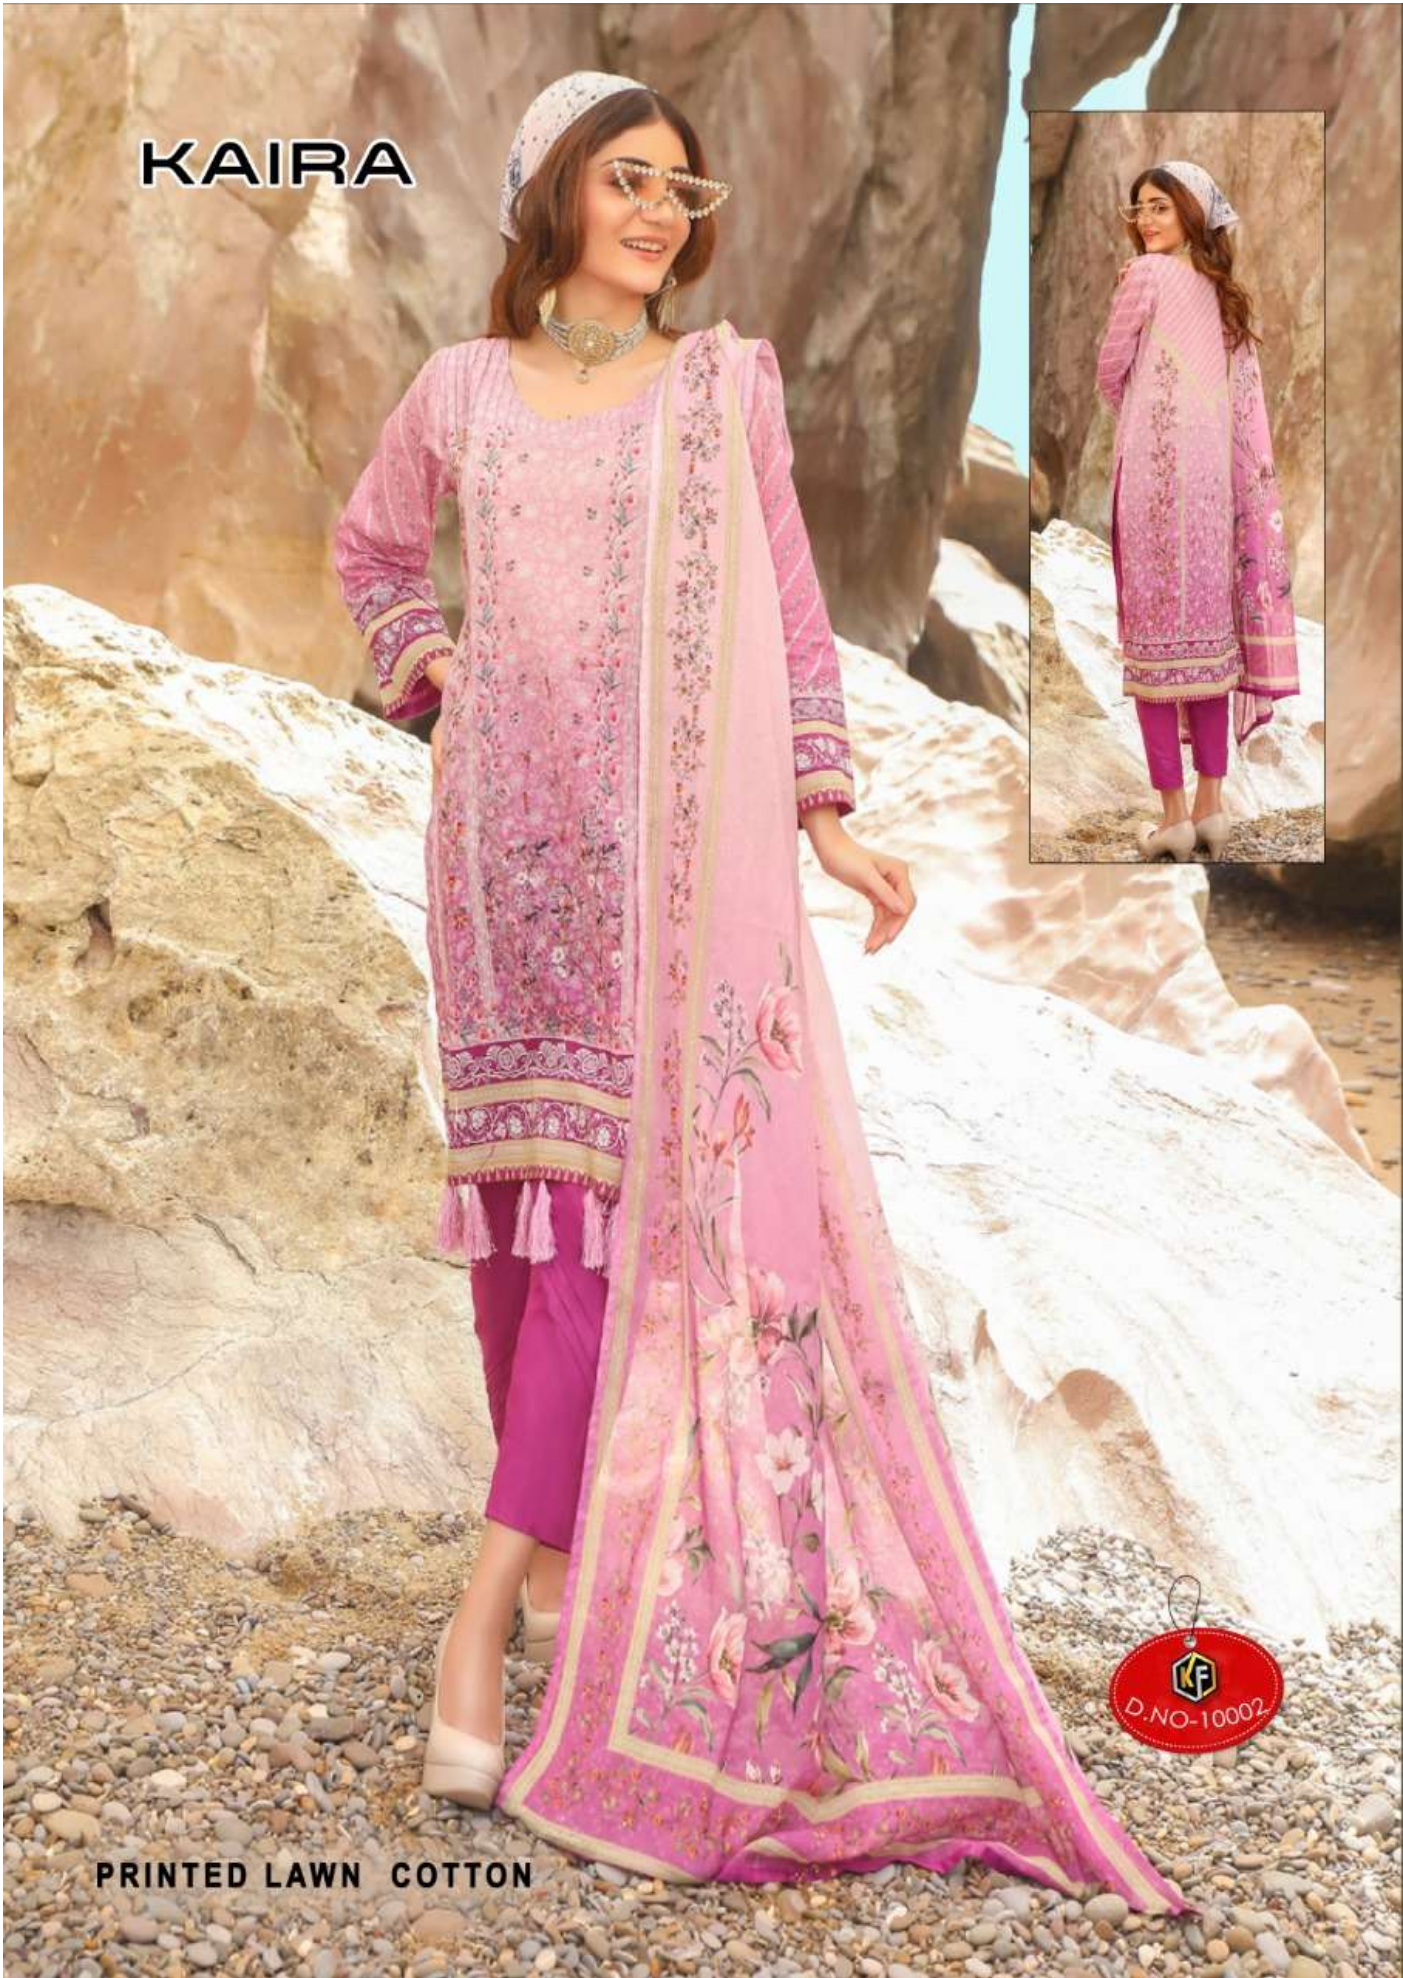

KAIRA

PRINTED LAWN COTTON