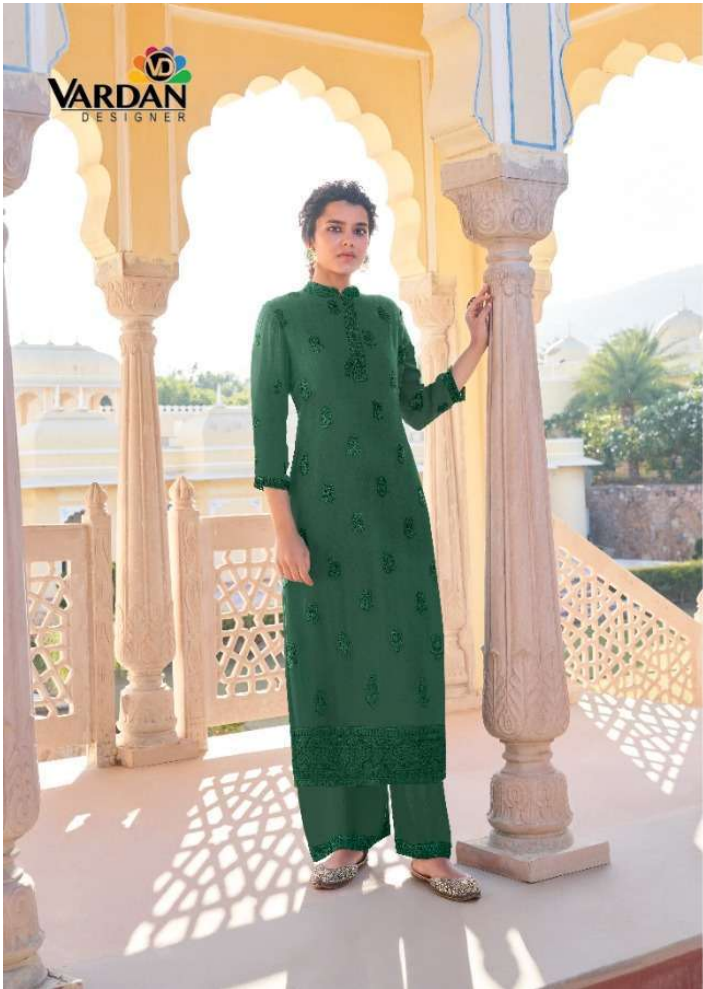

B-E-A-U-T-Y

19021