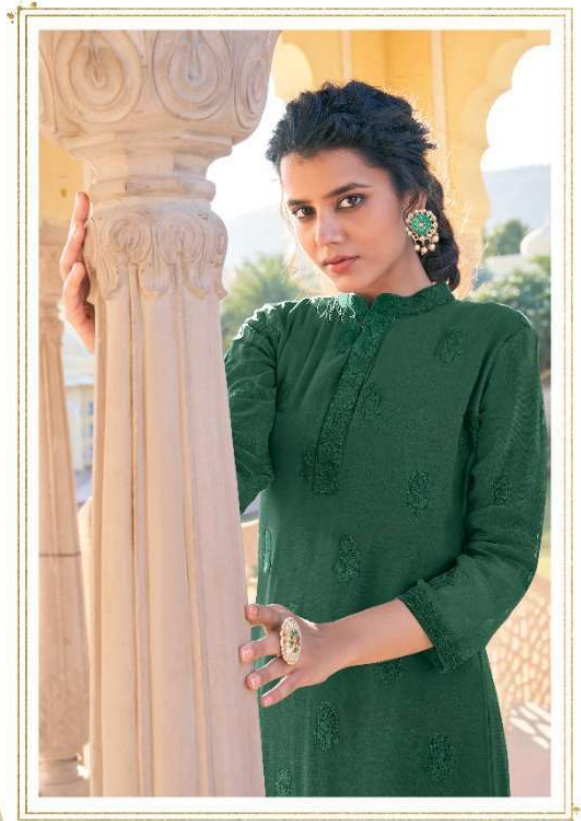

B-E-A-U-T-Y

19021