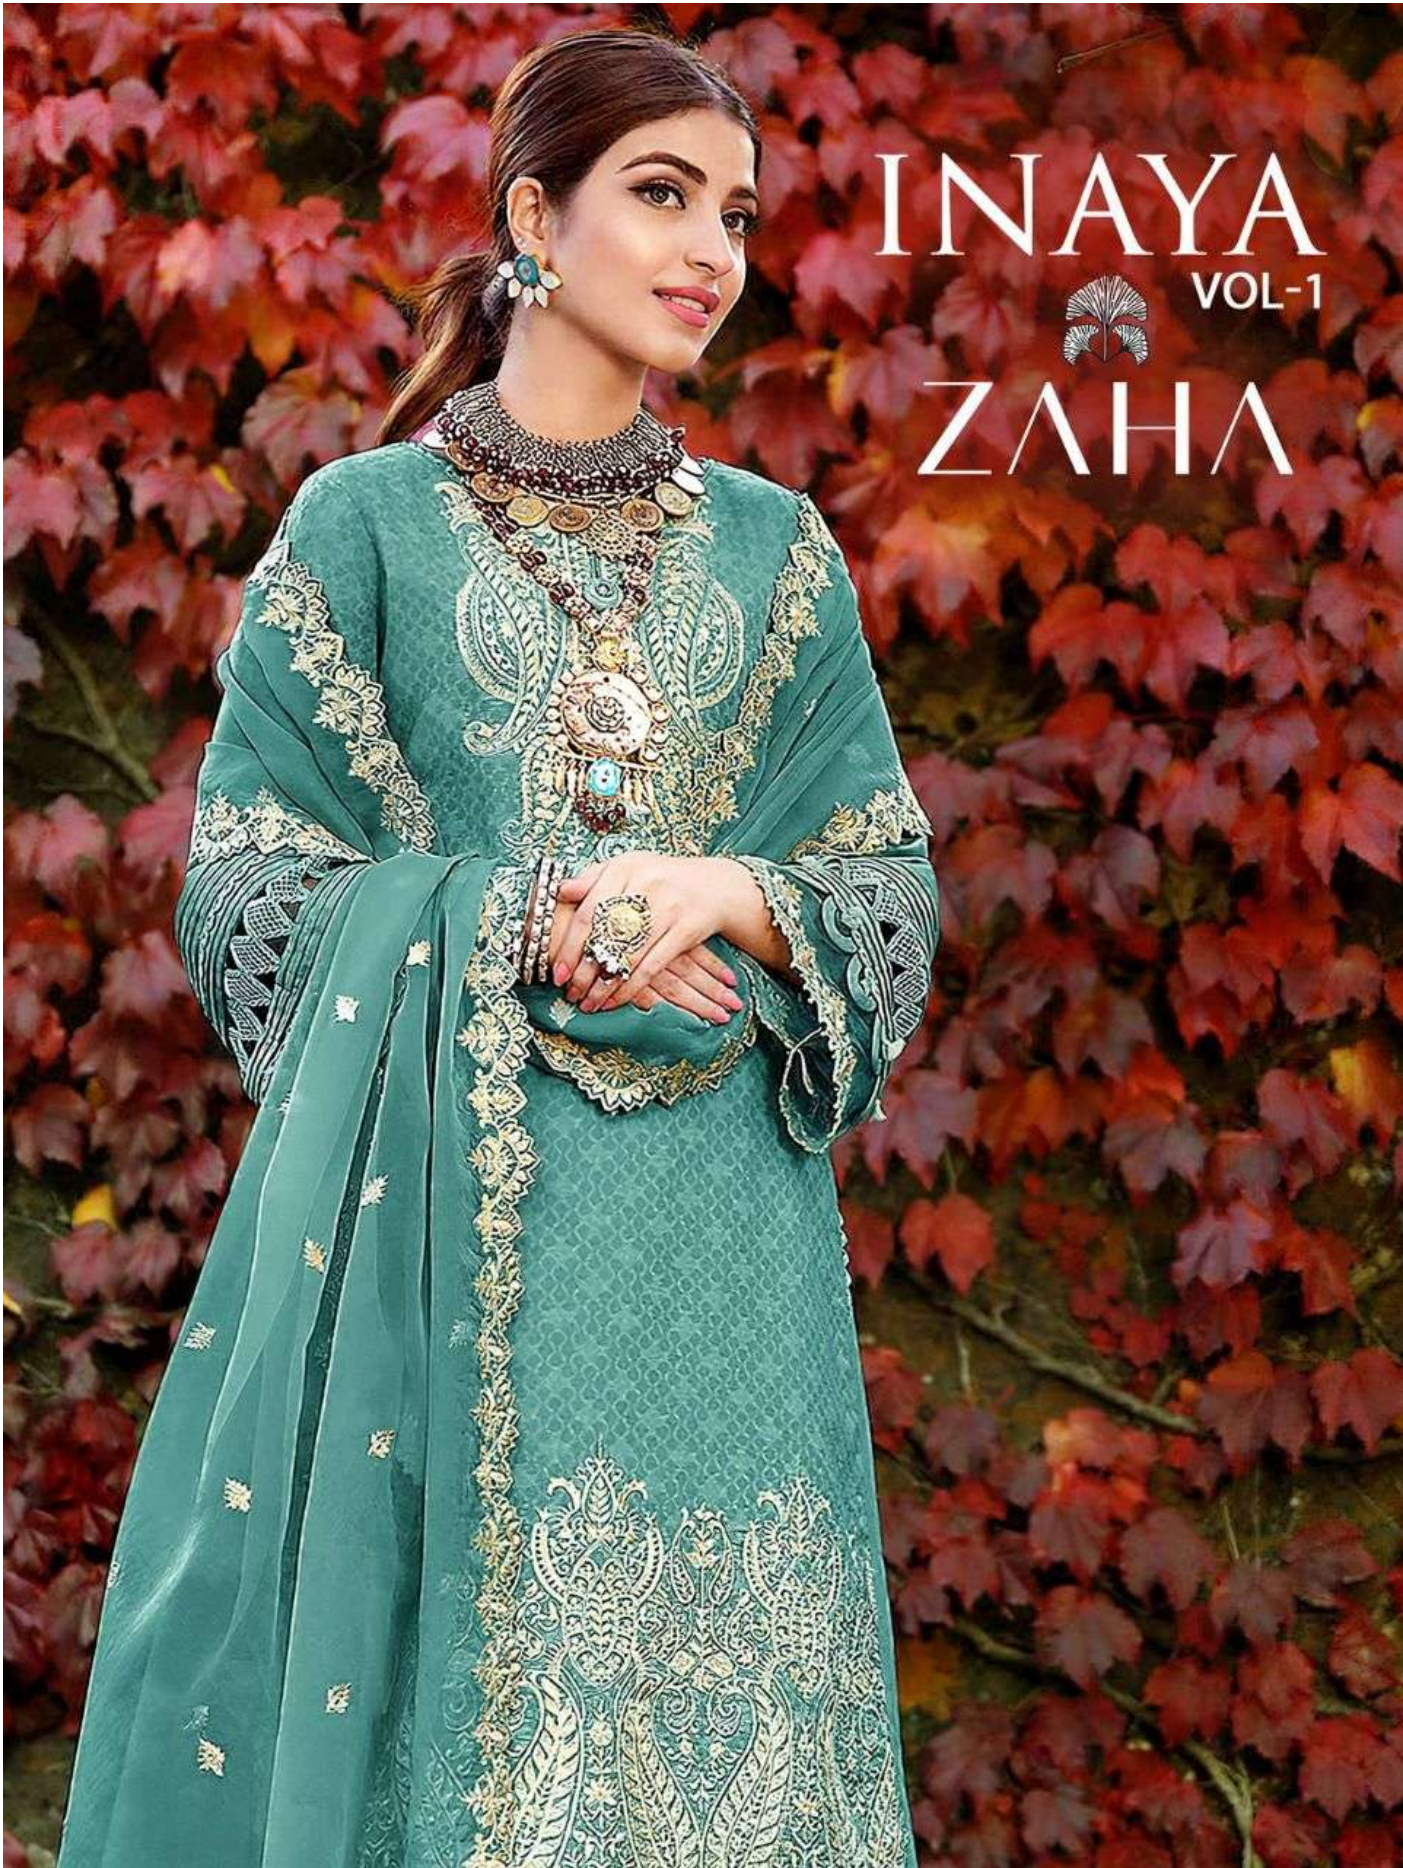

INAYA

VOL-1

ZAHA