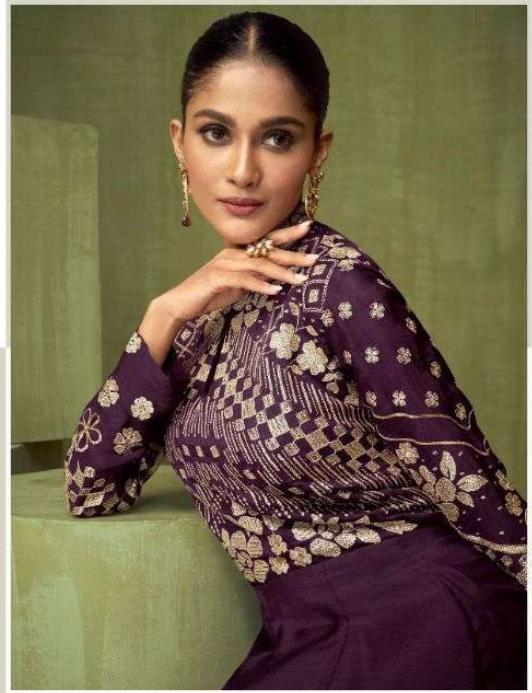

SAYURI®
Designer