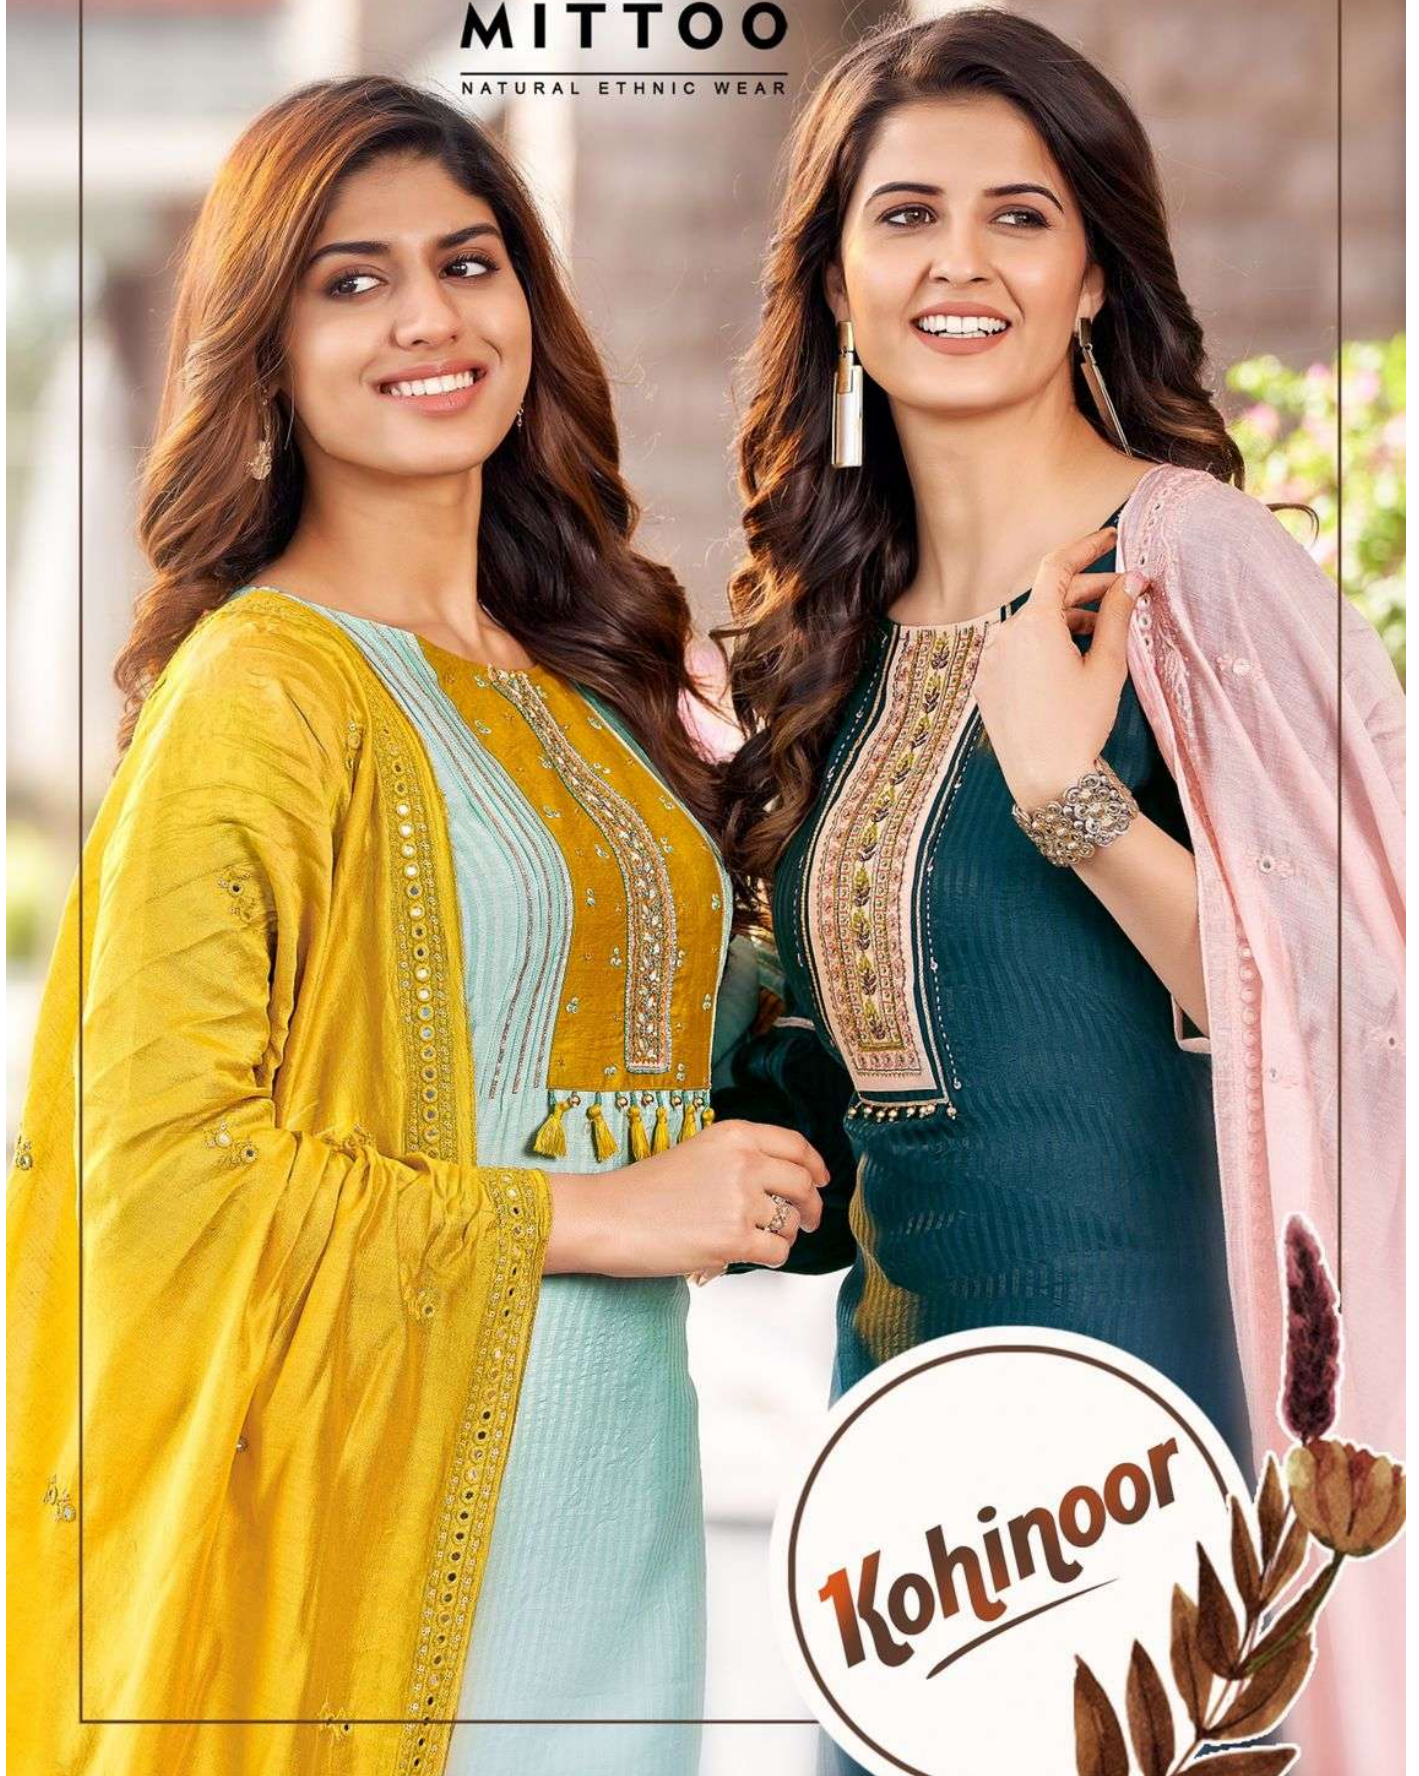

MITTOO

NATURAL ETHNIC WEAR

Kohinoor

MITTOO

D.NO.
4032

MITTOO

NATURAL ETHNIC WEAR

Kohinoor