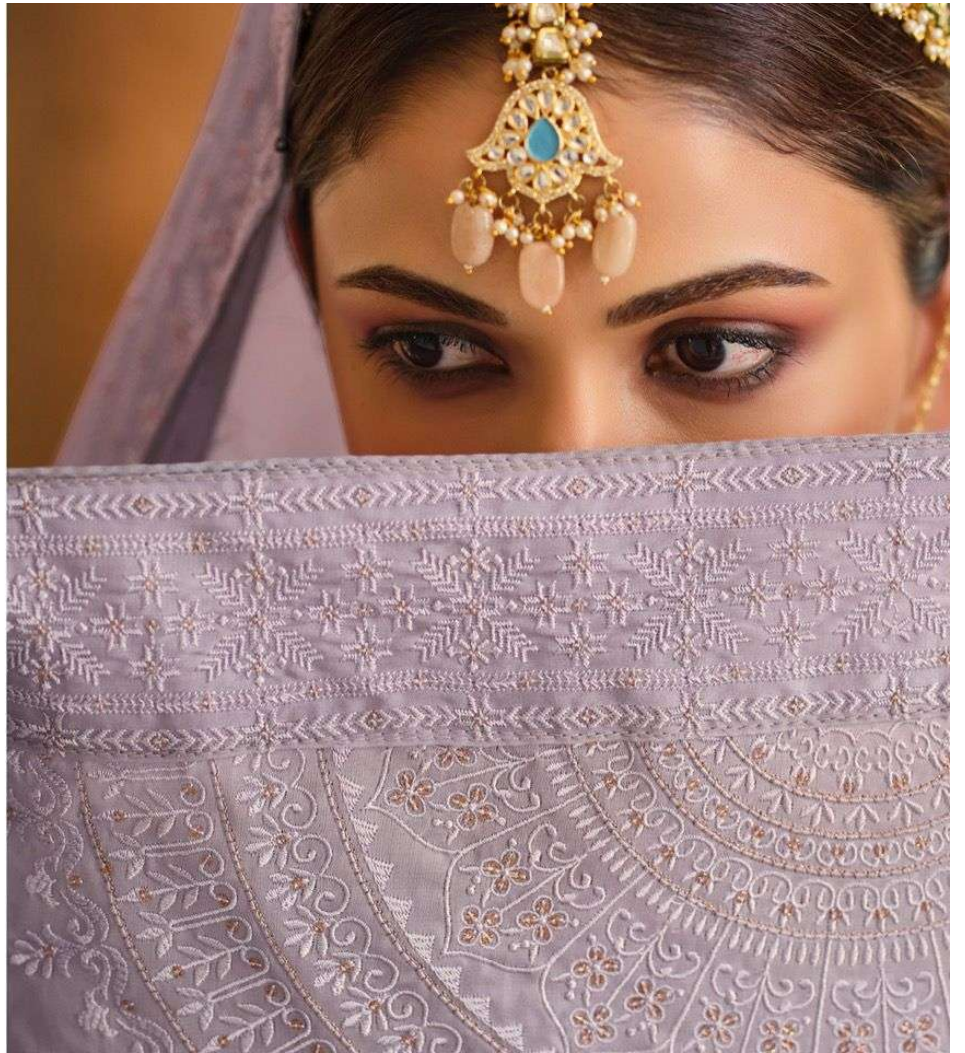

306

307

308

RANG RASIYA