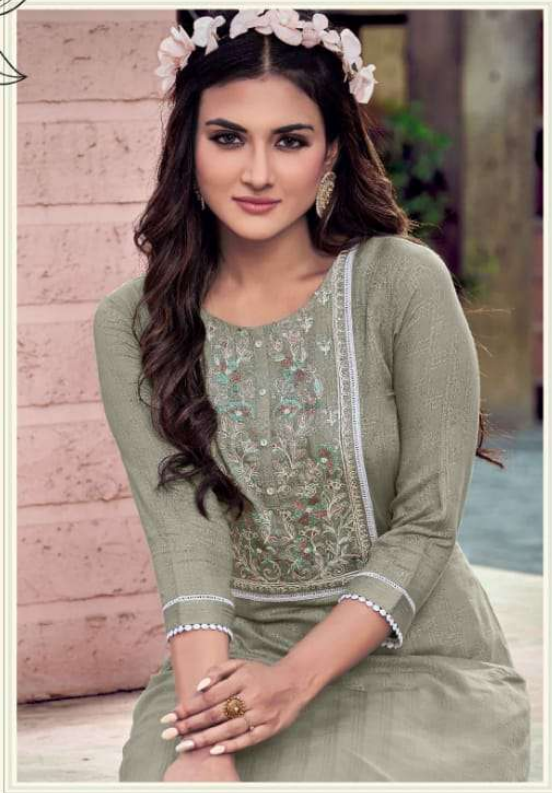

BE EXCEPTIONAL.

13300