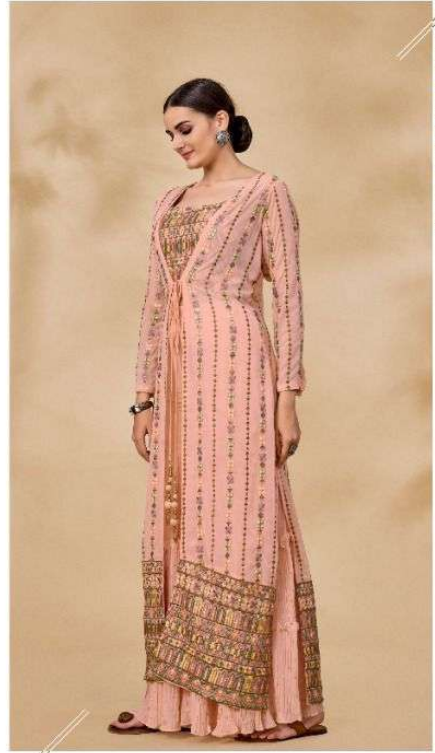

ARYA DESIGNS

VOLUME - 40

kismat

WARRIOR IS VERY IMPORTANT IN HIS LIFE AND HIS WIFE AND
AND EVERYTHING THAT HE CAN DO, IT IS WORTH
IT FOR HIM.

DESIGN NO
26001

ARYA DESIGNS

INDIAN ETHNIC SHOW CASE

DESIGN NO
26001

VOLUME.40

SKU	MAIN COLOR	BLOUSE FABRIC	SHARARA FABRIC	Jacket FABRIC	SIZE (STITCHED)	WORK	PRICE
26001	Peach	Georgette	Georgette	Georgette	L,XL	Resham,Zari,Mirror,Sequins	4470/- (FLAT) + (GST) +SHIPPING
26002	Sky Blue	Georgette	Georgette	Georgette	L,XL	Resham,Zari,Mirror,Sequins	4470/- (FLAT) + (GST) +SHIPPING
26003	Pista Green	Georgette	Georgette	Georgette	L,XL	Resham,Zari,Mirror,Sequins	4470/- (FLAT) + (GST) +SHIPPING