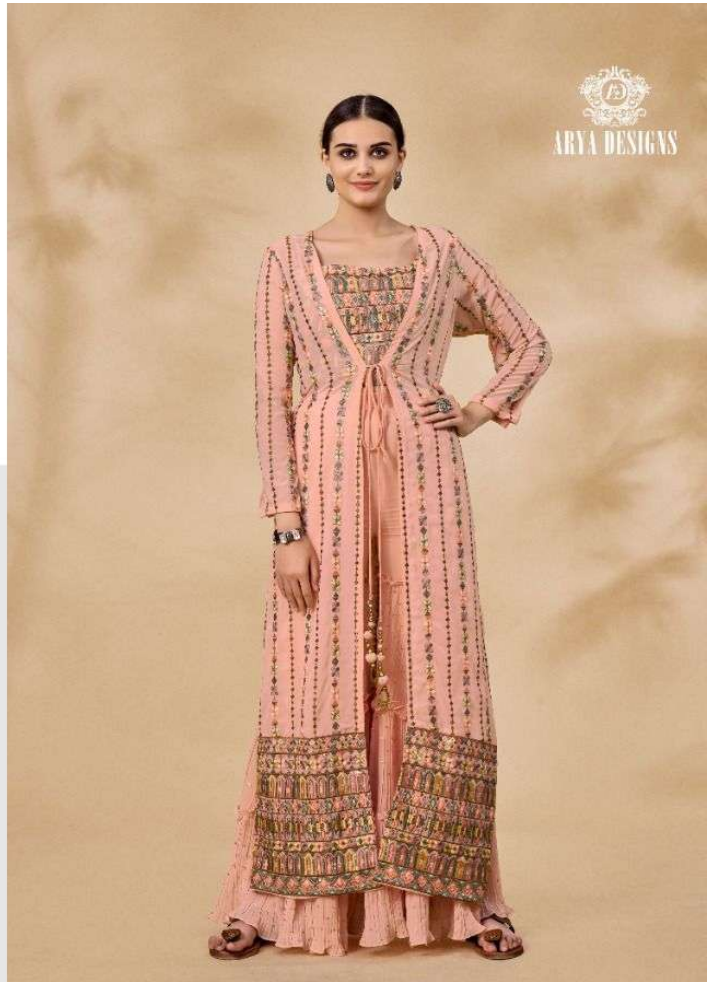

ARYA DESIGNS