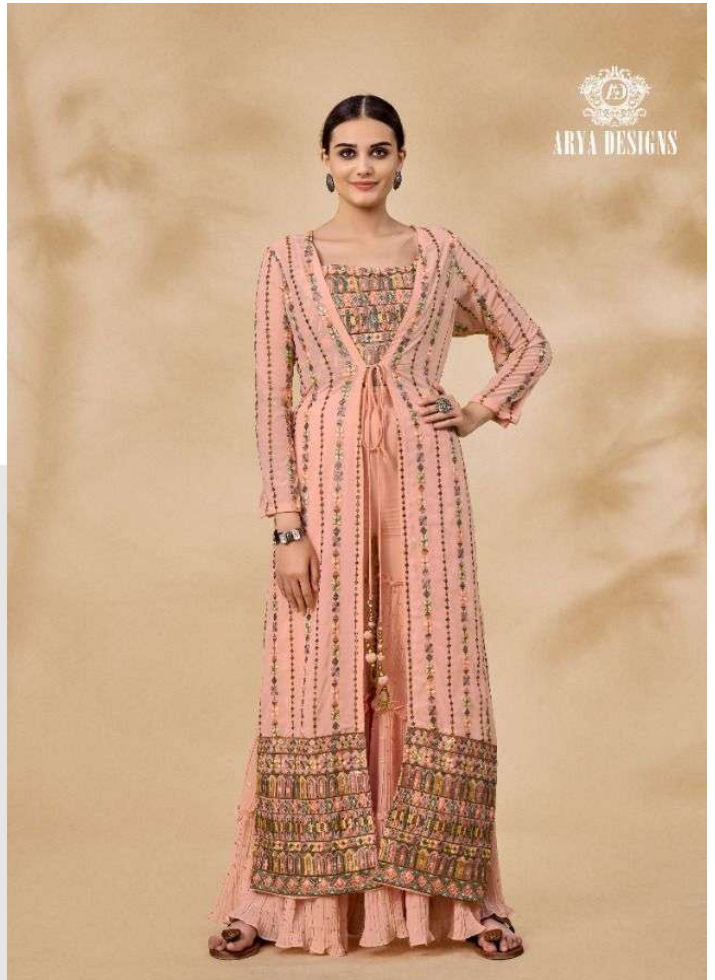

ARYA DESIGNS

VOLUME - 40

kismat

WARRIOR IS VERY IMPORTANT IN HIS LIFE AND HIS WIFE AND
AND EVERYTHING THAT HE CAN DO, IT IS HIS
DIGNITY WILL.

DESIGN NO
26001

ARYA DESIGNS

INDIAN ETHNIC SHOW CASE

DESIGN NO
26001

INDIAN ETHNIC BHOW CASE

DESIGN NO
26001

ARYA DESIGNS

DESIGN NO
26002

YOU CAN HAVE ANYTHING YOU WANT IN LIFE IF YOU DRESS FOR IT

"FASHION FADE, STYLE IS ETERNAL."

DESIGN NO
26003

"FASHIONS FADE, STYLE IS ETERNAL."

DESIGN NO
26003

DESIGN NO
26001

DESIGN NO
26002

DESIGN NO
26003

VOLUME.40

SKU	MAIN COLOR	BLOUSE FABRIC	SHARARA FABRIC	Jacket FABRIC	SIZE (STITCHED)	WORK	PRICE
26001	Peach	Georgette	Georgette	Georgette	L,XL	Resham,Zari,Mirror,Sequins	4470/- (FLAT) + (GST) +SHIPPING
26002	Sky Blue	Georgette	Georgette	Georgette	L,XL	Resham,Zari,Mirror,Sequins	4470/- (FLAT) + (GST) +SHIPPING
26003	Pista Green	Georgette	Georgette	Georgette	L,XL	Resham,Zari,Mirror,Sequins	4470/- (FLAT) + (GST) +SHIPPING