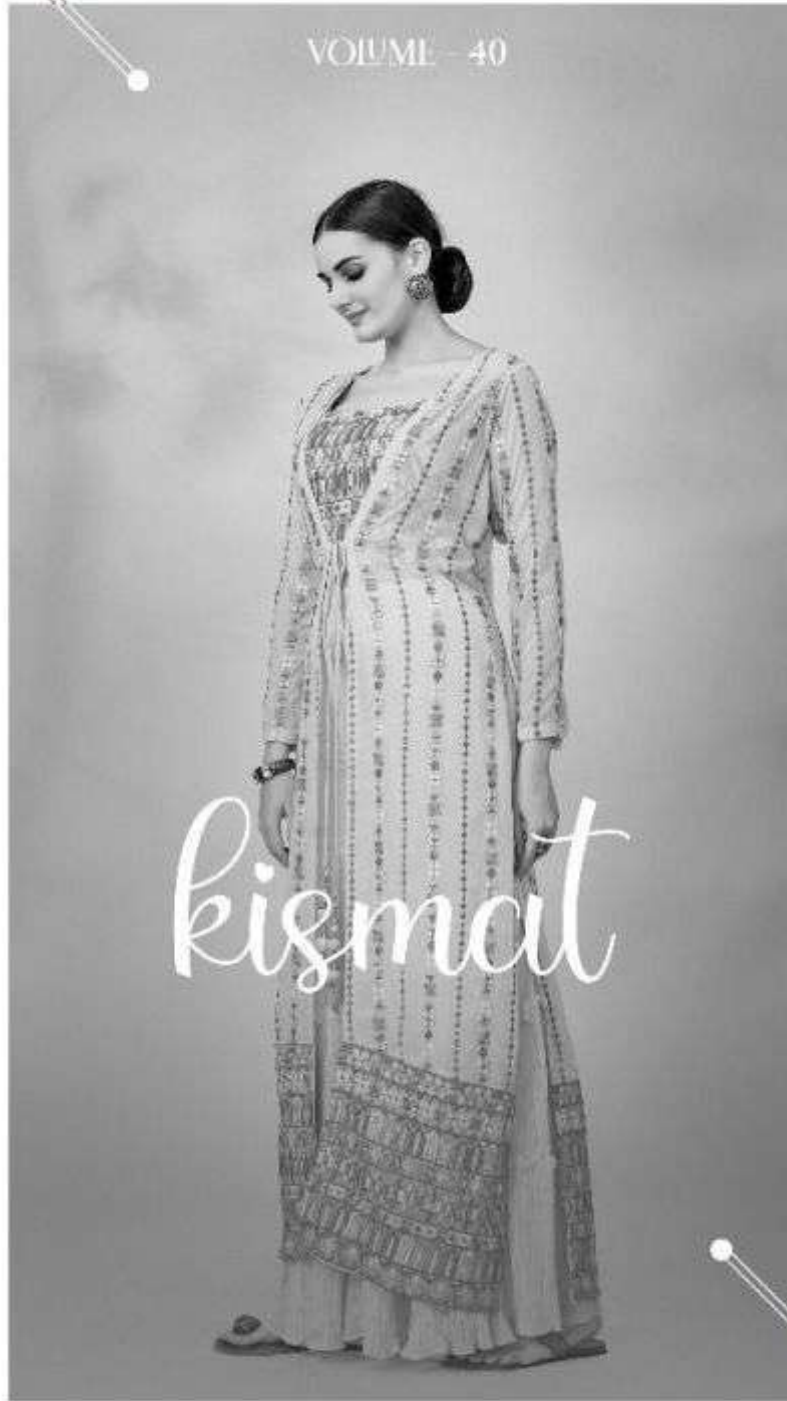

ARYA DESIGNS

VOLUME - 40

kismat

WARRIOR IS VERY IMPORTANT IN HIS LIFE AND HIS WIFE AND
AND EVERYTHING THAT HE CAN DO, IT IS HIS
DIGNITY WILL.

DESIGN NO
26001

ARYA DESIGNS

INDIAN ETHNIC SHOW CASE

DESIGN NO
26001

DESIGN NO
26003

DESIGN NO
26001

DESIGN NO
26002

DESIGN NO
26003

VOLUME.40

SKU	MAIN COLOR	BLOUSE FABRIC	SHARARA FABRIC	Jacket FABRIC	SIZE (STITCHED)	WORK	PRICE
26001	Peach	Georgette	Georgette	Georgette	L,XL	Resham,Zari,Mirror,Sequins	4470/- (FLAT) + (GST) +SHIPPING
26002	Sky Blue	Georgette	Georgette	Georgette	L,XL	Resham,Zari,Mirror,Sequins	4470/- (FLAT) + (GST) +SHIPPING
26003	Pista Green	Georgette	Georgette	Georgette	L,XL	Resham,Zari,Mirror,Sequins	4470/- (FLAT) + (GST) +SHIPPING