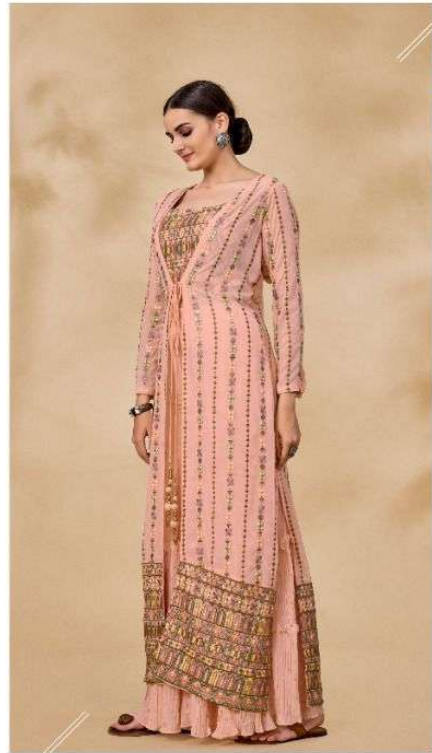

ARYA DESIGNS

VOLUME - 40

kismat

WARRIOR IS VERY IMPORTANT IN HIS LIFE AND HIS WIFE AND
AND EVERYTHING THAT HE CAN DO, IT IS HIS
DIGNITY WILL.

DESIGN NO
26001

ARYA DESIGNS

INDIAN ETHNIC SHOW CASE

DESIGN NO
26001

INDIAN ETHNIC BHOW CASE

DESIGN NO
26001

ARYA DESIGNS

DESIGN NO
26002

YOU CAN HAVE ANYTHING YOU WANT IN LIFE IF YOU DRESS FOR IT

"FASHION FADE, STYLE IS ETERNAL."

DESIGN NO
26003

"FASHIONS FADE, STYLE IS ETERNAL."

DESIGN NO
26003

DESIGN NO
26001

DESIGN NO
26002

DESIGN NO
26003

VOLUME.40

SKU	MAIN COLOR	BLOUSE FABRIC	SHARARA FABRIC	Jacket FABRIC	SIZE (STITCHED)	WORK	PRICE
26001	Peach	Georgette	Georgette	Georgette	L,XL	Resham,Zari,Mirror,Sequins	4470/- (FLAT) + (GST) +SHIPPING
26002	Sky Blue	Georgette	Georgette	Georgette	L,XL	Resham,Zari,Mirror,Sequins	4470/- (FLAT) + (GST) +SHIPPING
26003	Pista Green	Georgette	Georgette	Georgette	L,XL	Resham,Zari,Mirror,Sequins	4470/- (FLAT) + (GST) +SHIPPING