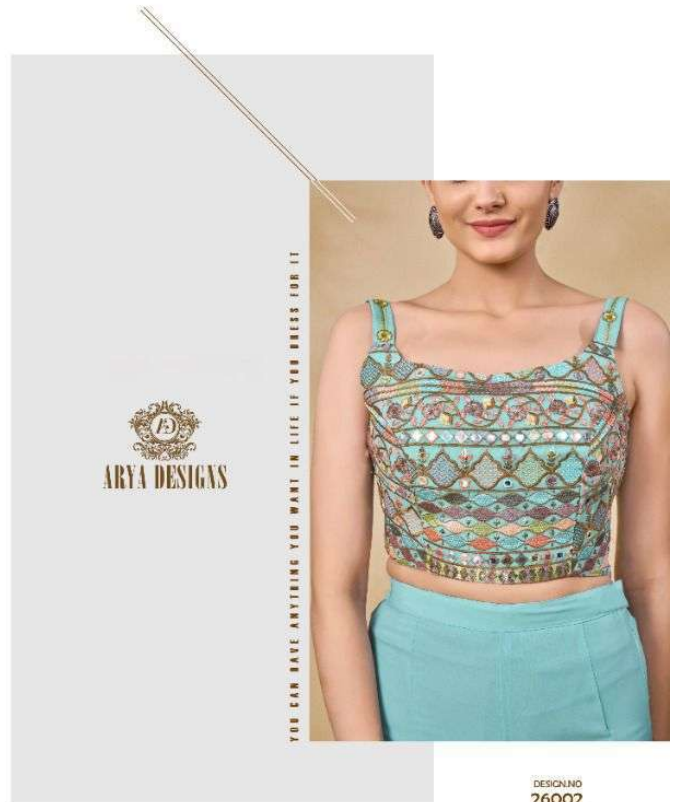

ARYA DESIGNS

VOLUME - 40

kismat

WARRIOR IS VERY IMPORTANT IN HIS LIFE AND HIS WIFE AND
AND EVERYTHING THAT HE CAN DO, IT IS HIS
DIGNITY WILL.

DESIGN NO
26001

ARYA DESIGNS

INDIAN ETHNIC SHOW CASE

DESIGN NO
26001

INDIAN ETHNIC BHOW CASE

DESIGN NO
26001

ARYA DESIGNS

DESIGN NO
26002

YOU CAN HAVE ANYTHING YOU WANT IN LIFE IF YOU DRESS FOR IT

"FASHION FADE, STYLE IS ETERNAL."

DESIGN NO
26003

"FASHIONS FADE, STYLE IS ETERNAL."

DESIGN NO
26003

DESIGN NO
26001

DESIGN NO
26002

DESIGN NO
26003

VOLUME.40

SKU	MAIN COLOR	BLOUSE FABRIC	SHARARA FABRIC	Jacket FABRIC	SIZE (STITCHED)	WORK	PRICE
26001	Peach	Georgette	Georgette	Georgette	L,XL	Resham,Zari,Mirror,Sequins	4470/- (FLAT) + (GST) +SHIPPING
26002	Sky Blue	Georgette	Georgette	Georgette	L,XL	Resham,Zari,Mirror,Sequins	4470/- (FLAT) + (GST) +SHIPPING
26003	Pista Green	Georgette	Georgette	Georgette	L,XL	Resham,Zari,Mirror,Sequins	4470/- (FLAT) + (GST) +SHIPPING