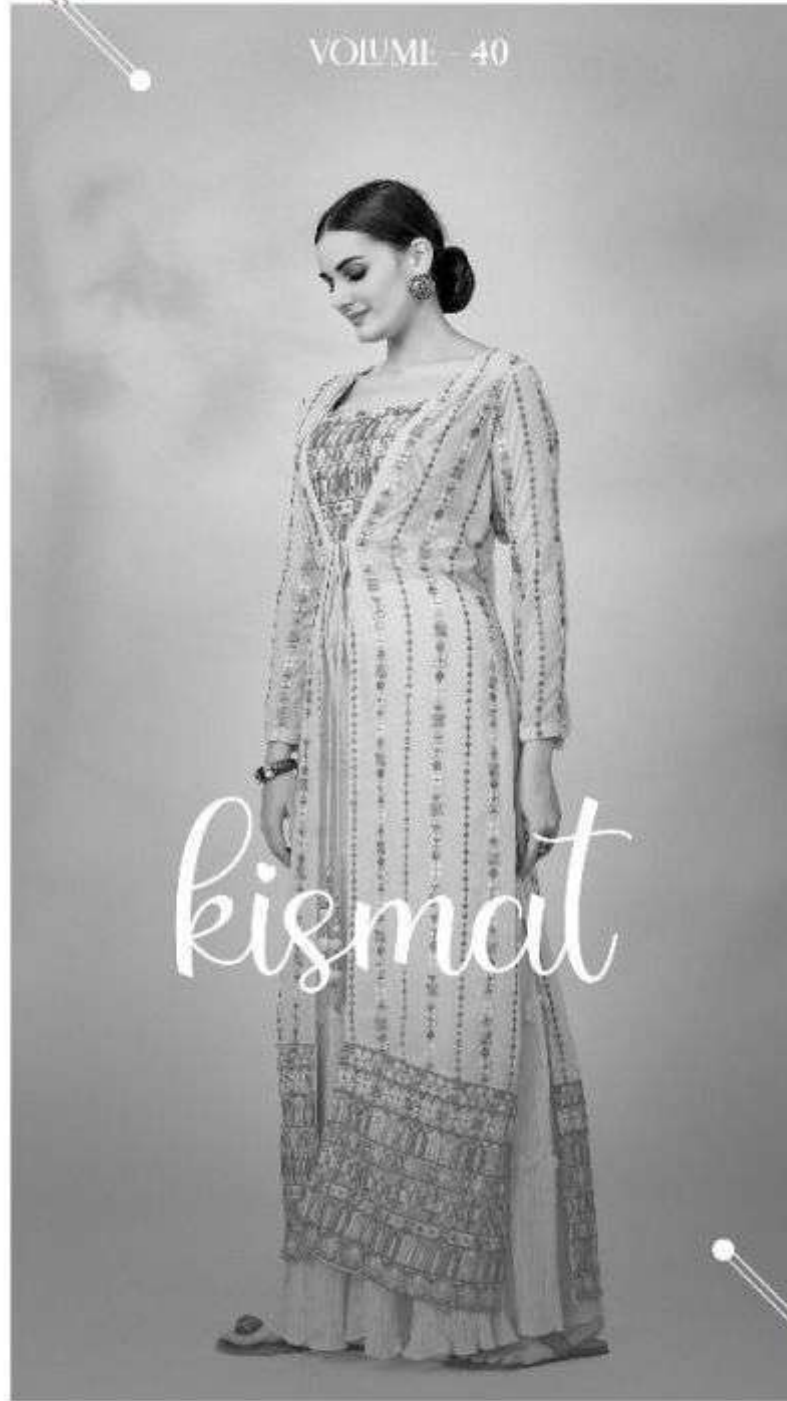

ARYA DESIGNS

VOLUME - 40

kismat

WARRIOR IS VERY IMPORTANT IN HIS LIFE AND HIS WIFE AND
AND EVERYTHING THAT HE CAN DO, IT IS WORTH
IT FOR HIM.

DESIGN NO
26001

ARYA DESIGNS

INDIAN ETHNIC SHOW CASE

DESIGN NO
26001