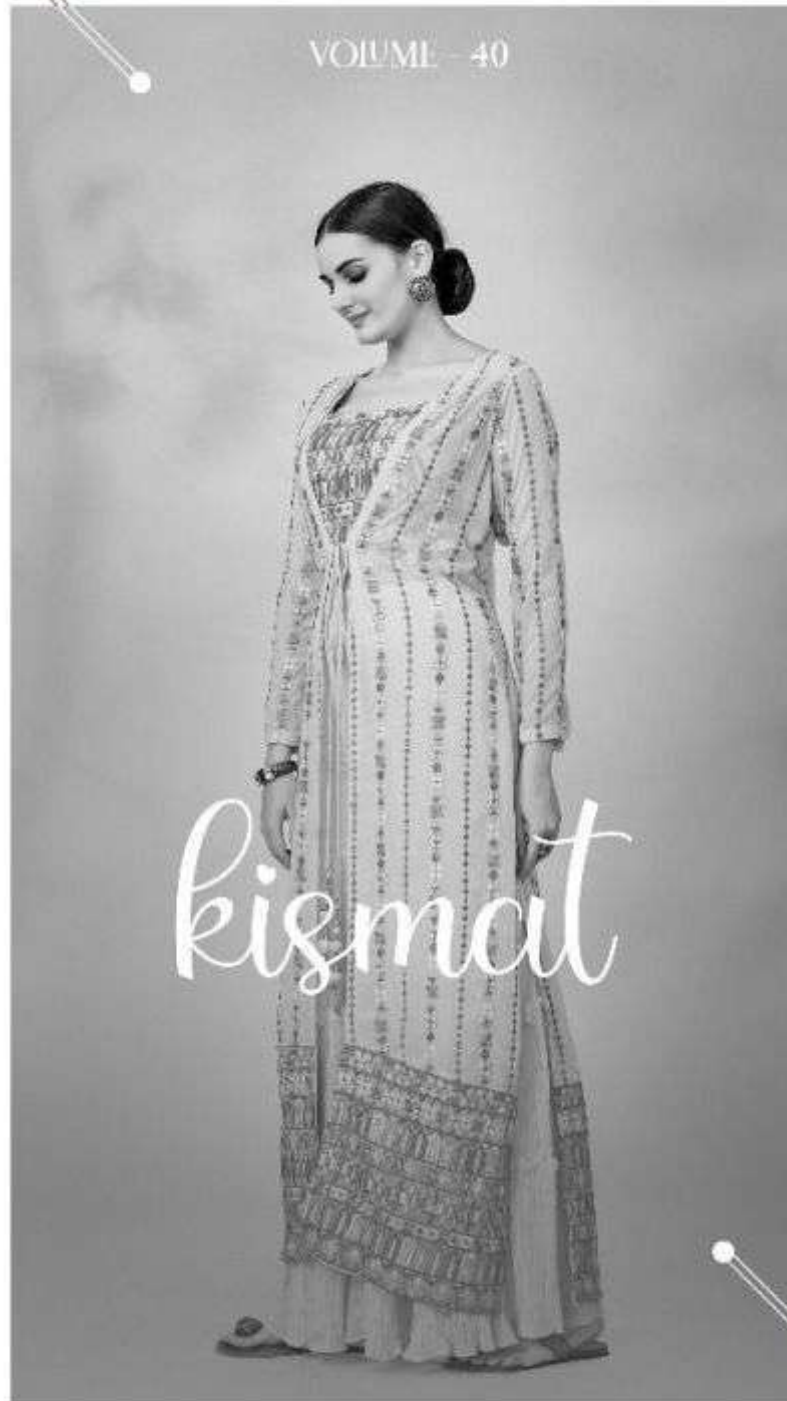

ARYA DESIGNS

VOLUME - 40

kismat