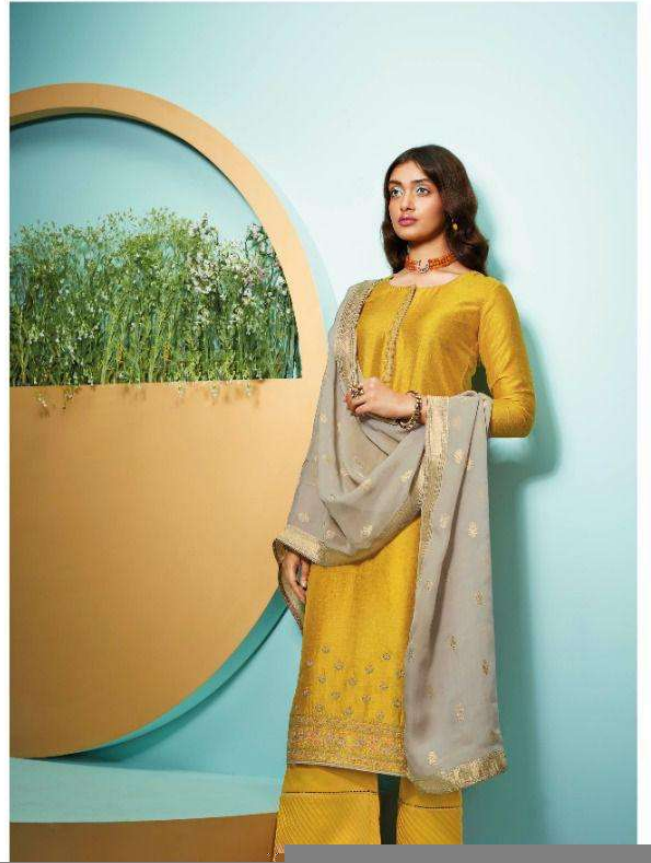

C0940

C0941

C0938

C0939

Ganga®

Ganga®

Ganga®

PRODUCT NAME	ZURI
D.NO.	C0936 TO C0941
DESCRIPTION	<p>TOP PREMIUM BEMBERG RAW SILK SOLID WITH EMBROIDERY AND HAND WORK</p> <p>BOTTOM PREMIUM COTTON SATIN SOLID</p> <p>DUPATTA FINEST ORGANZA JACQUARD SOLID WITH JACQUARD BORDER LACE</p>
HSN CODE	540834
WHOLESALE PRICE	2380/- EACH+GST(EXTRA)