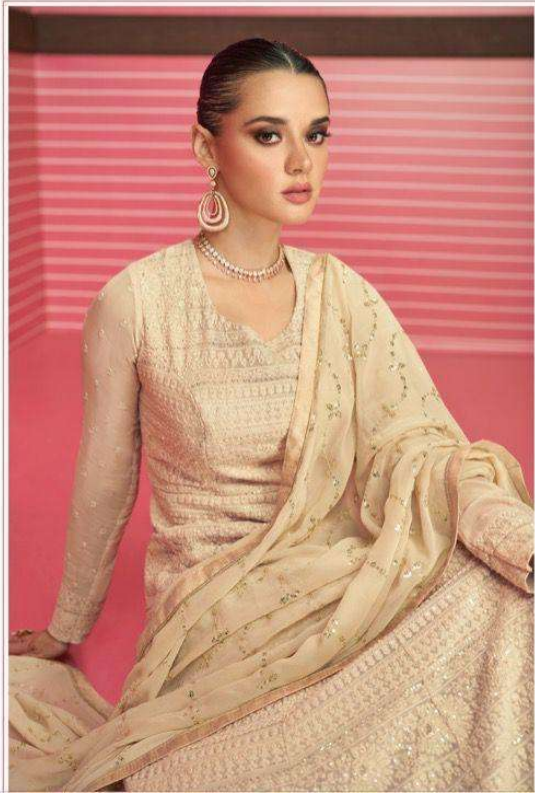

◆ 5202 ◆

SAYURI[®]
—Designer—

◆ 5202 ◆

SAYURI®
Designer

◆ 5201 ◆

Safeena

TOP

REAL GEORGETTE
(FREE SIZE STITCHED)