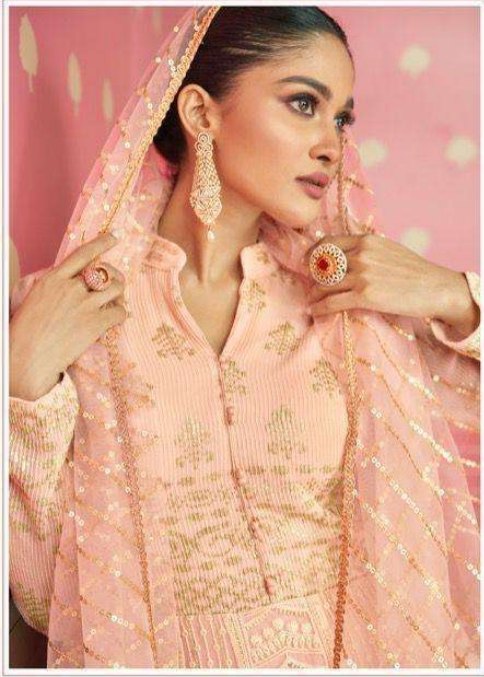

SAYURI[®]
Designer

Safeena

SAYURI[®]
Designer

◆ 5203 ◆

SAYURI[®]
Designer

Safeena

SAYURI[®]
Designer

◆ 5203 ◆

◆ 5202 ◆

SAYURI[®]
—Designer—

◆ 5202 ◆

SAYURI®
Designer

◆ 5201 ◆

Safeena

TOP

REAL GEORGETTE
(FREE SIZE STITCHED)