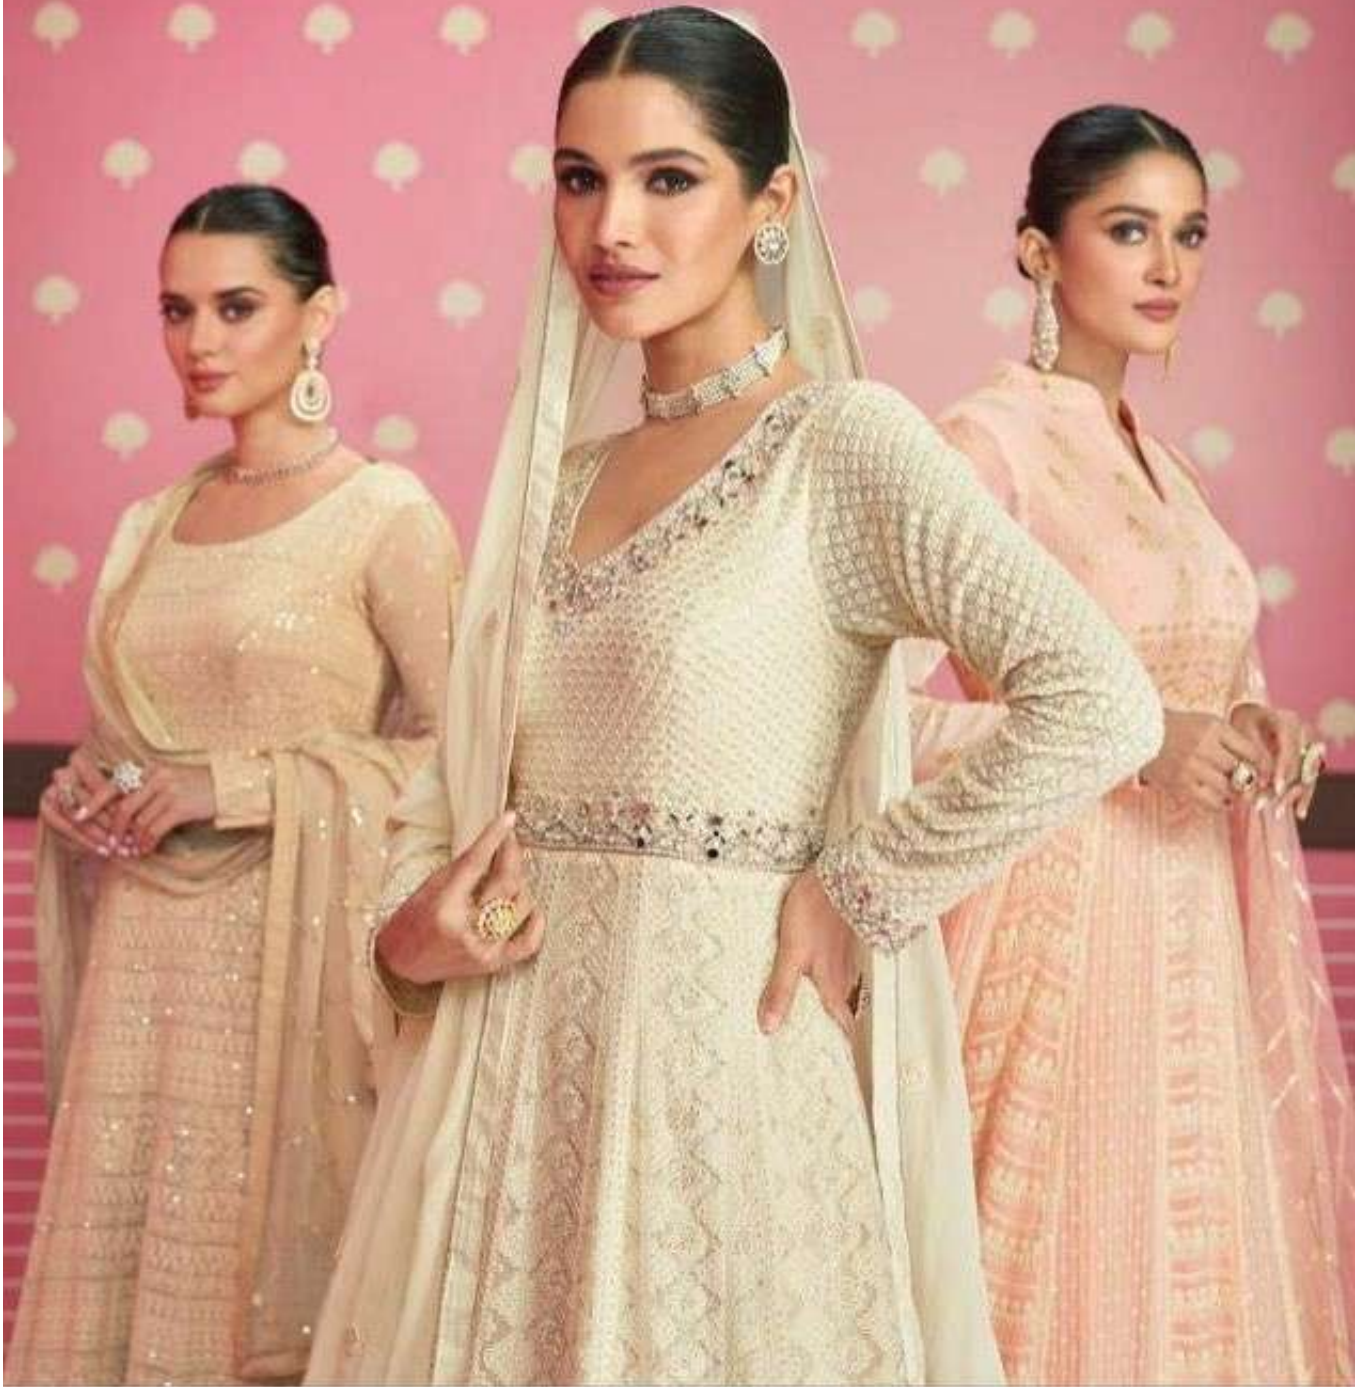

SAYURI[®]
Designer

Safeena

SAYURI[®]
Designer

◆ 5203 ◆

SAYURI[®]
Designer

Safeena

SAYURI[®]
Designer

◆ 5203 ◆

◆ 5202 ◆

SAYURI[®]
—Designer—

◆ 5202 ◆

SAYURI®
Designer

◆ 5201 ◆

Safeena

TOP

REAL GEORGETTE
(FREE SIZE STITCHED)

BOTTOM

DULL SANTOON

DUPTTA

REAL GEROGETTE
(EMBROIDERED)

~ PRICE -2699 ~
GST 12% EXTRA

SAYURI[®]
Designer