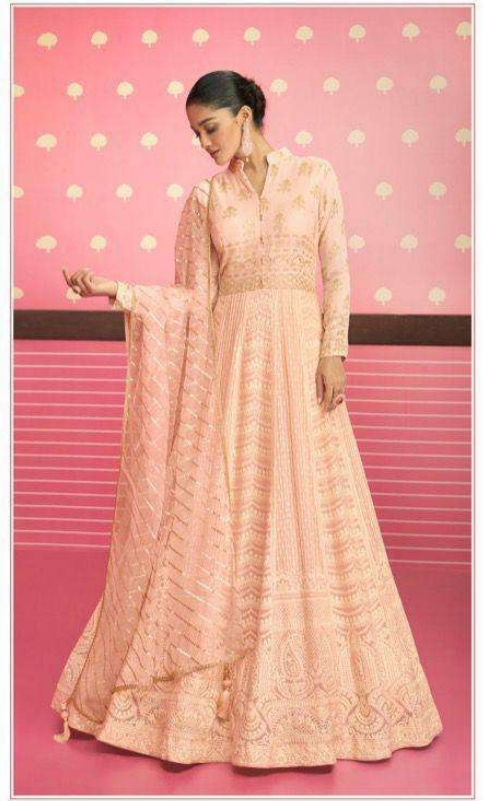

◆ 5202 ◆

SAYURI[®]
—Designer—

◆ 5202 ◆

SAYURI®
Designer

◆ 5201 ◆

Safeena

TOP

REAL GEORGETTE
(FREE SIZE STITCHED)

BOTTOM

DULL SANTOON

DUPTTA

REAL GEROGETTE
(EMBROIDERED)

~ PRICE -2699 ~
GST 12% EXTRA

SAYURI[®]
Designer