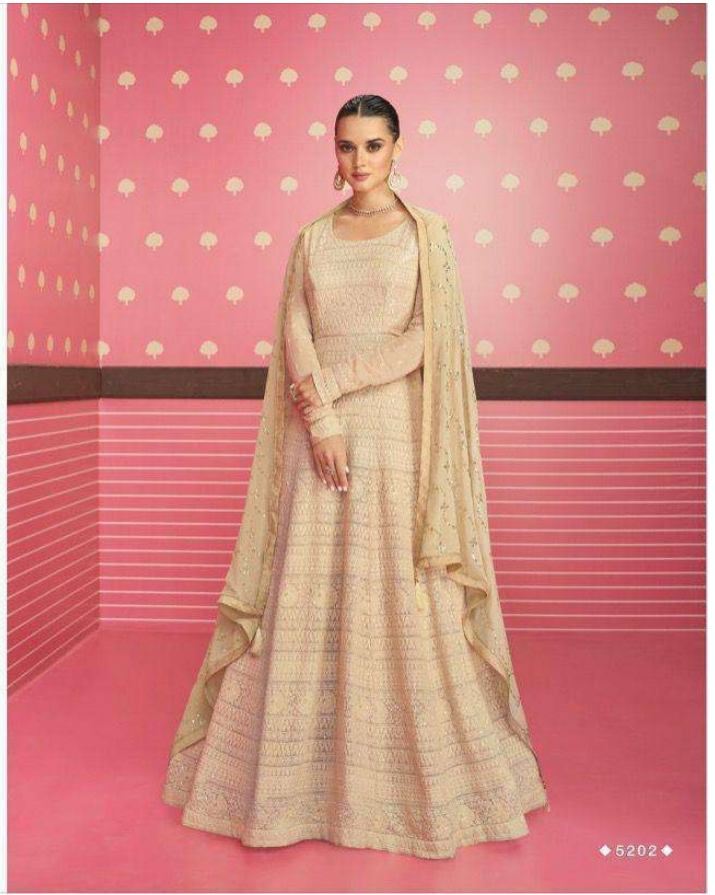

5201

5202

5203

SAYURI[®]
Designer
Safeena

SAYURI[®]
—Designer—

◆ 5201 ◆

SAYURI[®]
designer

SAYURI[®]
Designer

◆ 5202 ◆

SAYURI[®]
—Designer—

◆ 5202 ◆

SAYURI®
Designer

◆ 5201 ◆

Safeena

TOP

REAL GEORGETTE
(FREE SIZE STITCHED)

BOTTOM

DULL SANTOON

DUPTTA

REAL GEROGETTE
(EMBROIDERED)

~ PRICE -2699 ~
GST 12% EXTRA

SAYURI[®]
Designer