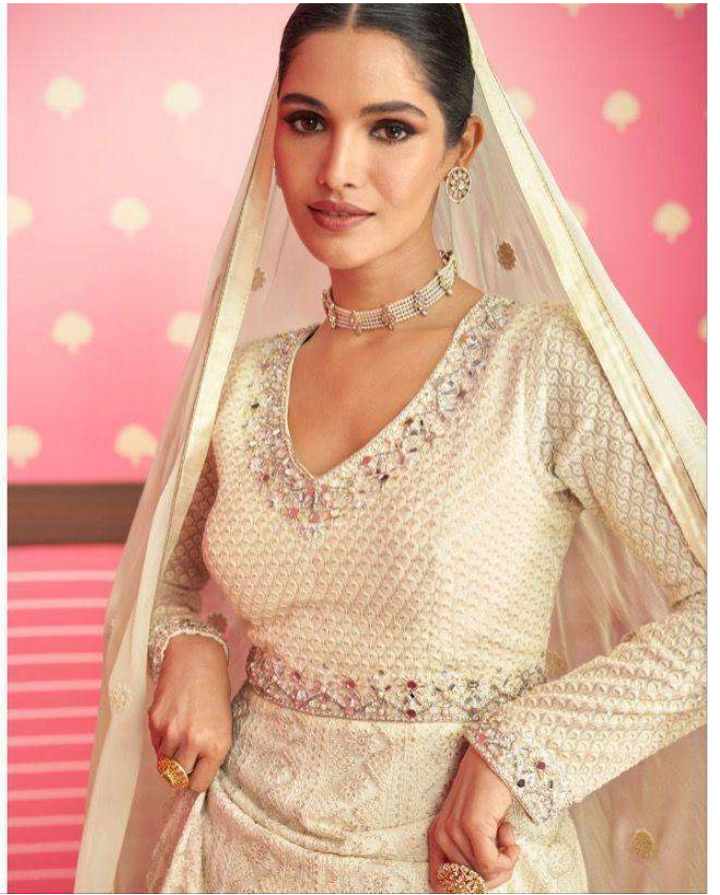

SAYURI[®]
Designer

Safeena

SAYURI[®]
Designer

◆ 5203 ◆

SAYURI[®]
Designer

Safeena

SAYURI[®]
Designer

◆ 5203 ◆

◆ 5202 ◆

SAYURI[®]
—Designer—

◆ 5202 ◆

SAYURI®
Designer

◆ 5201 ◆

Safeena

TOP

REAL GEORGETTE
(FREE SIZE STITCHED)