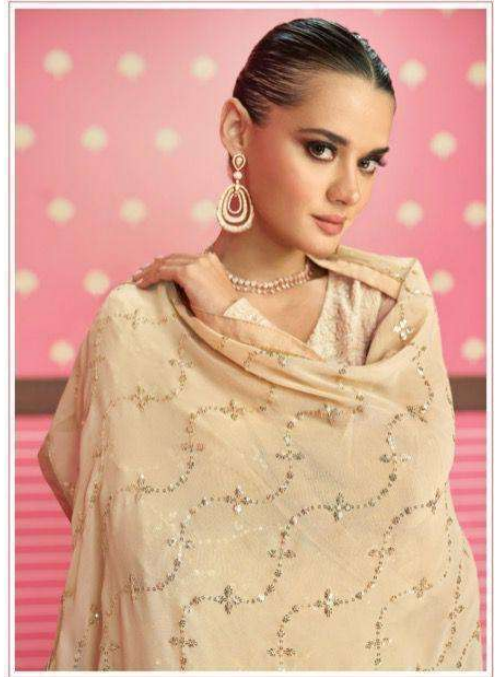

SAYURI[®]
Designer

Safeena

SAYURI[®]
Designer

◆ 5203 ◆

SAYURI[®]
Designer

Safeena

SAYURI[®]
Designer

◆ 5203 ◆

5201

5202

5203

SAYURI[®]
Designer
Safeena

SAYURI[®]
—Designer—

◆ 5201 ◆

SAYURI[®]
designer

SAYURI[®]
Designer

◆ 5202 ◆

SAYURI[®]
—Designer—

◆ 5202 ◆

SAYURI®
Designer

◆ 5201 ◆

Safeena

TOP

REAL GEORGETTE
(FREE SIZE STITCHED)

BOTTOM

DULL SANTOON

DUPTTA

REAL GEROGETTE
(EMBROIDERED)

~ PRICE -2699 ~
GST 12% EXTRA

SAYURI[®]
Designer