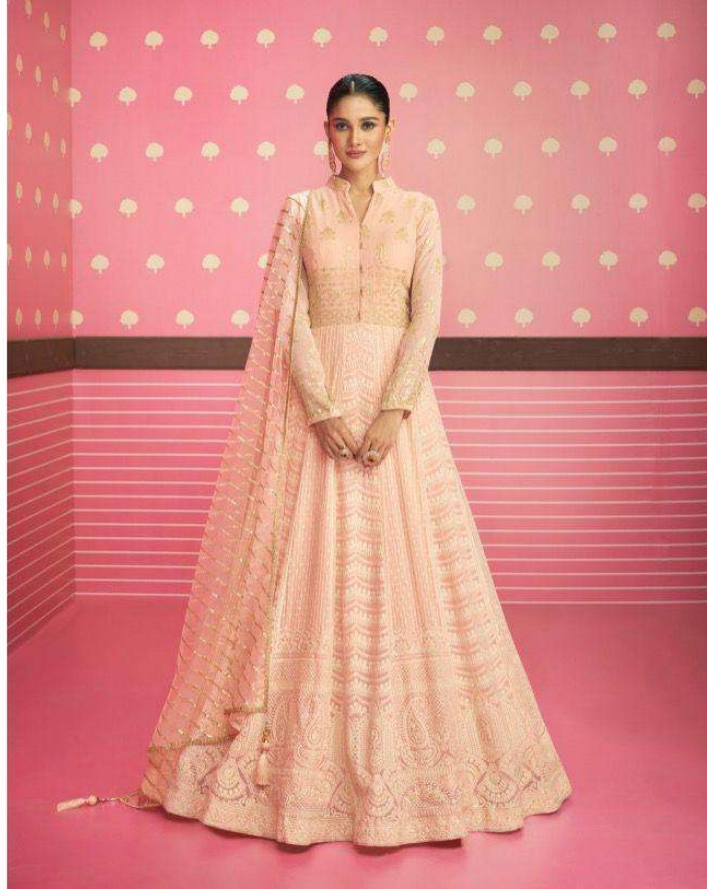

SAYURI[®]
Designer

Safeena

SAYURI[®]
Designer

◆ 5203 ◆

SAYURI[®]
Designer

Safeena

SAYURI[®]
Designer

◆ 5203 ◆

◆ 5202 ◆

SAYURI[®]
—Designer—

◆ 5202 ◆

SAYURI®
Designer

◆ 5201 ◆

Safeena

TOP

REAL GEORGETTE
(FREE SIZE STITCHED)

BOTTOM

DULL SANTOON

DUPTTA

REAL GEROGETTE
(EMBROIDERED)

~ PRICE -2699 ~
GST 12% EXTRA

SAYURI[®]
Designer