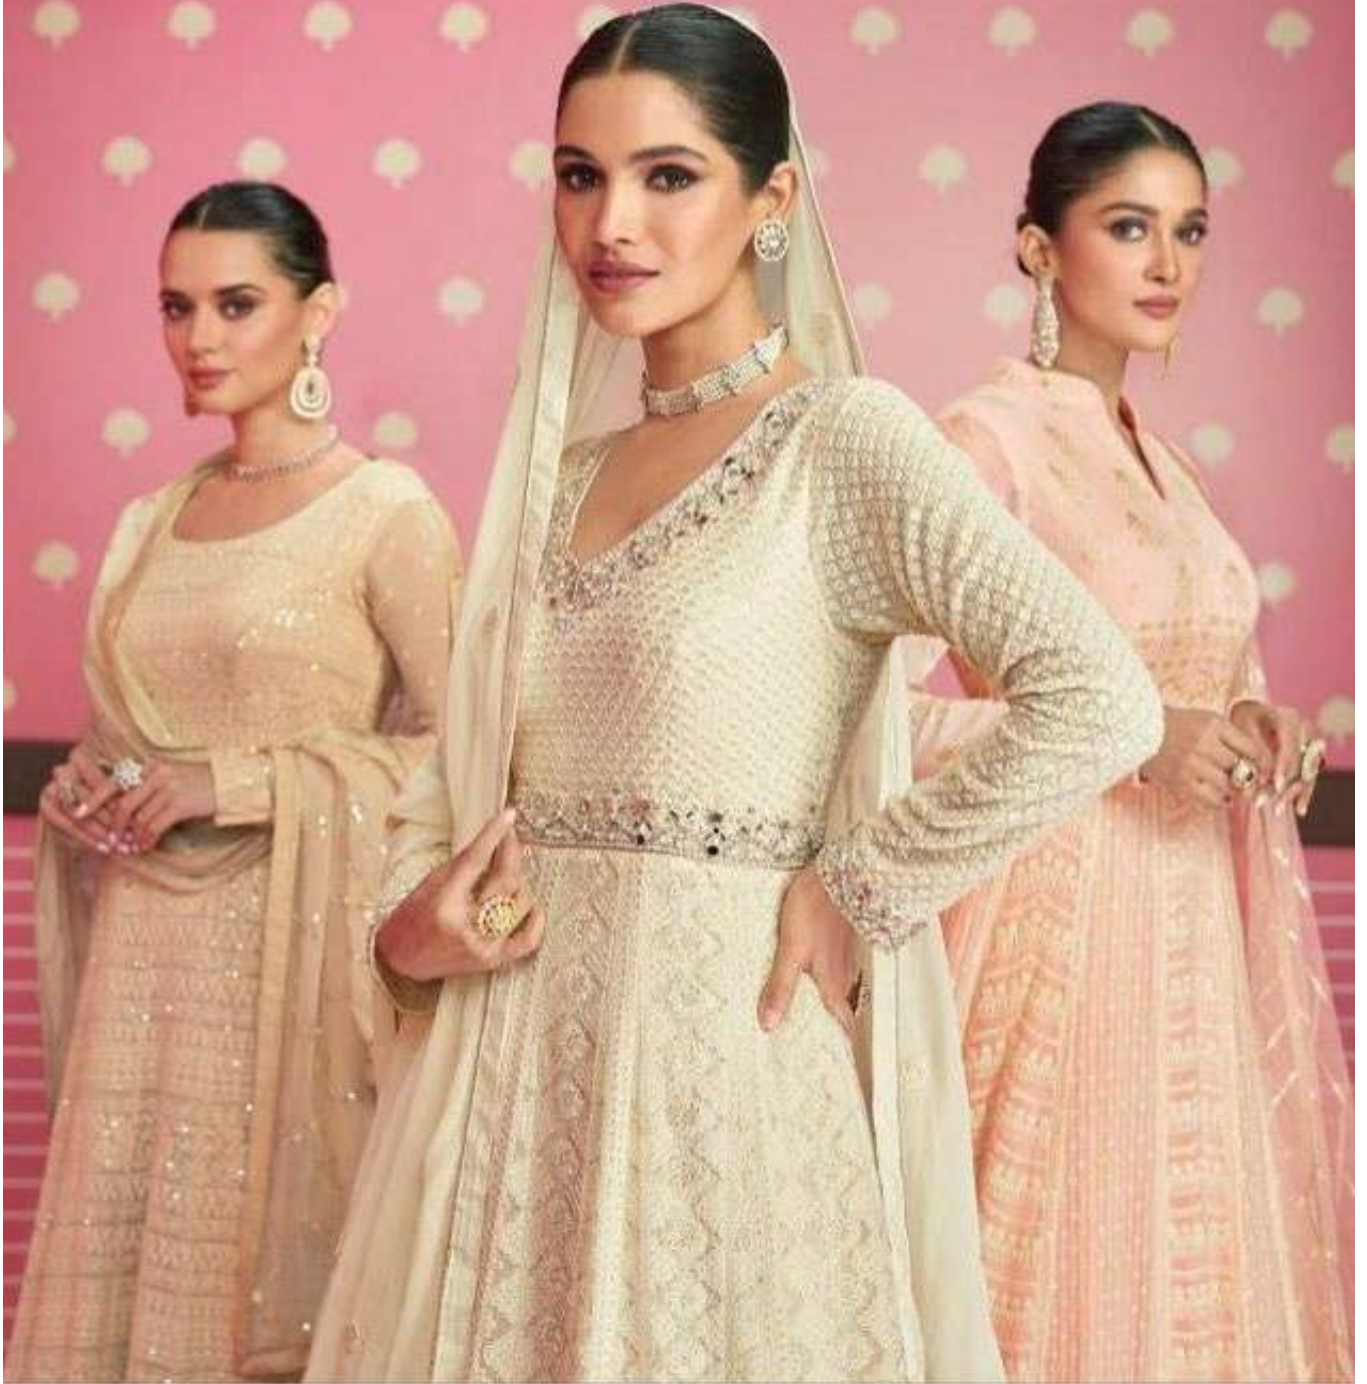

SAYURI[®]
Designer

Safeena

SAYURI[®]
Designer

◆ 5203 ◆

SAYURI[®]
Designer

Safeena

SAYURI[®]
Designer

◆ 5203 ◆

◆ 5202 ◆

SAYURI[®]
—Designer—

◆ 5202 ◆

SAYURI®
Designer

◆ 5201 ◆

Safeena

TOP

REAL GEORGETTE
(FREE SIZE STITCHED)

BOTTOM

DULL SANTOON

DUPTTA

REAL GEROGETTE
(EMBROIDERED)

~ PRICE -2699 ~
GST 12% EXTRA

SAYURI[®]
Designer