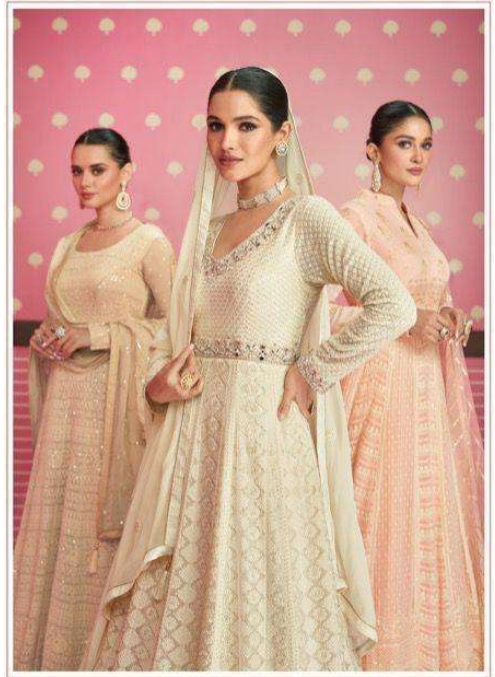

5201

5202

5203

SAYURI[®]
Designer
Safeena

SAYURI[®]
—Designer—

◆ 5201 ◆

SAYURI[®]
designer

SAYURI[®]
Designer

◆ 5202 ◆

SAYURI[®]
—Designer—

◆ 5202 ◆

SAYURI®
Designer

◆ 5201 ◆

Safeena

TOP

REAL GEORGETTE
(FREE SIZE STITCHED)