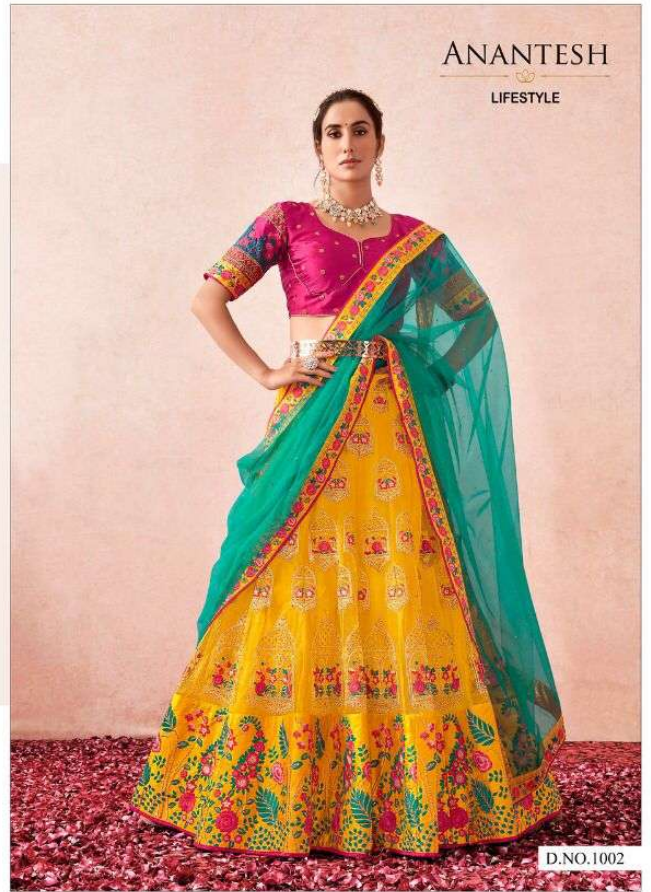

ANANTESH
LIFESTYLE

D.NO.1002