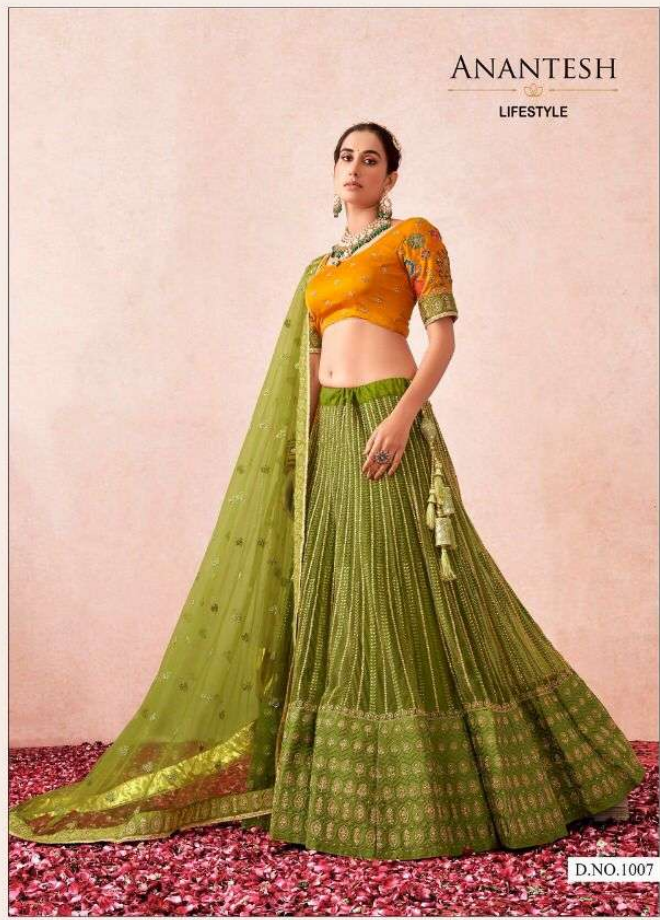

GST 12% EXTRA

ANANTESH
LIFESTYLE

IMPRESS IN
STYLE

WITH THIS LOVELY COLOUR, THIS DESIGN COMES TO LIFE
ADDING CHARM TO YOUR BEAUTY.

POSE IN
STYLE

ANANTESH
LIFESTYLE

D.NO.1007

ANANTESH
LIFESTYLE