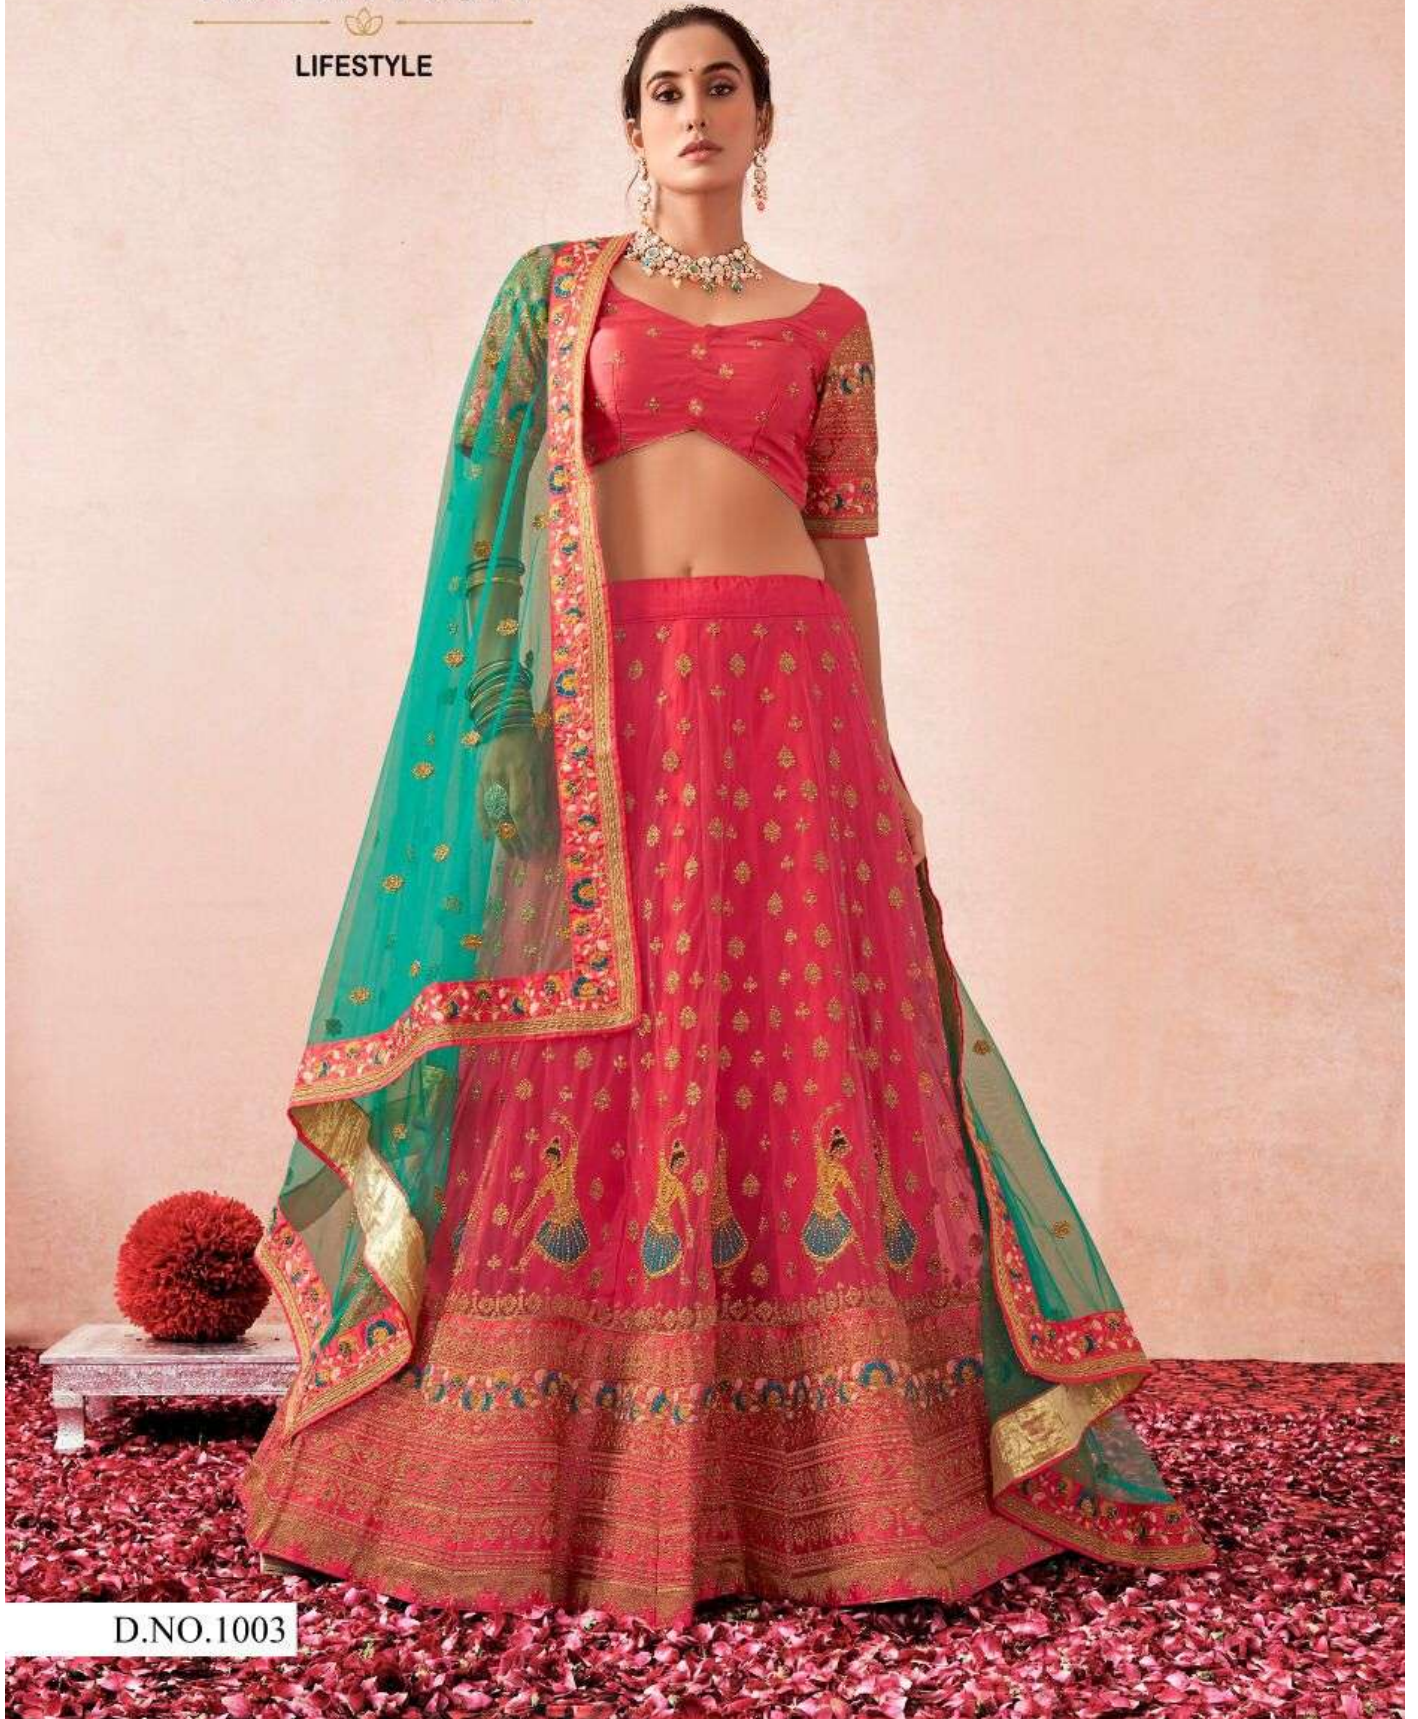

ANANTESH

LIFESTYLE

D.NO.1003