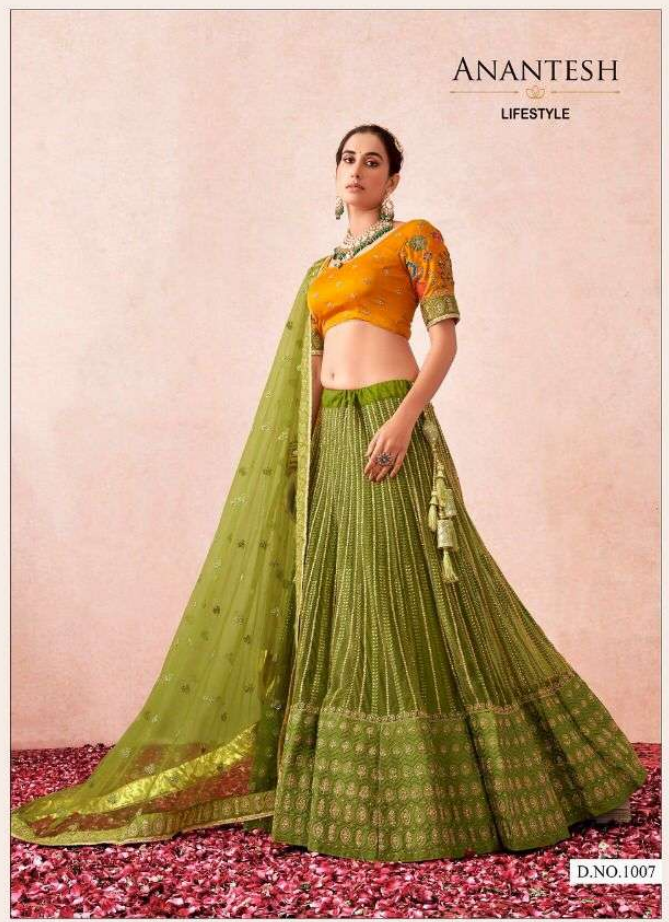

ANANTESH
LIFESTYLE