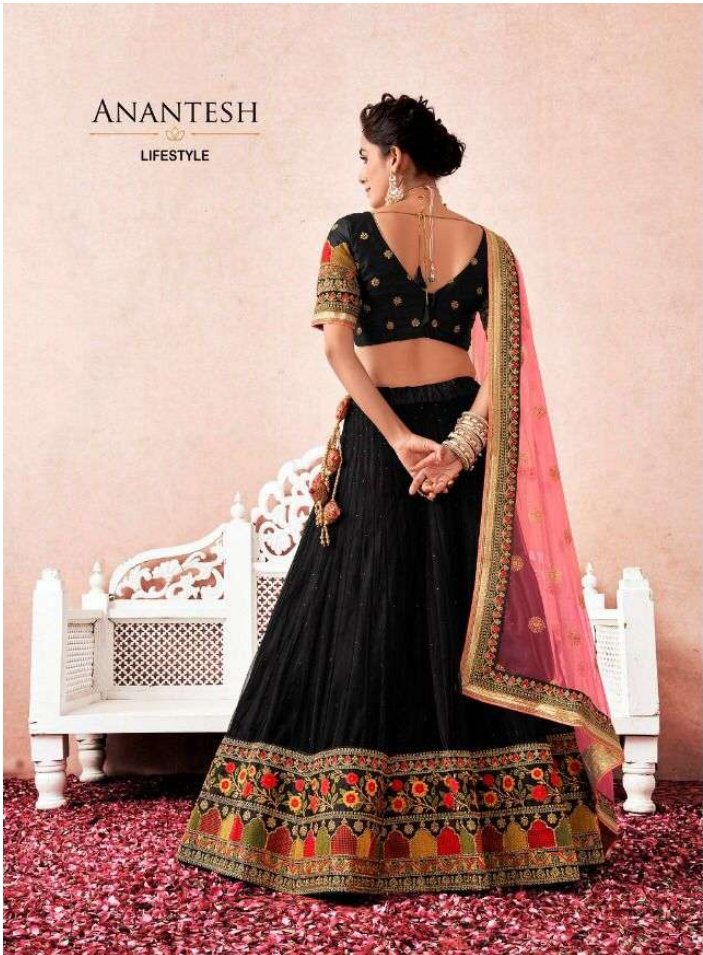

ANANTESH

LIFESTYLE