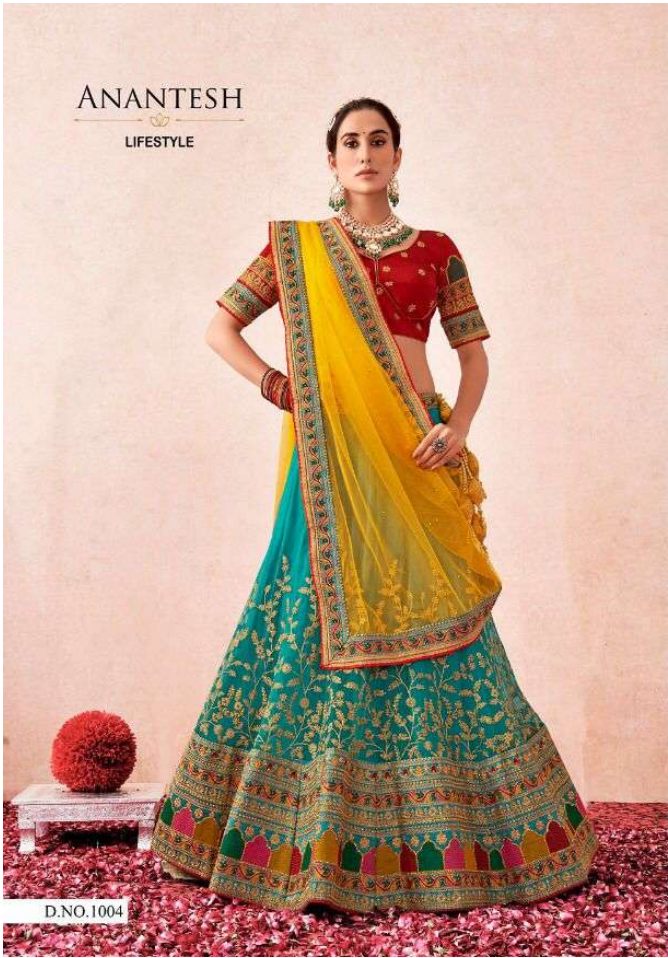

ANANTESH
LIFESTYLE