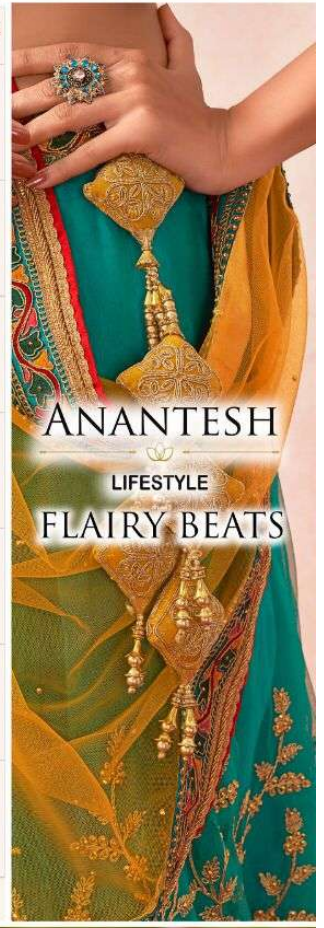

GST 12% EXTRA