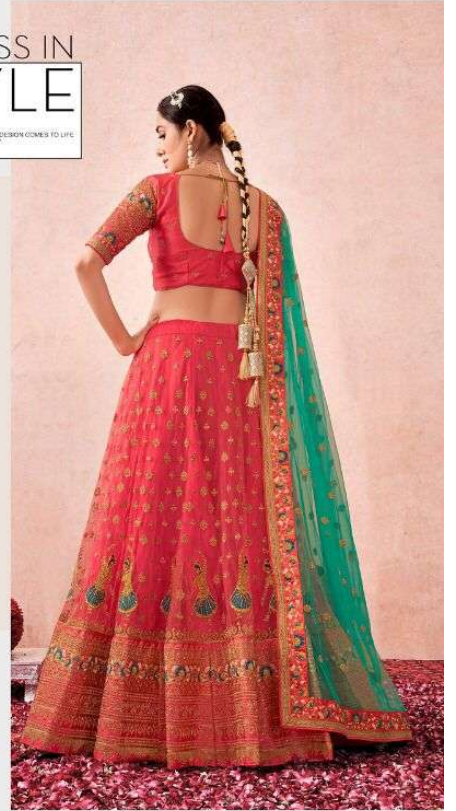

D.NO.1003

IMPRESS IN
STYLE