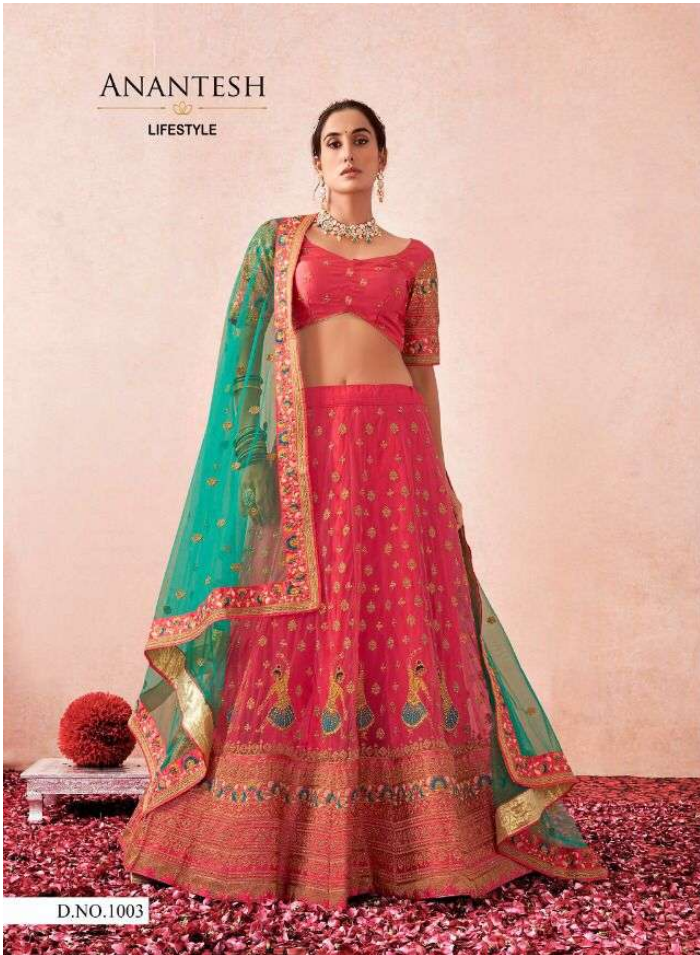

ANANTESH
LIFESTYLE