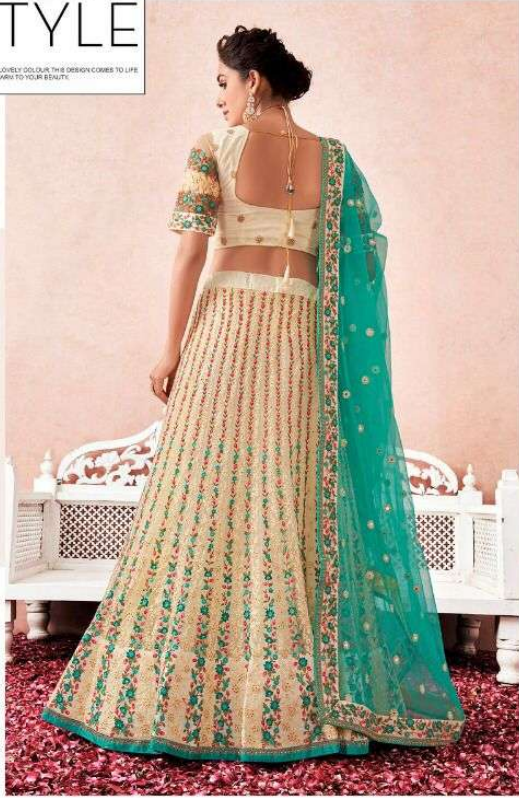

IMPRESS IN
STYLE