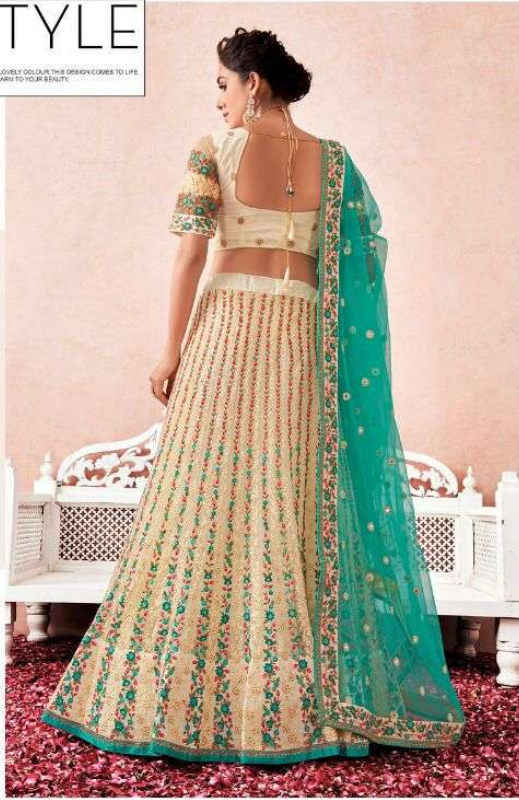

IMPRESS IN
STYLE