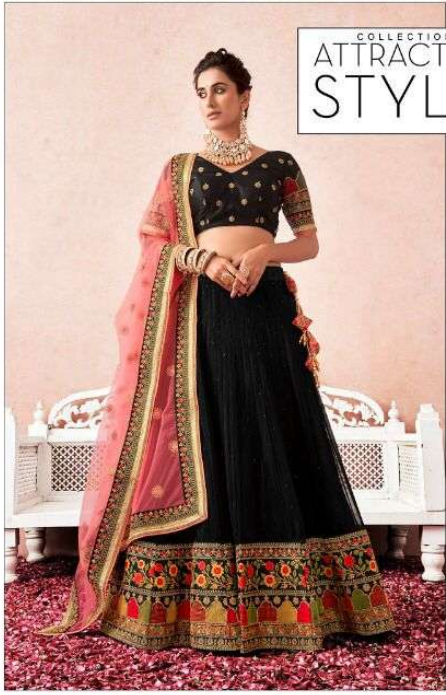

COLLECTION
ATTRACT IN
STYLE

D.NO.1005