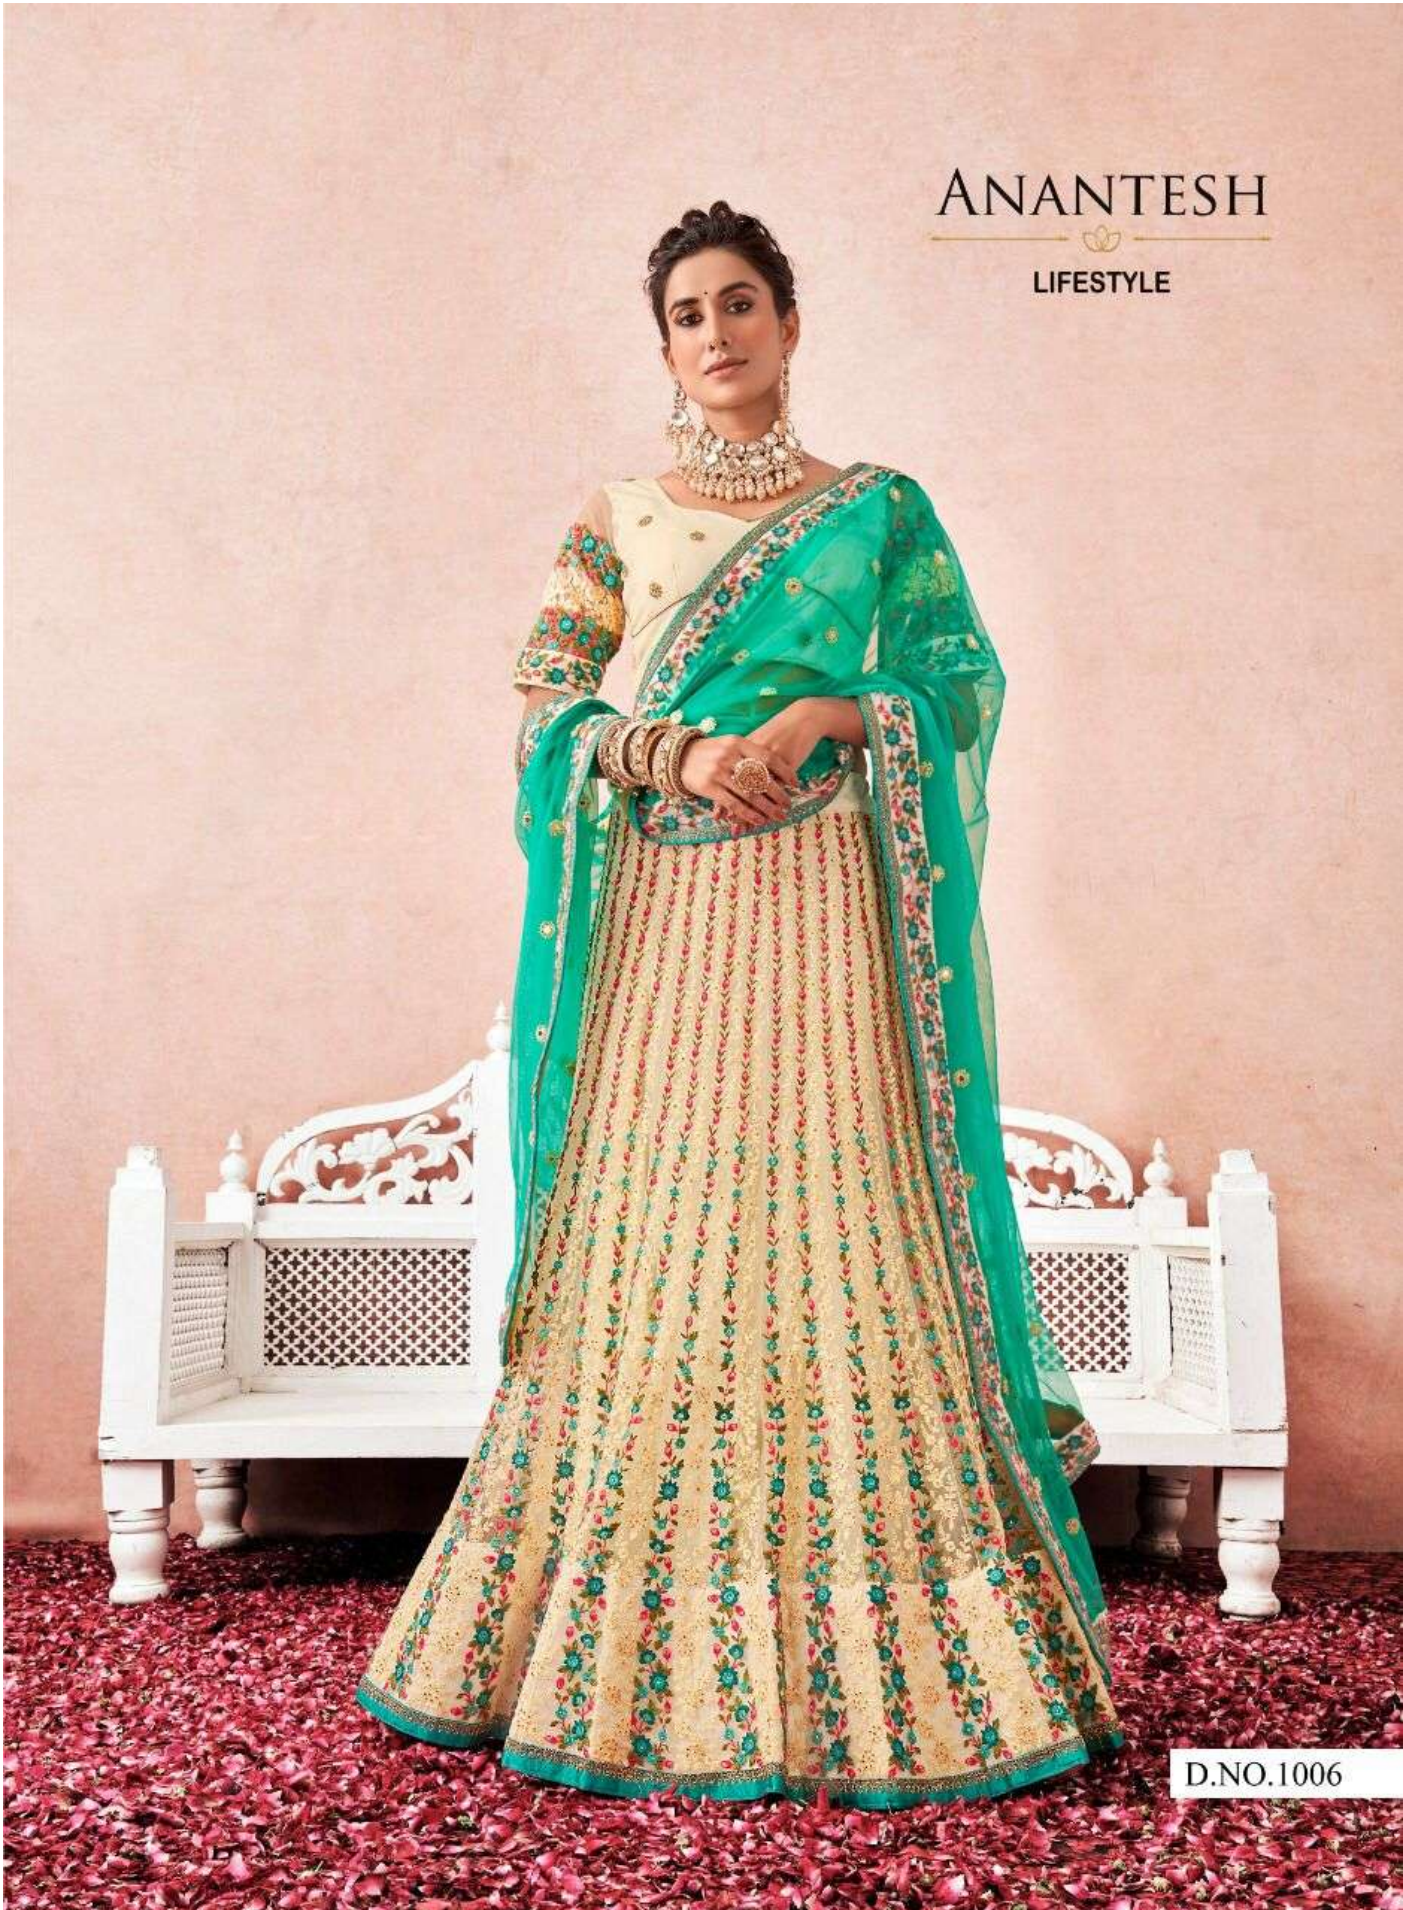

ANANTESH

LIFESTYLE

D.NO.1006