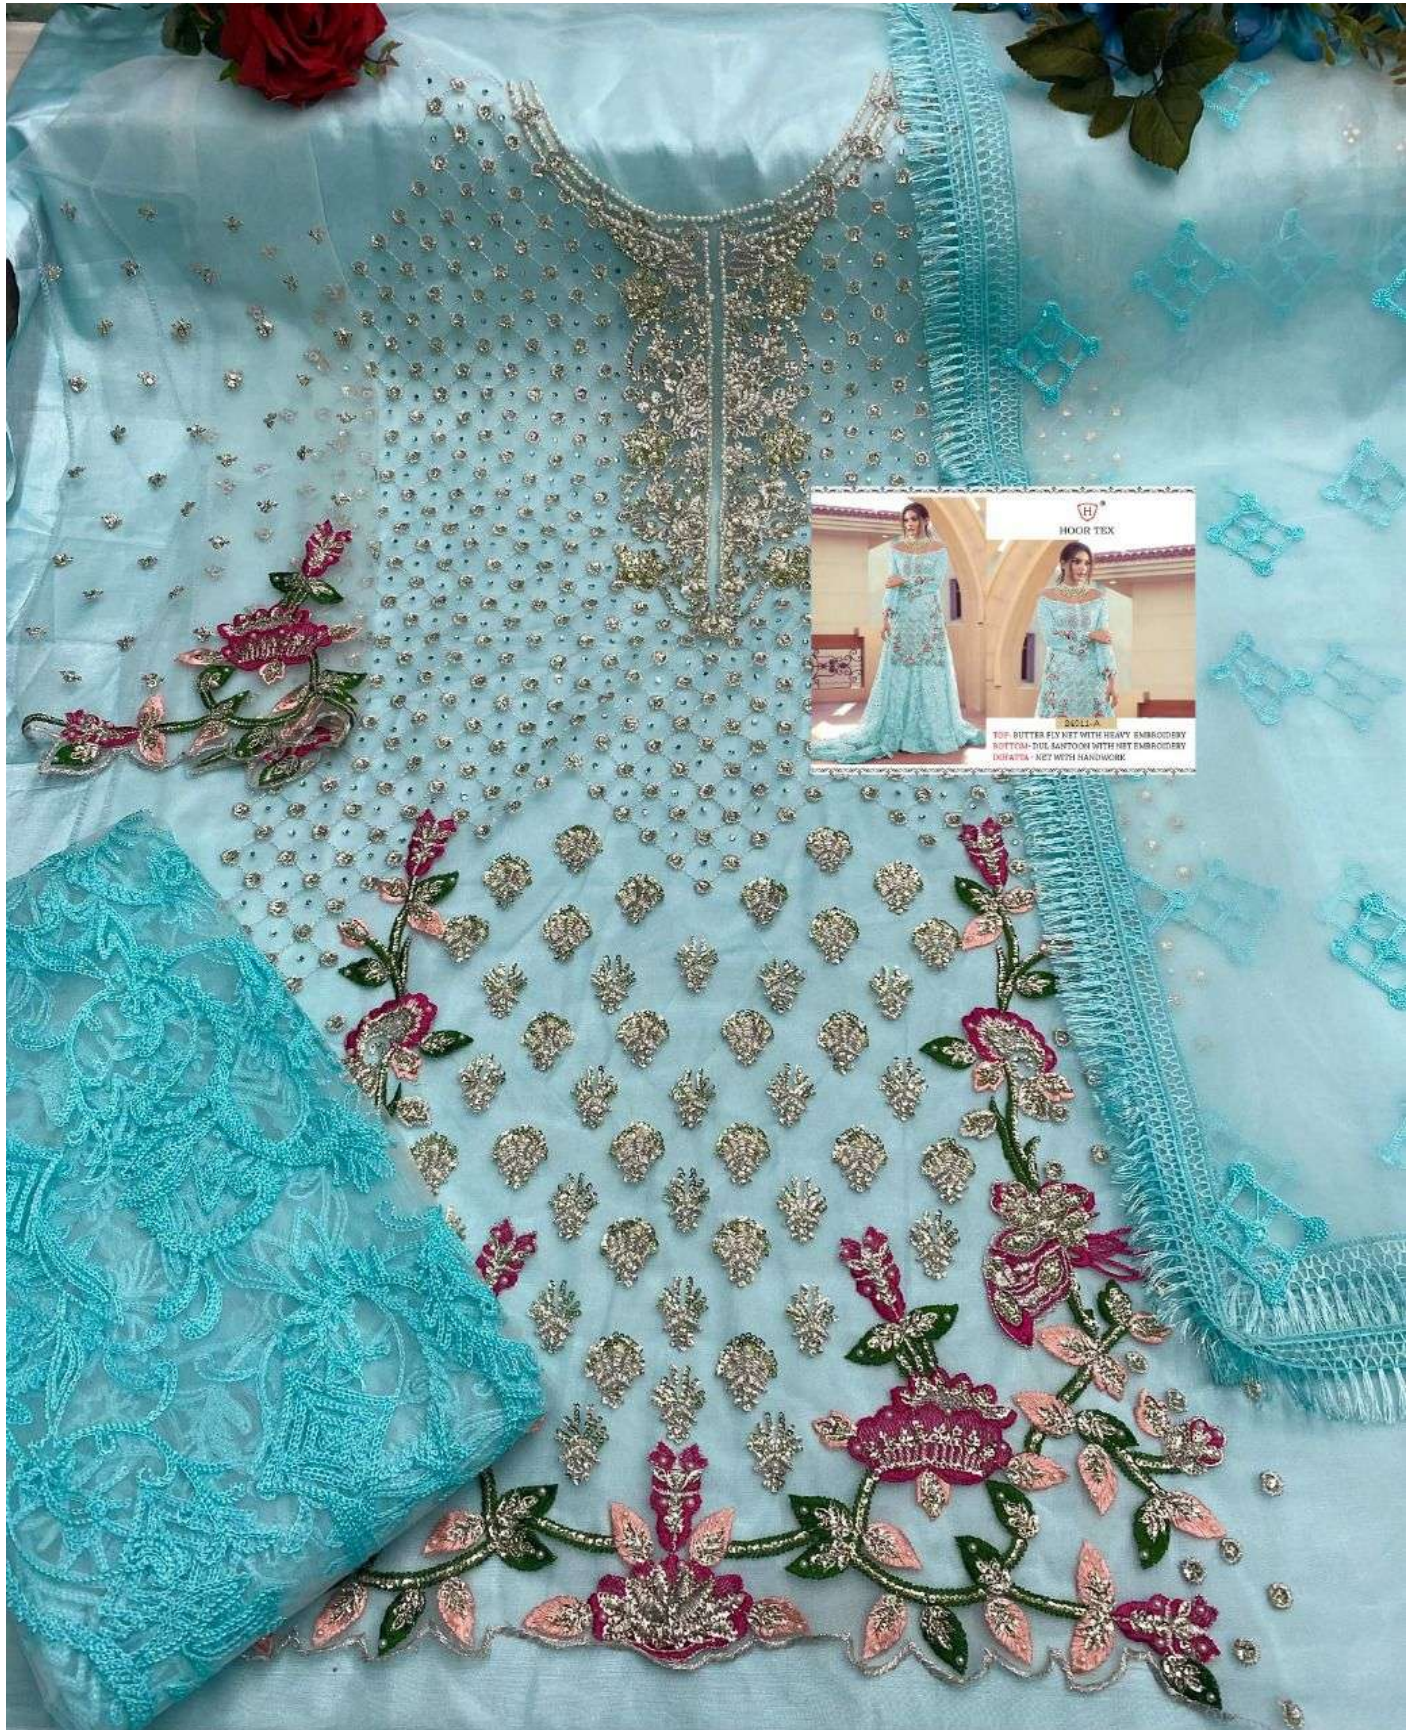

HOOR TEX

HOOR TEX

24011-B

**TOP-** BUTTER FLY NET WITH HEAVY EMBROIDERY  
**BOTTOM-** DUL SANTOON WITH NET EMBROIDERY  
**DUPATTA -** NET WITH HANDWORK

**HOOR**  
Handmade Embroidery

**HOOR TEX**  
TOP- BUTTLE BLE NET WITH HEAVY EMBROIDERY  
BOTTOM- DUL-SANJON WITH NET EMBROIDERY  
DIPATTA- NET WITH HANDWORK

HOOR TEX

24011-A

**TOP-** BUTTER FLY NET WITH HEAVY EMBROIDERY  
**BOTTOM-** DUL SANTOON WITH NET EMBROIDERY  
**DUPATTA -** NET WITH HANDWORK

HOOR TEX