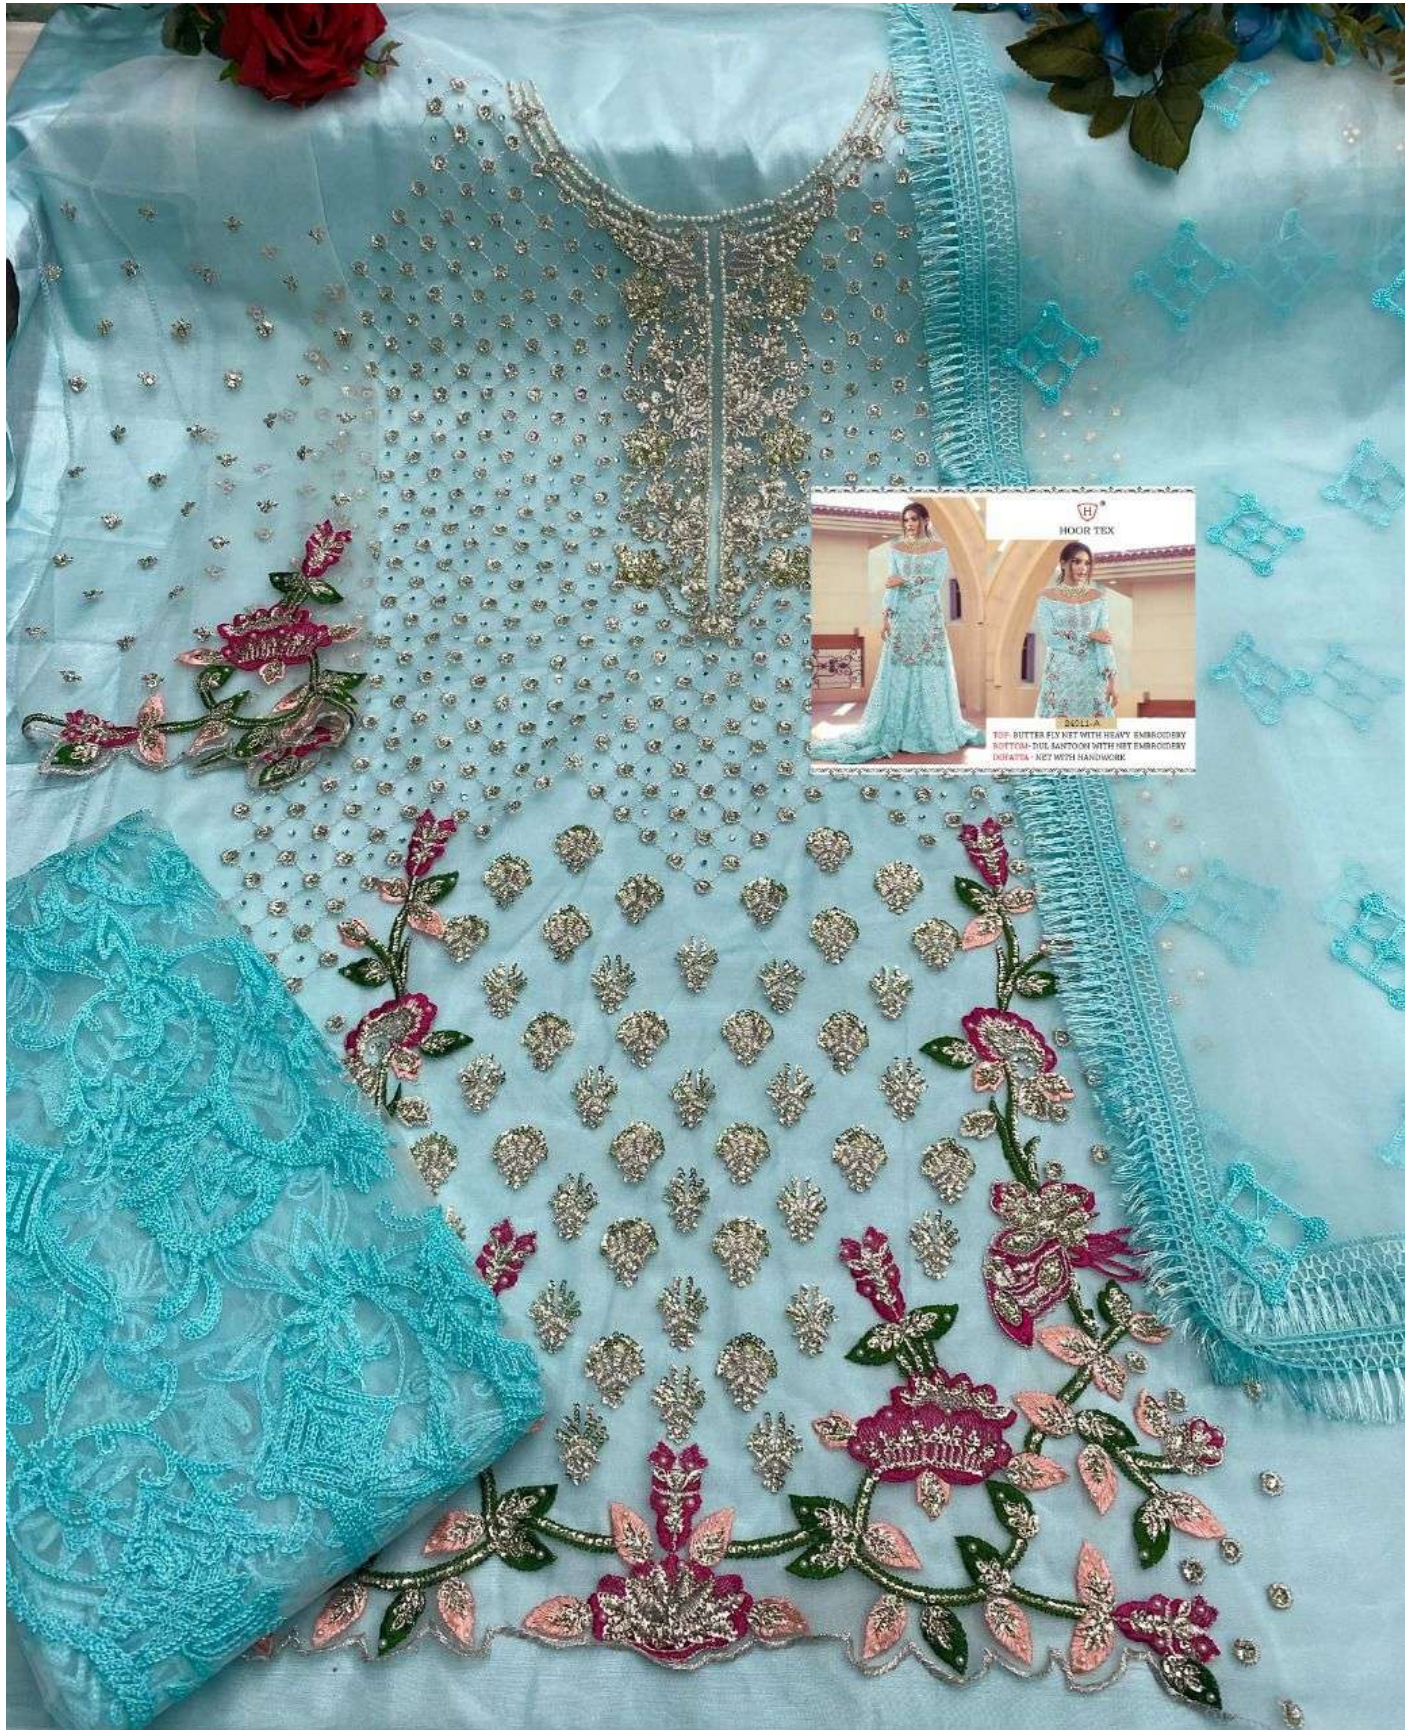

HOOR TEX

دھواں