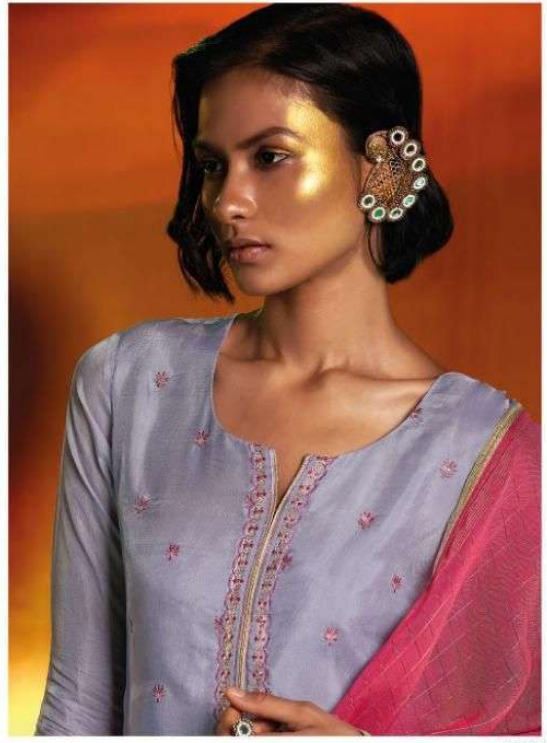

Ganga

C1106

C1109

Ganga

C1108

C1104

C1105

C1106

C1107

C1108

C1109

PRODUCT NAME	VINTAGE
D.NO.	C1104 TO C1109
DESCRIPTION	<p>TOP PREMIUM BEMBERG HABOTAI SILK SOLID WITH EMBROIDERY & HAND WORK & FOIL ON EMBROIDERY</p> <p>BOTTOM PREMIUM COTTON SATIN</p> <p>DUPATTA FINEST BEMBERG SILK JACQUARD WITH FOUR SIDE JARI LACE AND TASSELS</p>
HSN CODE	540834
WHOLESALE PRICE	2030/- EACH+GST(EXTRA)