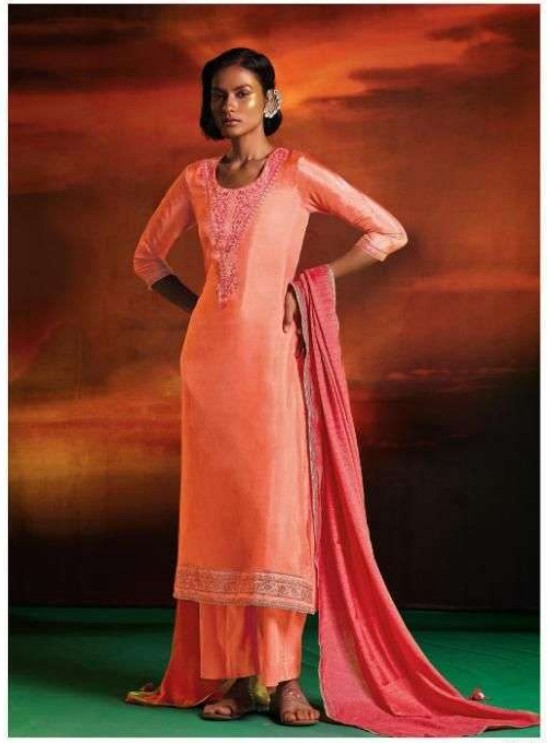

Ganga

C1106

C1109

Ganga

C1108

C1104

C1105

C1106

C1107

C1108

C1109

PRODUCT NAME	VINTAGE
D.NO.	C1104 TO C1109
DESCRIPTION	<p>TOP PREMIUM BEMBERG HABOTAI SILK SOLID WITH EMBROIDERY & HAND WORK & FOIL ON EMBROIDERY</p> <p>BOTTOM PREMIUM COTTON SATIN</p> <p>DUPATTA FINEST BEMBERG SILK JACQUARD WITH FOUR SIDE JARI LACE AND TASSELS</p>
HSN CODE	540834
WHOLESALE PRICE	2030/- EACH+GST(EXTRA)