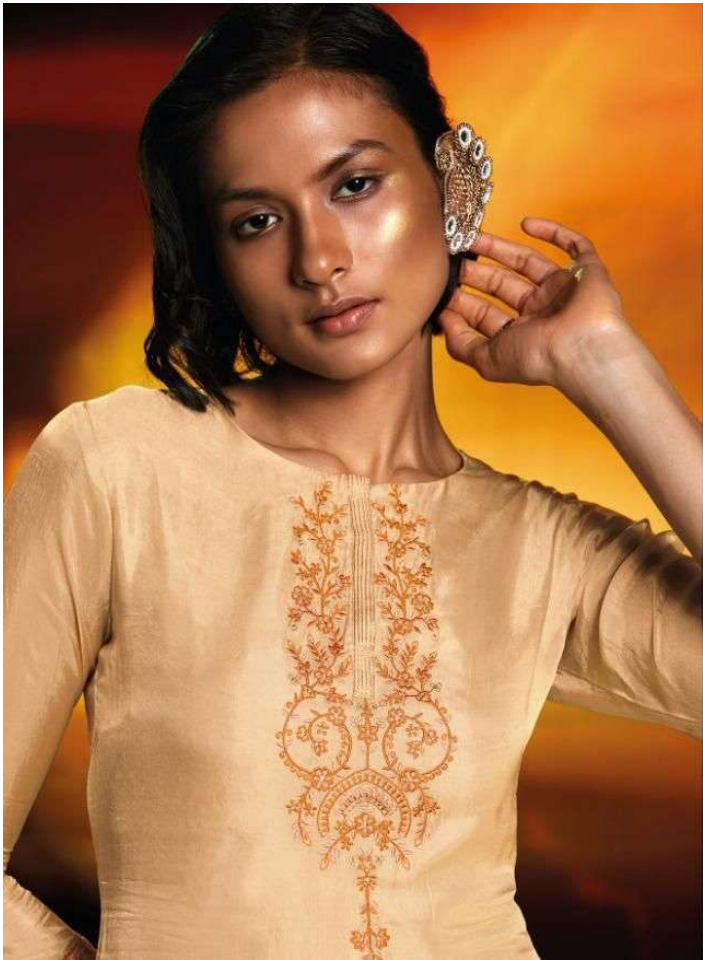

Ganga

C1106

C1109

Ganga

C1108

C1104

C1105

C1106

C1107

C1108

C1109

PRODUCT NAME	VINTAGE
D.NO.	C1104 TO C1109
DESCRIPTION	<p>TOP PREMIUM BEMBERG HABOTAI SILK SOLID WITH EMBROIDERY & HAND WORK & FOIL ON EMBROIDERY</p> <p>BOTTOM PREMIUM COTTON SATIN</p> <p>DUPATTA FINEST BEMBERG SILK JACQUARD WITH FOUR SIDE JARI LACE AND TASSELS</p>
HSN CODE	540834
WHOLESALE PRICE	2030/- EACH+GST(EXTRA)