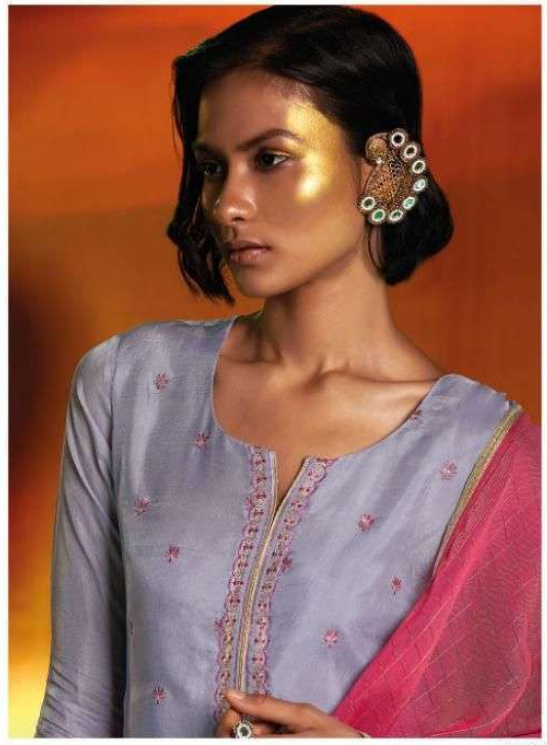

Ganga

C1106

C1109

Ganga

C1108

C1104

C1105

C1106

C1107

C1108

C1109

PRODUCT NAME	VINTAGE
D.NO.	C1104 TO C1109
DESCRIPTION	<p>TOP PREMIUM BEMBERG HABOTAI SILK SOLID WITH EMBROIDERY & HAND WORK & FOIL ON EMBROIDERY</p> <p>BOTTOM PREMIUM COTTON SATIN</p> <p>DUPATTA FINEST BEMBERG SILK JACQUARD WITH FOUR SIDE JARI LACE AND TASSELS</p>
HSN CODE	540834
WHOLESALE PRICE	2030/- EACH+GST(EXTRA)