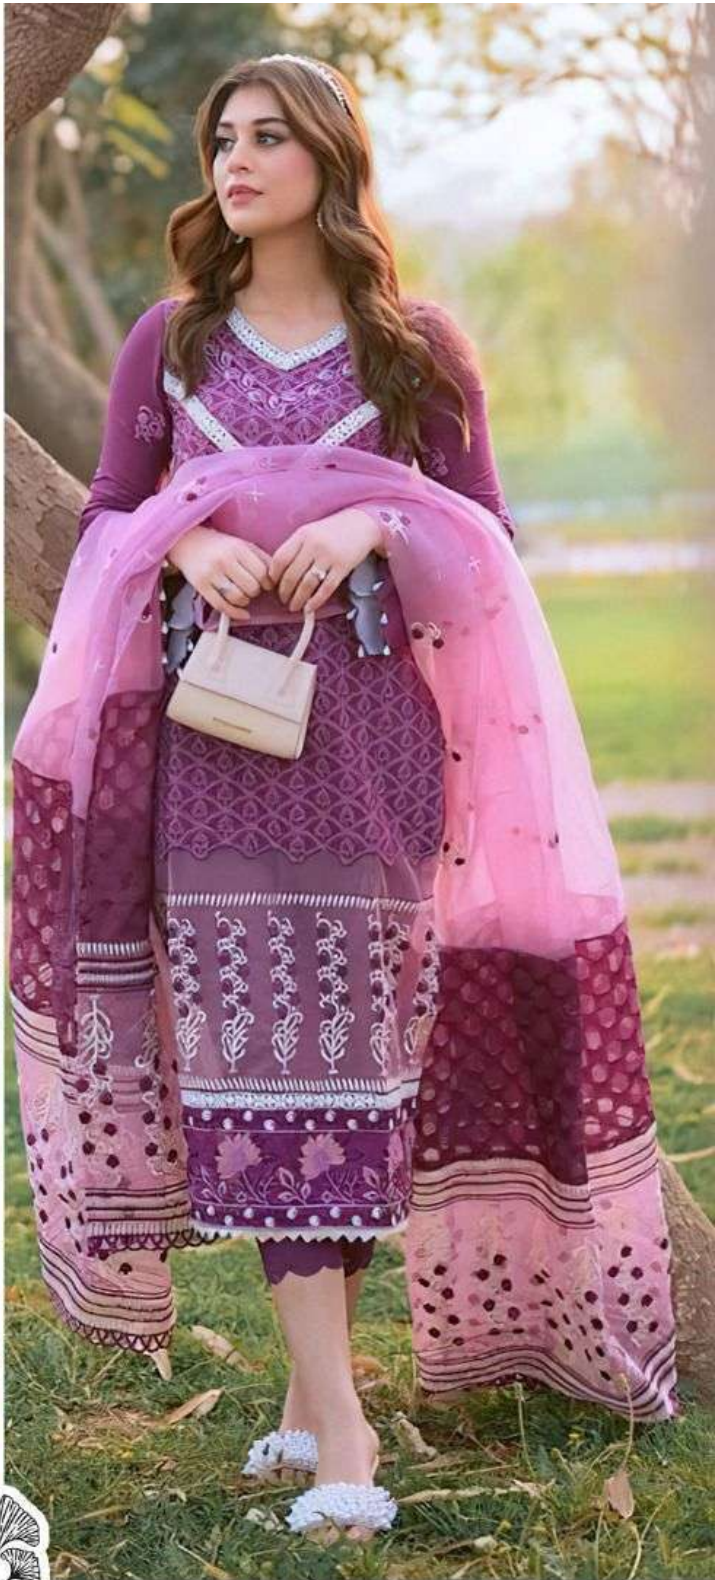

ZAHA
ZARIN

ZAHA
ZARIN

ZARIN

TOP Fox Georgette
with Embroidery

ZAHA

BOTTOM-INNER Dull Santoon

D.No.10040

DUPATTA Nazmin
with Embroidery

ZARIN

TOP Fox Georgette
with Embroidery

ZAHA

BOTTOM-INNER Dull Santoon

D.No.10041

DUPATTA Butterfly Net
with Embroidery

ZARIN

ZAHA

D.No.10042

TOP Fox Georgette
with Embroidery

BOTTOM-INNER Dull Santoon

DUPATTA Nazmin
with Embroidery

ZAHA

ZARIN

10040

10041