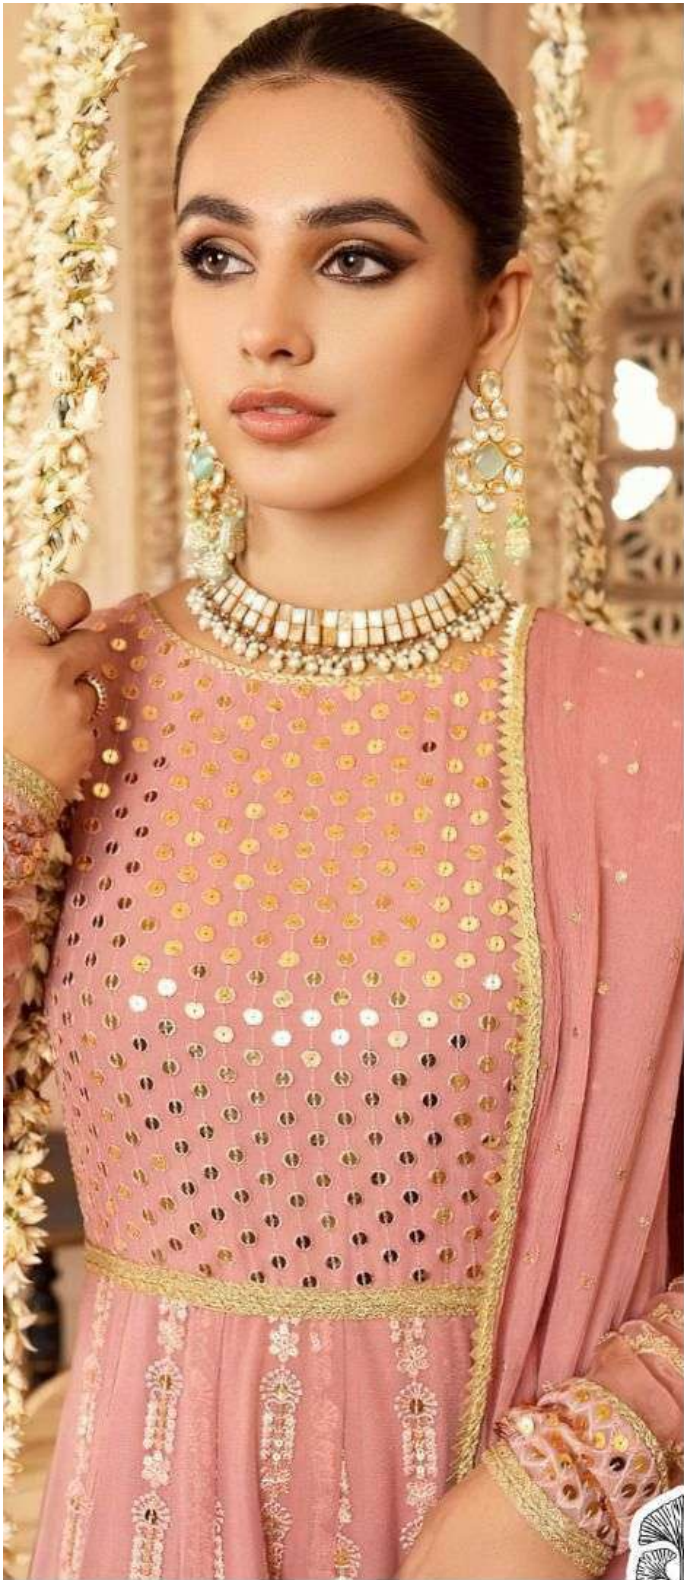

ZAHA
ZARIN

ZAHA
ZARIN

ZARIN

TOP Fox Georgette
with Embroidery

ZAHA

BOTTOM-INNER Dull Santoon

D.No.10040

DUPATTA Nazmin
with Embroidery

ZARIN

TOP Fox Georgette
with Embroidery

ZAHA

BOTTOM-INNER Dull Santoon

D.No.10041

DUPATTA Butterfly Net
with Embroidery

ZARIN

ZAHA

D.No.10042

TOP Fox Georgette
with Embroidery

BOTTOM-INNER Dull Santoon

DUPATTA Nazmin
with Embroidery

ZAHA

ZARIN

10040

10041