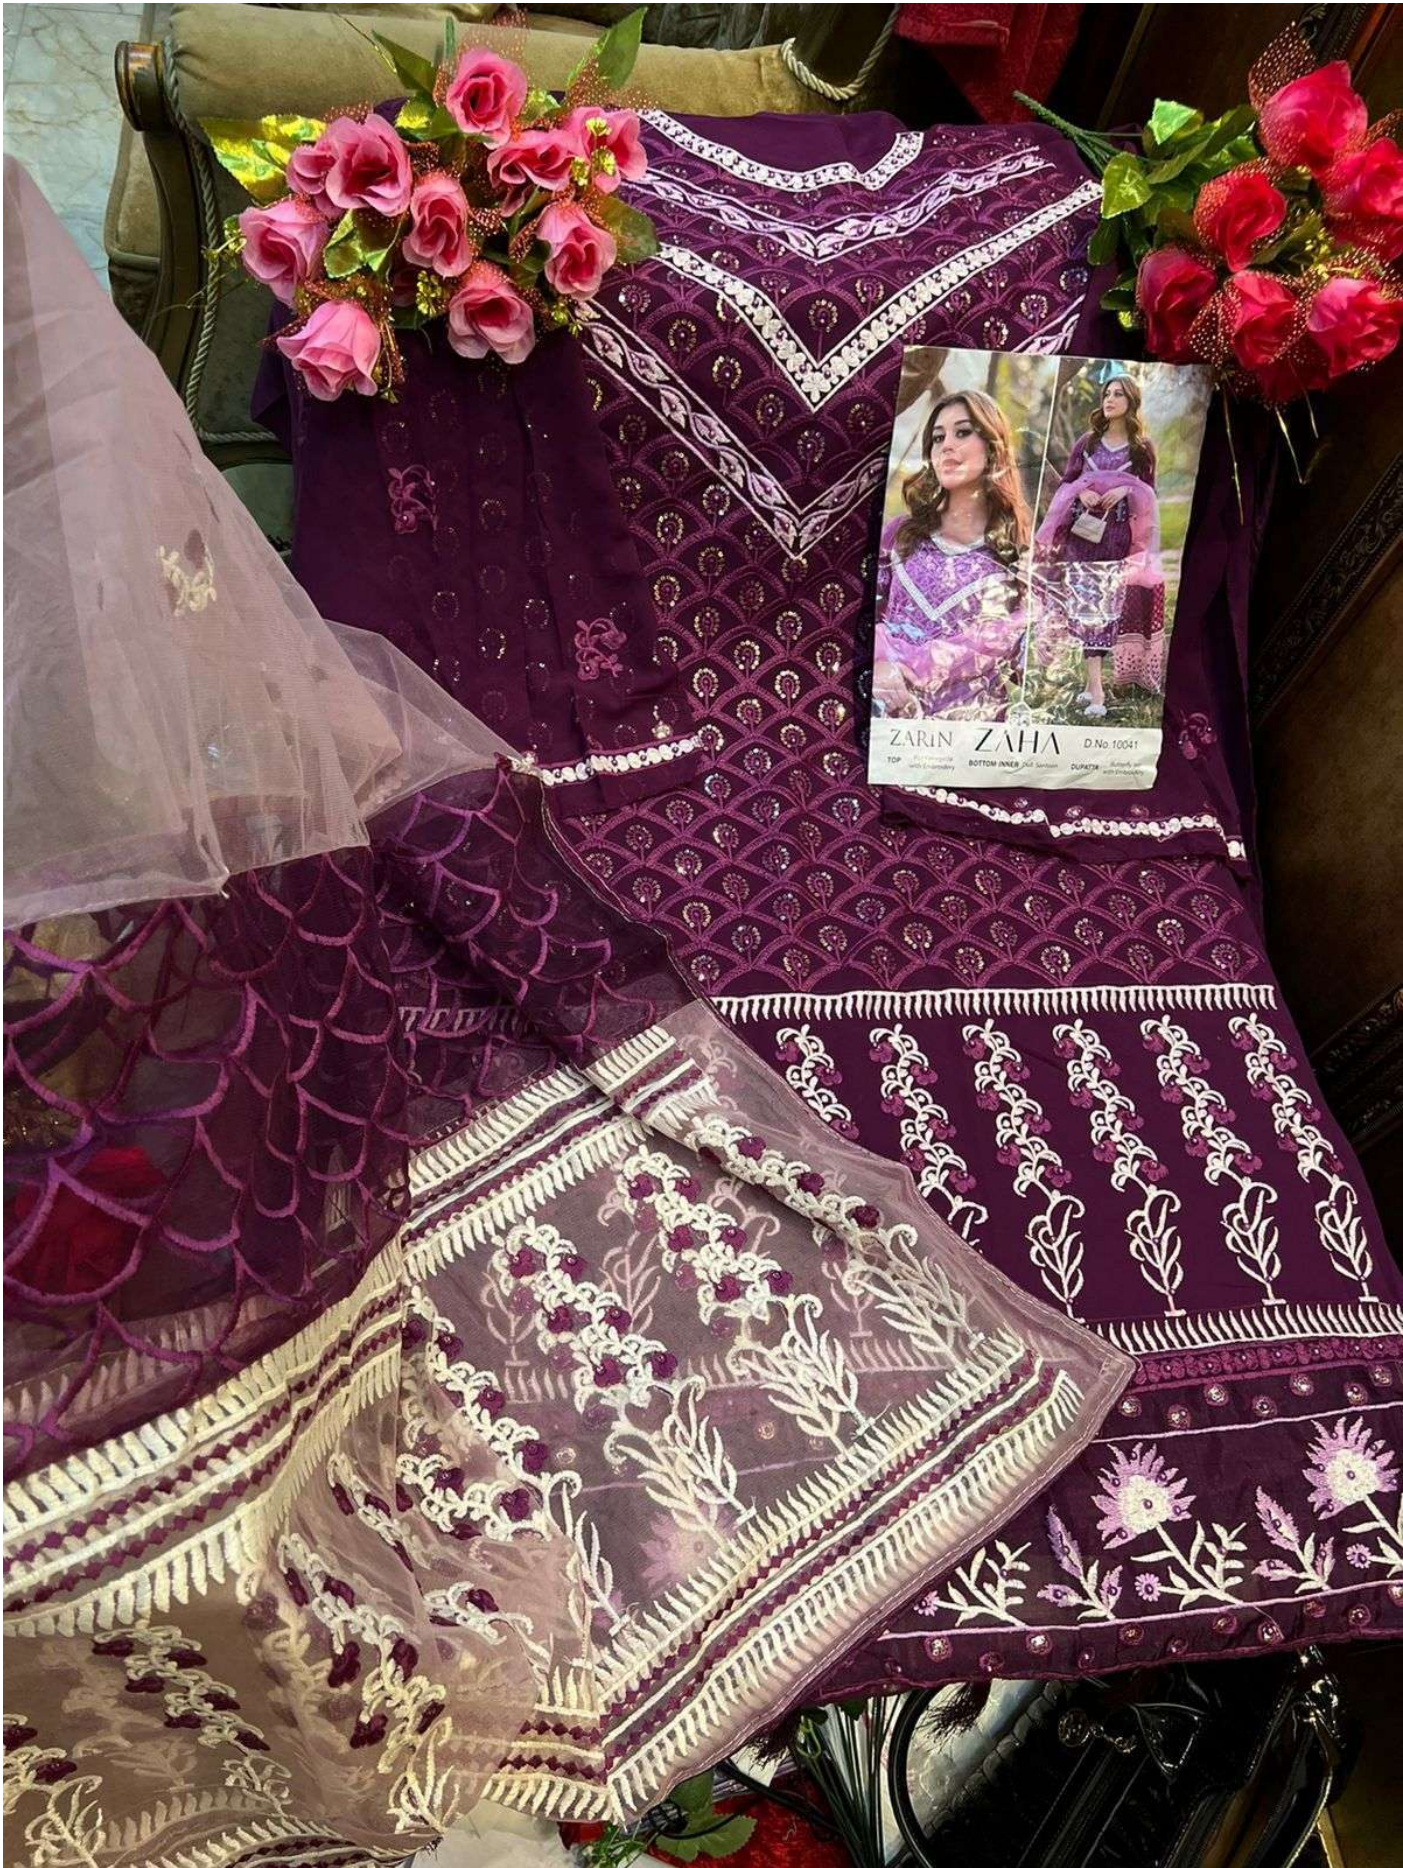

ZARIN ZAHA D.No.10041
TOP 100% Polyester with Embroidery
BOTTOM INNER 100% Polyester with Embroidery
DUPATTA 100% Polyester with Embroidery