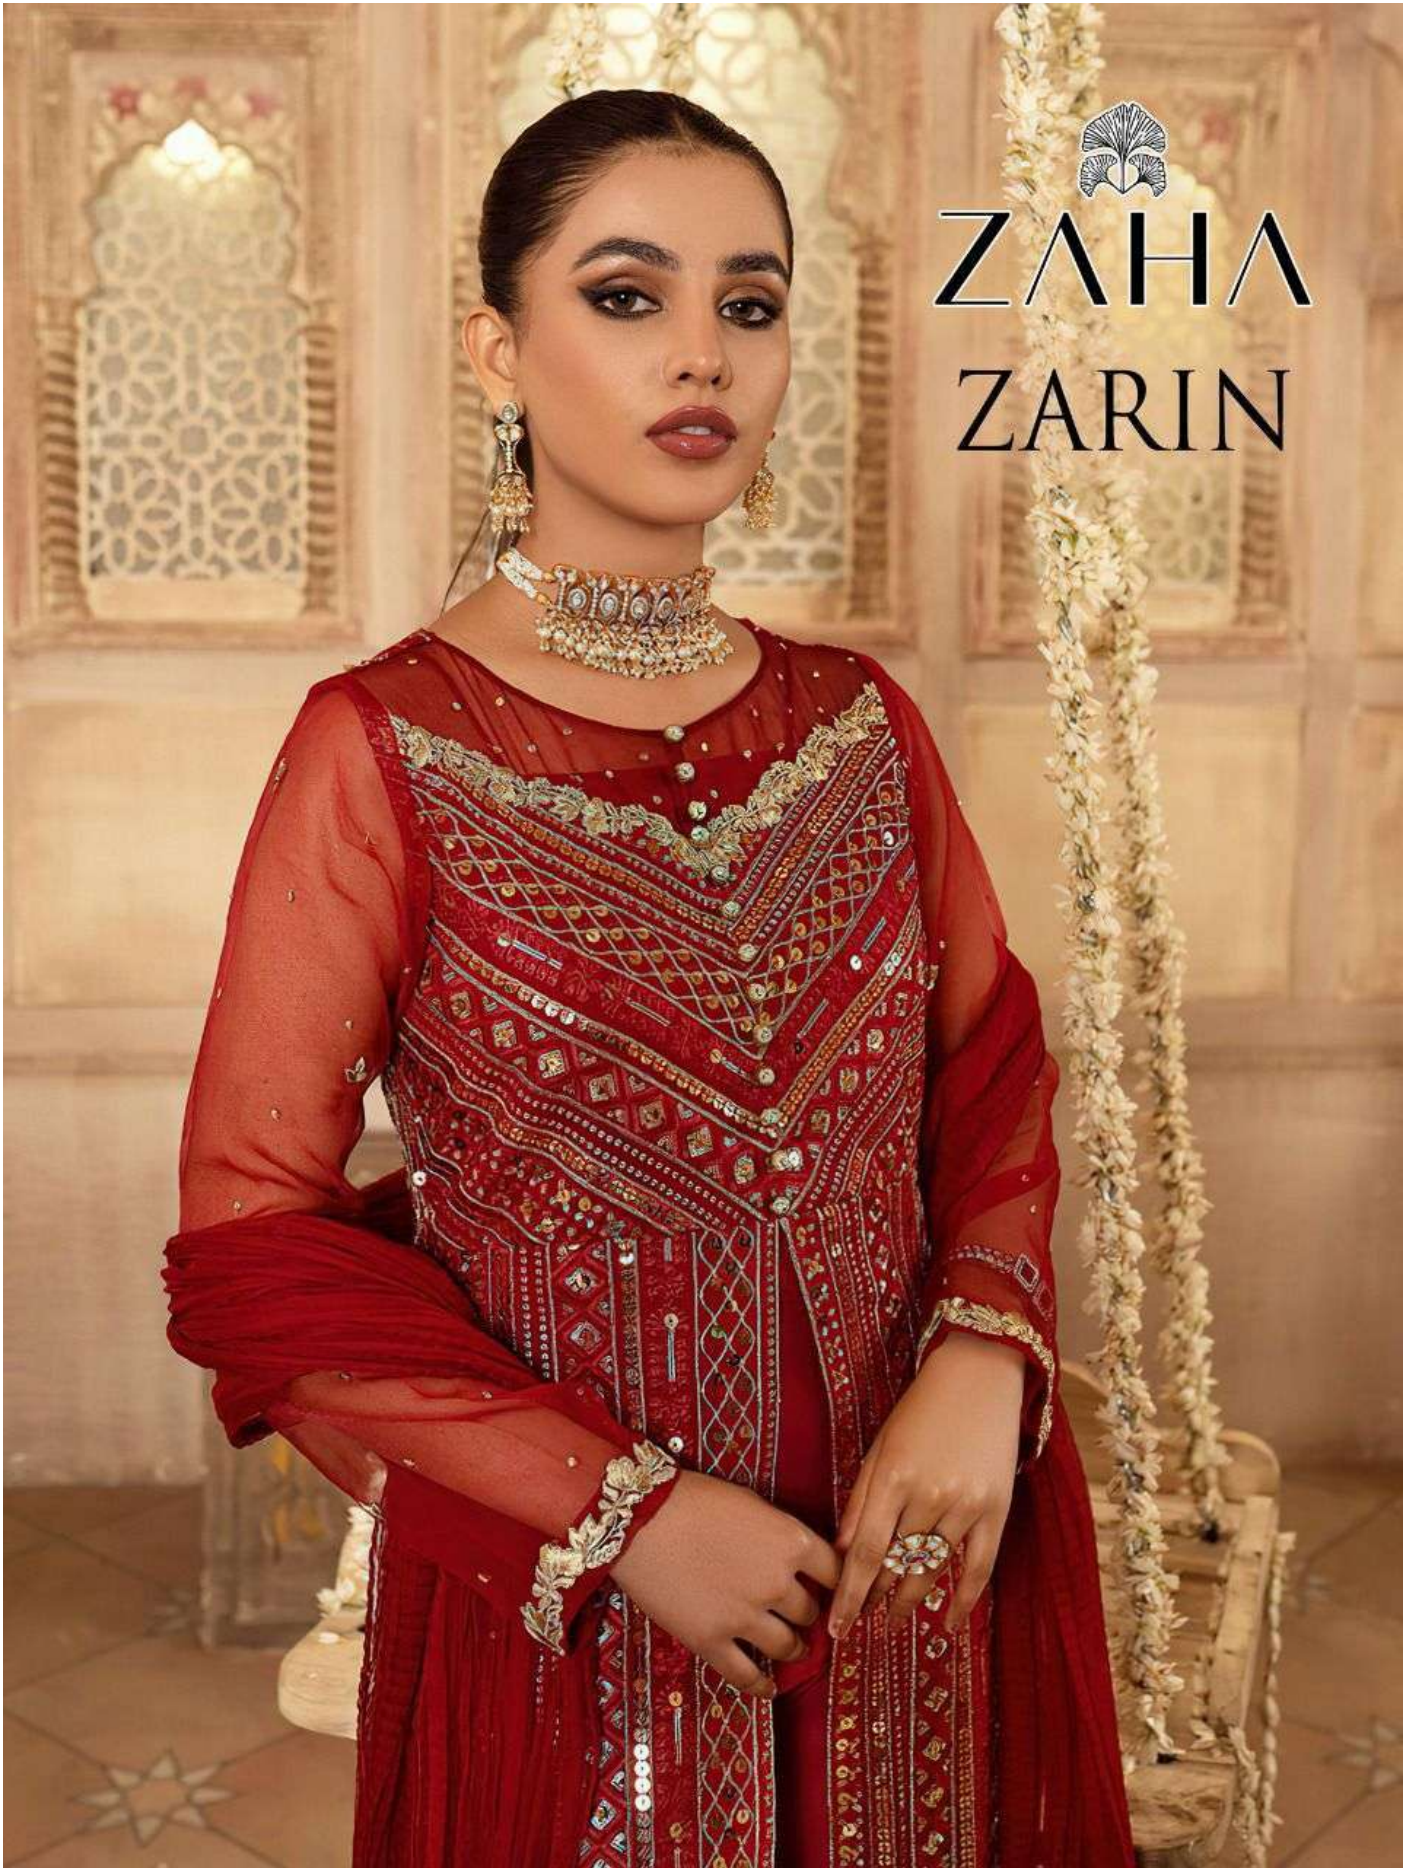

ZAHA
ZARIN

ZAHA
ZARIN

ZARIN

TOP Fox Georgette
with Embroidery

ZAHA

BOTTOM-INNER Dull Santoon

D.No.10040

DUPATTA Nazmin
with Embroidery

ZARIN

TOP Fox Georgette
with Embroidery

ZAHA

BOTTOM-INNER Dull Santoon

D.No.10041

DUPATTA Butterfly Net
with Embroidery

ZARIN

ZAHA

D.No.10042

TOP Fox Georgette
with Embroidery

BOTTOM-INNER Dull Santoon

DUPATTA Nazmin
with Embroidery

ZAHA

ZARIN

10040

10041