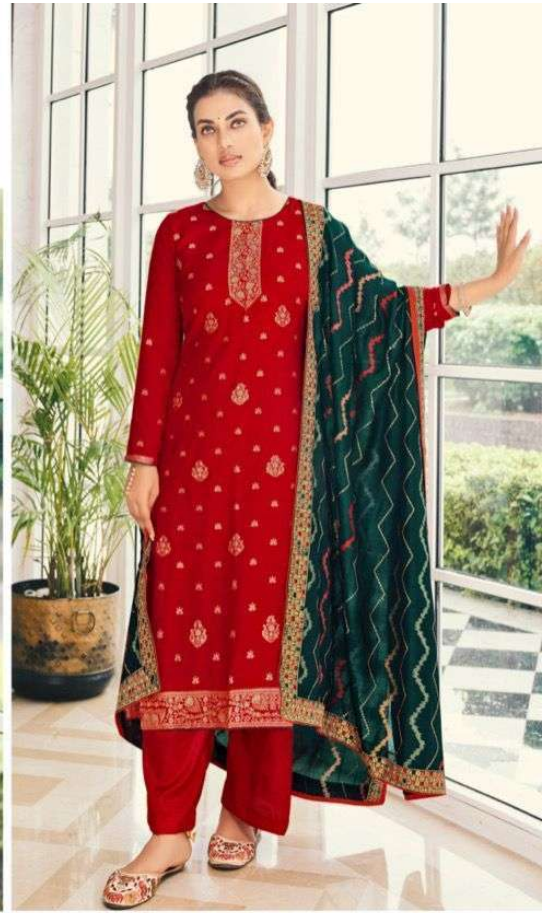

NARI

FLORA

 NARI

Go with
florals this
season.
D.No.081

 NARI

BLOOM WITH HUES THIS SEASON.

D.No.082

NARI

GO WITH FLORALS THIS SEASON.

 NARI

FLOW WITH VIBES THIS SEASON.
D.No.083

Presenting To You Our New Catalogue

FLORA

FROM NAARI FASHIONS,

TOP

PURE JACQARD SILK

BOTTOM

VISCOUS SANTUN

DUPATTA

PURE VICHITRA SILK WITH
HEAVY WORK

BLOOM WITH HUES
THIS SEASON.
D.No.083

TUNE WITH SENSES THIS SEASON.
D.No.084

NARI

FLORA