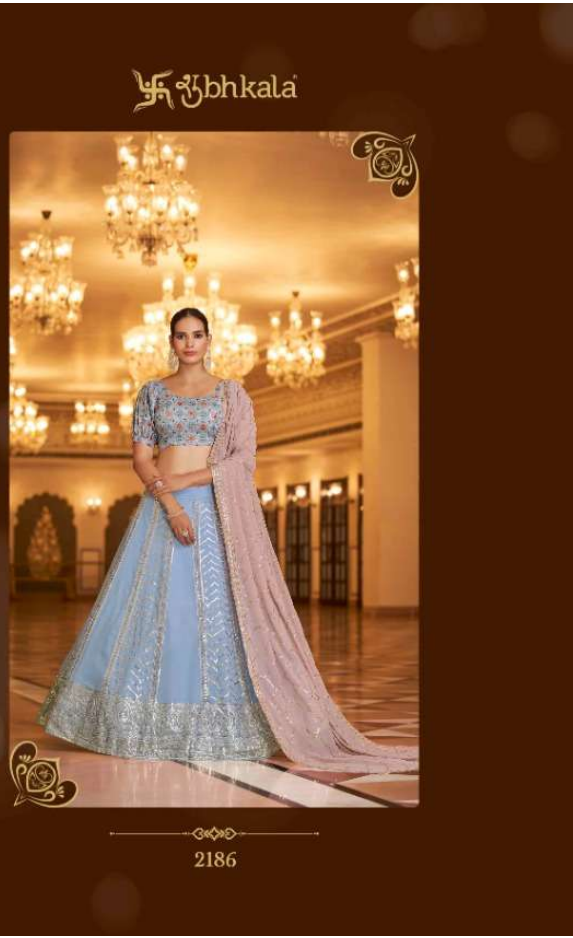

शुभकला

2186