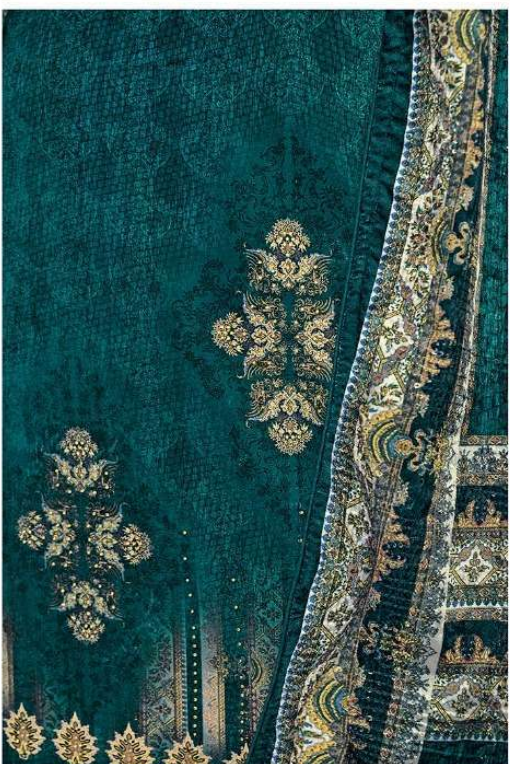

FASHION HERITAGE