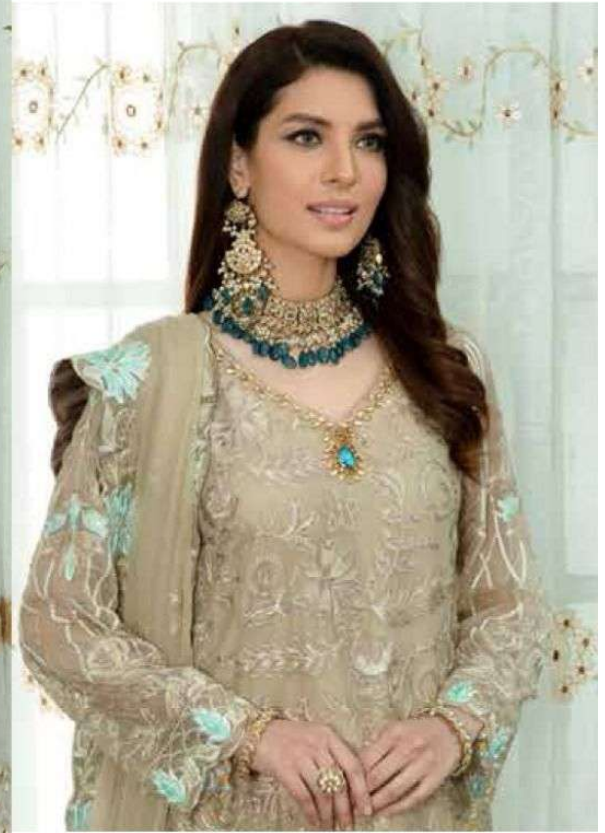

Serina^{TM}
Pakistani Suit

A BRAND BY MEGHA EXPORT

D.NO.47004