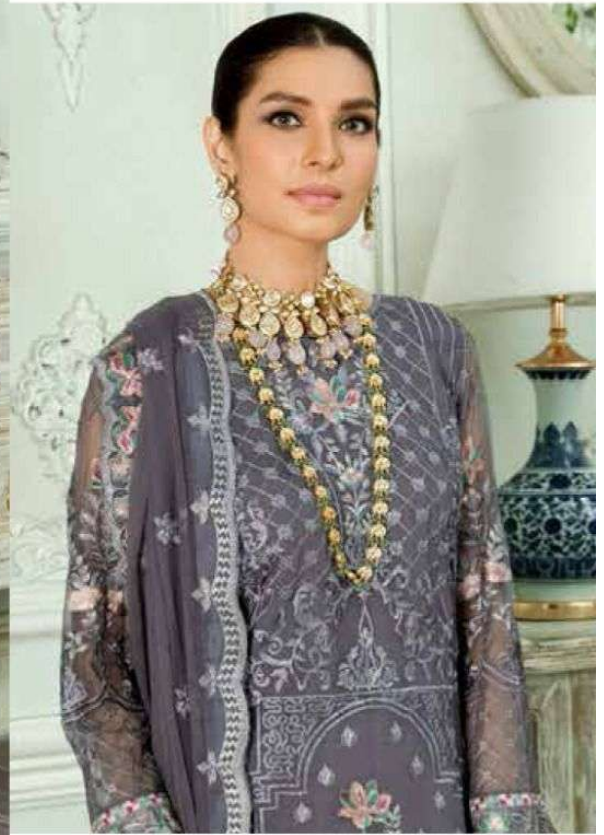

Serina^{TM}
Pakistani Suit
A BRAND BY MEGHA EXPORT

D.NO.47005