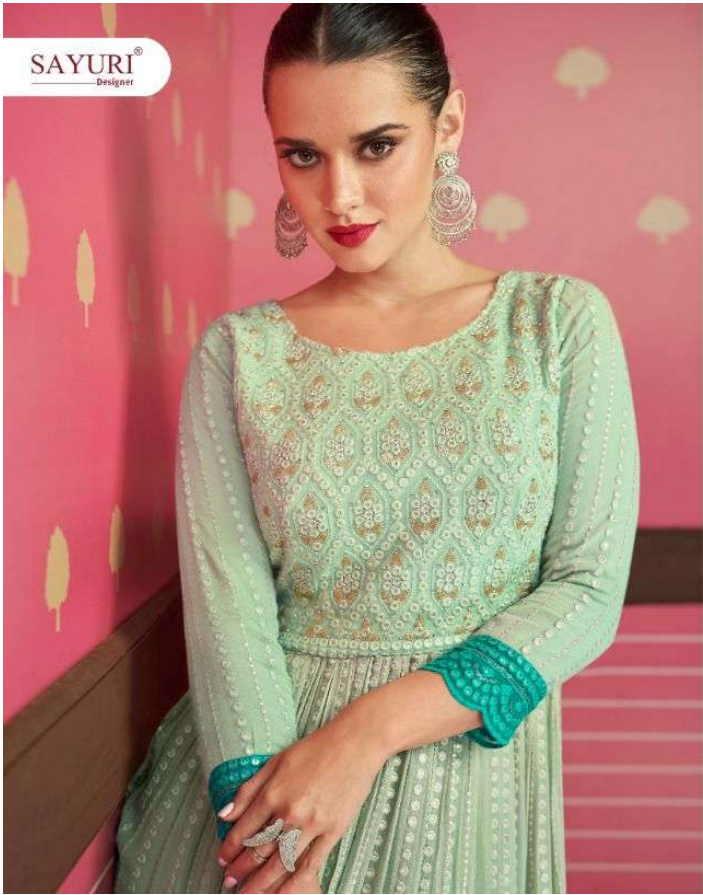

SAYURI[®]
Designer

NAYRA

SAYURI[®]
Designer

5207

5208

SAYURI[®]
Designer

NAYRA

~ TOP ~
REAL GEORGETTE
(FREE SIZE STITCHED)

~ PLAZZO ~
REAL GEORGETTE
(FREE SIZE STITCHED)

~ DUPTTA ~
NAZMEEN
REAL GEORGETTE

~ PRICE -1999 ~
GST 12% EXTRA

5207

5208

5209

5210

SAYURI[®]
Designer