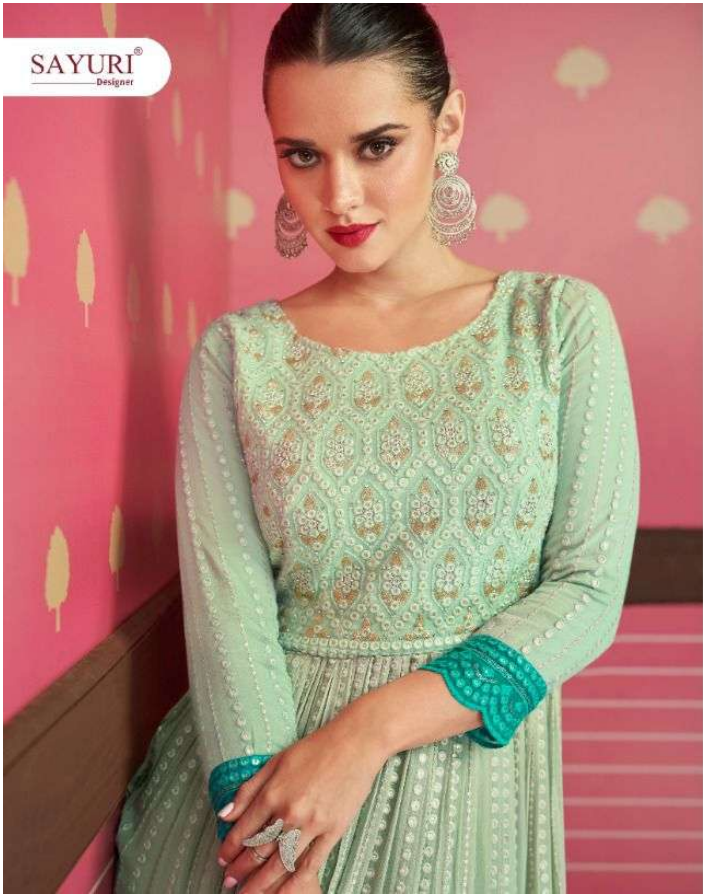

SAYURI[®]
Designer

NAYRA

5208

SAYURI[®]
Designer

NAYRA

~ TOP ~
REAL GEORGETTE
(FREE SIZE STITCHED)

~ PLAZZO ~
REAL GEORGETTE
(FREE SIZE STITCHED)

~ DUPTTA ~
NAZMEEN
REAL GEORGETTE