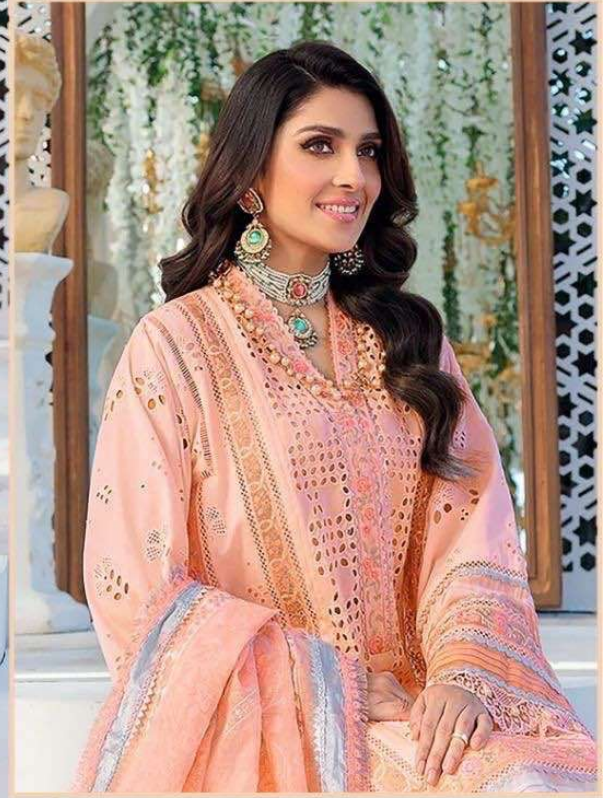

ZARQASH[®]
A BRAND BY KUTUB

NOOR CHIKANKARI

ZARQASH[™]
A BRAND BY **KAYPIK**

Z-2164

FEBRIC DETAILS

TOP :- Lawn Cotton Heavy Embroidered.

BOTTOM :- Seami Lawn Cotton.

DUPATTA :- Silk Chiffon Digital Print.

ZARQASH[™]
A BRAND BY KATYPERK

Z-2166

FEBRIC DETAILS

TOP :- Lawn Cotton Heavy Embroidered.

BOTTOM :- Seami Lawn Cotton.

DUPATTA :- Silk Chiffon Digital Print.

ZARQASH[®]
A BRAND BY KUTUB

NOOR CHIKANKARI

Z-2163

FEBRIC DETAILS

TOP :- Lawn Cotton Heavy Embroidered.

BOTTOM :- Seami Lawn Cotton.

DUPATTA :- Silk Chiffon Digital Print.

ZARQASH[™]
A BRAND BY KATYPERK

Z-2161

FEBRIC DETAILS

TOP :- Lawn Cotton Heavy Embroidered.

BOTTOM :- Seami Lawn Cotton.

DUPATTA :- Silk Chiffon Digital Print.

ZARQASH[™]
A BRAND BY KATYPERK

Z-2162

FEBRIC DETAILS

TOP :- Lawn Cotton Heavy Embroidered.

BOTTOM :- Seami Lawn Cotton.