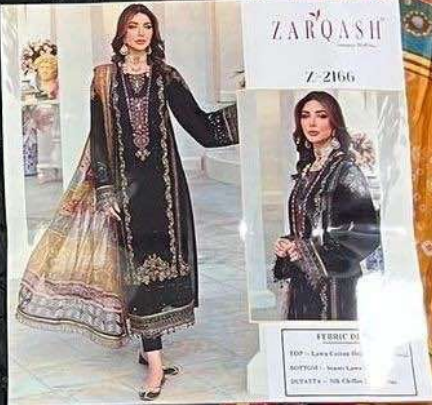

ZARQASH[®]
A BRAND BY KUTUB

NOOR CHIKANKARI

ZARQASH[™]
A BRAND BY **KAYPIK**

Z-2164

FEBRIC DETAILS

TOP :- Lawn Cotton Heavy Embroidered.

BOTTOM :- Seami Lawn Cotton.

DUPATTA :- Silk Chiffon Digital Print.

ZARQASH[®]
A BRAND BY KHAYYRA

Z-2061

Z-2062

Z-2063

Z-2064

Z-2065

Z-2066

FABRIC DETAILS
TOP :- Lawn Cotton Heavy Embroidered.
BOTTOM :- Seami Lawn Cotton.
DUPATTA :- Silk Chiffon Digital Print.

ZARQASH[™]
A BRAND BY KATYPERK

Z-2166

FEBRIC DETAILS

TOP :- Lawn Cotton Heavy Embroidered.

BOTTOM :- Seami Lawn Cotton.

DUPATTA :- Silk Chiffon Digital Print.

ZARQASH[®]
A BRAND BY KUTUB

NOOR CHIKANKARI