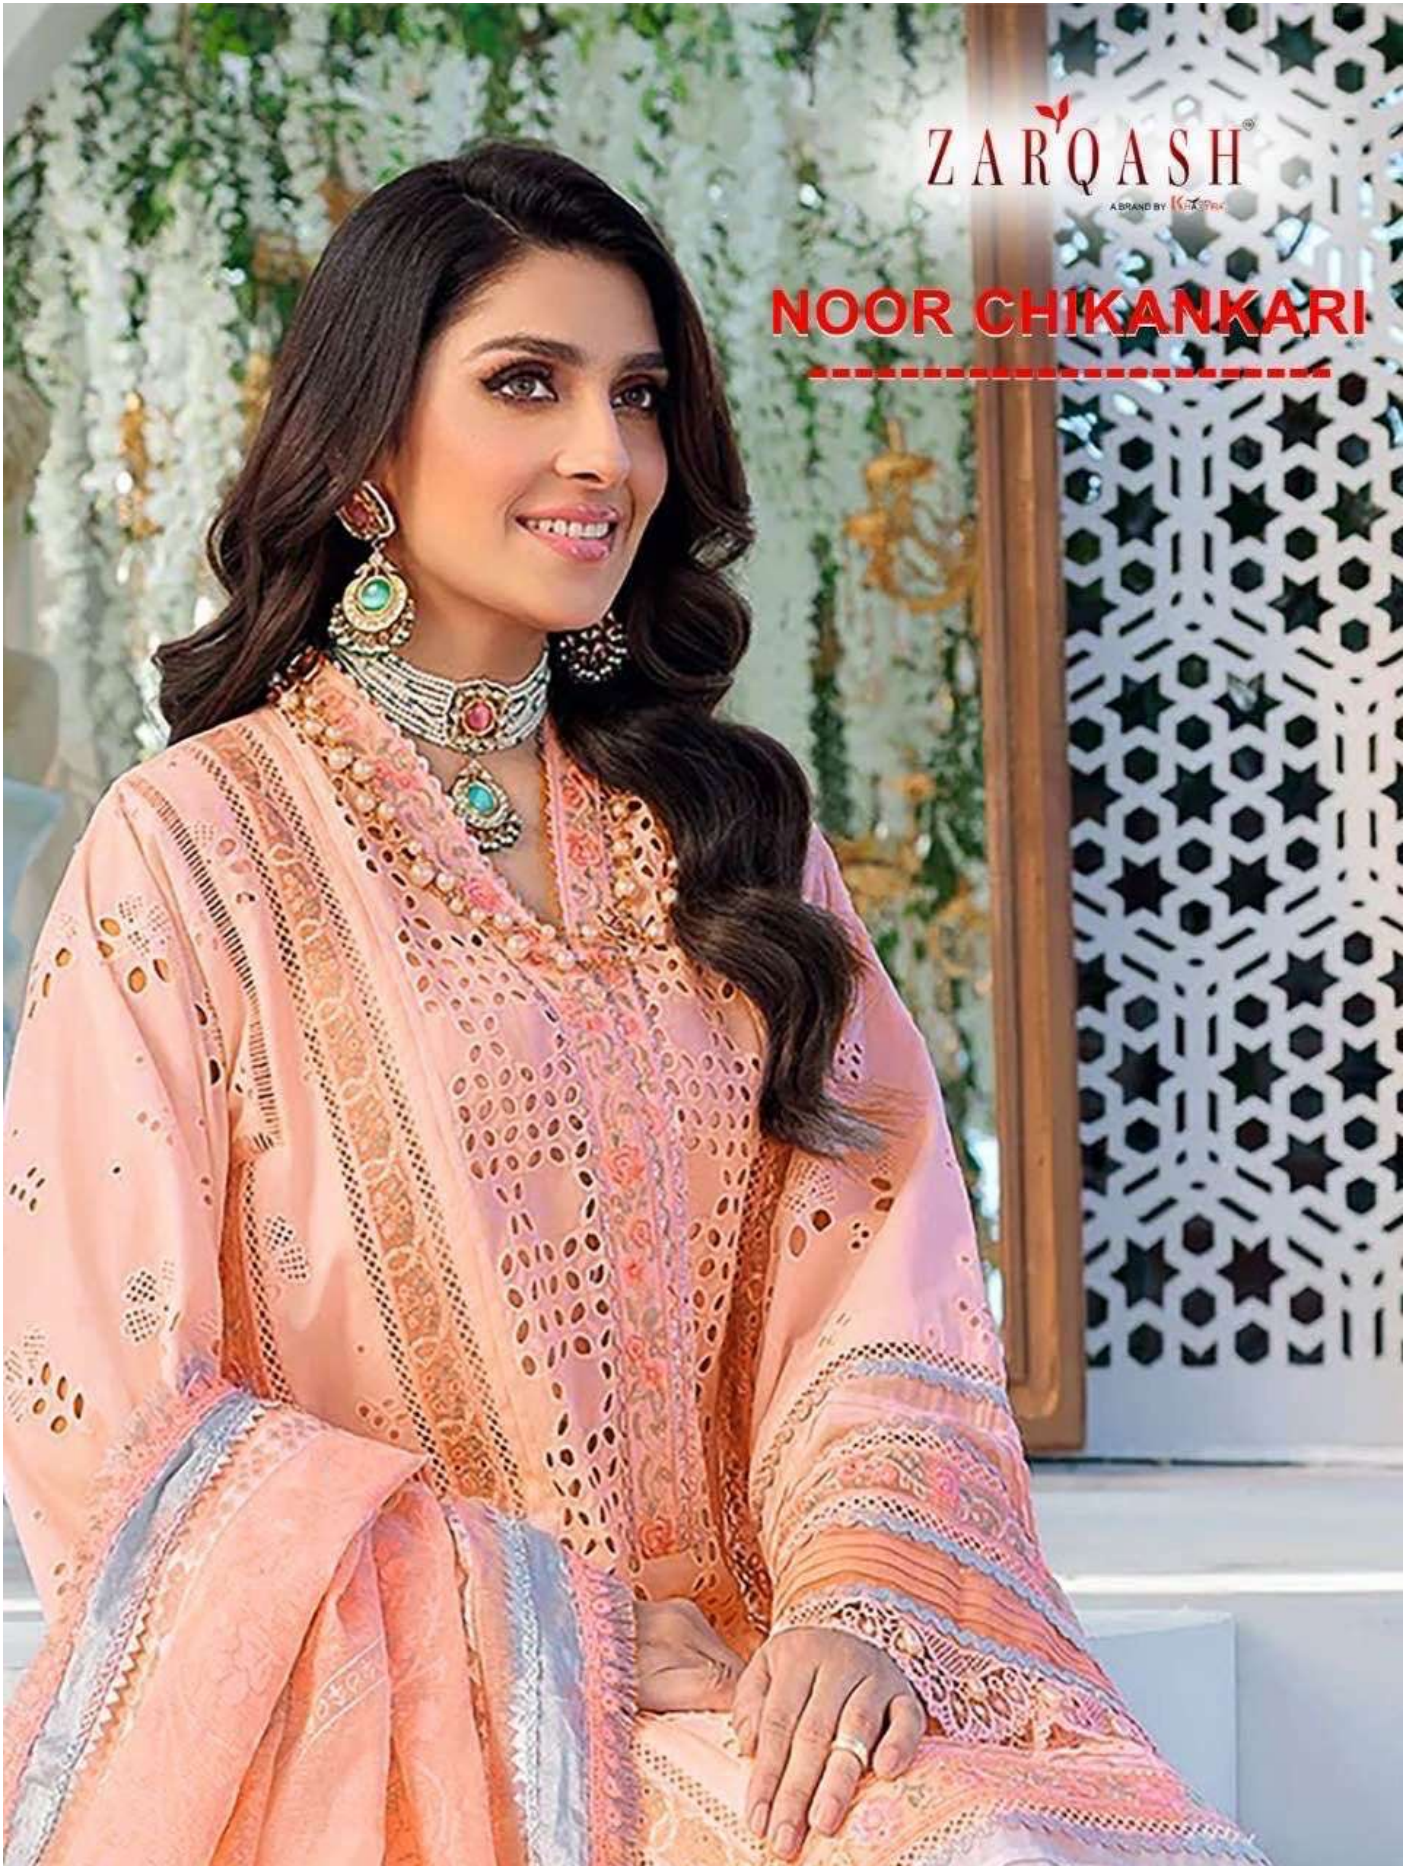

ZARQASH[®]
A BRAND BY KUTUB

NOOR CHIKANKARI

ZARQASH[™]
A BRAND BY **KAYPIK**

Z-2164

FEBRIC DETAILS

TOP :- Lawn Cotton Heavy Embroidered.

BOTTOM :- Seami Lawn Cotton.

DUPATTA :- Silk Chiffon Digital Print.

ZARQASH[®]
A BRAND BY KHAYYRA

Z-2061

Z-2062

Z-2063

Z-2064

Z-2065

Z-2066

FABRIC DETAILS
TOP :- Lawn Cotton Heavy Embroidered.
BOTTOM :- Seami Lawn Cotton.
DUPATTA :- Silk Chiffon Digital Print.

ZARQASH[™]
A BRAND BY KATYPERK

Z-2166

FEBRIC DETAILS

TOP :- Lawn Cotton Heavy Embroidered.

BOTTOM :- Seami Lawn Cotton.

DUPATTA :- Silk Chiffon Digital Print.

ZARQASH[®]
A BRAND BY KUTUB

NOOR CHIKANKARI

Z-2163

FEBRIC DETAILS

TOP :- Lawn Cotton Heavy Embroidered.

BOTTOM :- Seami Lawn Cotton.

DUPATTA :- Silk Chiffon Digital Print.

ZARQASH[™]
A BRAND BY KATYPERK

Z-2161

FEBRIC DETAILS