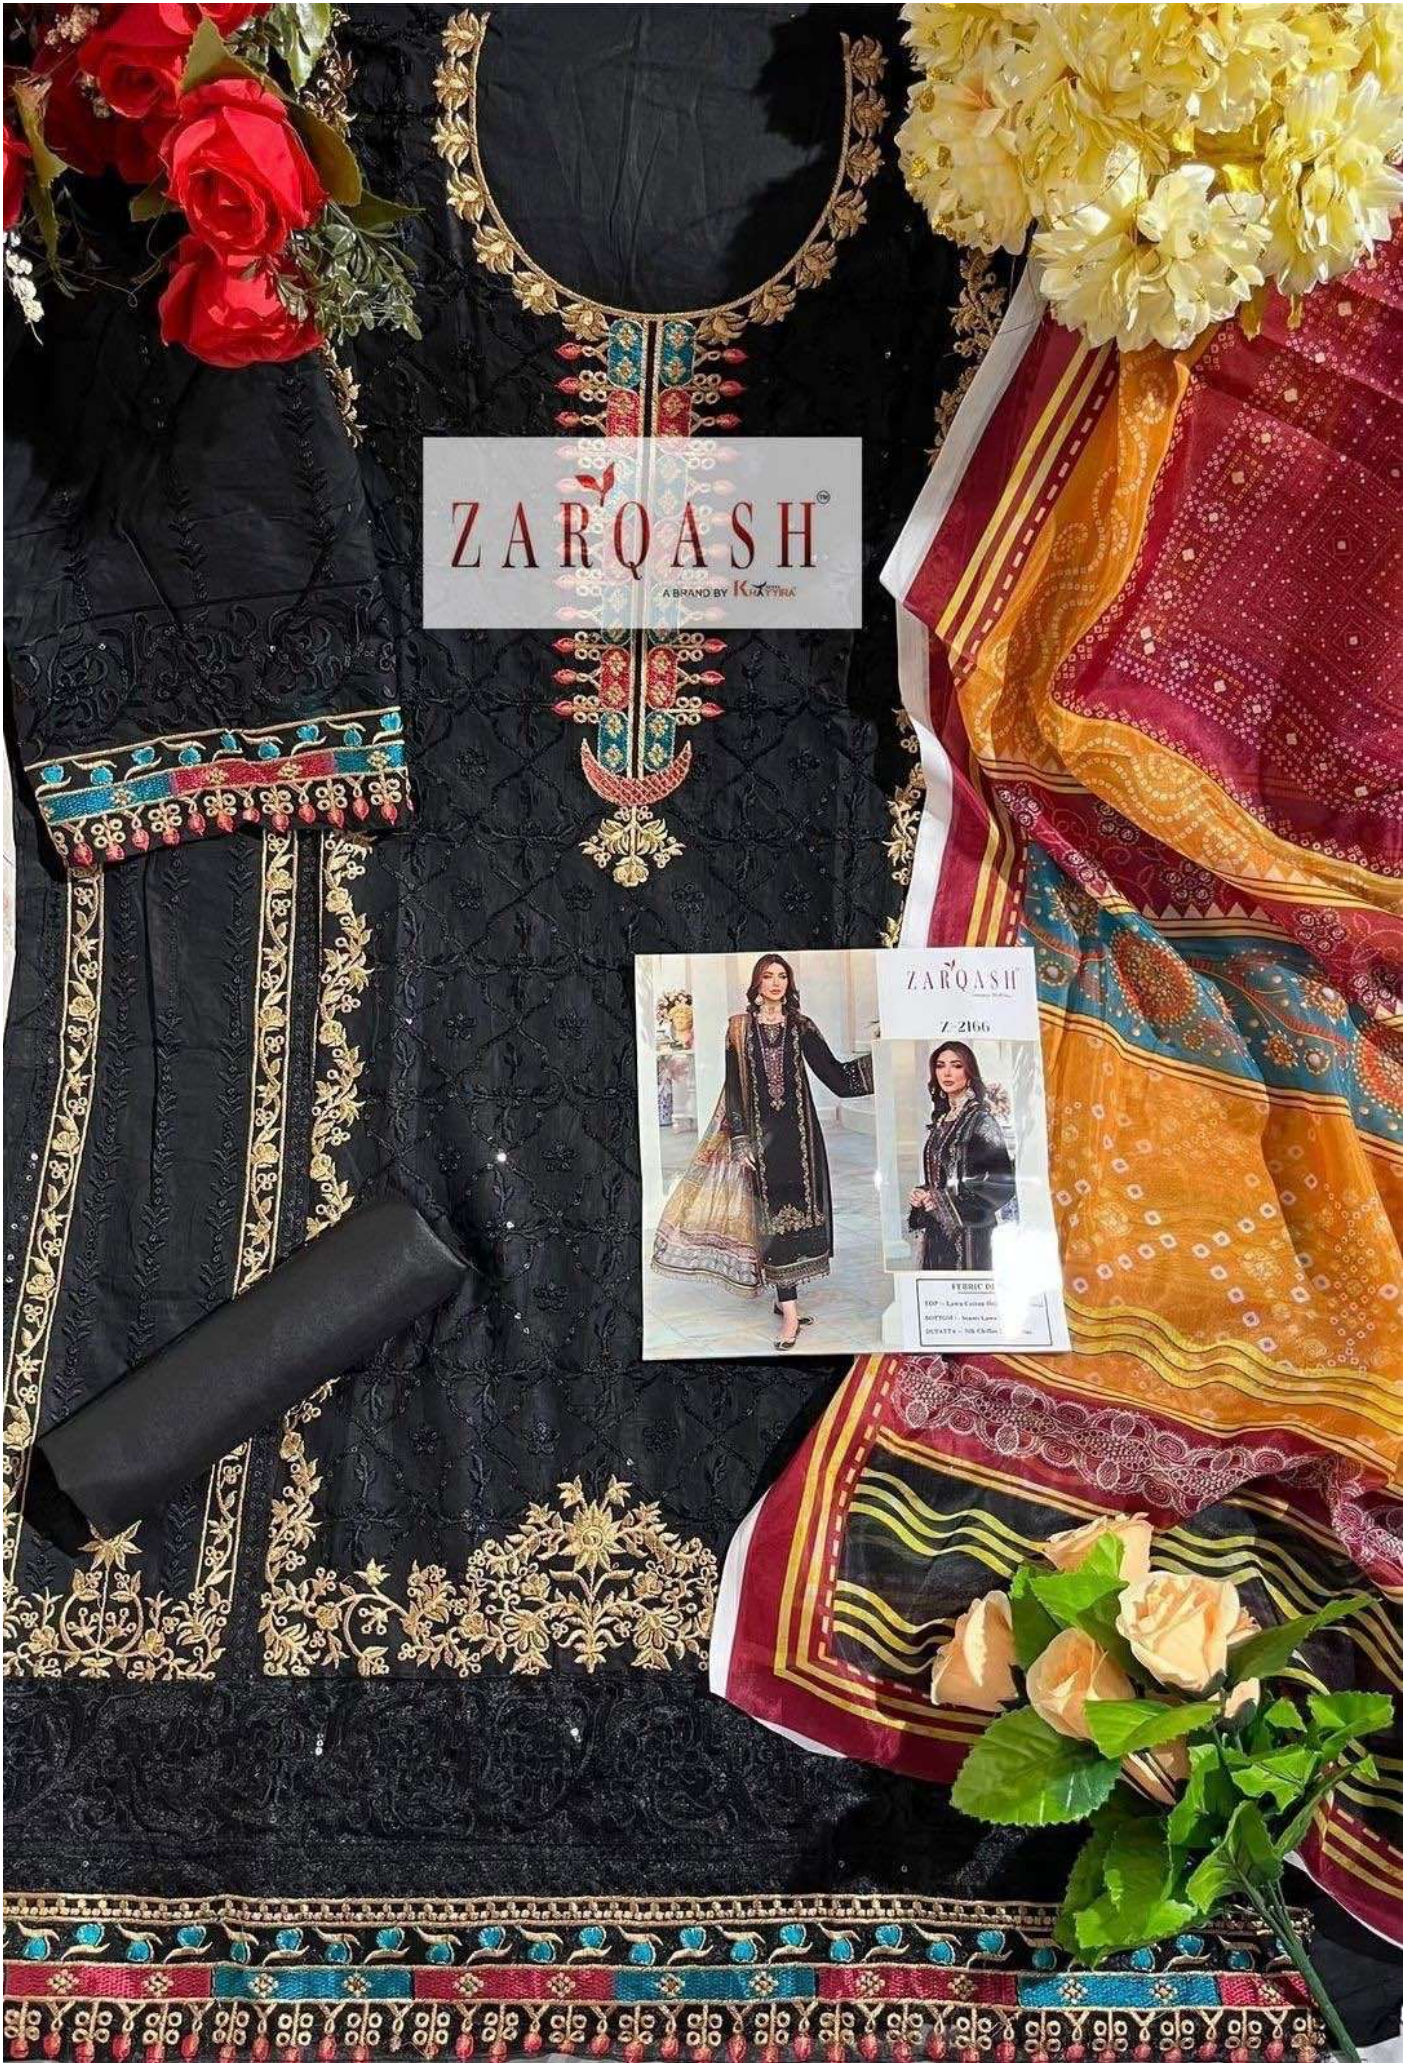

ZARQASH[®]
A BRAND BY KUTUB

NOOR CHIKANKARI

ZARQASH[™]
A BRAND BY **KAYPIK**

Z-2164

FEBRIC DETAILS

TOP :- Lawn Cotton Heavy Embroidered.

BOTTOM :- Seami Lawn Cotton.

DUPATTA :- Silk Chiffon Digital Print.

ZARQASH[®]
A BRAND BY KHAYYRA

Z-2061

Z-2062

Z-2063

Z-2064

Z-2065

Z-2066

FABRIC DETAILS
TOP :- Lawn Cotton Heavy Embroidered.
BOTTOM :- Seami Lawn Cotton.
DUPATTA :- Silk Chiffon Digital Print.

ZARQASH[™]
A BRAND BY KATYPERK

Z-2166

FEBRIC DETAILS

TOP :- Lawn Cotton Heavy Embroidered.

BOTTOM :- Seami Lawn Cotton.

DUPATTA :- Silk Chiffon Digital Print.

ZARQASH[®]
A BRAND BY KUTUB

NOOR CHIKANKARI

Z-2163

FEBRIC DETAILS

TOP :- Lawn Cotton Heavy Embroidered.

BOTTOM :- Seami Lawn Cotton.

DUPATTA :- Silk Chiffon Digital Print.

ZARQASH[™]
A BRAND BY KATYPERK

Z-2161

FEBRIC DETAILS