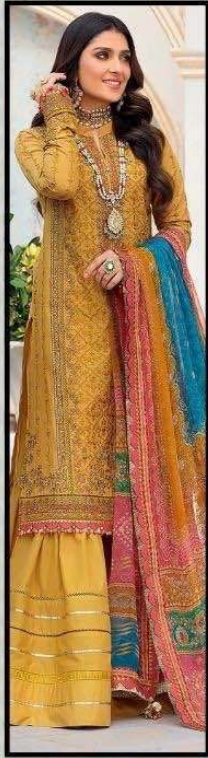

ZARQASH[®]
A BRAND BY KUTUB

NOOR CHIKANKARI

ZARQASH[™]
A BRAND BY **KAYPIK**

Z-2164

FEBRIC DETAILS

TOP :- Lawn Cotton Heavy Embroidered.

BOTTOM :- Seami Lawn Cotton.

DUPATTA :- Silk Chiffon Digital Print.

ZARQASH[®]
A BRAND BY KHAYYRA

Z-2061

Z-2062

Z-2063

Z-2064

Z-2065

Z-2066

FABRIC DETAILS
TOP :- Lawn Cotton Heavy Embroidered.
BOTTOM :- Seami Lawn Cotton.
DUPATTA :- Silk Chiffon Digital Print.

ZARQASH[™]
A BRAND BY KATYPERK

Z-2166

FEBRIC DETAILS

TOP :- Lawn Cotton Heavy Embroidered.

BOTTOM :- Seami Lawn Cotton.

DUPATTA :- Silk Chiffon Digital Print.

ZARQASH[®]
A BRAND BY KUTUB

NOOR CHIKANKARI