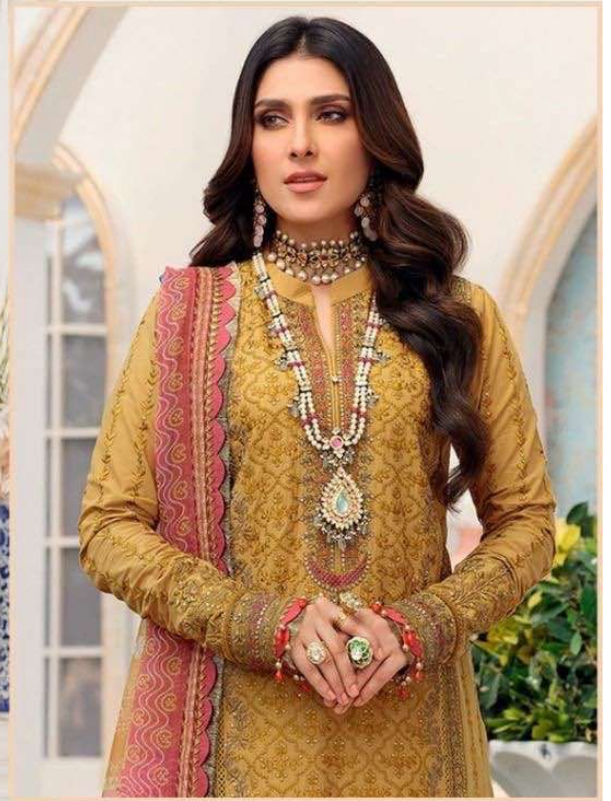

ZARQASH™
A BRAND BY KATYPERK

Z-2162

FEBRIC DETAILS

TOP :- Lawn Cotton Heavy Embroidered.

BOTTOM :- Seami Lawn Cotton.

DUPATTA :- Silk Chiffon Digital Print.