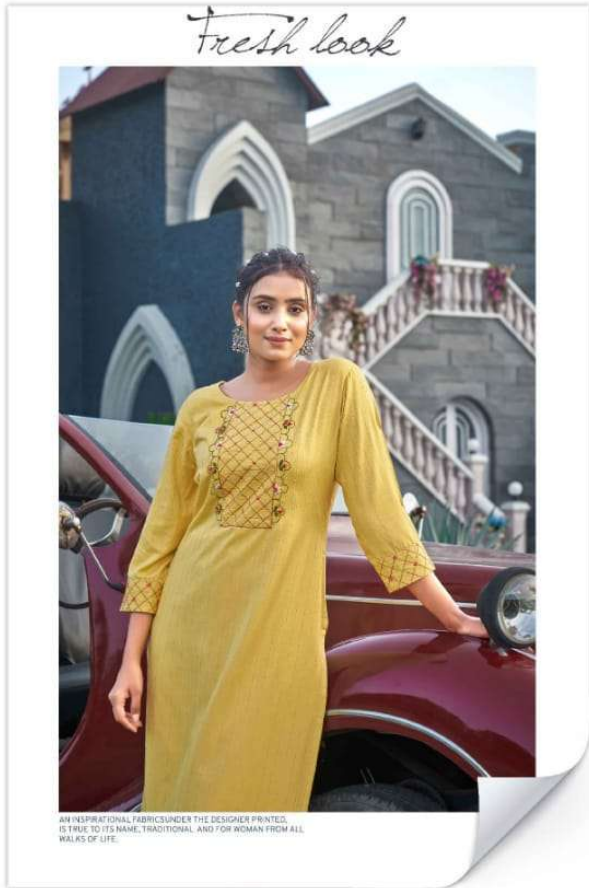

STYLE.13556