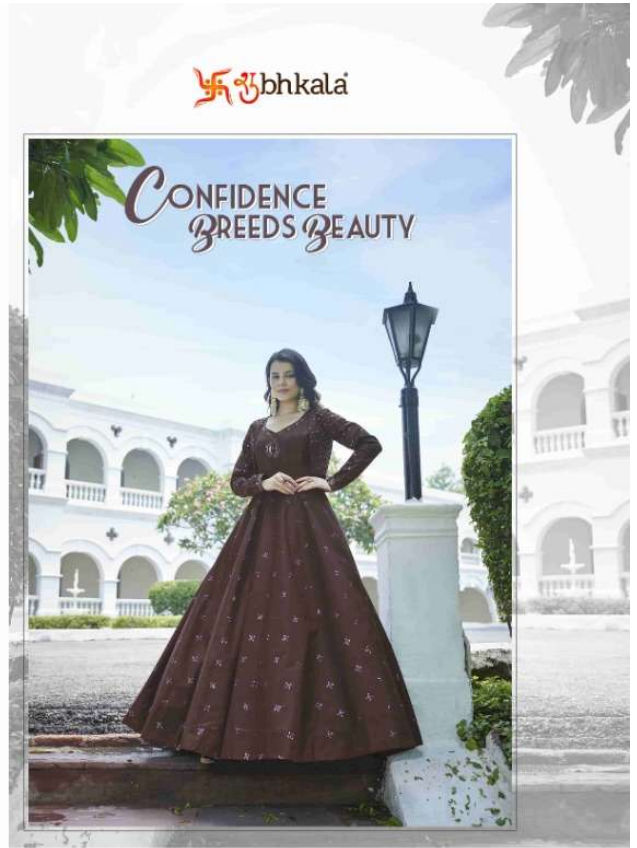

शुभकला

FLORY VOL. 21

शुभकला

4755

THE ART OF DRESSING

4754

DON'T EVER
DOUBT YOUR
WORTH
4753

BEAUTY
THAT
NEVER
FADES

bhkala

4752

*Confidence
Breeds Beauty*

शुभकला

CONFIDENCE
BREEDS BEAUTY

4751

*DON'T EVER
DOUBT YOUR
WORTH*

 bhkala

4752

शुभकला bhkala

BEAUTY
THAT
NEVER
FADES

4751

शुभकला bhkala

FLORY VOL. 21

FLORY VOL. 21

Design NO. (SKU)	Gown & Inner Color	Koti Color	Gown Fabric	Koti Fabric	Inner Fabric	Gown Work	Koti Work	SIZE (SEMI - STITCHED)	Top Length INCH	Inner Length MTR	Koti Length
4751	Green	Yellow	Cotton	Cotton	Silk Crepe	Sequince Embroidered Work	Thread With Sequince Embroidered	Semi Stitched (Customized from 34 to 46)	58	3	15 INCH
4752	Olive	Multi	Cotton	Cotton	Silk Crepe	Sequince Embroidered Work	Thread With Sequince Embroidered	Semi Stitched (Customized from 34 to 46)	58	3	15 INCH
4753	Black	Multi	Cotton	Cotton	Silk Crepe	Sequince Embroidered Work	Thread With Sequince Embroidered	Semi Stitched (Customized from 34 to 46)	58	3	15 INCH
4754	Dark Maroon	Dark Maroon	Cotton	Cotton	Silk Crepe	Sequince Embroidered Work	Thread With Sequince Embroidered	Semi Stitched (Customized from 34 to 46)	58	3	15 INCH
4755	Blue	Multi	Cotton	Cotton	Silk Crepe	Sequince Embroidered Work	Thread With Sequince Embroidered	Semi Stitched (Customized from 34 to 46)	58	3	15 INCH