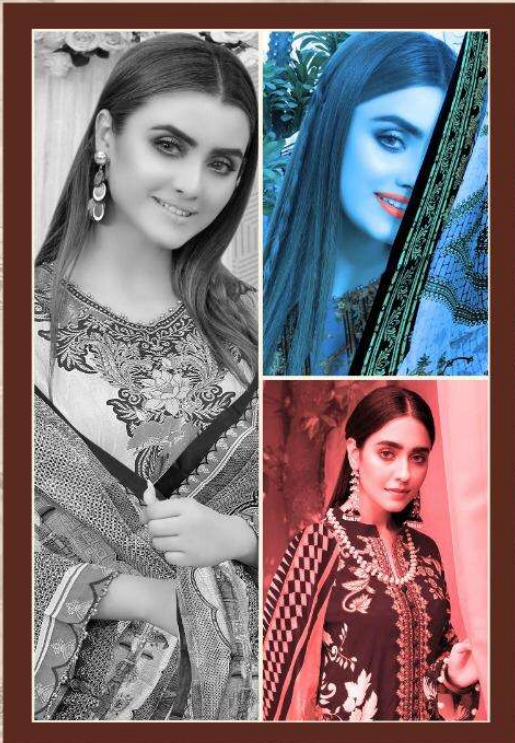

Nafsa Cotton®
100% Cotton Salwar Suits
Ayesha Ibrahim

Floral Fantasies