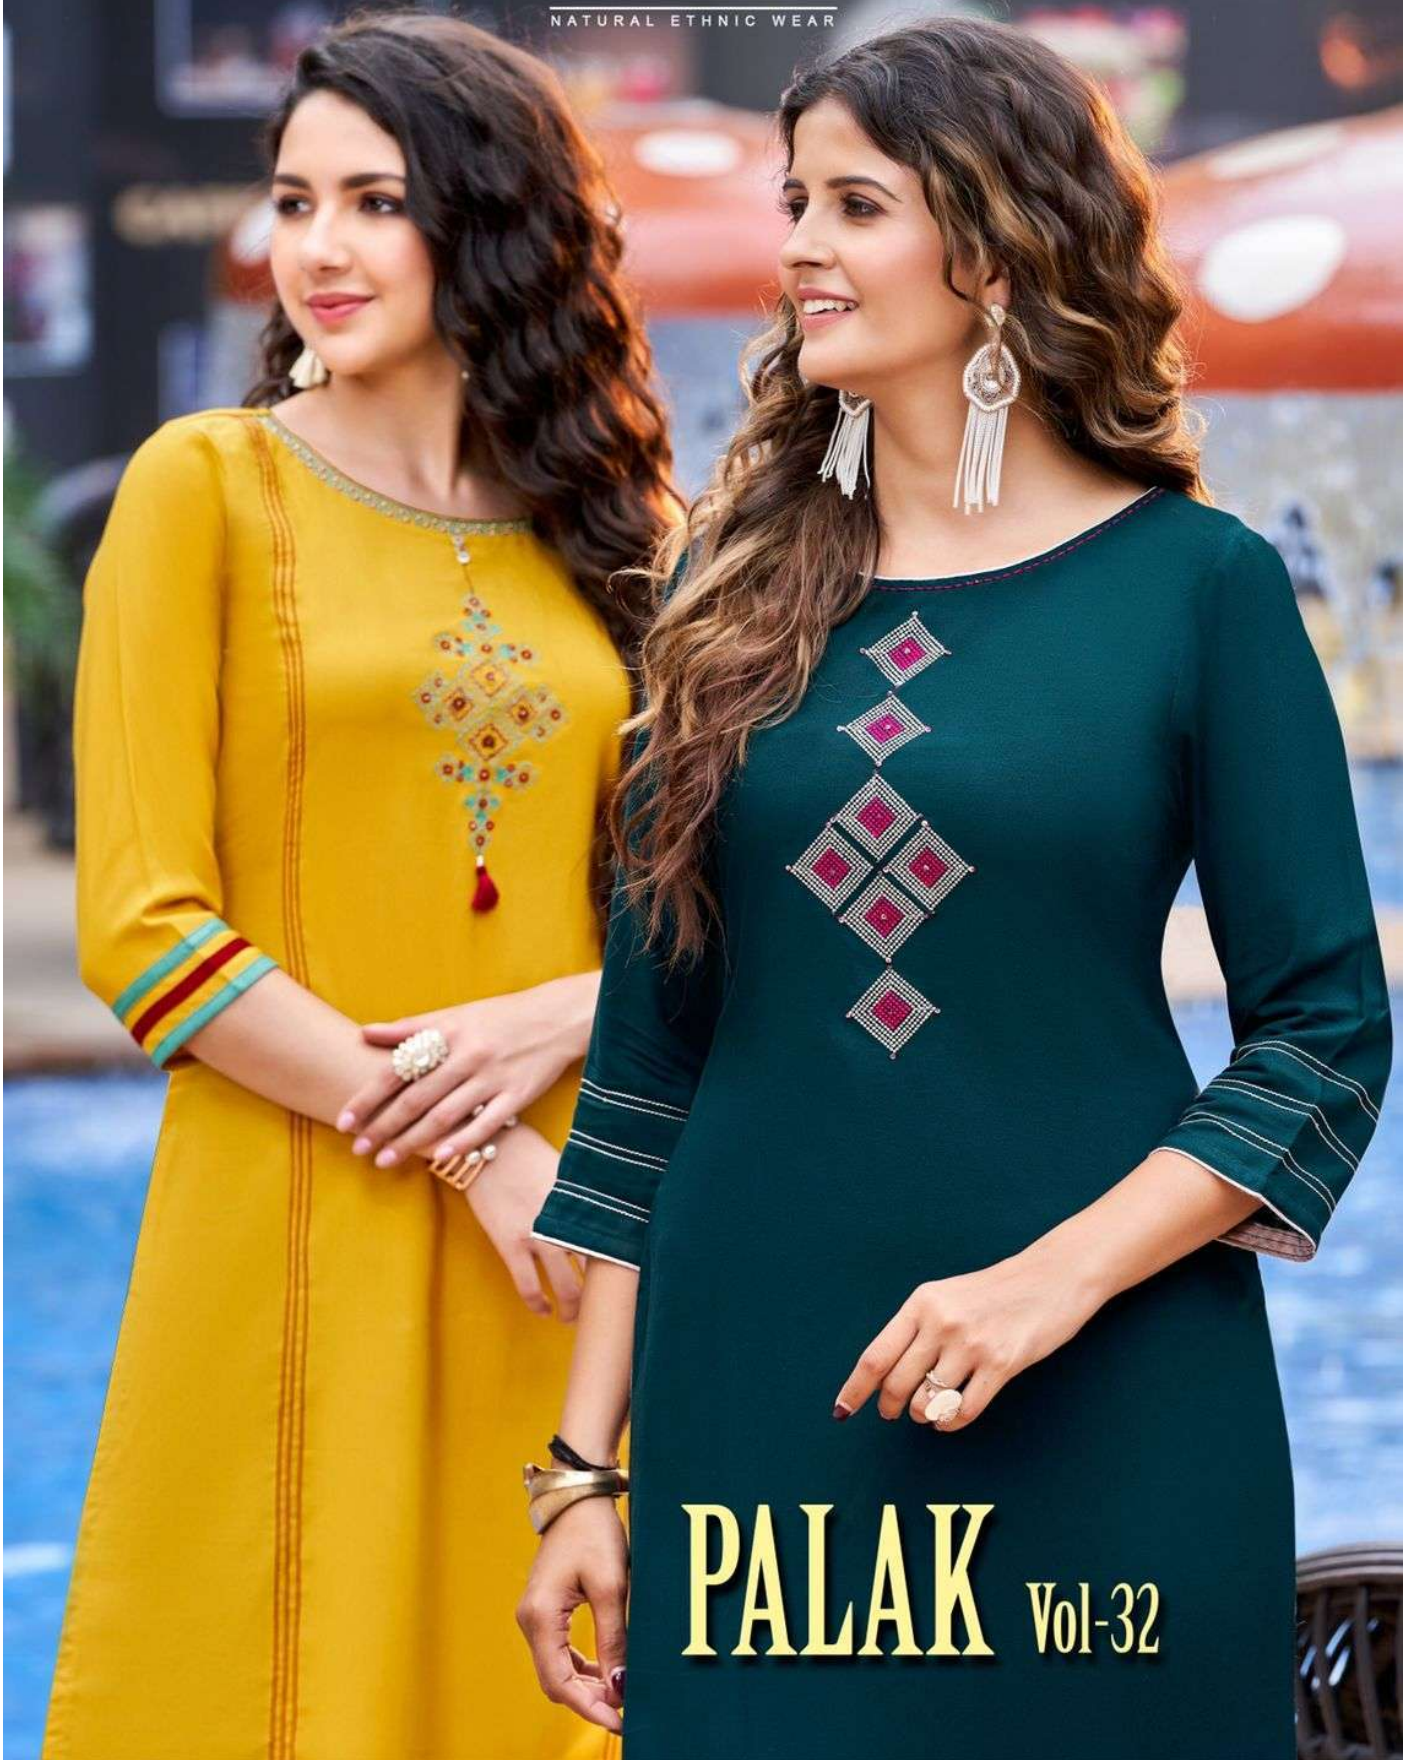

**MITTOO**

NATURAL ETHNIC WEAR

**PALAK** Vol-32

**MITTOO**

NATURAL ETHNIC WEAR

**PALAK** Vol-32

  
**MITTOO**

D.NO. 1276