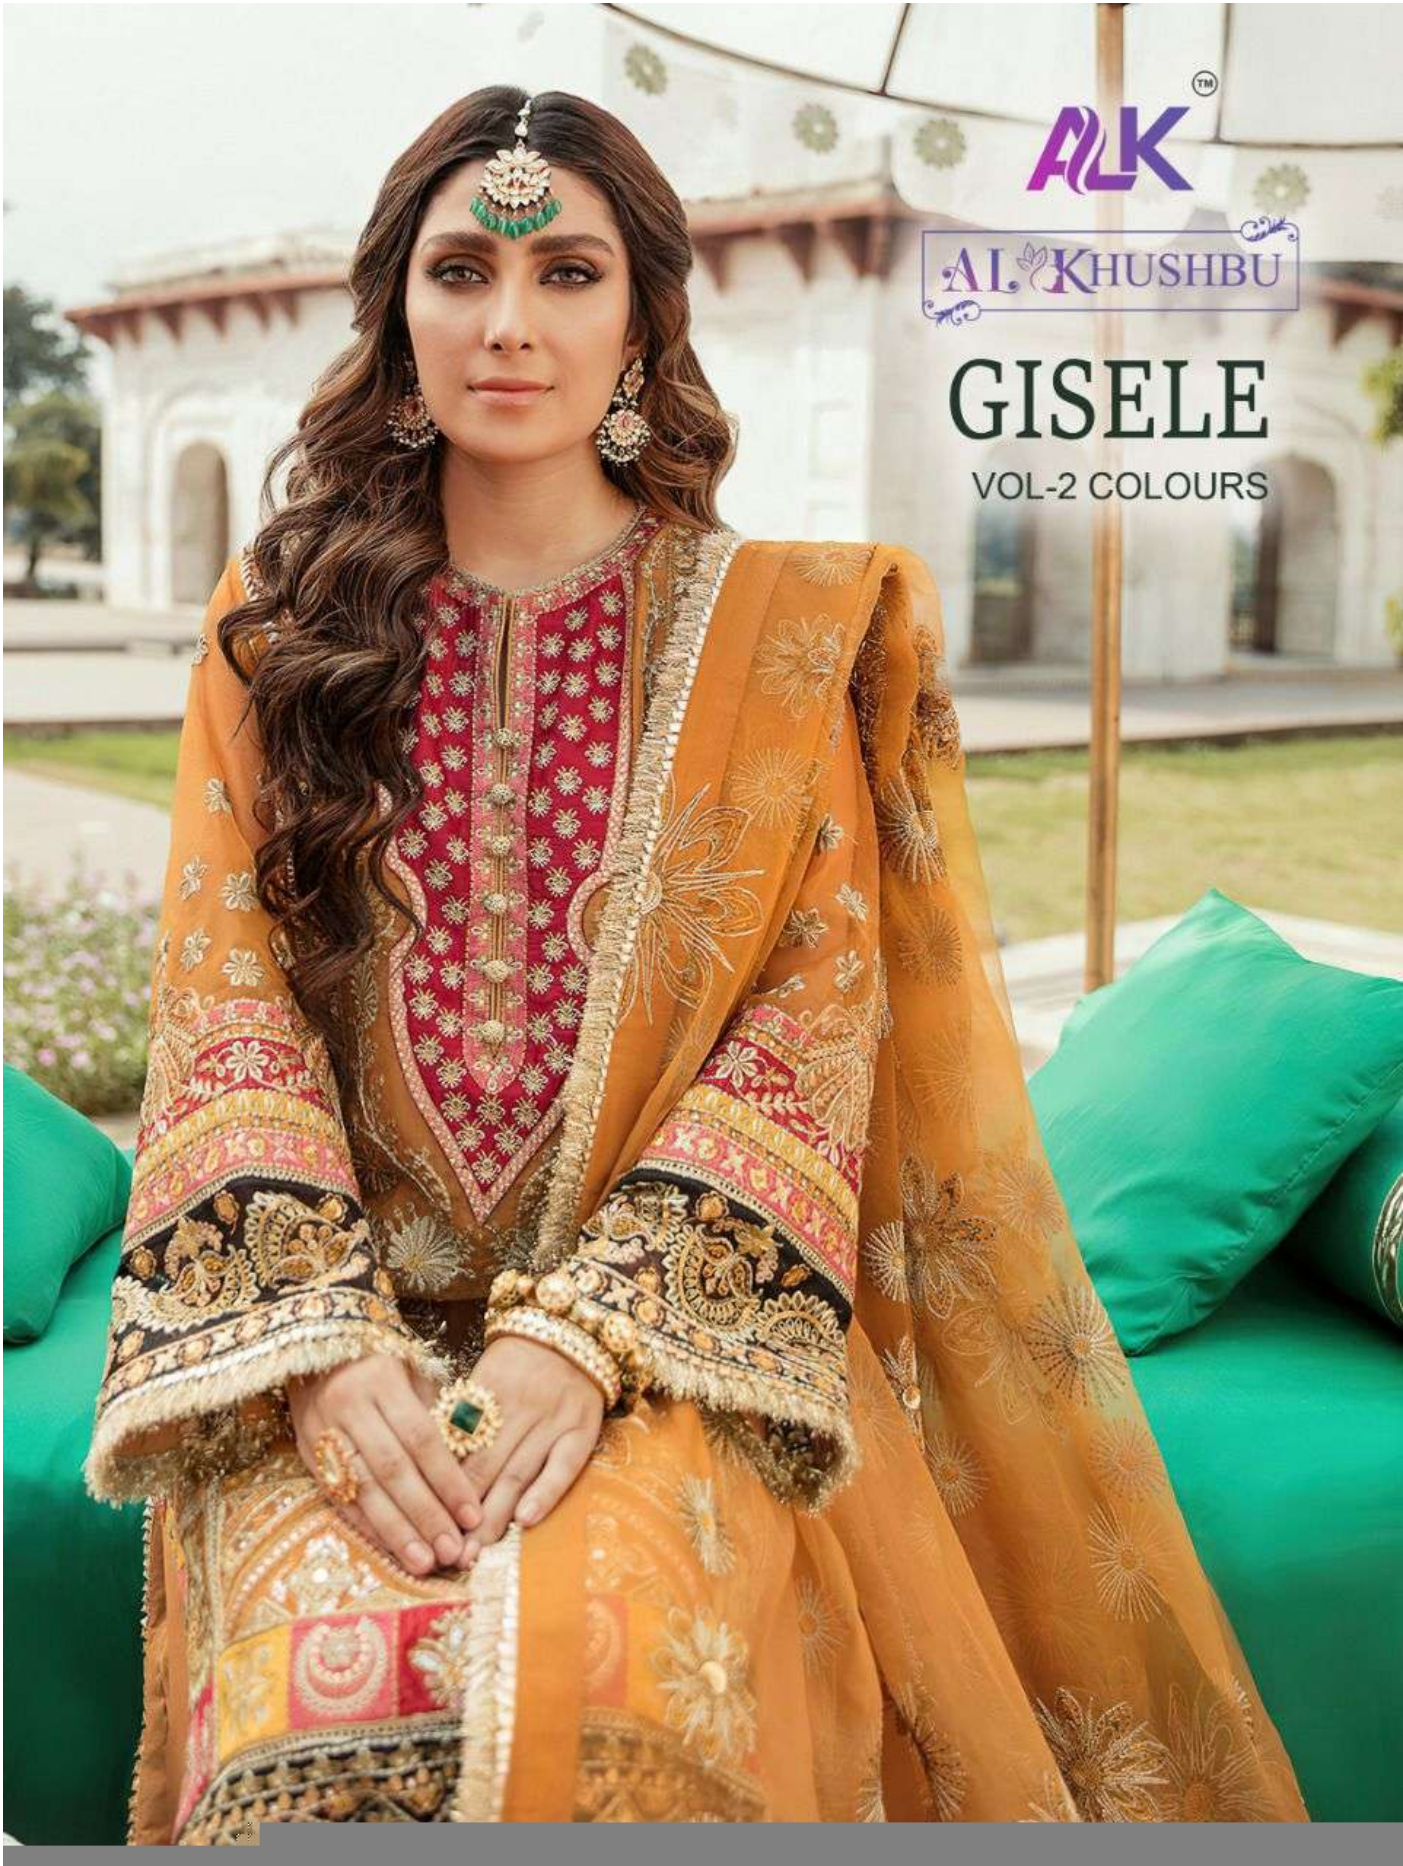

ALK^{TM}

AL KHUSHBU

GISELE

VOL-2 COLOURS