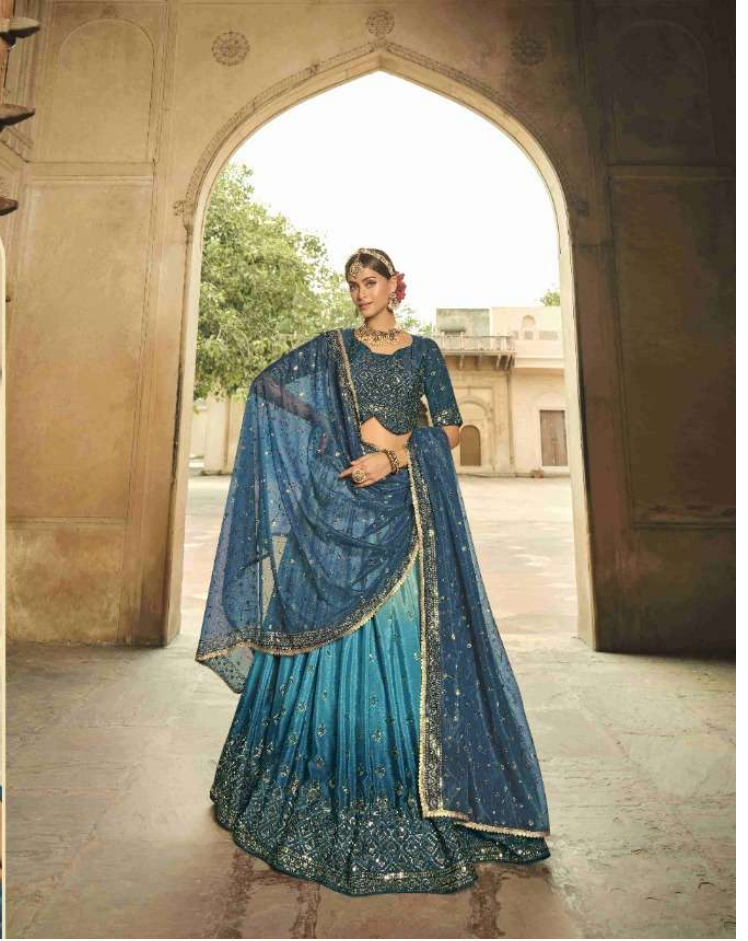

Subhkala

2166