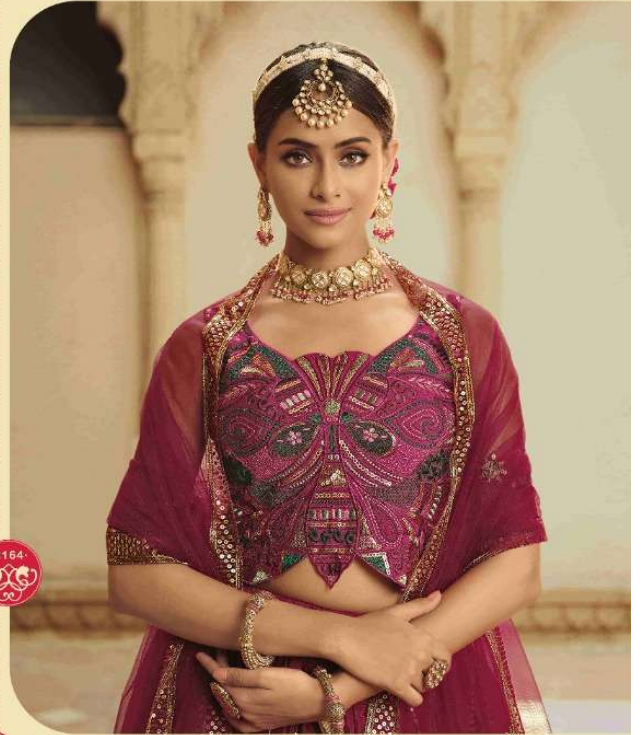

Swastika bhkala