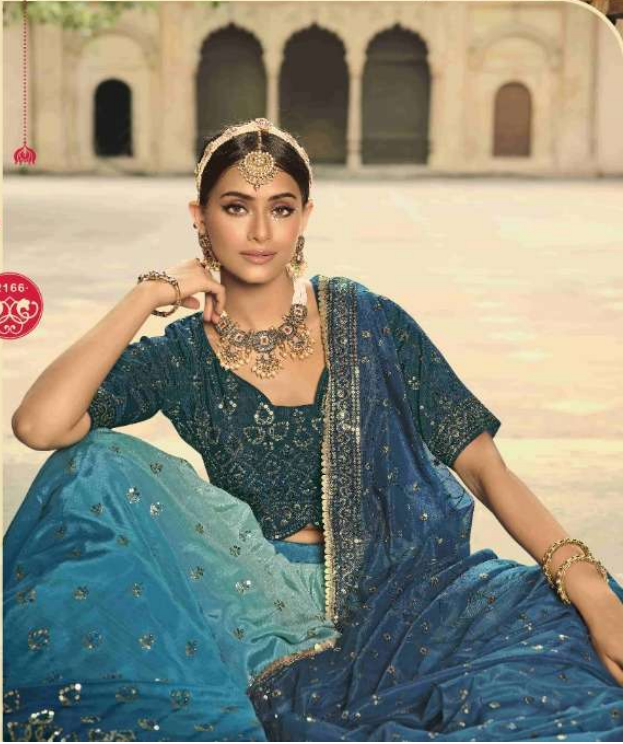

Subhkala

2166