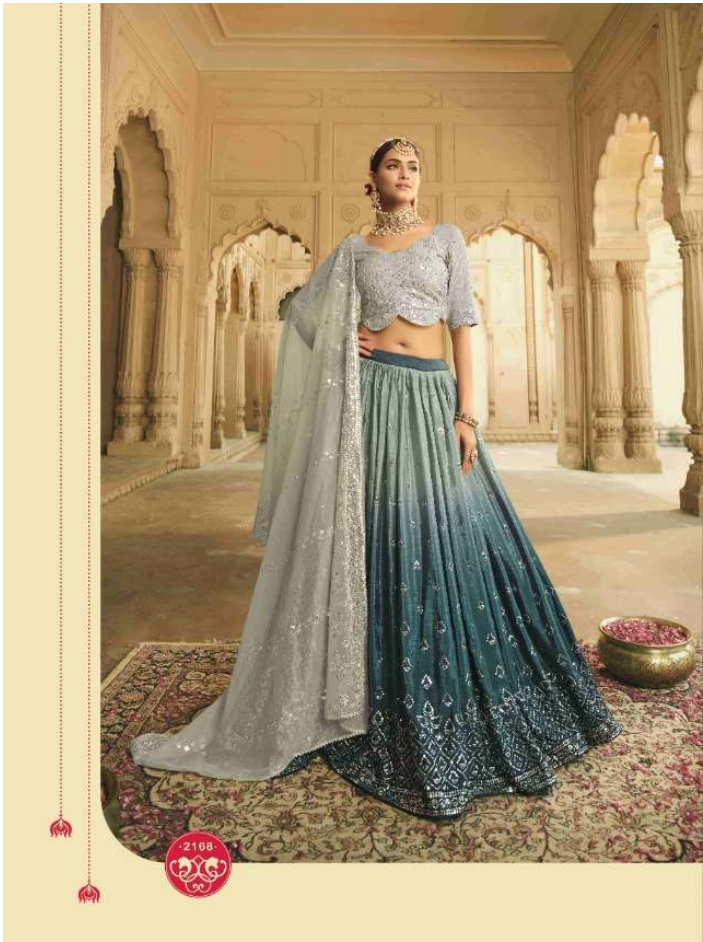

2167

શ્રીbhkala

If you're keeping it low-key, you're also not so deep as mink! This outfit ensemble has got you covered when it comes to making a stylish statement.

2168

Design NO. (SKU)	Main Color	Lehenga & Belt Fabric	Choli Fabric	Dupatta Fabric	Size (Semi-Stitched)	Lehenga & Belt Work	Choli Work	Dupatta Work	Choli Length MTR	Lehenga Length MTR	Dupatta Length MTR	Weight
2161	Peach To Pink Multi Color	Silk	Silk	Fancy Net	UPTO 42 BUST AND WAIST	Thread with sequince embroidered work	Thread with sequince embroidered work	Thread with sequince embroidered work	1 MTR	42 INCH	2.30 MTR	2 KG
2162	Pista Green To Olive Multi Color	Silk	Silk	Georgette	UPTO 42 BUST AND WAIST	Sequince embroidered work	Print with Sequince Embroidered Work	Sequince Embroidered work	1 MTR	42 INCH	2.30 MTR	2 KG
2163	Pista To Mehendi Multi Color	Silk	Silk	Fancy Net	UPTO 42 BUST AND WAIST	Sequince embroidered work	Print with Sequince Embroidered Work	Sequince Embroidered work	1.2 MTR	42 INCH	2.30 MTR	2 KG
2164	Deep Pink To Purple Multi Color	Silk	Silk	NET	UPTO 42 BUST AND WAIST	Sequince embroidered work	Thread with sequince embroidered work	Thread with sequince embroidered work	1 MTR	42 INCH	2.30 MTR	2 KG
2165	Dusty Multi Color	Silk	Silk	NET	UPTO 42 BUST AND WAIST	Sequince embroidered work	Sequince embroidered work	Sequince embroidered work	1 MTR	42 INCH	2.30 MTR	2 KG
2166	Blue To Teal Blue Multi Color	Silk	Silk	Fancy Net	UPTO 42 BUST AND WAIST	Sequince embroidered work	Sequince embroidered work	Sequince embroidered work	1 MTR	42 INCH	2.30 MTR	2 KG
2167	Pink To Magenta Multi Color	Silk	Silk	Fancy Net	UPTO 42 BUST AND WAIST	Sequince embroidered work	Thread with sequince embroidered work	Sequince embroidered work	1 MTR	42 INCH	2.30 MTR	2 KG
2168	Grey To Teal Blue Multi Color	Silk	Silk	Fancy Net	UPTO 42 BUST AND WAIST	Sequince embroidered work	Sequince embroidered work	Sequince embroidered work	1 MTR	42 INCH	2.30 MTR	2 KG