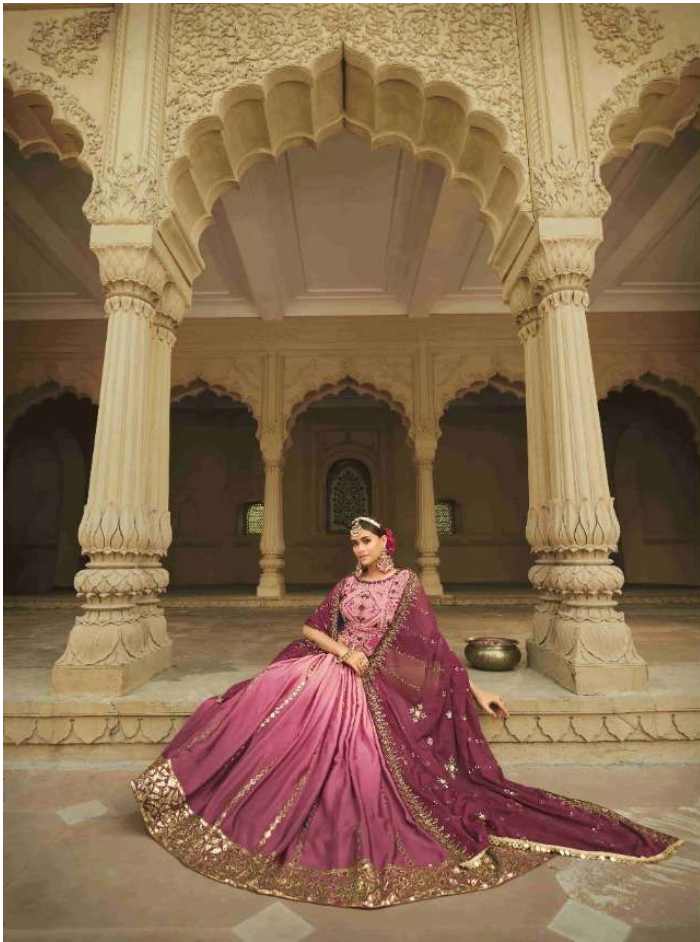

bhkala

2167