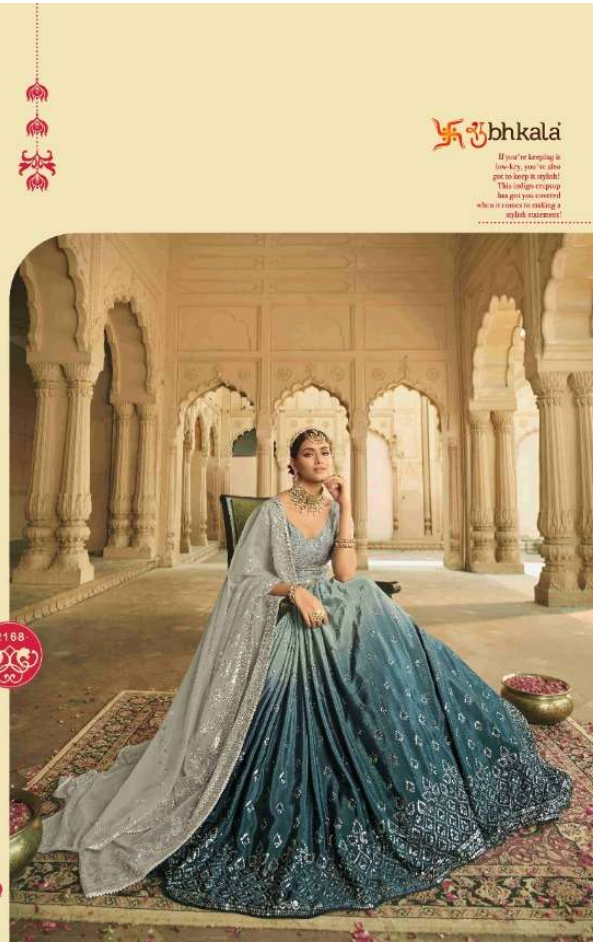

શ્રીbhkala

2168