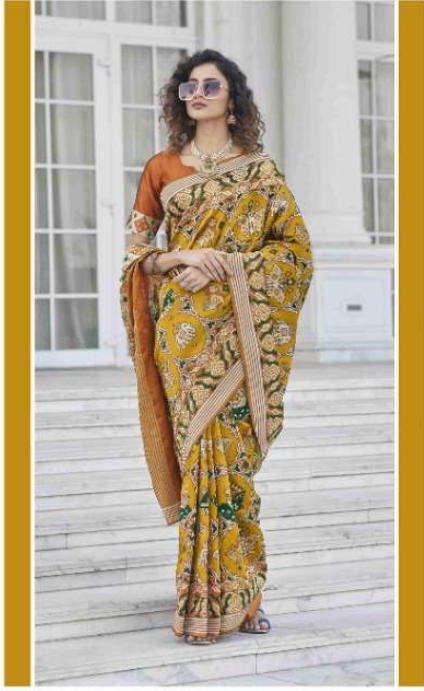

शुभवस्त्रा

D.NO 5363