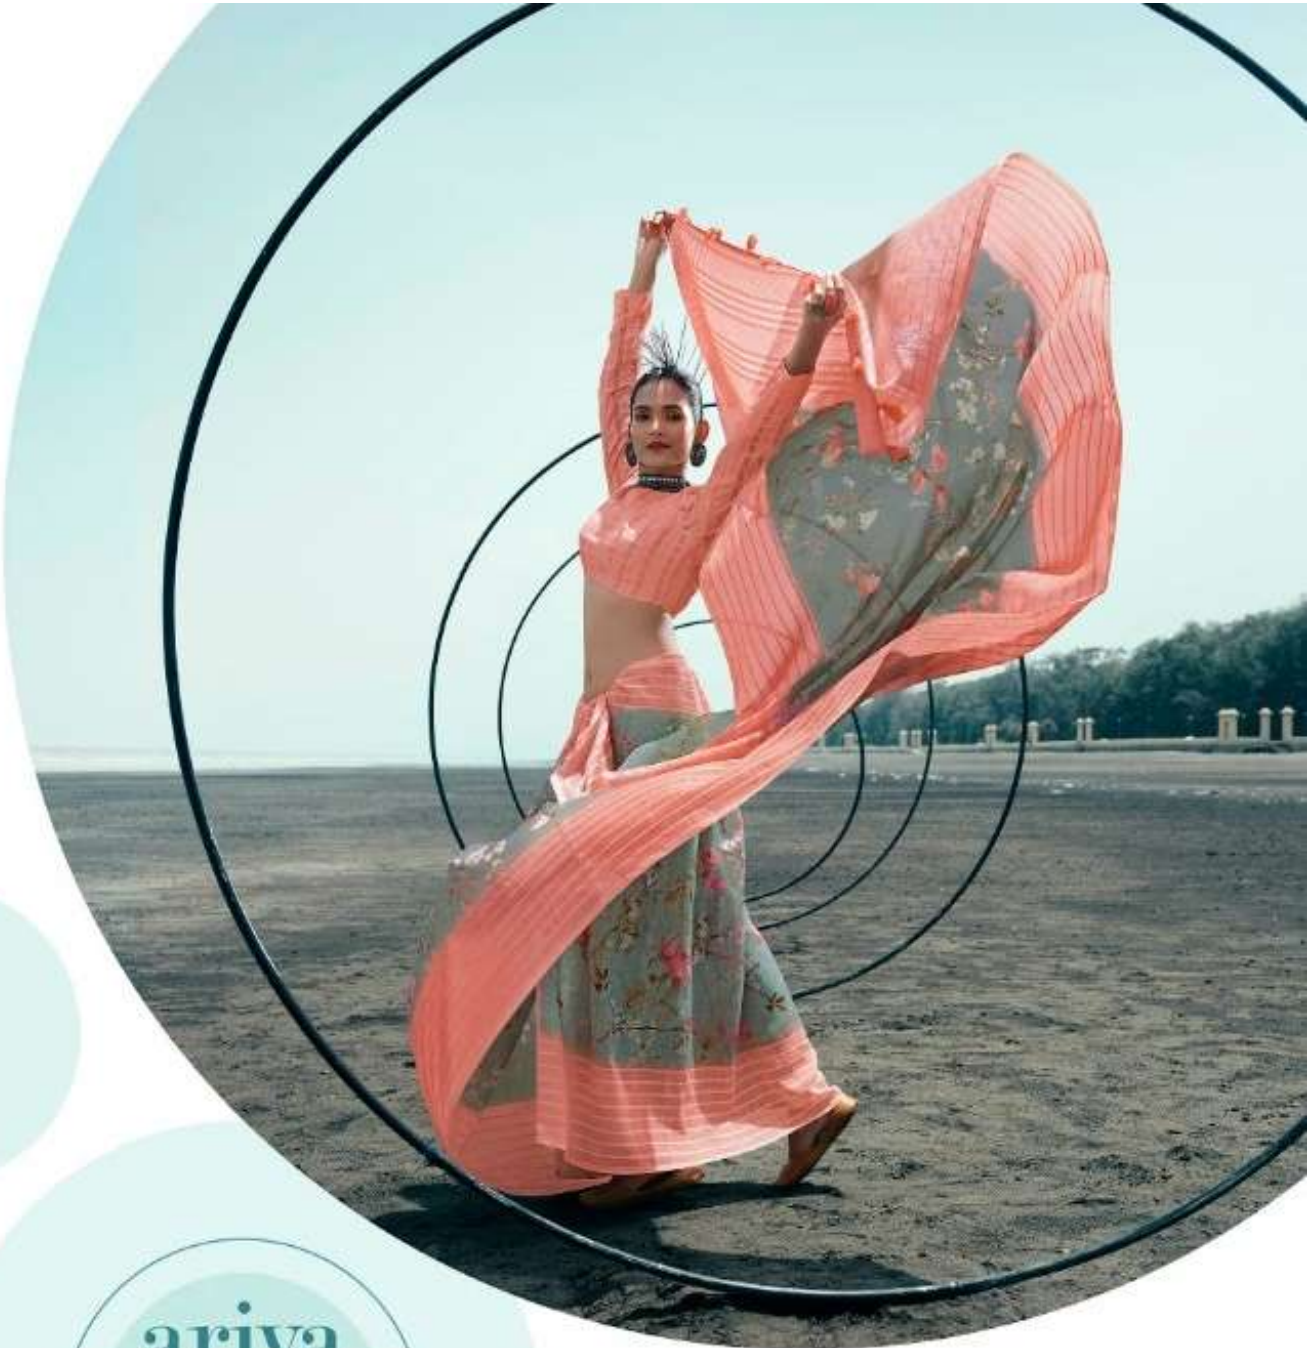

EDITED BY LICE

EDITED BY

graceful  
grandeur

• 3201 •

Pankh  
BRANDS OF PANNA

get going with these  
**stylish  
sarees**

A decorative flourish consisting of intricate, swirling patterns in a light teal color, positioned below the text.

soulful sky

dreamful  
drapes

peaceful  
panorama

Pankh  
Beauty of Women

beautiful  
breeze

soulful  
sky

Pankh  
Beauty of Wastelands

wonderful  
waves