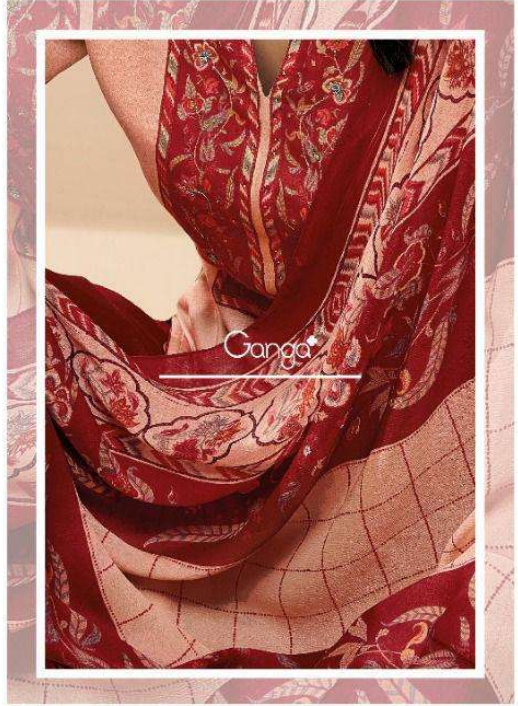

Ganga

Sarang

C1157

C1158

C1191

C1192

Ganga®

PRODUCT NAME	SARANG
D.NO.	C1157 TO C1162
DESCRIPTION	<p>TOP PREMIUM MODAL SATIN PRINTED WITH EMBROIDERY & HAND WORK</p> <p>BOTTOM PREMIUM COTTON SATIN SOLID</p> <p>DUPATTA FINEST CHINNON CHIFFON PRINTED</p>
HSN CODE	540834
WHOLESALE PRICE	1995/- EACH+GST(EXTRA)