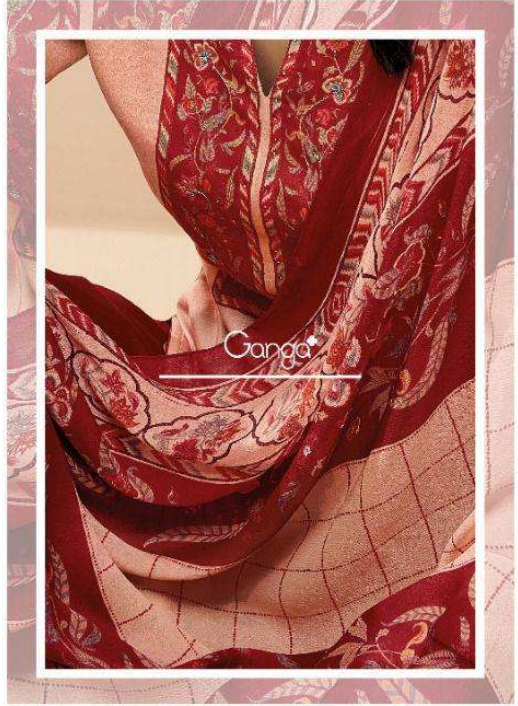

Ganga

Sarang

C.1157

C.1158

C.1161

C.1162

C.1159

C.1160

Ganga®

PRODUCT NAME	SARANG
D.NO.	C1157 TO C1162
DESCRIPTION	TOP PREMIUM MODAL SATIN PRINTED WITH EMBROIDERY & HAND WORK BOTTOM PREMIUM COTTON SATIN SOLID DUPATTA FINEST CHINNON CHIFFON PRINTED
HSN CODE	540834
WHOLESALE PRICE	1995/- EACH+GST(EXTRA)