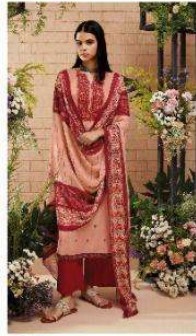

Ganga

Sarang

C.1157

C.1158

C.1161

C.1162

C.1159

C.1160

Ganga®

PRODUCT NAME	SARANG
D.NO.	C1157 TO C1162
DESCRIPTION	TOP PREMIUM MODAL SATIN PRINTED WITH EMBROIDERY & HAND WORK BOTTOM PREMIUM COTTON SATIN SOLID DUPATTA FINEST CHINNON CHIFFON PRINTED
HSN CODE	540834
WHOLESALE PRICE	1995/- EACH+GST(EXTRA)