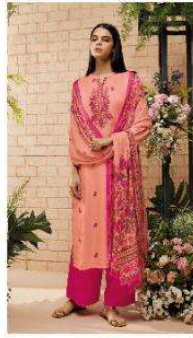

Ganga

Sarang

C1157

C1158

C1191

C1192

Ganga®

PRODUCT NAME	SARANG
D.NO.	C1157 TO C1162
DESCRIPTION	<p>TOP PREMIUM MODAL SATIN PRINTED WITH EMBROIDERY & HAND WORK</p> <p>BOTTOM PREMIUM COTTON SATIN SOLID</p> <p>DUPATTA FINEST CHINNON CHIFFON PRINTED</p>
HSN CODE	540834
WHOLESALE PRICE	1995/- EACH+GST(EXTRA)