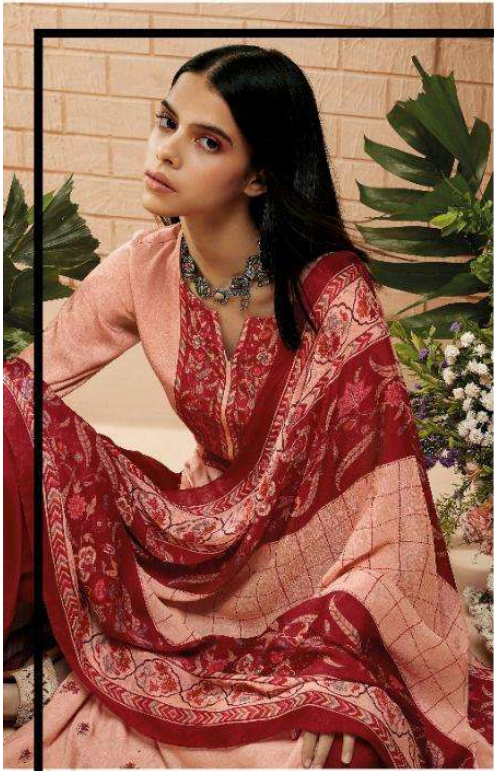

Ganga / C1159