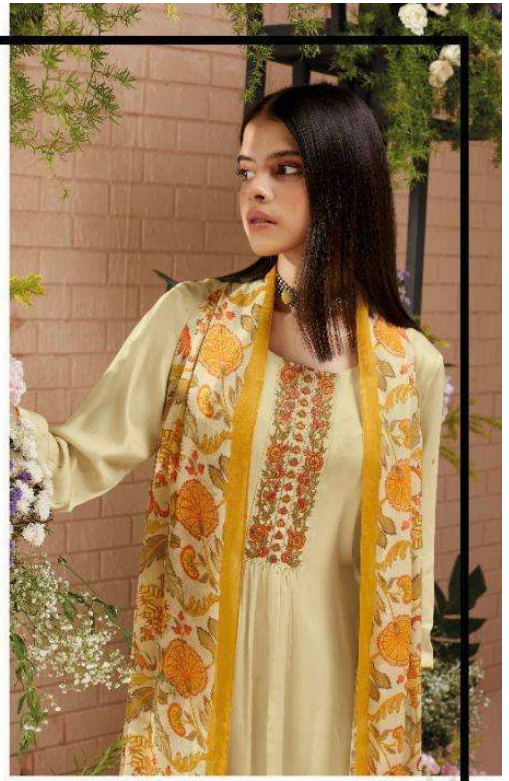

Ganga / C1187

Ganga CHISA

Ganga / C1139

Ganga CI169

PRODUCT NAME	SARANG
D.NO.	C1157 TO C1162
DESCRIPTION	TOP PREMIUM MODAL SATIN PRINTED WITH EMBROIDERY & HAND WORK BOTTOM PREMIUM COTTON SATIN SOLID DUPATTA FINEST CHINNON CHIFFON PRINTED
HSN CODE	540834
WHOLESALE PRICE	1995/- EACH+GST(EXTRA)