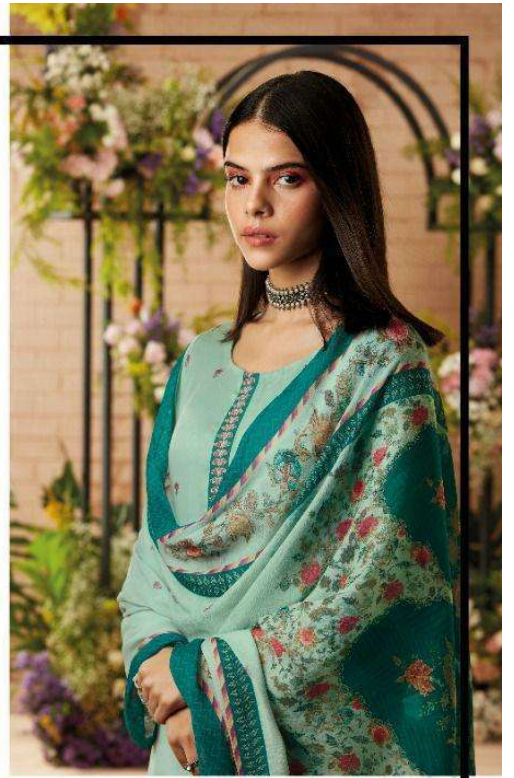

C.1157

C.1158

C.1191

C.1192

C.1159

C.1160

Ganga®

Ganga CI169

Ganga / C1187

Ganga CHISA

Ganga / C1139

Ganga  C1169

PRODUCT NAME	<b>SARANG</b>
D.NO.	C1157 TO C1162
DESCRIPTION	<b>TOP</b> PREMIUM MODAL SATIN PRINTED WITH EMBROIDERY & HAND WORK  <b>BOTTOM</b> PREMIUM COTTON SATIN SOLID  <b>DUPATTA</b> FINEST CHINNON CHIFFON PRINTED
HSN CODE	<b>540834</b>
WHOLESALE PRICE	<b>1995/- EACH+GST(EXTRA)</b>