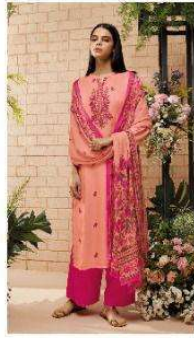

C.1157

C.1158

C.1191

C.1192

C.1159

C.1160

Ganga®

Ganga CI169

Ganga / C1187

Ganga CHISA

Ganga / C1139

Ganga  C1169

PRODUCT NAME	<b>SARANG</b>
D.NO.	C1157 TO C1162
DESCRIPTION	<b>TOP</b> PREMIUM MODAL SATIN PRINTED WITH EMBROIDERY & HAND WORK  <b>BOTTOM</b> PREMIUM COTTON SATIN SOLID  <b>DUPATTA</b> FINEST CHINNON CHIFFON PRINTED
HSN CODE	<b>540834</b>
WHOLESALE PRICE	<b>1995/- EACH+GST(EXTRA)</b>