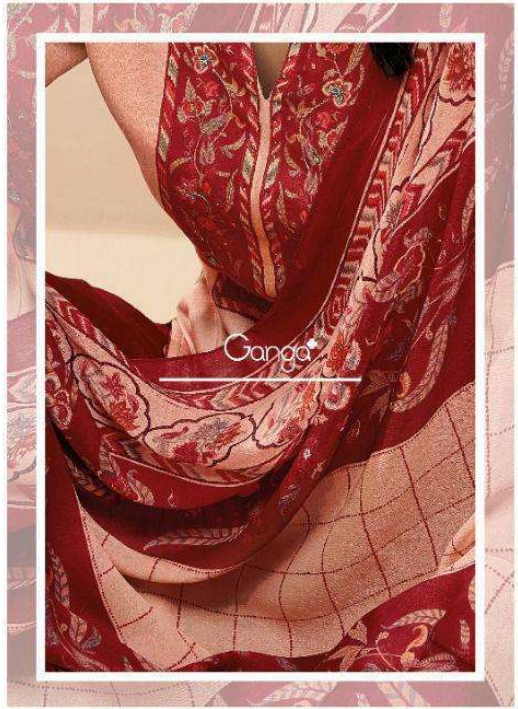

Ganga / C1187

Ganga CHISA

Ganga / C1139

Ganga  C1169

PRODUCT NAME	<b>SARANG</b>
D.NO.	C1157 TO C1162
DESCRIPTION	<b>TOP</b> PREMIUM MODAL SATIN PRINTED WITH EMBROIDERY & HAND WORK  <b>BOTTOM</b> PREMIUM COTTON SATIN SOLID  <b>DUPATTA</b> FINEST CHINNON CHIFFON PRINTED
HSN CODE	<b>540834</b>
WHOLESALE PRICE	<b>1995/- EACH+GST(EXTRA)</b>