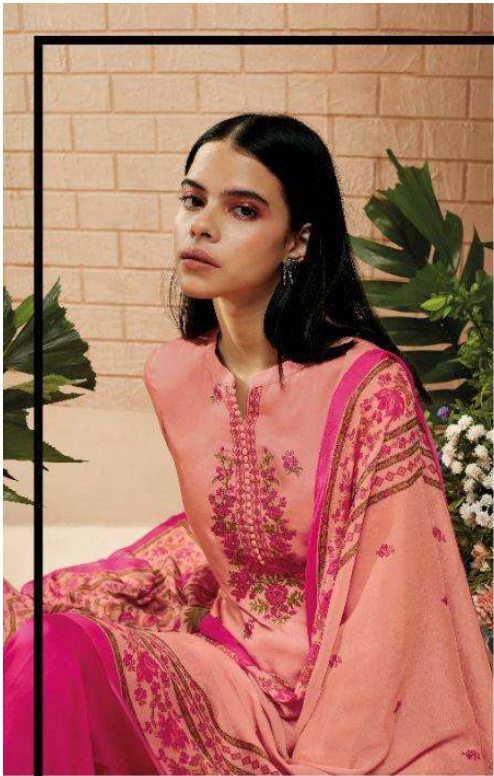

Ganga / C1187

Ganga CHISA

Ganga / C1139

Ganga  C1169

PRODUCT NAME	<b>SARANG</b>
D.NO.	C1157 TO C1162
DESCRIPTION	<b>TOP</b> PREMIUM MODAL SATIN PRINTED WITH EMBROIDERY & HAND WORK  <b>BOTTOM</b> PREMIUM COTTON SATIN SOLID  <b>DUPATTA</b> FINEST CHINNON CHIFFON PRINTED
HSN CODE	<b>540834</b>
WHOLESALE PRICE	<b>1995/- EACH+GST(EXTRA)</b>