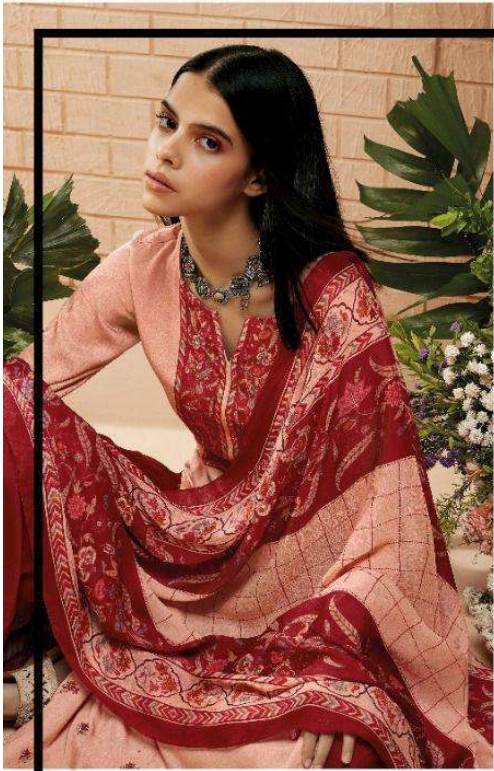

C.1157

C.1158

C.1191

C.1192

C.1159

C.1160

Ganga®

Ganga CI169

Ganga / C1187

Ganga CHISA

Ganga / C1139

Ganga CI169

PRODUCT NAME	SARANG
D.NO.	C1157 TO C1162
DESCRIPTION	TOP PREMIUM MODAL SATIN PRINTED WITH EMBROIDERY & HAND WORK BOTTOM PREMIUM COTTON SATIN SOLID DUPATTA FINEST CHINNON CHIFFON PRINTED
HSN CODE	540834
WHOLESALE PRICE	1995/- EACH+GST(EXTRA)