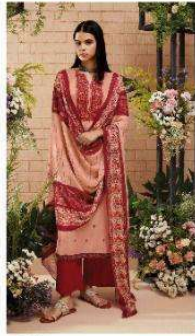

C.1157

C.1158

C.1191

C.1192

C.1159

C.1160

Ganga®

Ganga CI169

Ganga / C1187

Ganga CHISA

Ganga / C1139

Ganga  C1169

PRODUCT NAME	<b>SARANG</b>
D.NO.	C1157 TO C1162
DESCRIPTION	<b>TOP</b> PREMIUM MODAL SATIN PRINTED WITH EMBROIDERY & HAND WORK  <b>BOTTOM</b> PREMIUM COTTON SATIN SOLID  <b>DUPATTA</b> FINEST CHINNON CHIFFON PRINTED
HSN CODE	<b>540834</b>
WHOLESALE PRICE	<b>1995/- EACH+GST(EXTRA)</b>