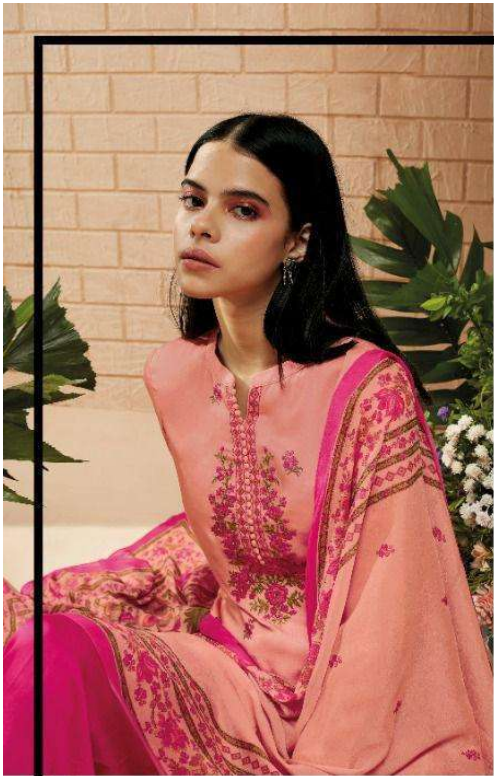

Ganga / C1187

Ganga CHISA

Ganga / C1139

Ganga CI169

PRODUCT NAME	SARANG
D.NO.	C1157 TO C1162
DESCRIPTION	TOP PREMIUM MODAL SATIN PRINTED WITH EMBROIDERY & HAND WORK BOTTOM PREMIUM COTTON SATIN SOLID DUPATTA FINEST CHINNON CHIFFON PRINTED
HSN CODE	540834
WHOLESALE PRICE	1995/- EACH+GST(EXTRA)