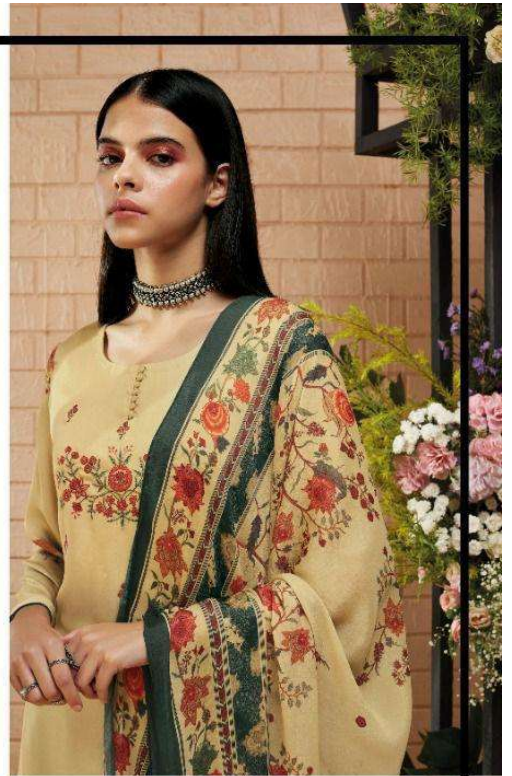

C.1157

C.1158

C.1191

C.1192

C.1159

C.1160

Ganga®

Ganga CI169

Ganga / C1187

Ganga CHISA

Ganga / C1139

Ganga  C1169

PRODUCT NAME	<b>SARANG</b>
D.NO.	C1157 TO C1162
DESCRIPTION	<b>TOP</b> PREMIUM MODAL SATIN PRINTED WITH EMBROIDERY & HAND WORK  <b>BOTTOM</b> PREMIUM COTTON SATIN SOLID  <b>DUPATTA</b> FINEST CHINNON CHIFFON PRINTED
HSN CODE	<b>540834</b>
WHOLESALE PRICE	<b>1995/- EACH+GST(EXTRA)</b>