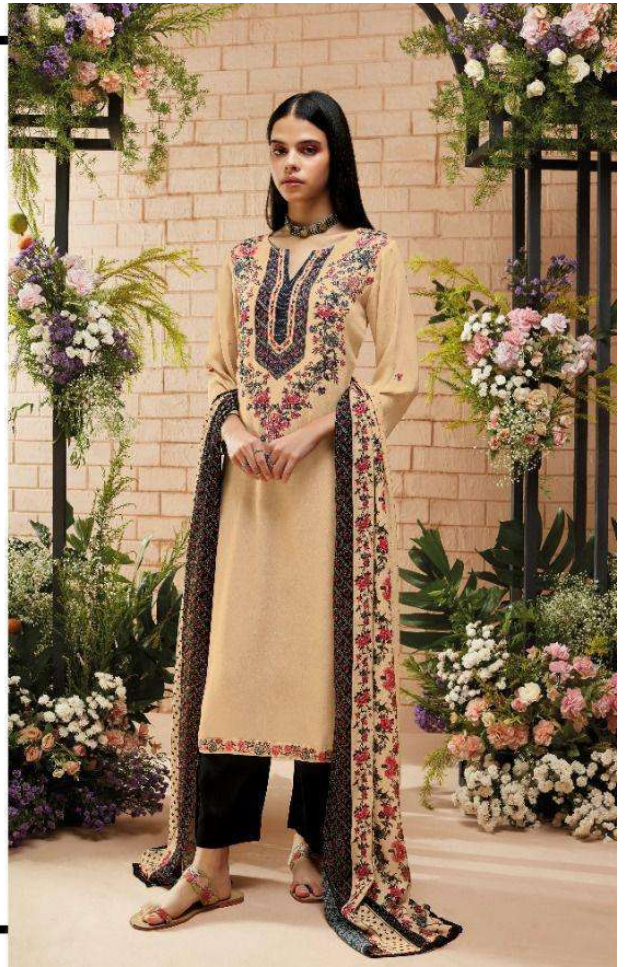

C.1157

C.1158

C.1191

C.1192

C.1159

C.1160

Ganga®

Ganga CI169

Ganga / C1187

Ganga CHISA

Ganga / C1139

Ganga CI169

PRODUCT NAME	SARANG
D.NO.	C1157 TO C1162
DESCRIPTION	TOP PREMIUM MODAL SATIN PRINTED WITH EMBROIDERY & HAND WORK BOTTOM PREMIUM COTTON SATIN SOLID DUPATTA FINEST CHINNON CHIFFON PRINTED
HSN CODE	540834
WHOLESALE PRICE	1995/- EACH+GST(EXTRA)