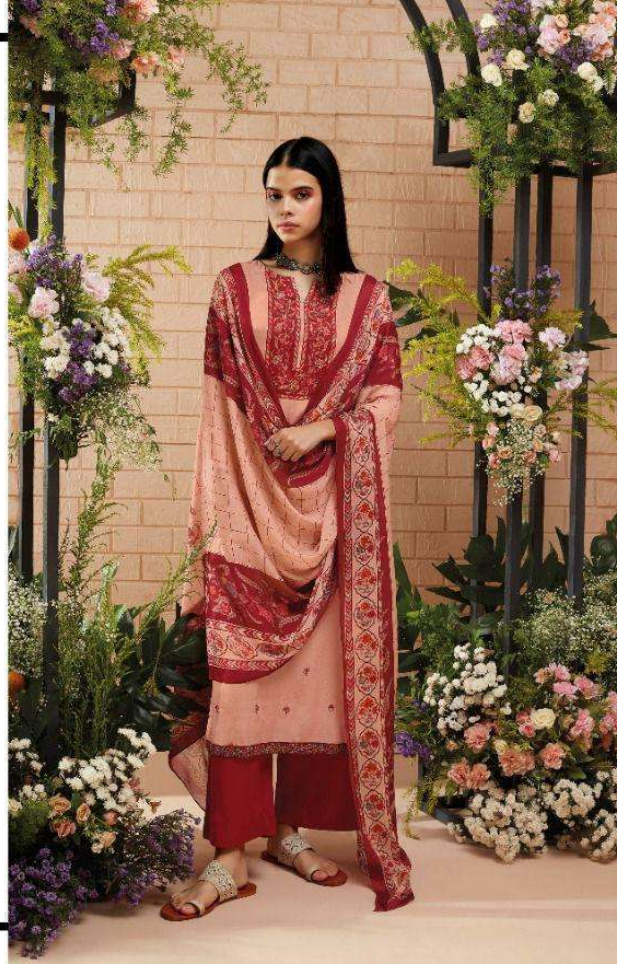

Ganga / C1187

Ganga CHISA

Ganga / C1139

Ganga  C1169

PRODUCT NAME	<b>SARANG</b>
D.NO.	C1157 TO C1162
DESCRIPTION	<b>TOP</b> PREMIUM MODAL SATIN PRINTED WITH EMBROIDERY & HAND WORK  <b>BOTTOM</b> PREMIUM COTTON SATIN SOLID  <b>DUPATTA</b> FINEST CHINNON CHIFFON PRINTED
HSN CODE	<b>540834</b>
WHOLESALE PRICE	<b>1995/- EACH+GST(EXTRA)</b>