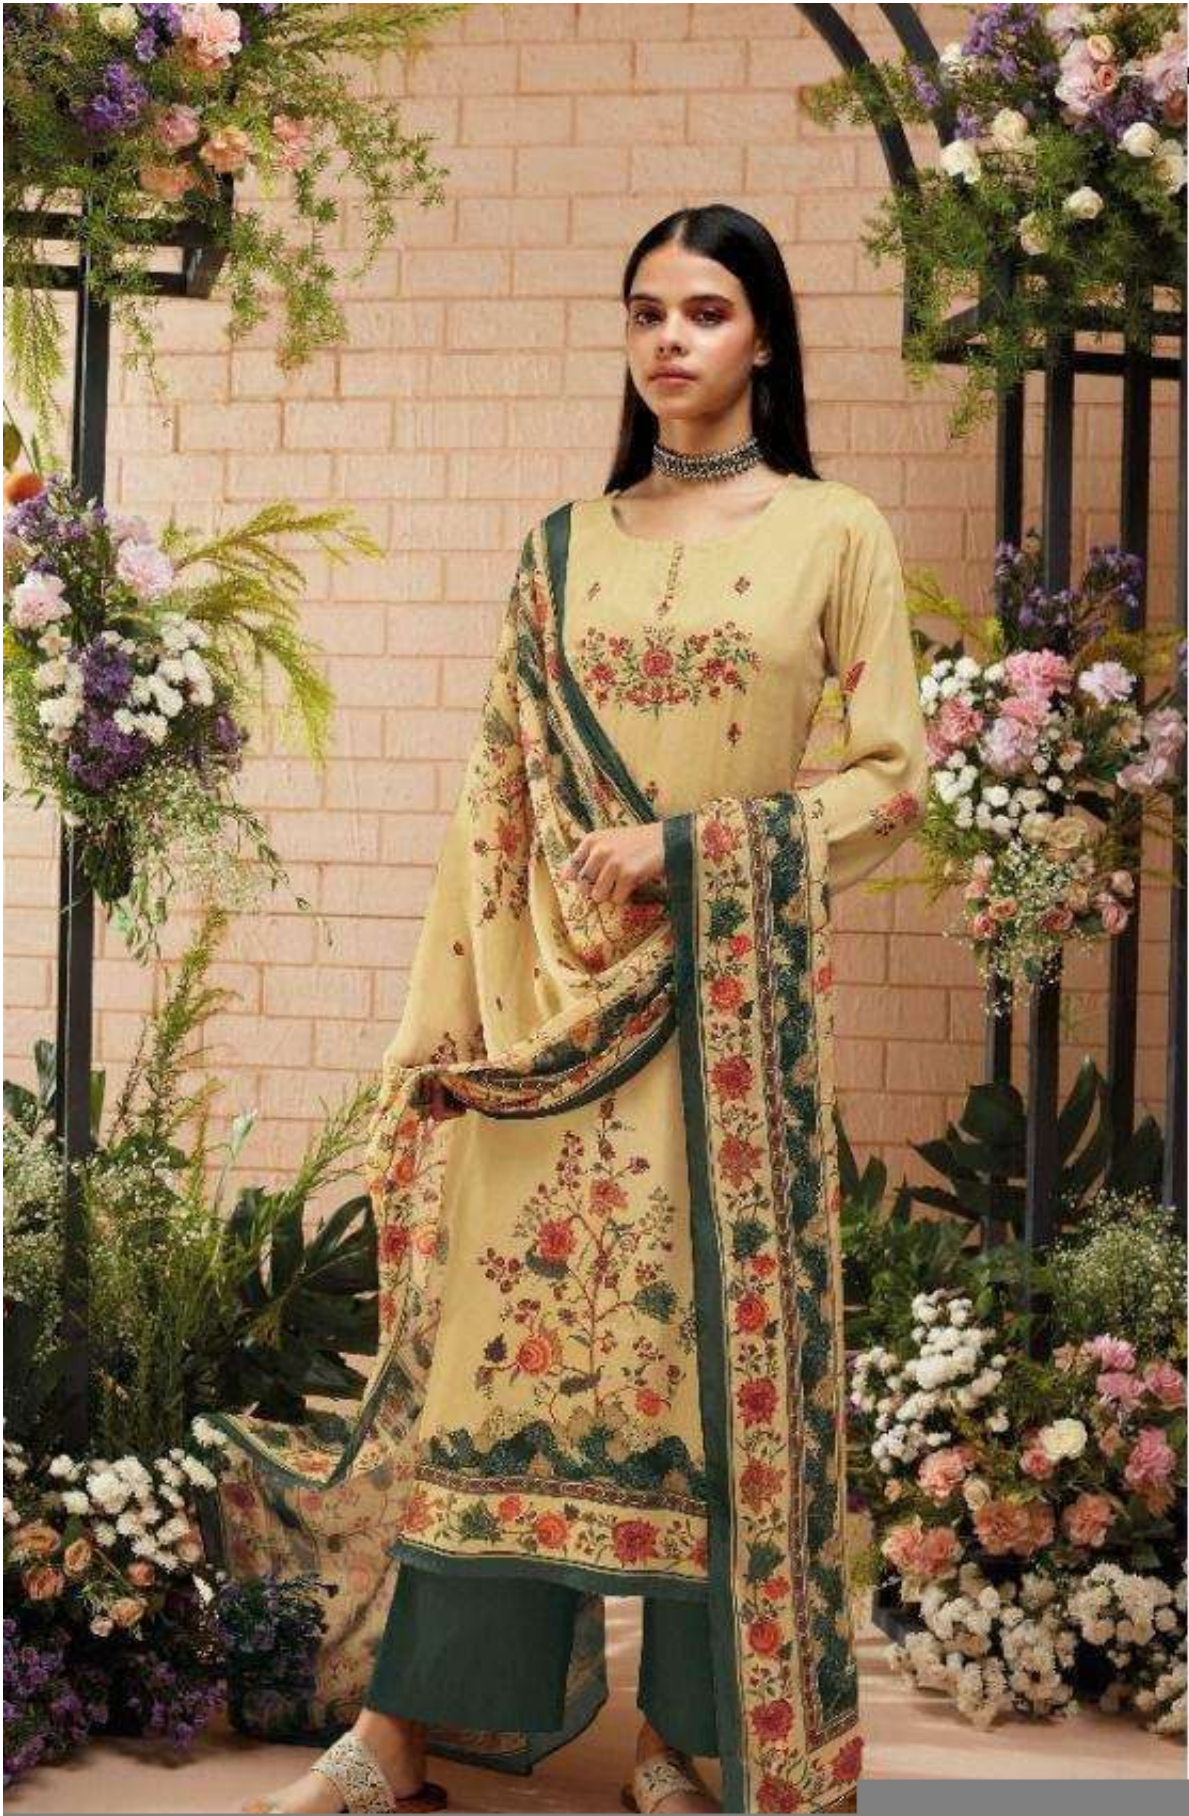

C.1157

C.1158

C.1191

C.1192

C.1159

C.1160

Ganga®

Ganga CI169

Ganga / C1187

Ganga CHISA

Ganga / C1139

Ganga CI169

PRODUCT NAME	SARANG
D.NO.	C1157 TO C1162
DESCRIPTION	TOP PREMIUM MODAL SATIN PRINTED WITH EMBROIDERY & HAND WORK BOTTOM PREMIUM COTTON SATIN SOLID DUPATTA FINEST CHINNON CHIFFON PRINTED
HSN CODE	540834
WHOLESALE PRICE	1995/- EACH+GST(EXTRA)