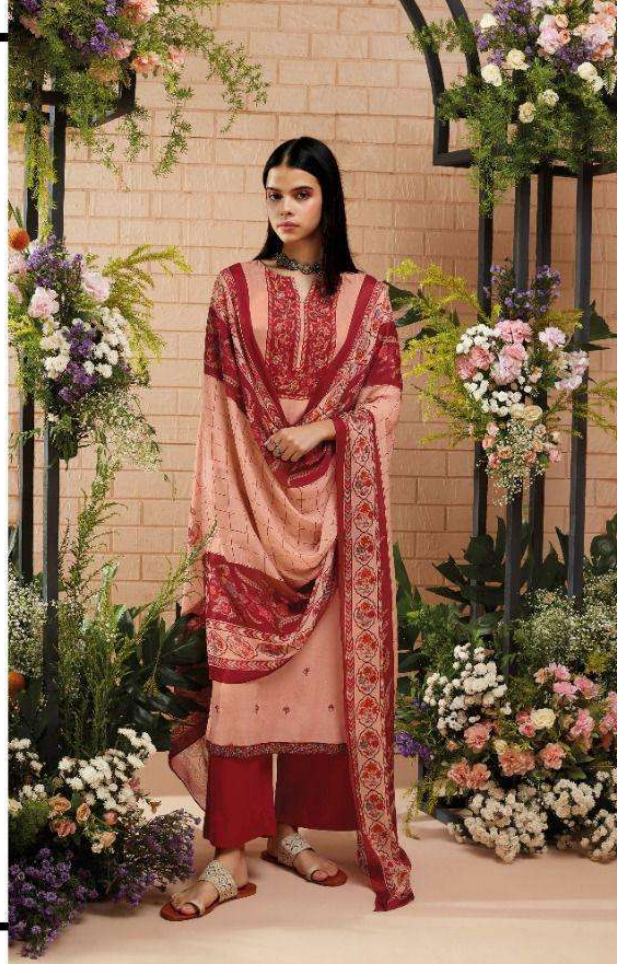

Ganga / C1187

Ganga CHISA

Ganga / C1139

Ganga CI169

PRODUCT NAME	SARANG
D.NO.	C1157 TO C1162
DESCRIPTION	TOP PREMIUM MODAL SATIN PRINTED WITH EMBROIDERY & HAND WORK BOTTOM PREMIUM COTTON SATIN SOLID DUPATTA FINEST CHINNON CHIFFON PRINTED
HSN CODE	540834
WHOLESALE PRICE	1995/- EACH+GST(EXTRA)