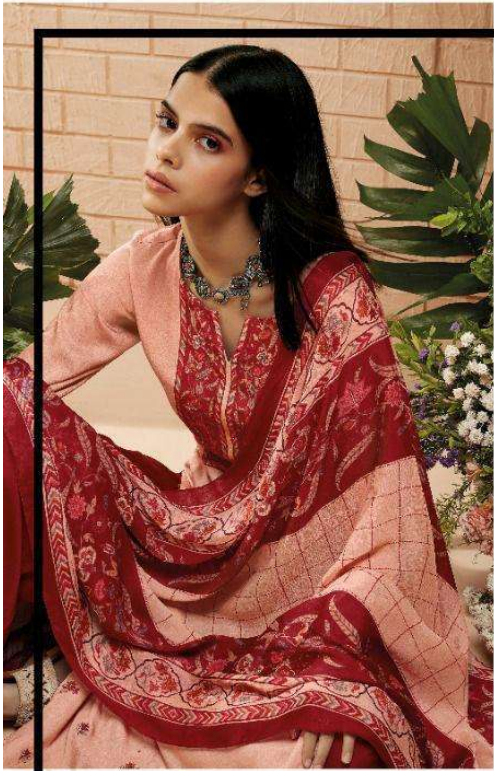

C.1157

C.1158

C.1191

C.1192

C.1159

C.1160

Ganga®

Ganga CI169

Ganga / C1187

Ganga CHISA

Ganga / C1139

Ganga  C1169

PRODUCT NAME	<b>SARANG</b>
D.NO.	C1157 TO C1162
DESCRIPTION	<b>TOP</b> PREMIUM MODAL SATIN PRINTED WITH EMBROIDERY & HAND WORK  <b>BOTTOM</b> PREMIUM COTTON SATIN SOLID  <b>DUPATTA</b> FINEST CHINNON CHIFFON PRINTED
HSN CODE	<b>540834</b>
WHOLESALE PRICE	<b>1995/- EACH+GST(EXTRA)</b>