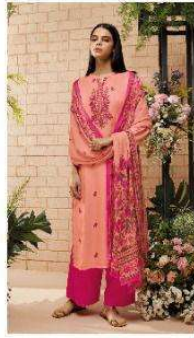

C.1157

C.1158

C.1191

C.1192

C.1159

C.1160

Ganga®

Ganga CI169

Ganga / C1187

Ganga CHISA

Ganga / C1139

Ganga CI169

PRODUCT NAME	SARANG
D.NO.	C1157 TO C1162
DESCRIPTION	TOP PREMIUM MODAL SATIN PRINTED WITH EMBROIDERY & HAND WORK BOTTOM PREMIUM COTTON SATIN SOLID DUPATTA FINEST CHINNON CHIFFON PRINTED
HSN CODE	540834
WHOLESALE PRICE	1995/- EACH+GST(EXTRA)