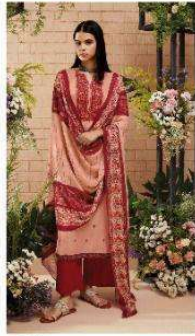

C.1157

C.1158

C.1191

C.1192

C.1159

C.1160

Ganga®

Ganga CI169

Ganga / C1187

Ganga CHISA

Ganga / C1139

Ganga CI169

PRODUCT NAME	SARANG
D.NO.	C1157 TO C1162
DESCRIPTION	TOP PREMIUM MODAL SATIN PRINTED WITH EMBROIDERY & HAND WORK BOTTOM PREMIUM COTTON SATIN SOLID DUPATTA FINEST CHINNON CHIFFON PRINTED
HSN CODE	540834
WHOLESALE PRICE	1995/- EACH+GST(EXTRA)