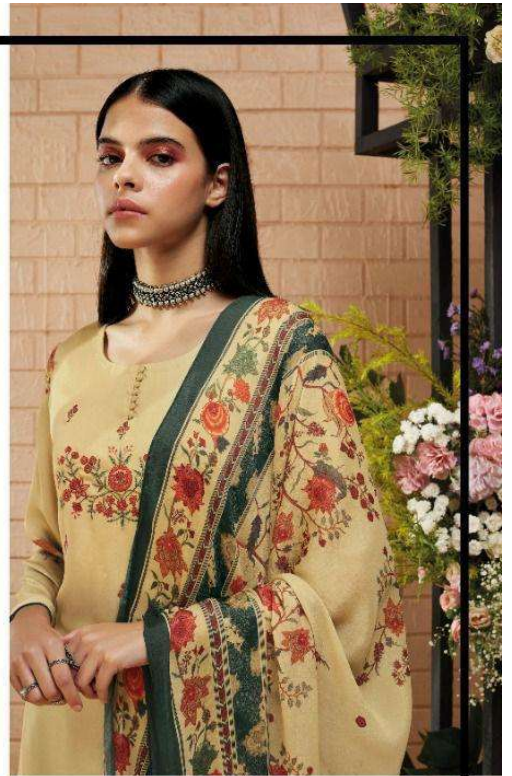

C.1157

C.1158

C.1191

C.1192

C.1159

C.1160

Ganga®

Ganga CI169

Ganga / C1187

Ganga CHISA

Ganga / C1139

Ganga CI169

PRODUCT NAME	SARANG
D.NO.	C1157 TO C1162
DESCRIPTION	TOP PREMIUM MODAL SATIN PRINTED WITH EMBROIDERY & HAND WORK BOTTOM PREMIUM COTTON SATIN SOLID DUPATTA FINEST CHINNON CHIFFON PRINTED
HSN CODE	540834
WHOLESALE PRICE	1995/- EACH+GST(EXTRA)