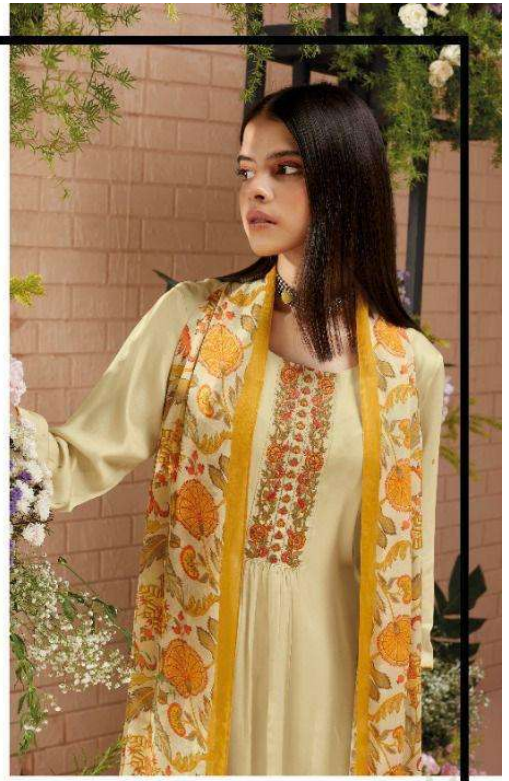

Ganga / C1187

Ganga CHISA

Ganga / C1139

Ganga  C1169

PRODUCT NAME	<b>SARANG</b>
D.NO.	C1157 TO C1162
DESCRIPTION	<b>TOP</b> PREMIUM MODAL SATIN PRINTED WITH EMBROIDERY & HAND WORK  <b>BOTTOM</b> PREMIUM COTTON SATIN SOLID  <b>DUPATTA</b> FINEST CHINNON CHIFFON PRINTED
HSN CODE	<b>540834</b>
WHOLESALE PRICE	<b>1995/- EACH+GST(EXTRA)</b>