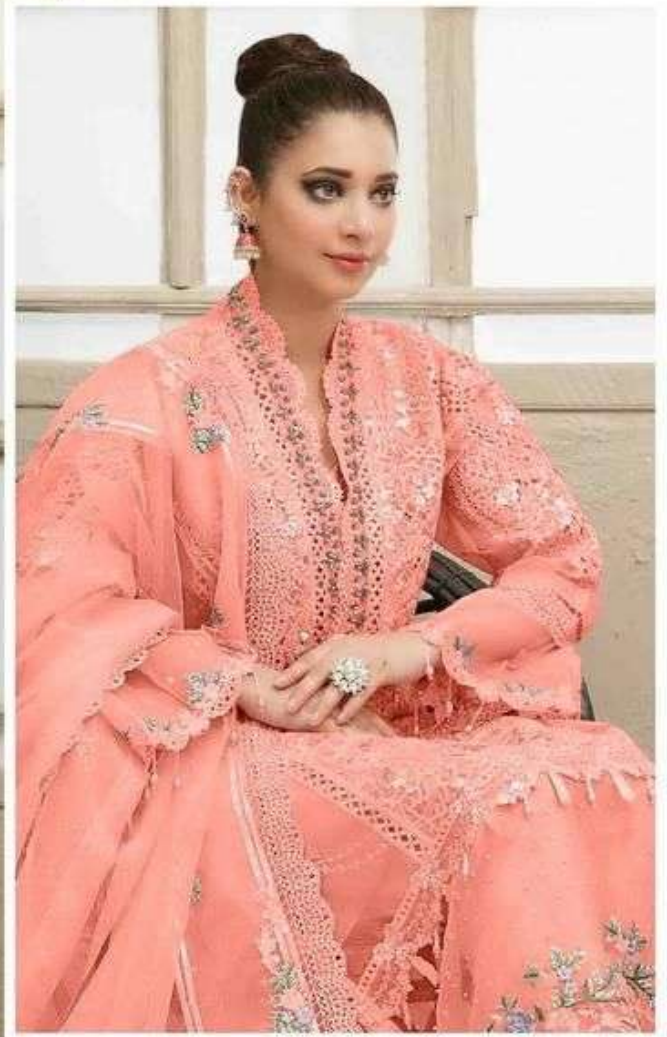

Butterfly net with  
Heavy Embroidery

**BOTTOM-INNER**

Santoon

**DUPATTA**

Butterfly Net  
Heavy Embroidery

- TOP - Butterfly net with Heavy Embroidery
- BOTTOM-INNER - Dull santoon
- DUPATTA - Butterfly Net Heavy Embroidery

**TOP**

Butterfly net with  
Heavy Embroidery

**BOTTOM-INNER**

Santoon

**DUPATTA**

Butterfly Net  
Heavy Embroidery

**ALK**<sup>TM</sup>

Tawakkal Vol-2  
COLOURS