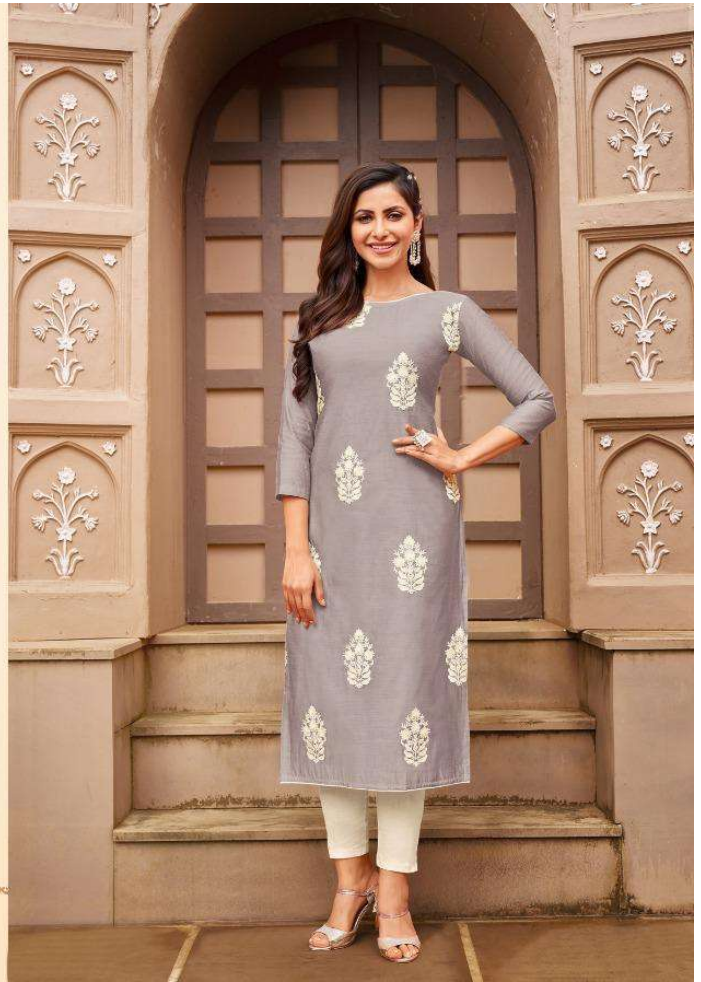

JERSEY

with inner
VOL-2

JERSEY

with inner
VOL-2

48001

48004

Hope Faith Love

Let the fashion talk in this high style statement dress.....

48005

48003

48006

48002

48007

48010

48009

48001