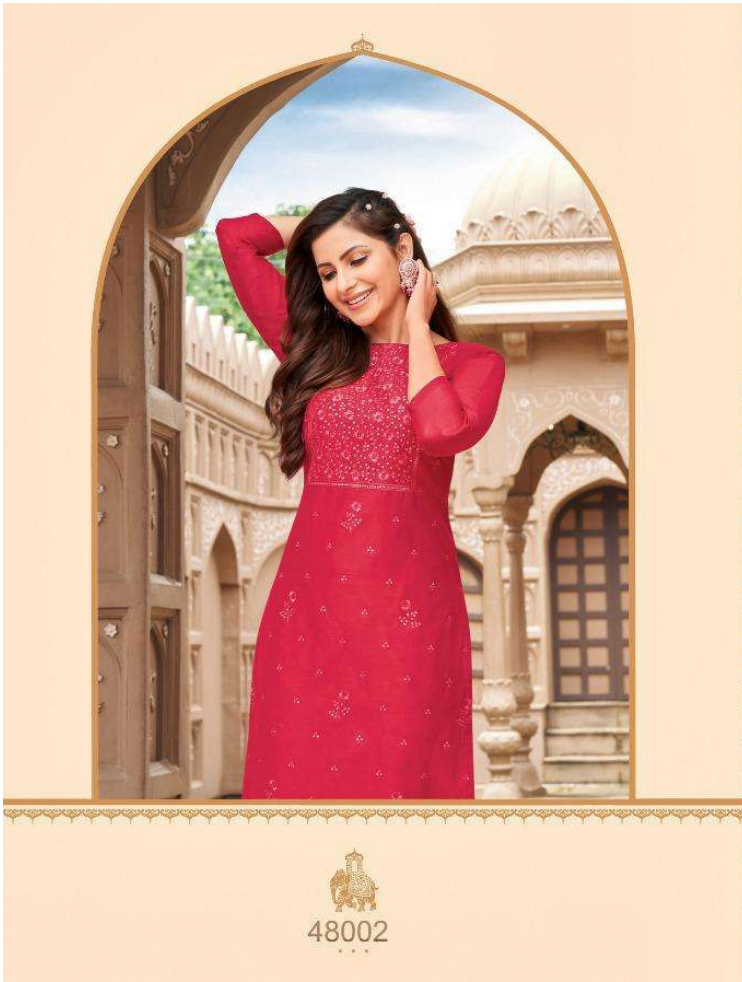

JERSEY

with inner
VOL-2

JERSEY

with inner
VOL-2

48001

48004

Hope Faith Love

Let the fashion talk in this high style statement dress.....

48005

48003

48006

48002

48007

48010

48009

48001

48002

48003

48007

48008

48009

48004

48005

48006