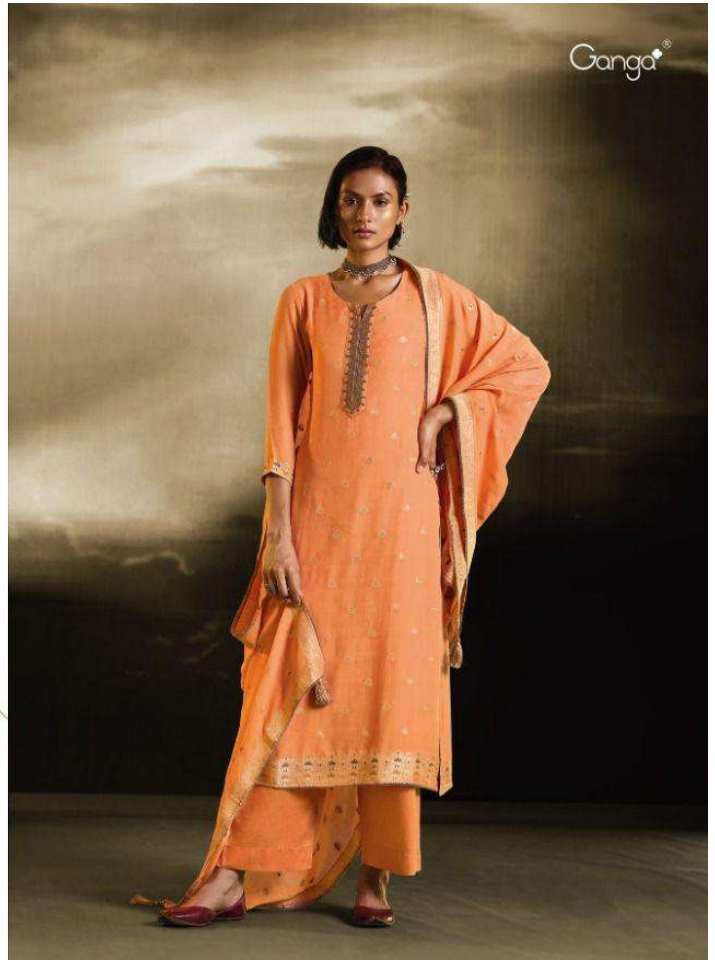

Ganga®

Shashi

PRODUCT NAME	<i>SHASHI</i>
D.NO.	C1110 TO C1115
DESCRIPTION	<p>TOP PREMIUM VISCOSE GEORGETTE JACQUARD WITH EMBROIDERY AND HAND WORK</p> <p>BOTTOM PREMIUM COTTON SATIN SOLID</p> <p>DUPATTA PREMIUM VISCOSE GEORGETTE JACQUARD WITH JARI LACE AND TASSEL</p>
HSN CODE	540834
WHOLESALE PRICE	2475/- EACH+GST(EXTRA)

Shashi

Ganga®

C111

C1113

Ganga®

C1112

G114

C1115