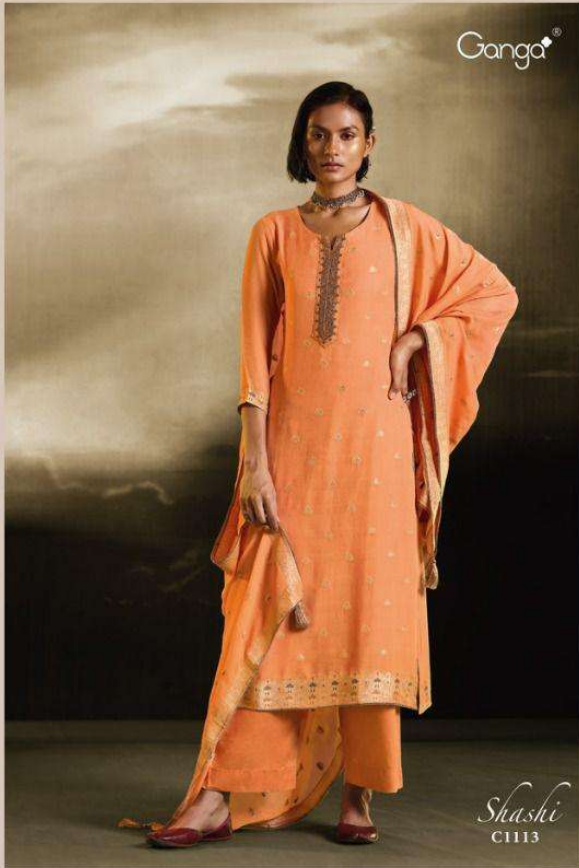

Ganga®

Shashi

PRODUCT NAME	<i>SHASHI</i>
D.NO.	C1110 TO C1115
DESCRIPTION	<p>TOP PREMIUM VISCOSE GEORGETTE JACQUARD WITH EMBROIDERY AND HAND WORK</p> <p>BOTTOM PREMIUM COTTON SATIN SOLID</p> <p>DUPATTA PREMIUM VISCOSE GEORGETTE JACQUARD WITH JARI LACE AND TASSEL</p>
HSN CODE	540834
WHOLESALE PRICE	2475/- EACH+GST(EXTRA)

Shashi
C1113

C1110

C1111

C1112

C1113

C1114

C1115

Ganga®