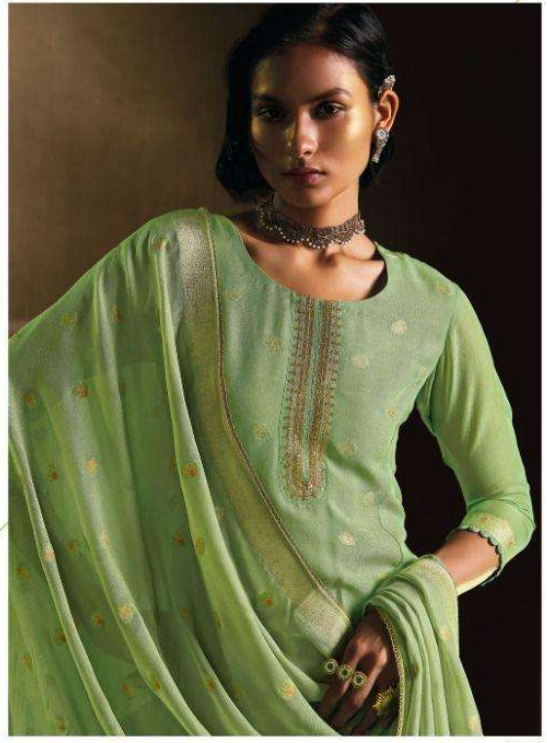

Ganga®

Shashi

PRODUCT NAME	<i>SHASHI</i>
D.NO.	C1110 TO C1115
DESCRIPTION	<p>TOP PREMIUM VISCOSE GEORGETTE JACQUARD WITH EMBROIDERY AND HAND WORK</p> <p>BOTTOM PREMIUM COTTON SATIN SOLID</p> <p>DUPATTA PREMIUM VISCOSE GEORGETTE JACQUARD WITH JARI LACE AND TASSEL</p>
HSN CODE	540834
WHOLESALE PRICE	2475/- EACH+GST(EXTRA)

Shashi

Ganga®

C111

C1113

Ganga®

C1112

G114

C1115