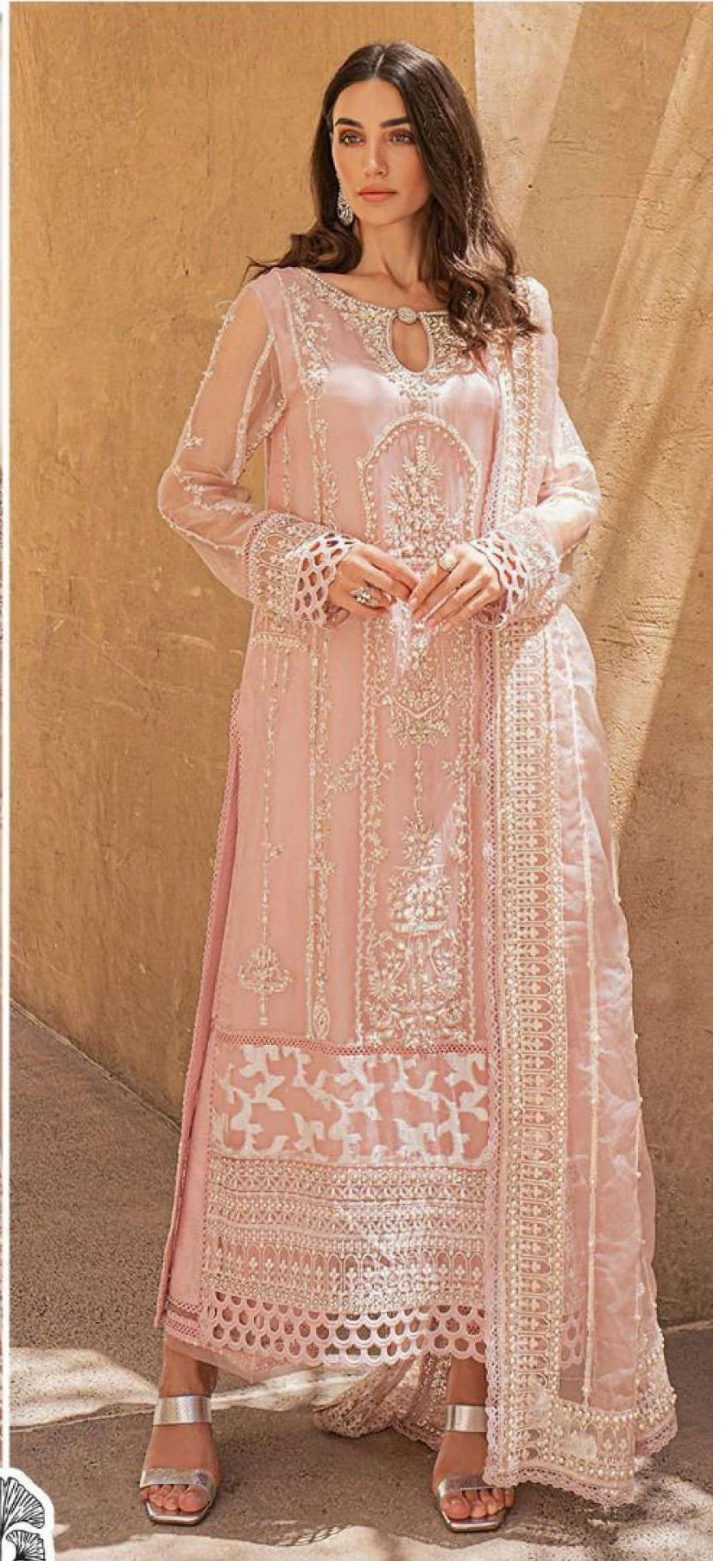

ZAHA

D.No.10072

TOP Fox Georgette With Embroidery

BOTTOM-INNER Dull Santoon

DUPATTA Butterfly Net With Embroidery