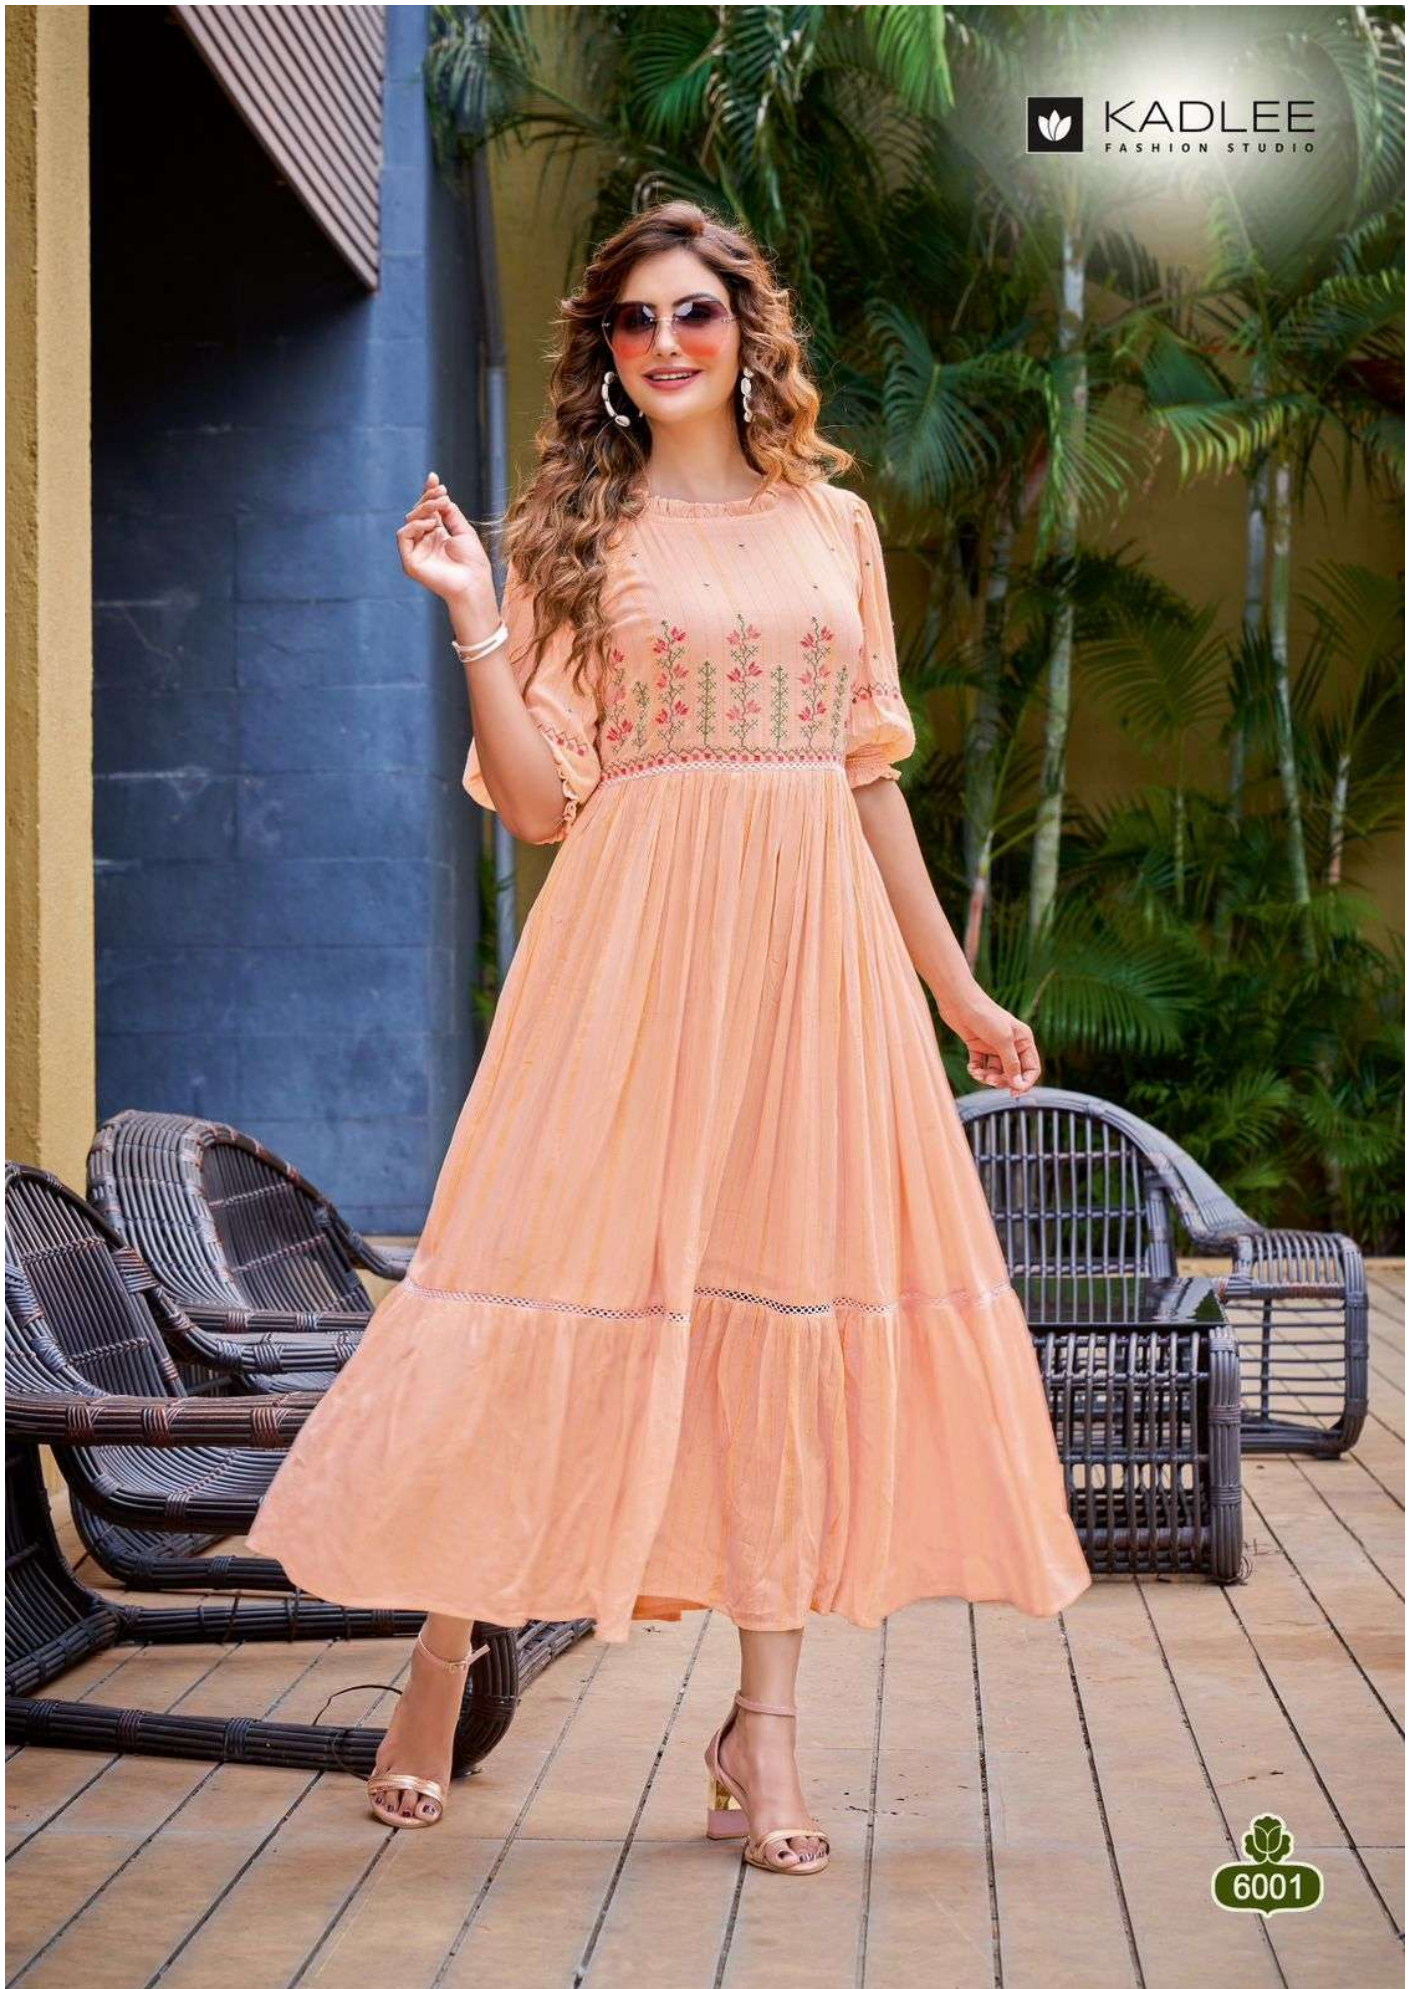

KADLEE
FASHION STUDIO

JENNIFER

KADLEE
FASHION STUDIO

6002

Gorgeous Of Attitude

is a statement. It couldn't be made better in any other design.

KADLEE
FASHION STUDIO

JENNIFER