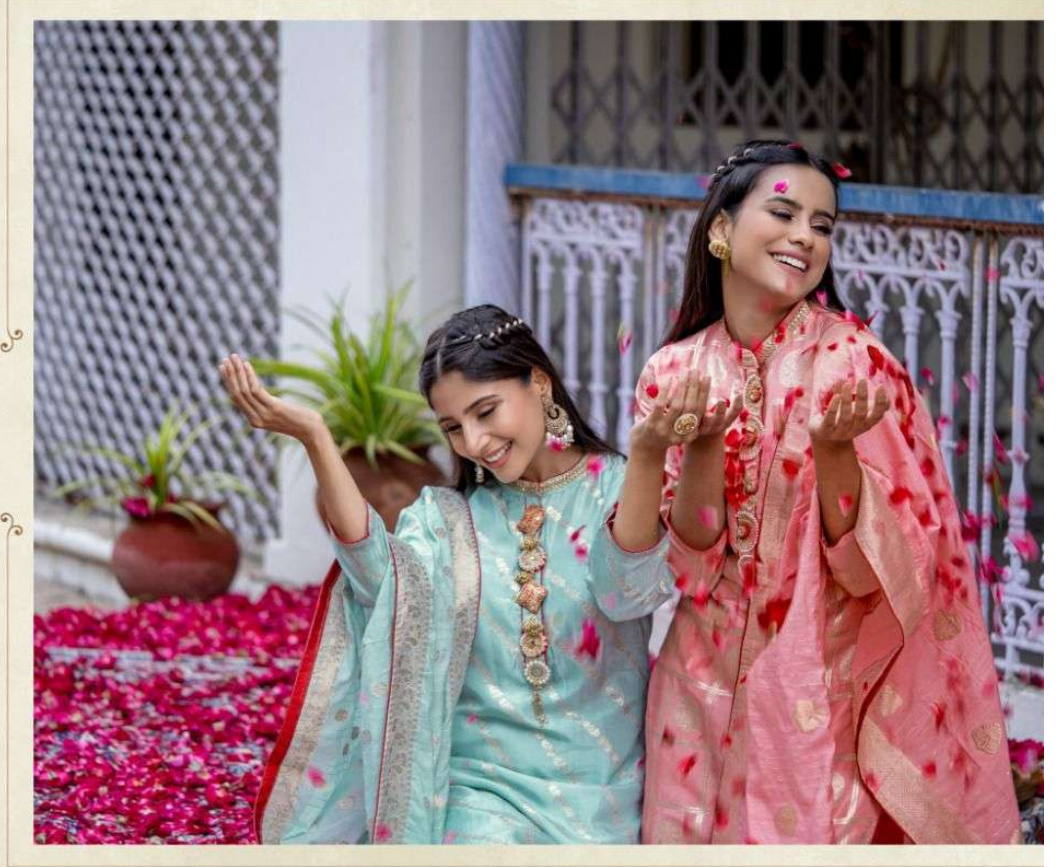

psyna®  
*Exquisite Diva*  
This collection is made with beautiful traditional Indian fabrics like Banarasi silk.

सोहर  
1005

*Glamorous Lady*

This exquisite collection is created for all those who love the  
elegance of happy and festive