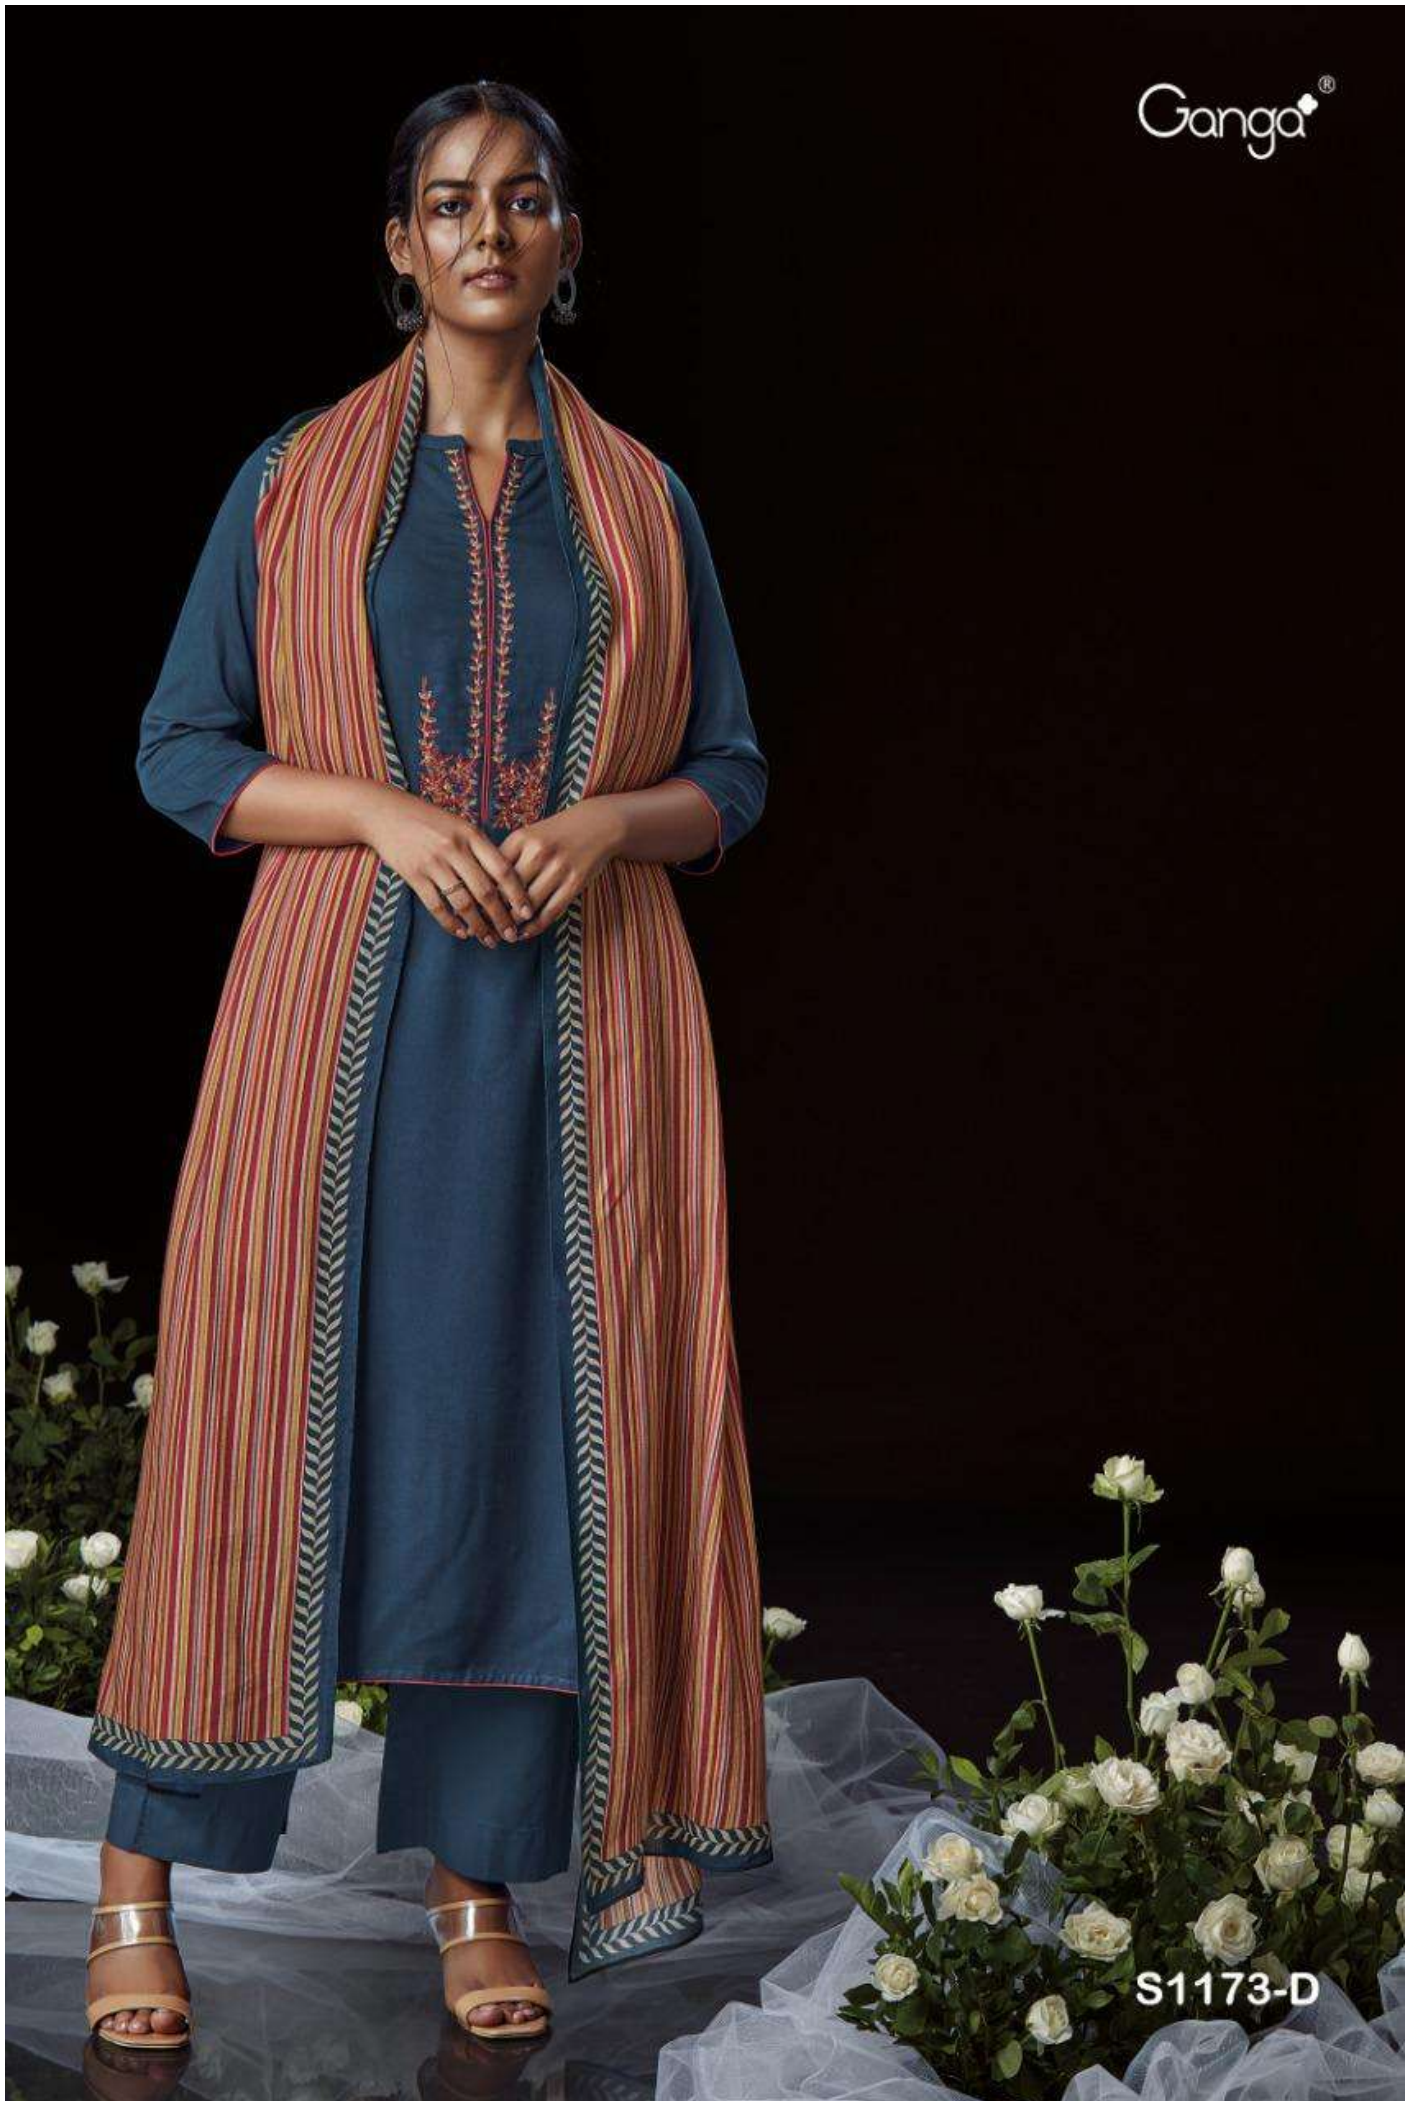

Ganga®

S1173-D

Ganga®

S1173-C

Ganga®

S1173-D

| | |
|-----------------|--|
| PRODUCT NAME | ARSHIA |
| D.NO. | S1173 |
| DESCRIPTION | <p>TOP PREMIUM WOOL PASHMINA DOBBY SOLID WITH EMBROIDERY</p> <p>BOTTOM PREMIUM WOOL PASHMINA PALIN SOLID</p> <p>DUPATTA FINEST PURE VISCOSE SHAWL PRINTED</p> |
| HSN CODE | 540754 |
| WHOLESALE PRICE | 1399/- EACH+GST(EXTRA) |