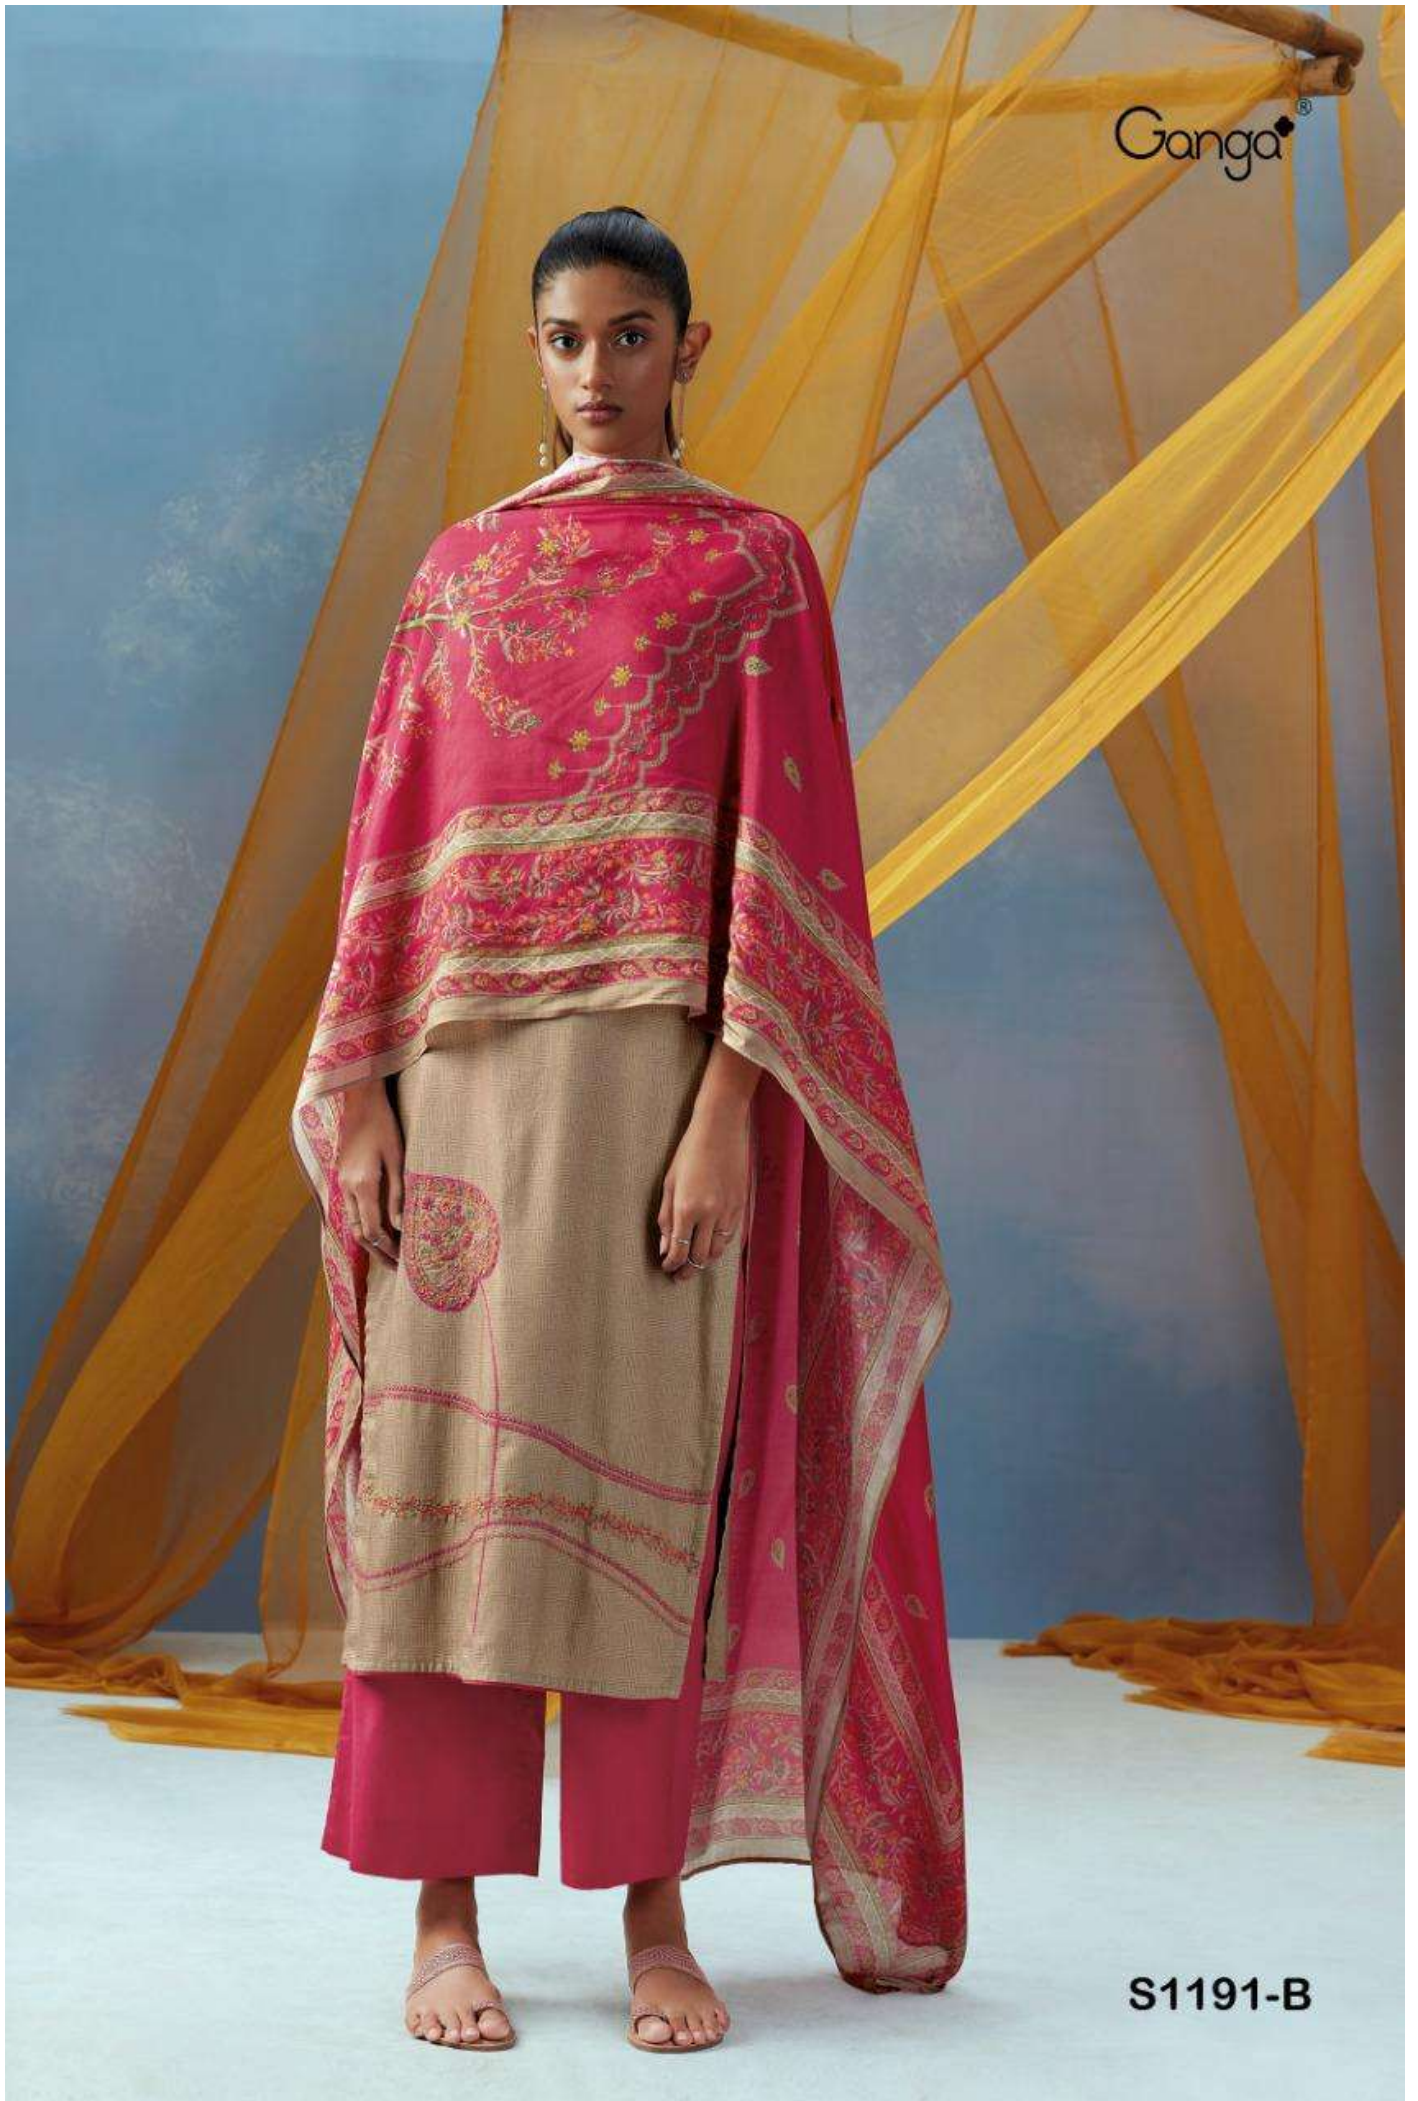

Ganga®

S1191-B