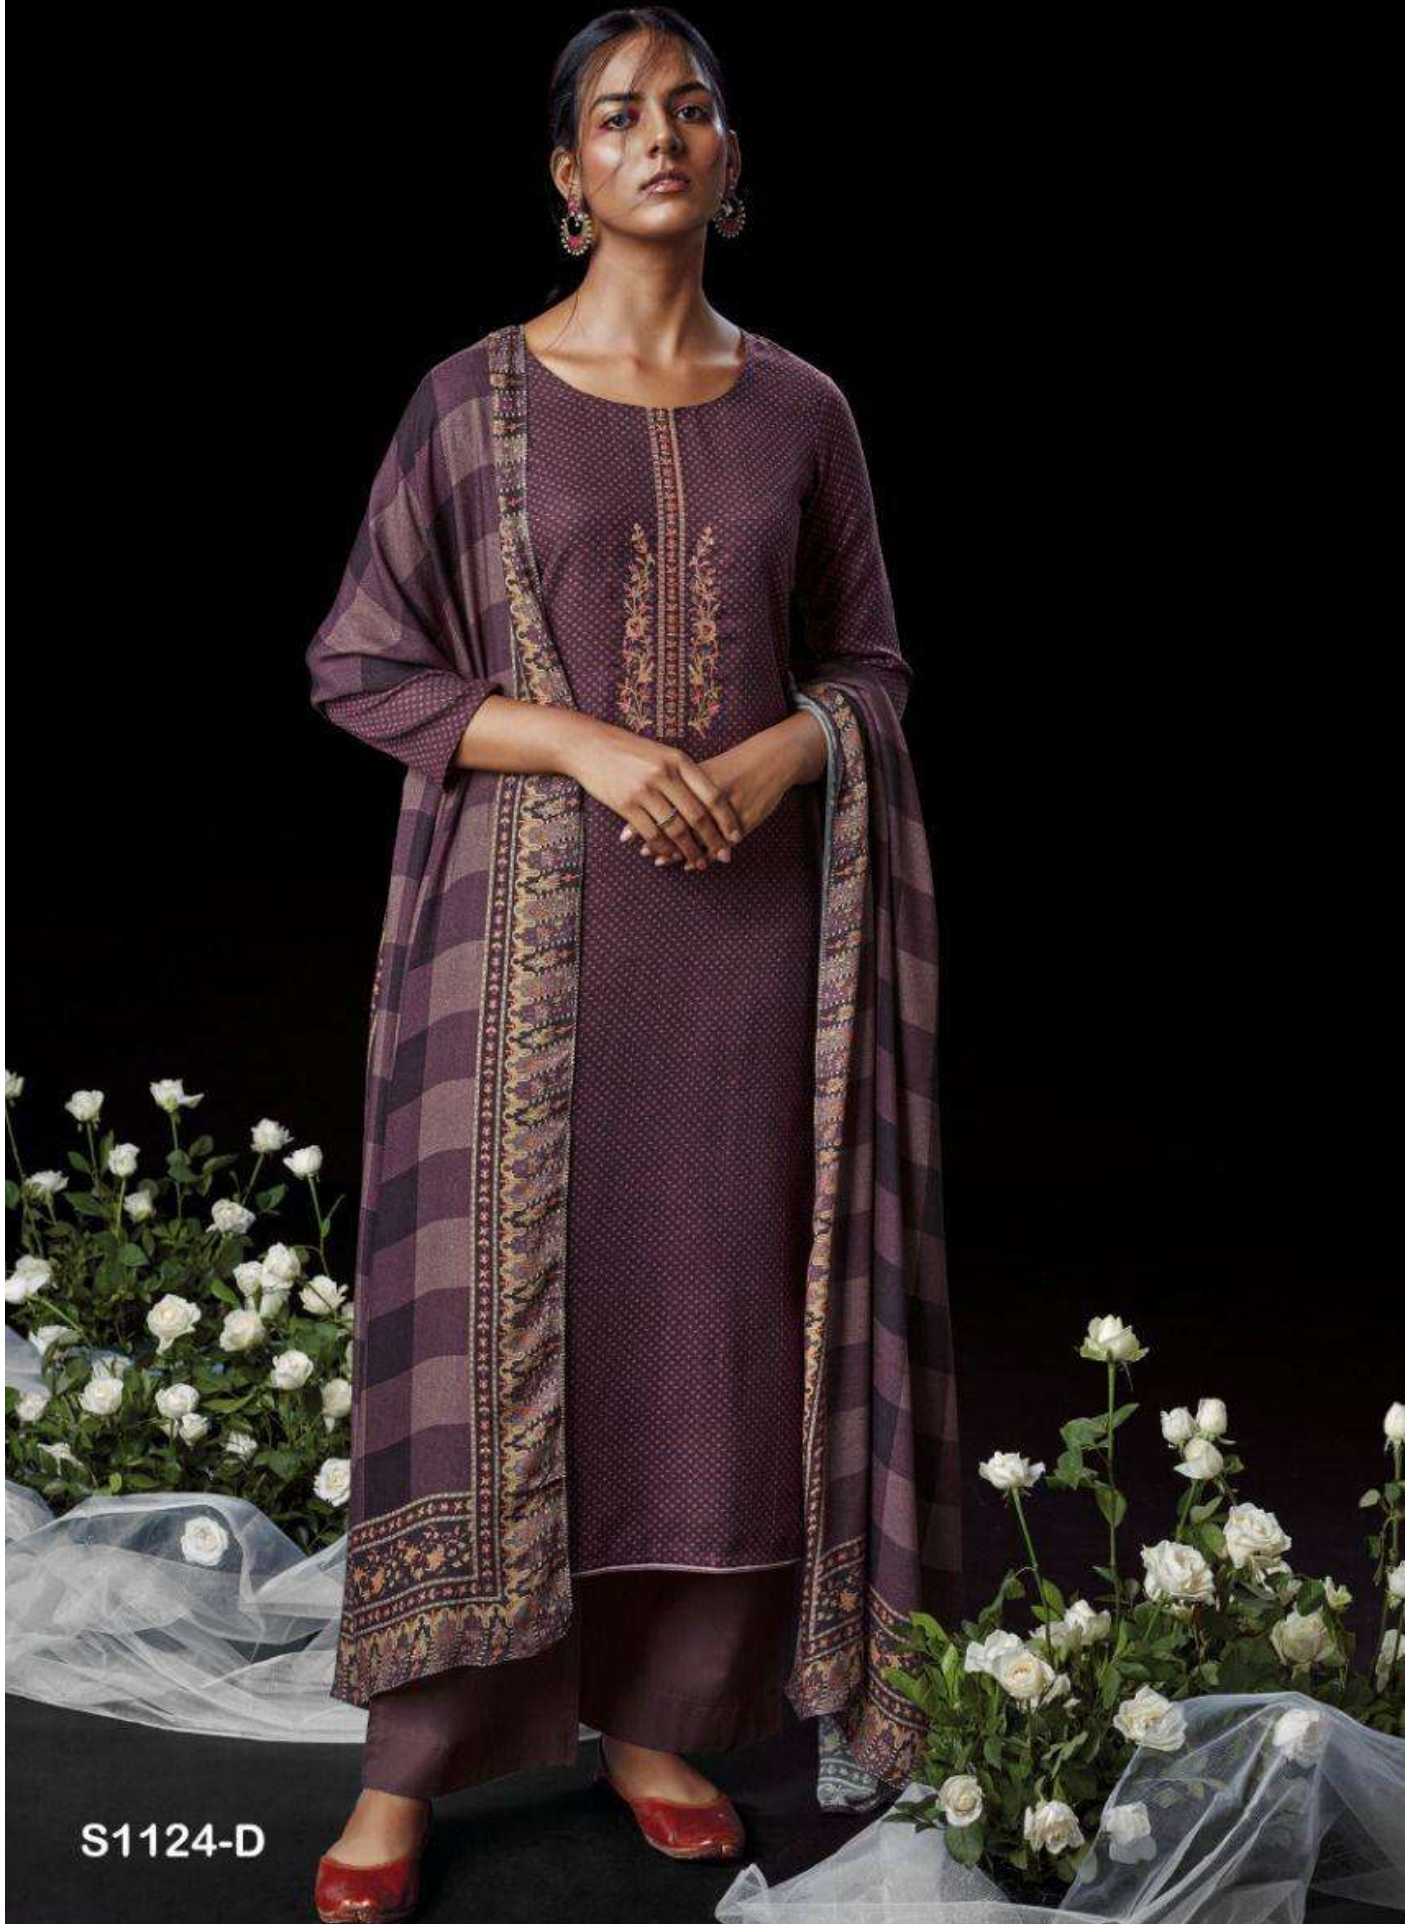

Ganga®

S1124-D

Ganga®

S1124-D

Ganga®

S1124-D

PRODUCT NAME	ARSHIA
D.NO.	S1124
DESCRIPTION	<p>TOP PREMIUM WOOL PASHMINA DOBBY PRINTED WITH EMBROIDERY</p> <p>BOTTOM PREMIUM WOOL PASHMINA PALIN SOLID</p> <p>DUPATTA FINEST PURE VISCOSE SHAWL PRINTED</p>
HSN CODE	540754
WHOLESALE PRICE	1399/- EACH+GST(EXTRA)