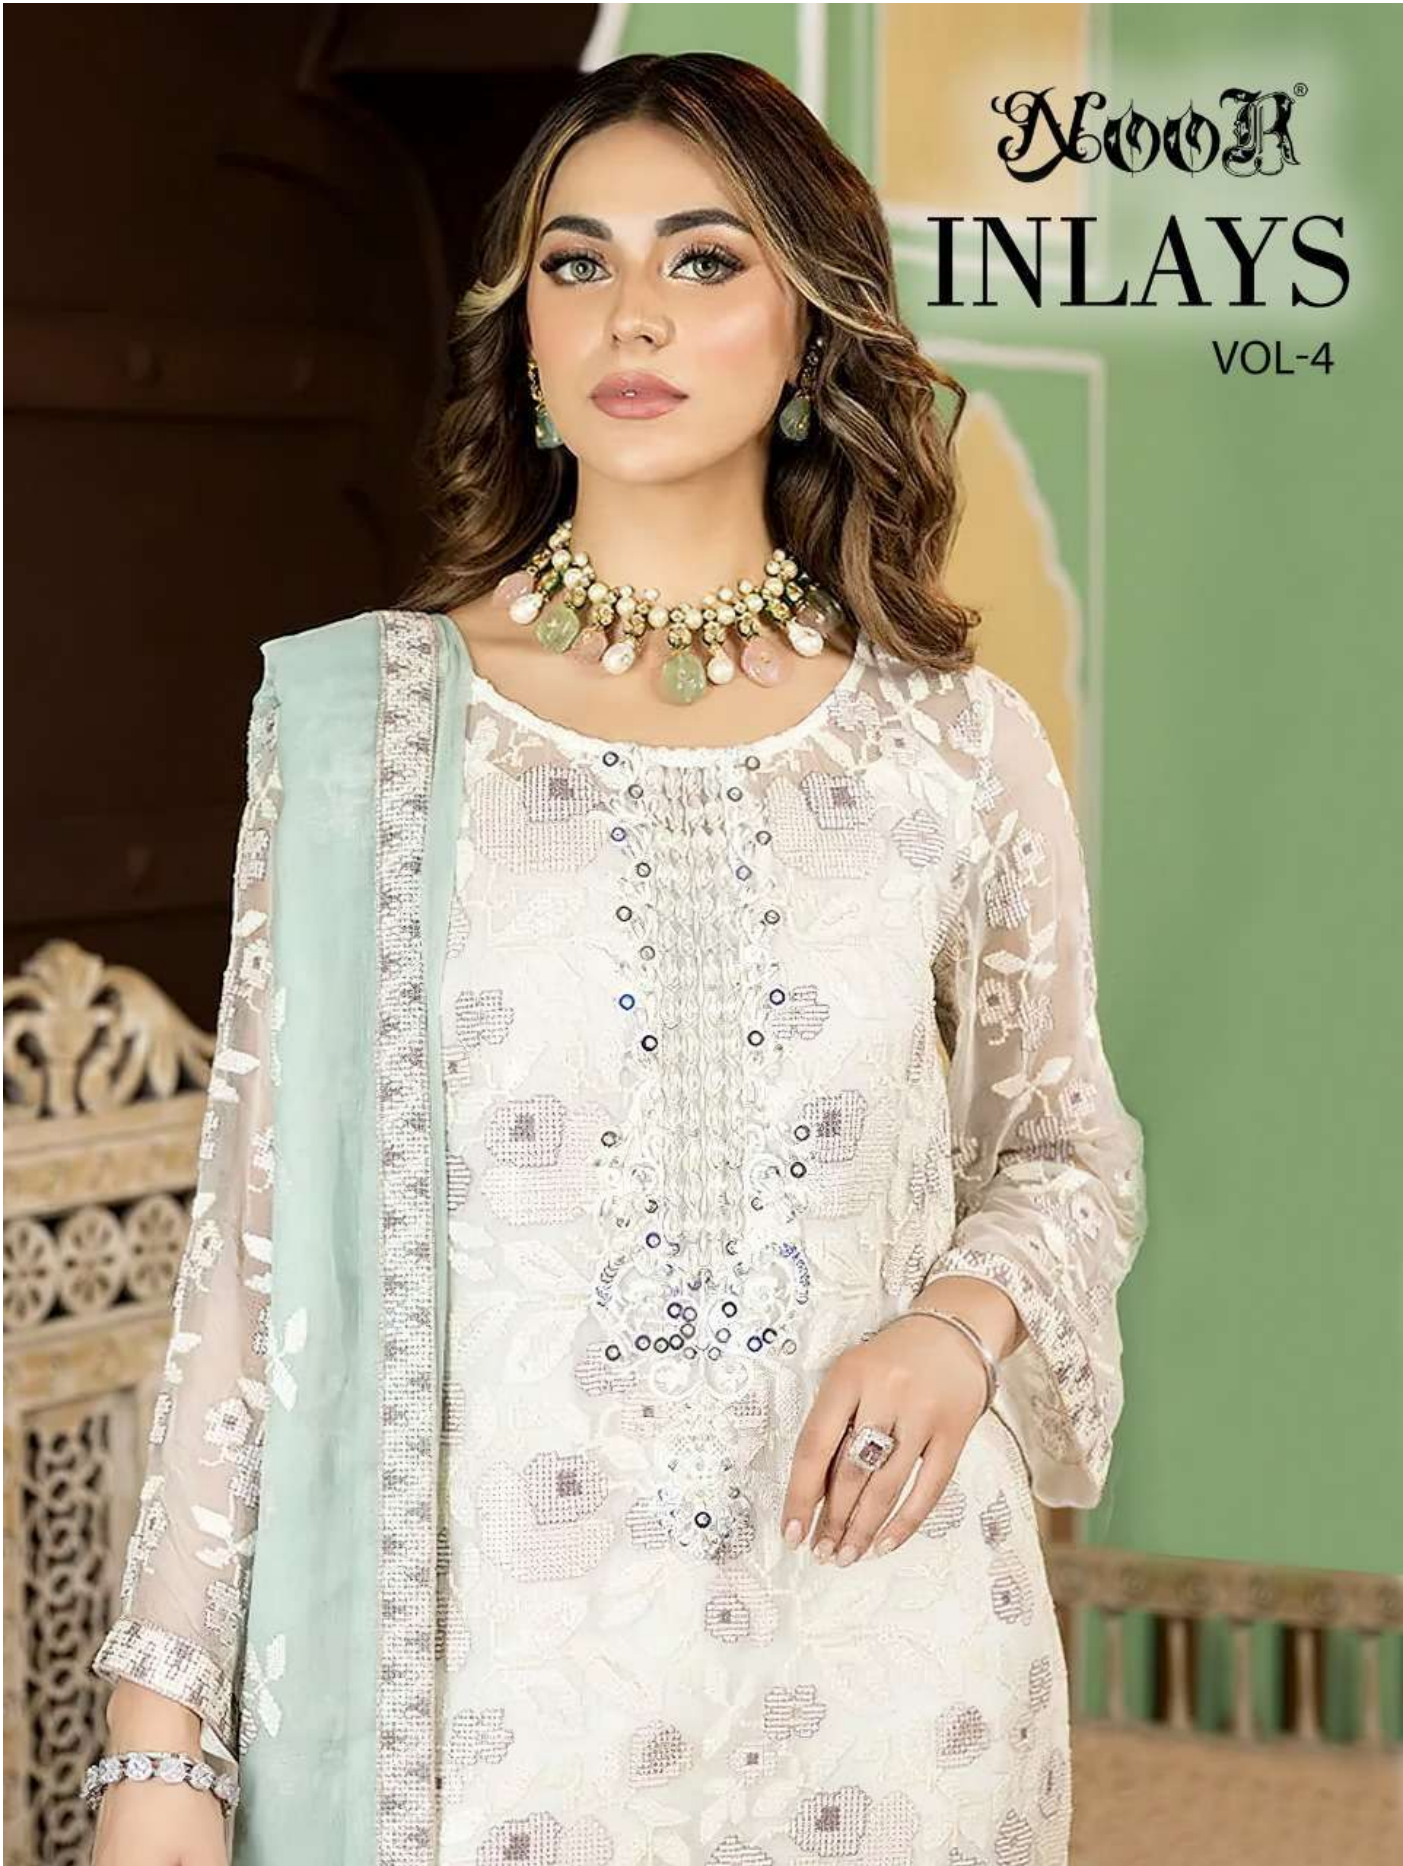

Noor®

INLAYS

VOL-4

Noor[®]

INLAYS

VOL-4

20025

20026

20027

INLAYS
VOL-4

Noor®

D.No.20026

TOP

GEORGATTE EMBROIDERY
WITH STYLISH WORK &
MOTI WORK

BOTTOM-INNER

HEAVY SANTOON
EMBROIDERY WITH PETCH WORK

DUPATTA

NET WITH HEAVY
EMBROIDERY & WORK BORDER

INLAYS
VOL-4

Noor®

D.No.20025

TOP

GEORGATTE EMBROIDERY
WITH STYLISH WORK &
MOTI WORK

BOTTOM-INNER