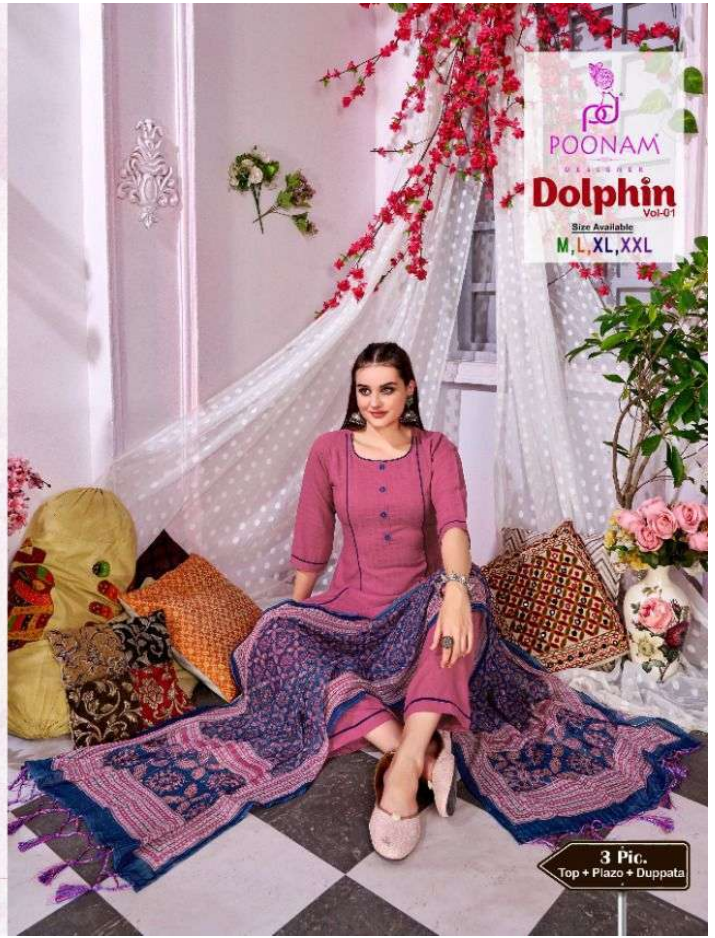

Dolphin
Vol-01

POONAM
DESIGNER
Dolphin
Vol-01
Size Available
M, L, XL, XXL

3 Pic.
Top + Palazzo + Dupatta

POONAM
DESIGNER

When you don't dress like everyone else, you don't have to think like everyone else.

1002

POONAM
DESIGNS

1003

When you don't dress like everyone else, you don't have to think like everyone else.

POONAM
DESIGNS
Dolphin
Vol-01
Size Available
M, L, XL, XXL

3 Pic.
Top + Palazzo + Dupatta

POONAM
 DESIGNER

Dolphin
 Vol-01

Size Available
M, L, XL, XXL

DESCRIPTION

~ TOP ~
 VISCOSE DOBBY FABRIC KURTI.

~ DUPATTA ~
 GEORGETTE CORSET DIGITAL PRINT
 WITH 2 SIDE LACE DUPATTA.

~ PLAZO ~
 VISCOSE DOBBY FABRIC SEMI PLAZO.

1001

1002

1003

1004

Dolphin
Vol-01

1001

When you don't dress like everyone else, you don't have to think like everyone else.

POONAM
DESIGNS
Dolphin
Vol-01
Size Available
M, L, XL, XXL