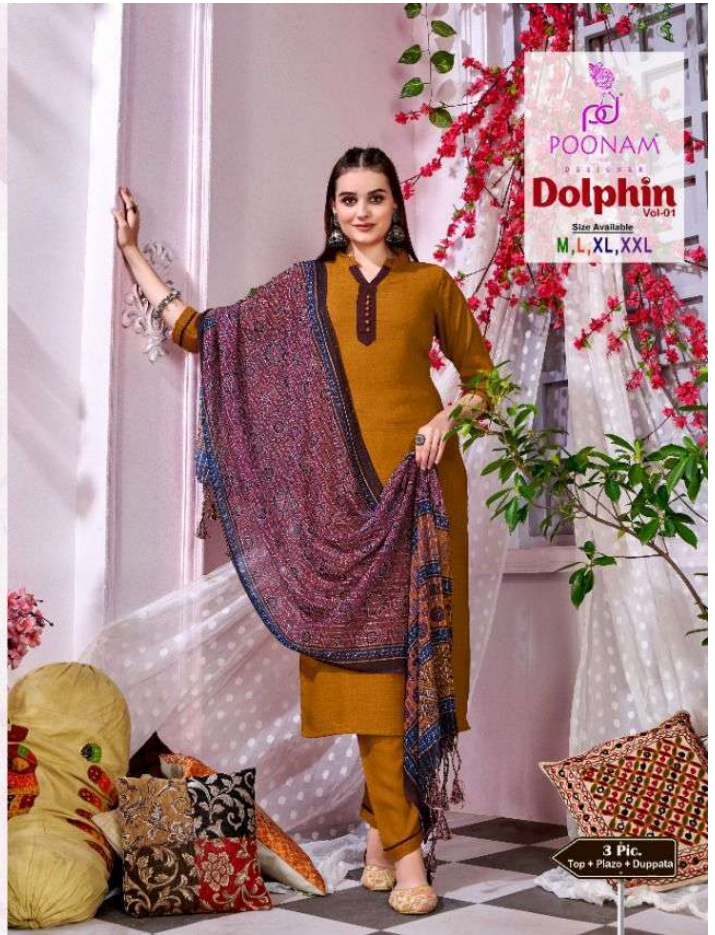

POONAM
DESIGNS
Dolphin
Vol-01
Size Available
M, L, XL, XXL

3 Pic
Top + Piceo + Dupatta