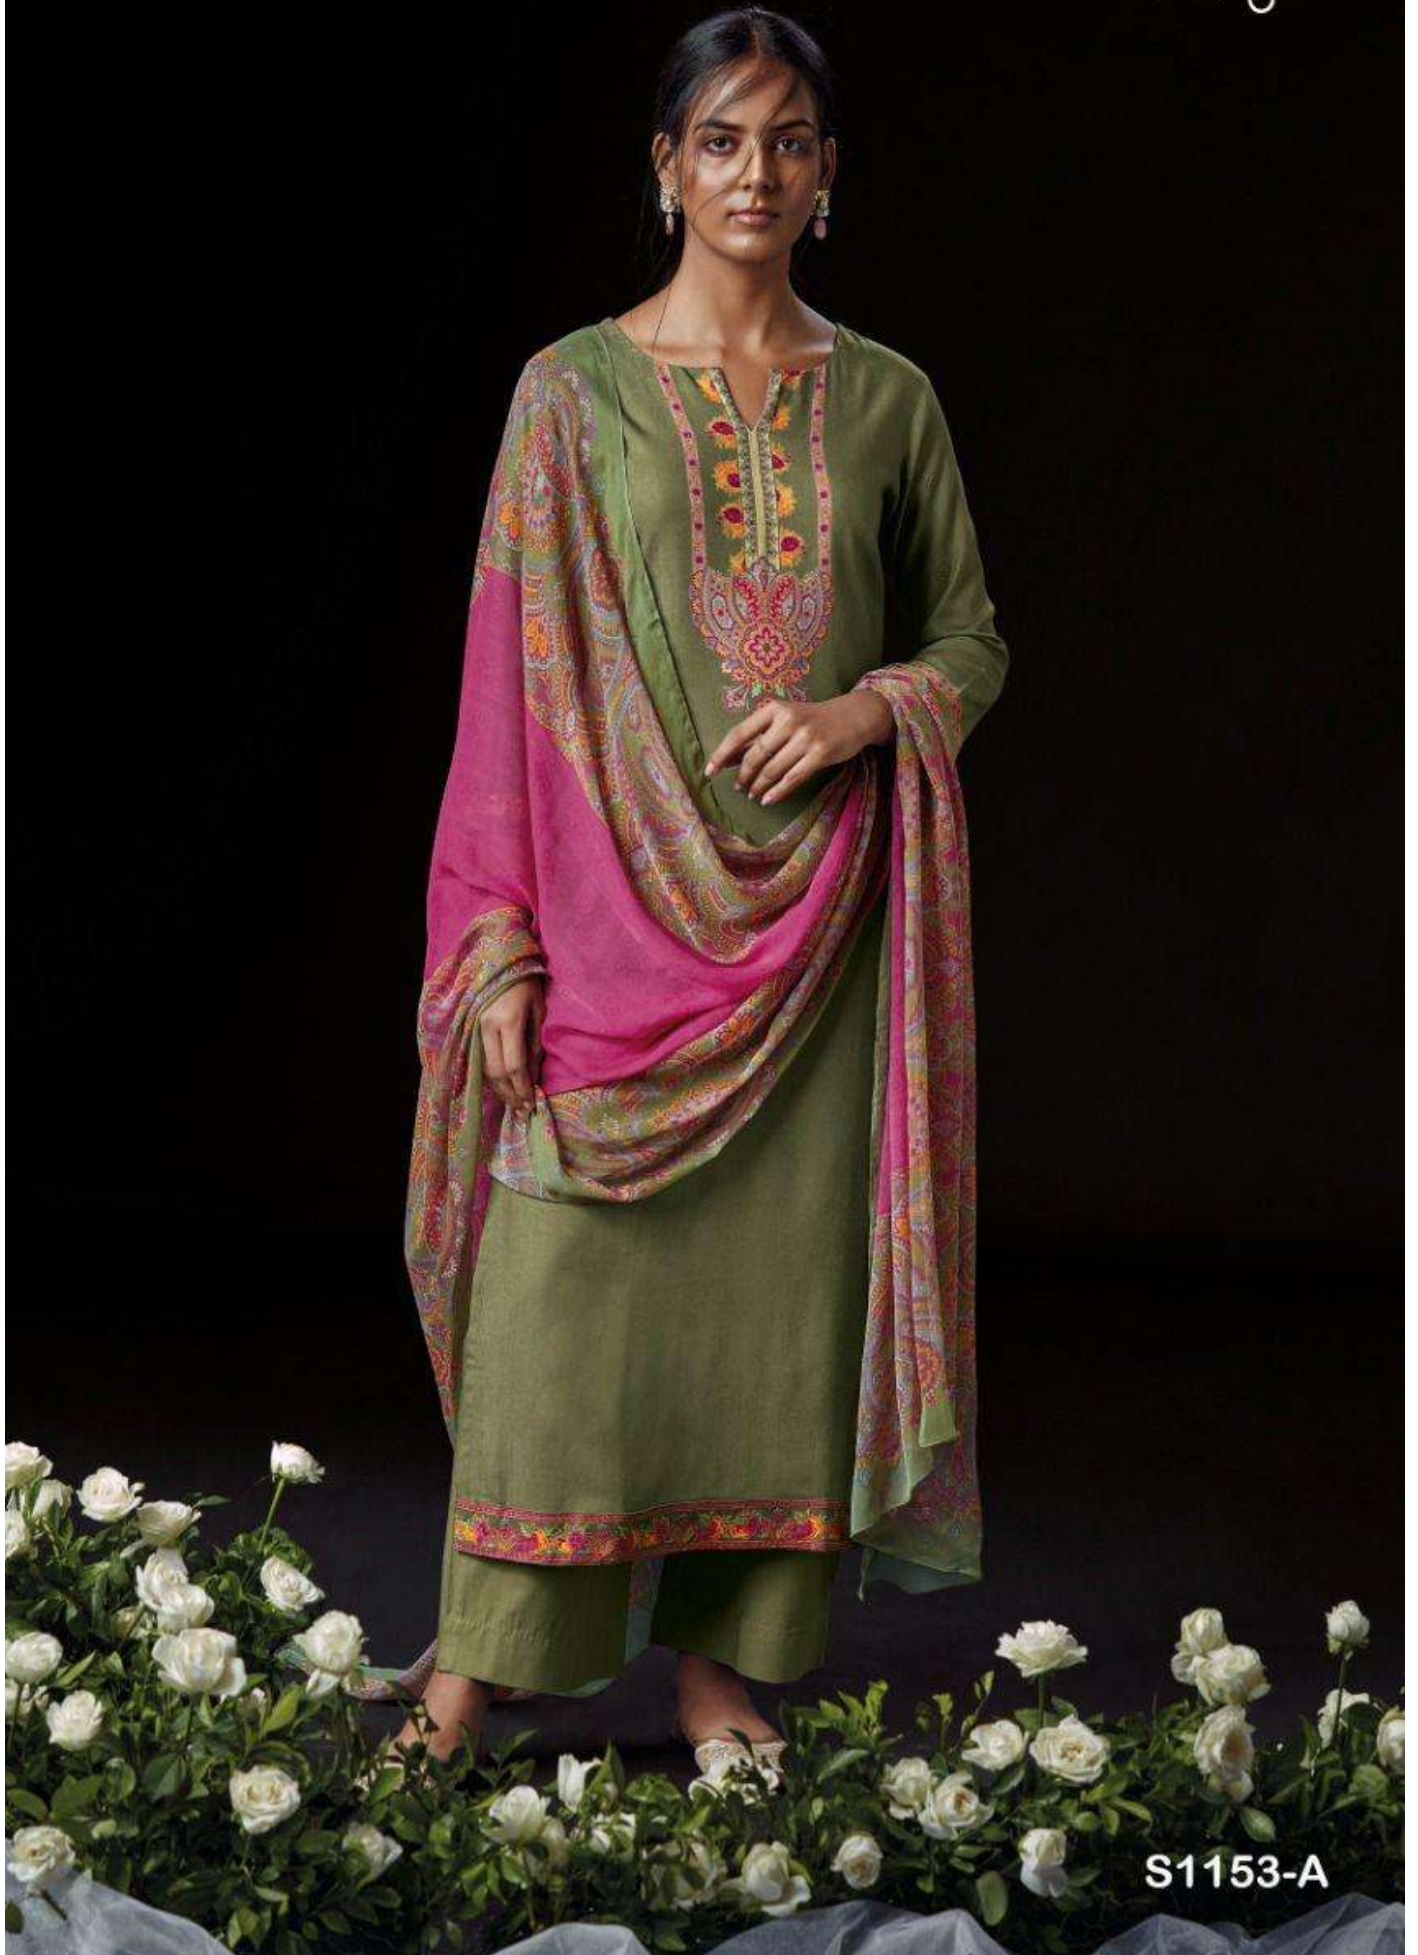

Ganga®

S1153-A