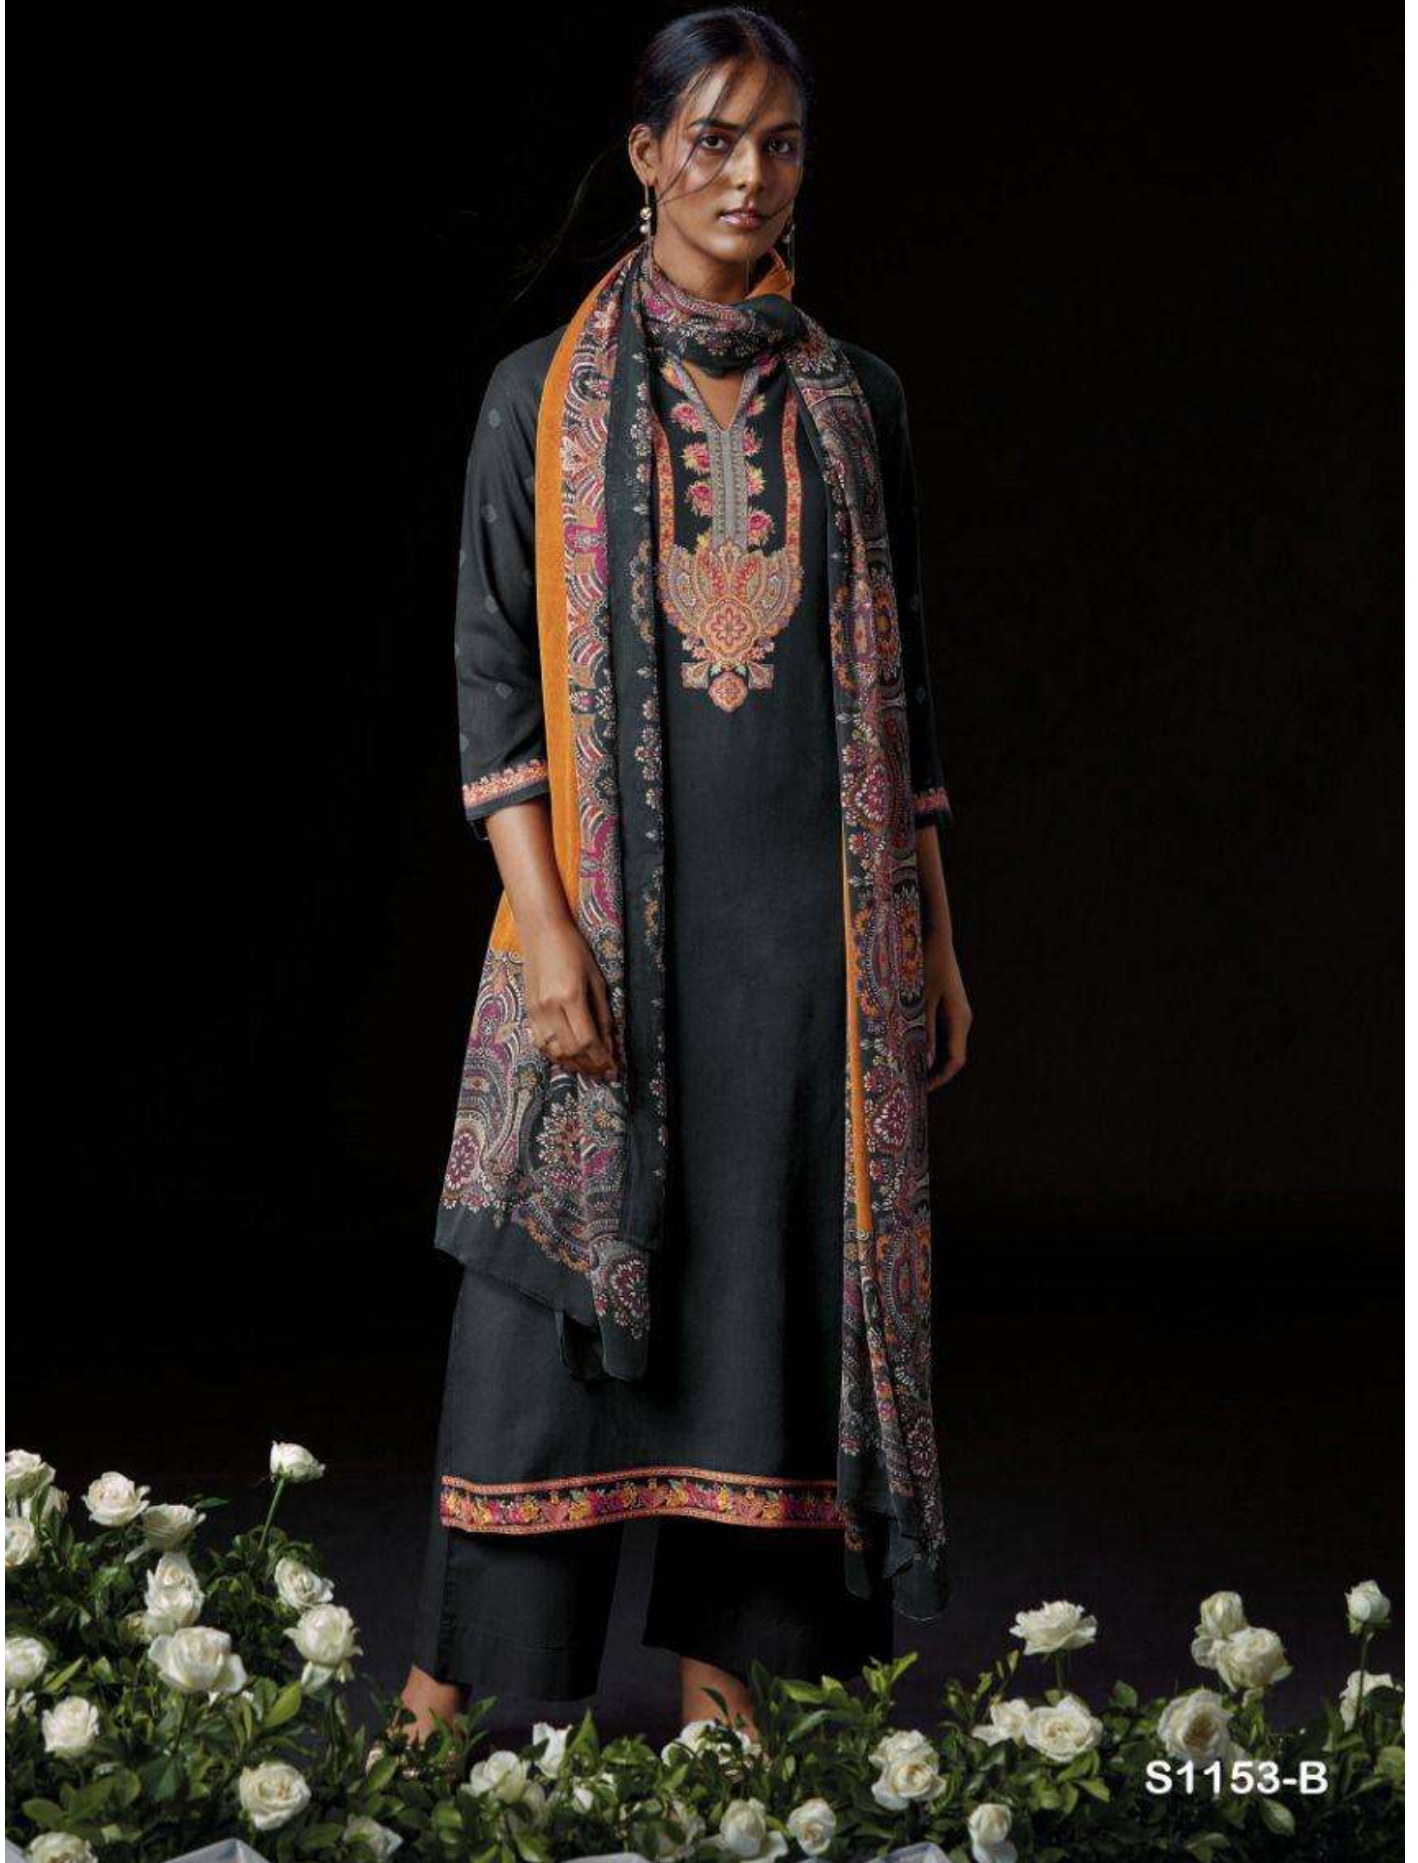

Ganga®

S1153-B