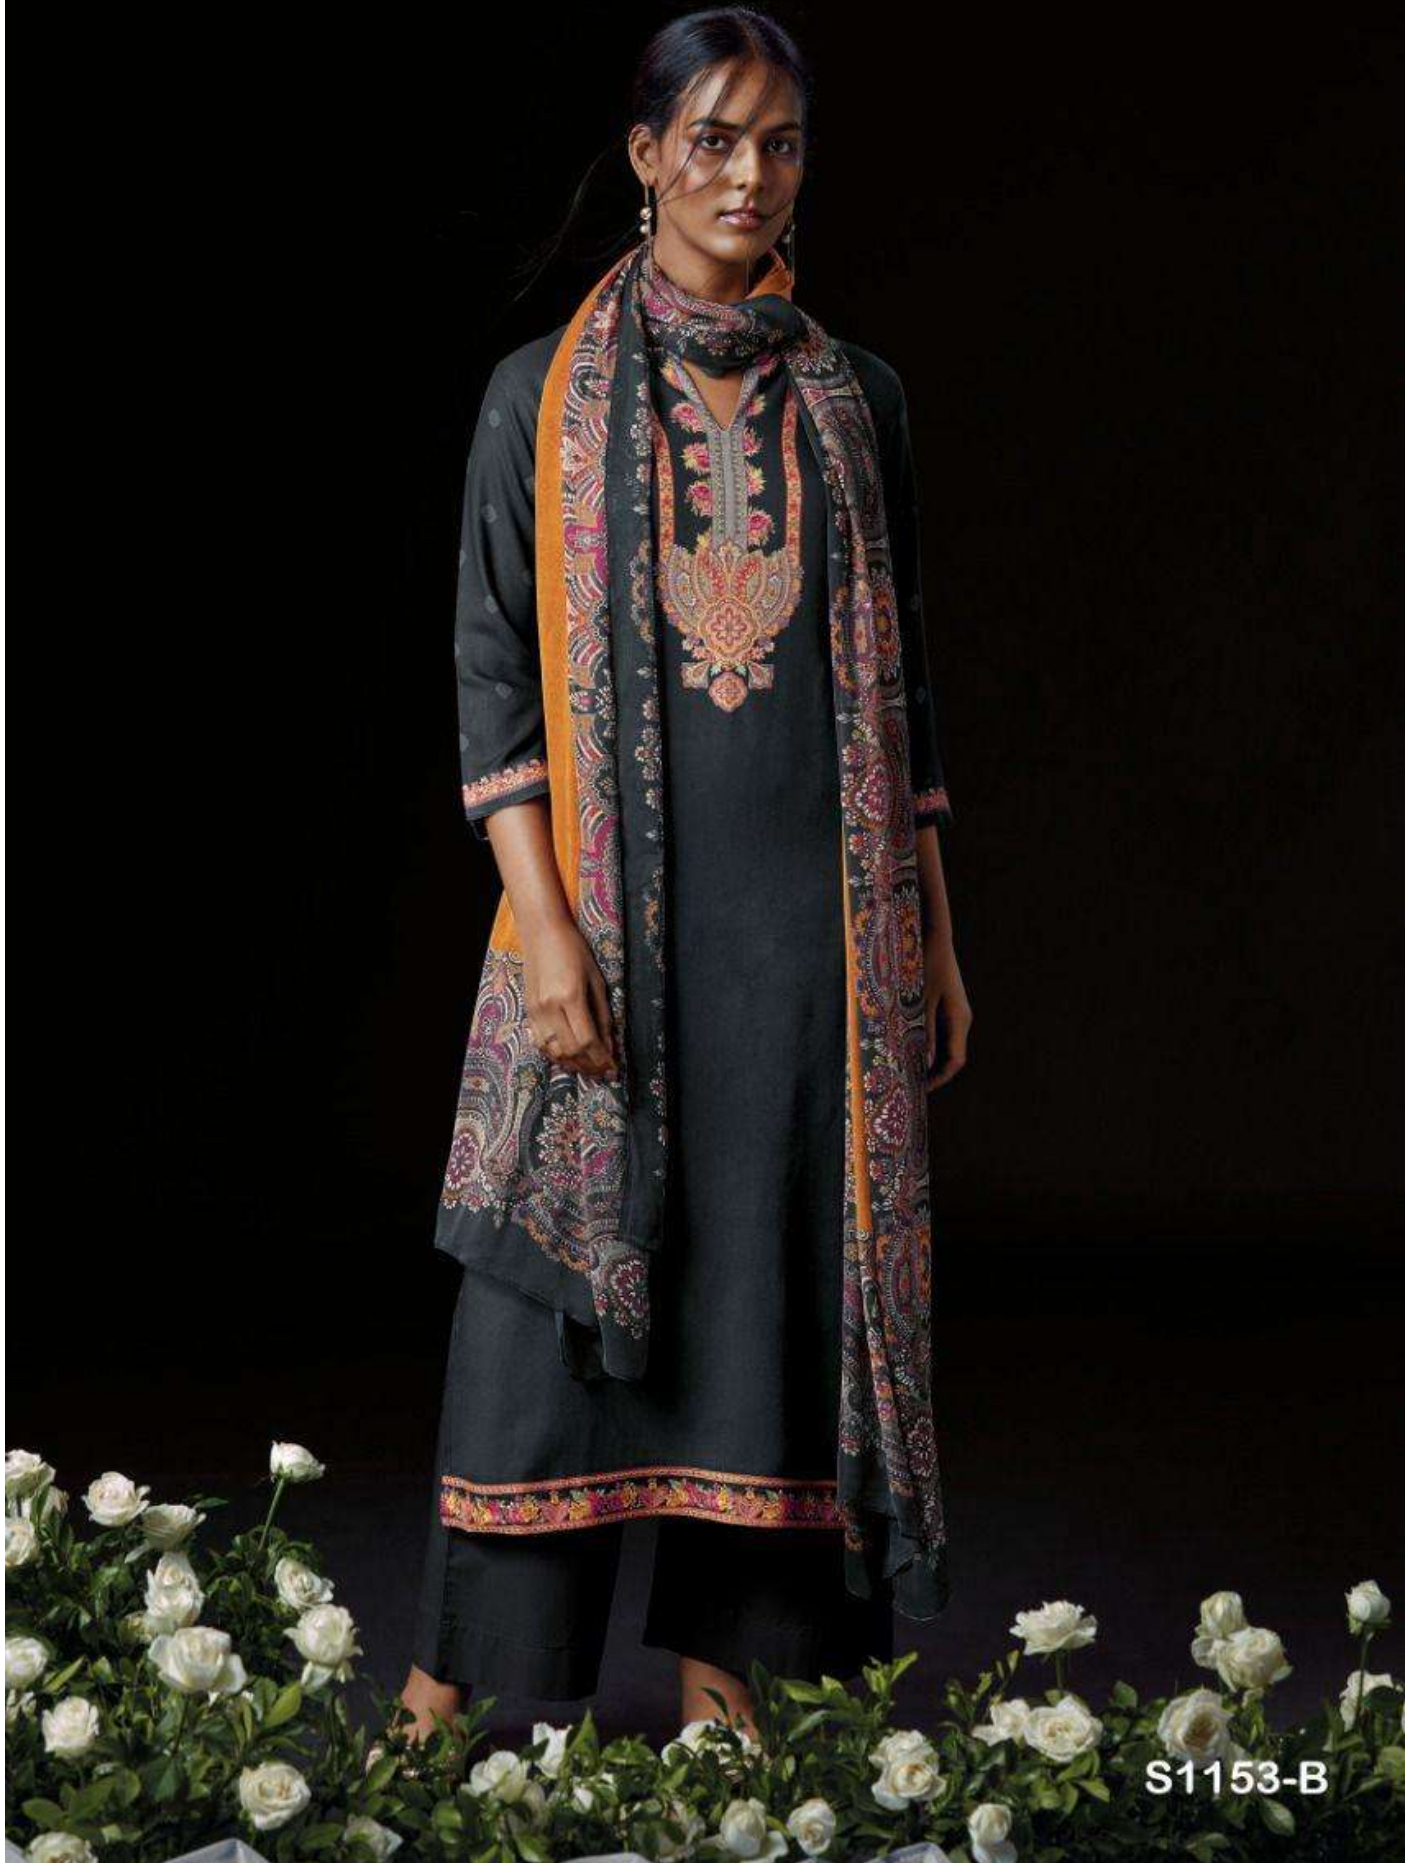

Ganga®

S1153-B