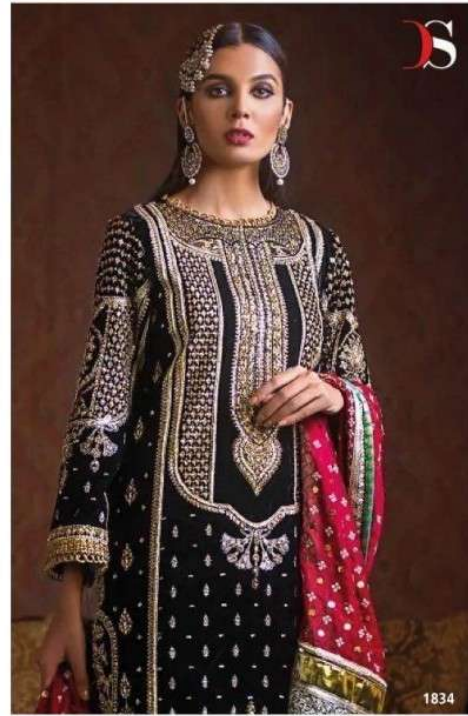

DES-DEEPSY 1834 (1550) CP

Rate: 1550