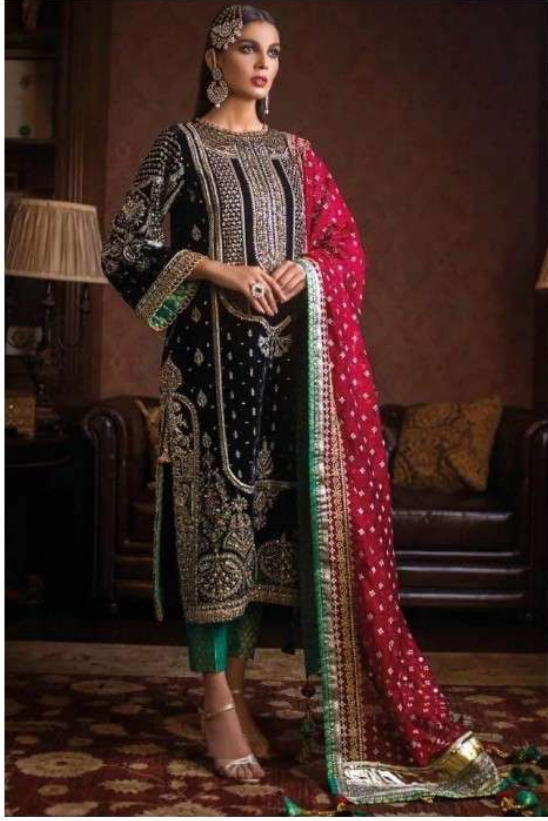

DES-DEEPSY 1834 (1550) CP

Rate: 1550