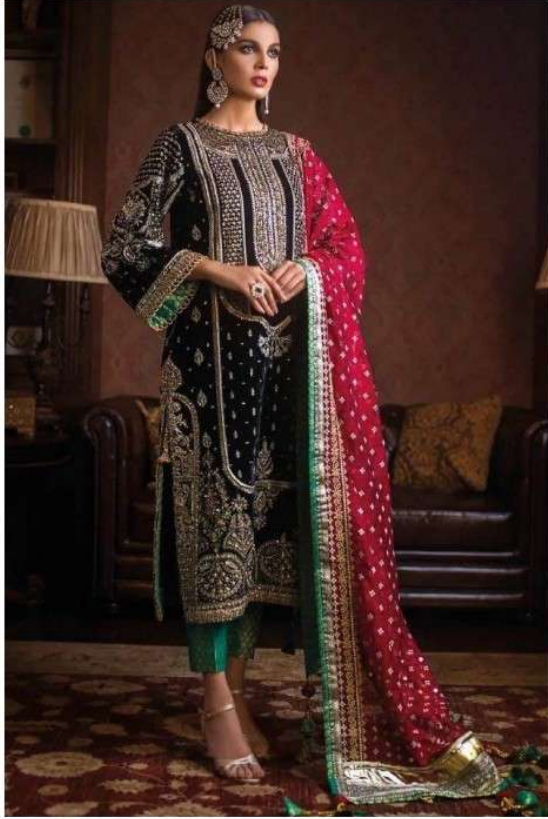

DES-DEEPSY 1834 (1550) CP

Rate: 1550