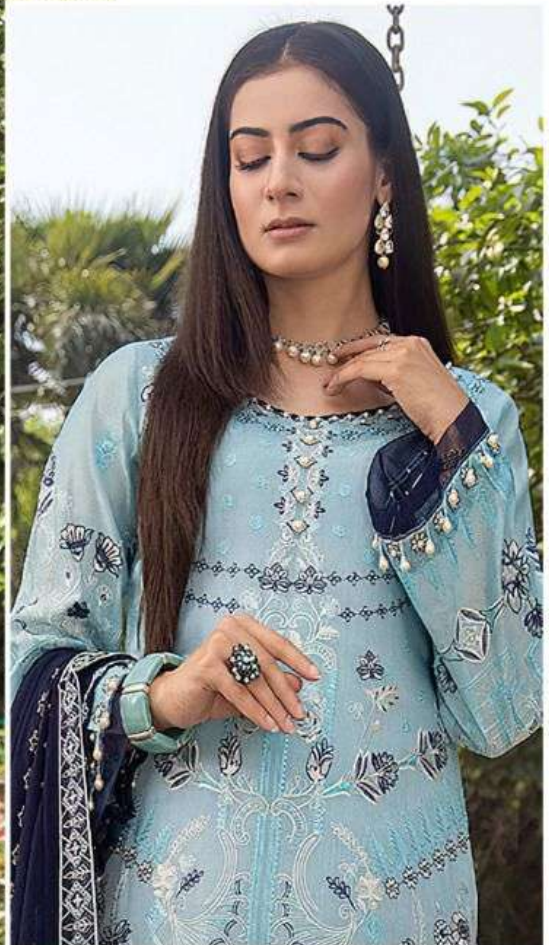

ALK D.NO.2082

SWEETY

VOL-1

TOP

Fox Georgette
with Embroidery

BOTTOM-INNER

Dull santoon

DUPATTA

Nazmin
with Embroidery

ALK

AL KHUSHBU

ALK D.NO.2083

SWEETY
VOL-1

TOP

Fox Georgette
with Embroidery

BOTTOM-INNER

Fox Georgette
with Embroidery

BOTTOM-INNER

Dull santoon

DUPATTA

Nazmin
with Embroidery

2081

2082

2083