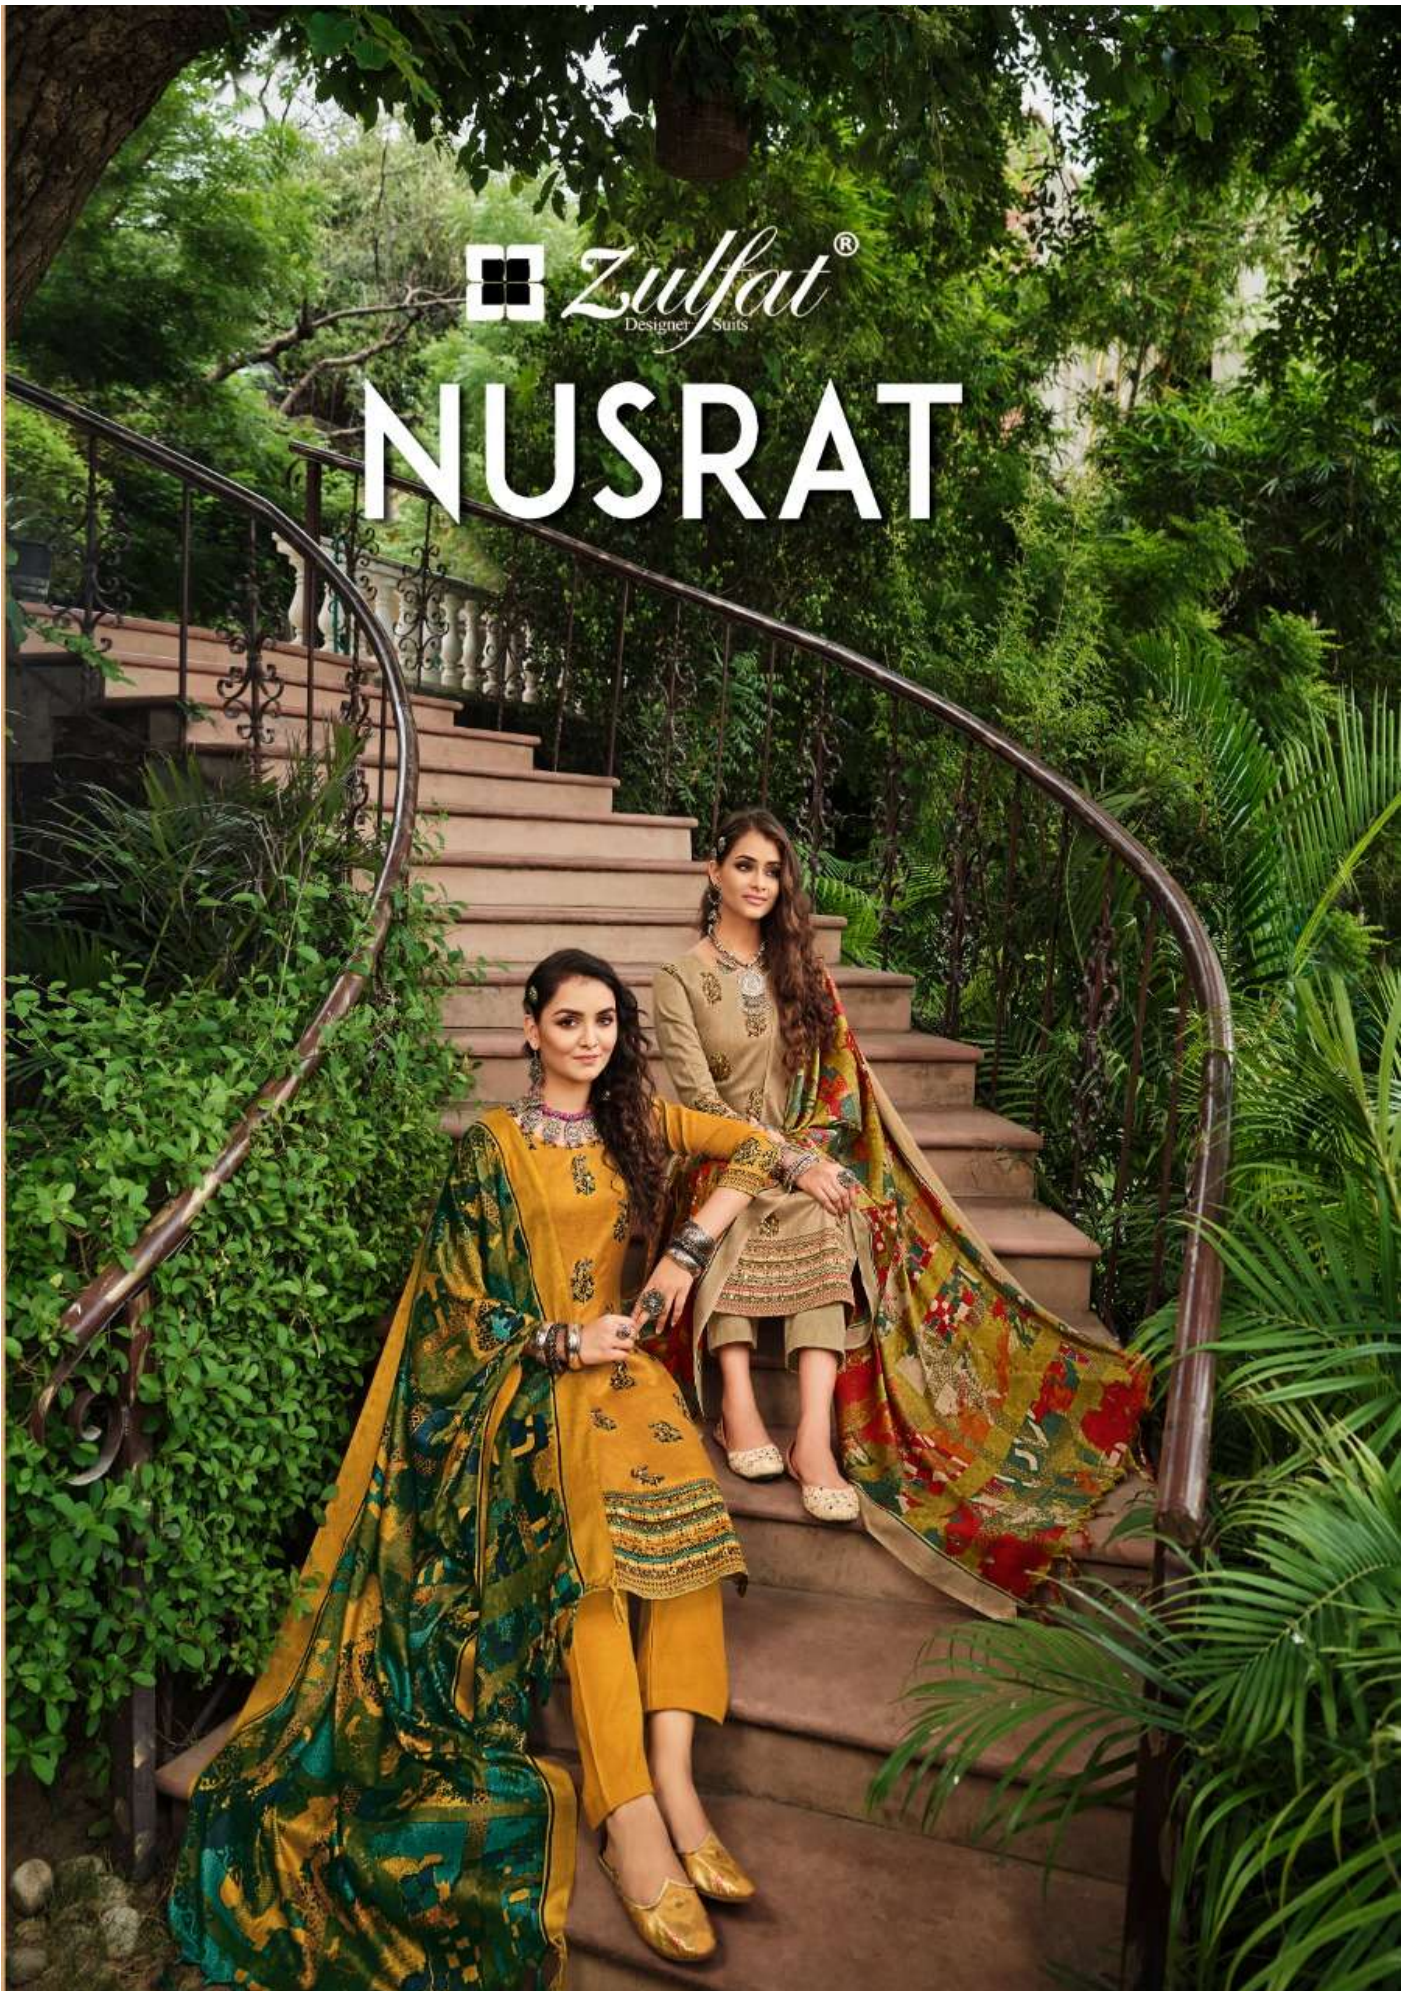

 *Zulfat*[®]
Designer Suits

NUSRAT

458-005

Zulfat®

458 - 001

 *Zulfat*[®]
Designer Suits

NUSRAT

458 - 001

458 - 002

458 - 003

458 - 004

458 - 005

458 - 006

458 - 007

458 - 008

458 - 009

458 - 006

Denim and sequins at the same is definitely
for modern woman.

DASHING

Zulfat®
DESIGNERS

458 - 004

 **Zulfat**[®]
DESIGNERS
458 - 003