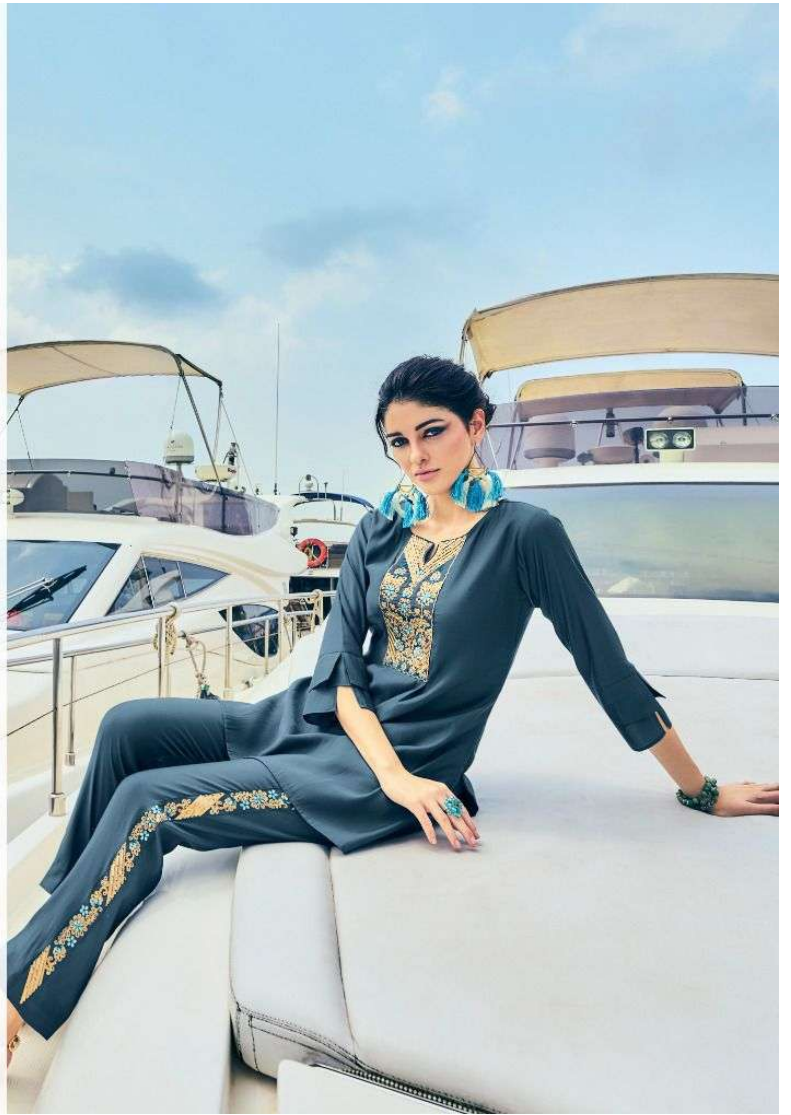

Natural Silk Pant
with embroidery & coding work side stripes

SIZES

M, L, XL, XXL, 3XL

NOTE - POCKET ON BOTH SIDE OF PANT

LILY&LALI®
GULS PRIDE
A PRODUCT OF HONDA GROUP

MIAMI
EXCLUSIVE QUALITY AS UNIQUE AS YOU.