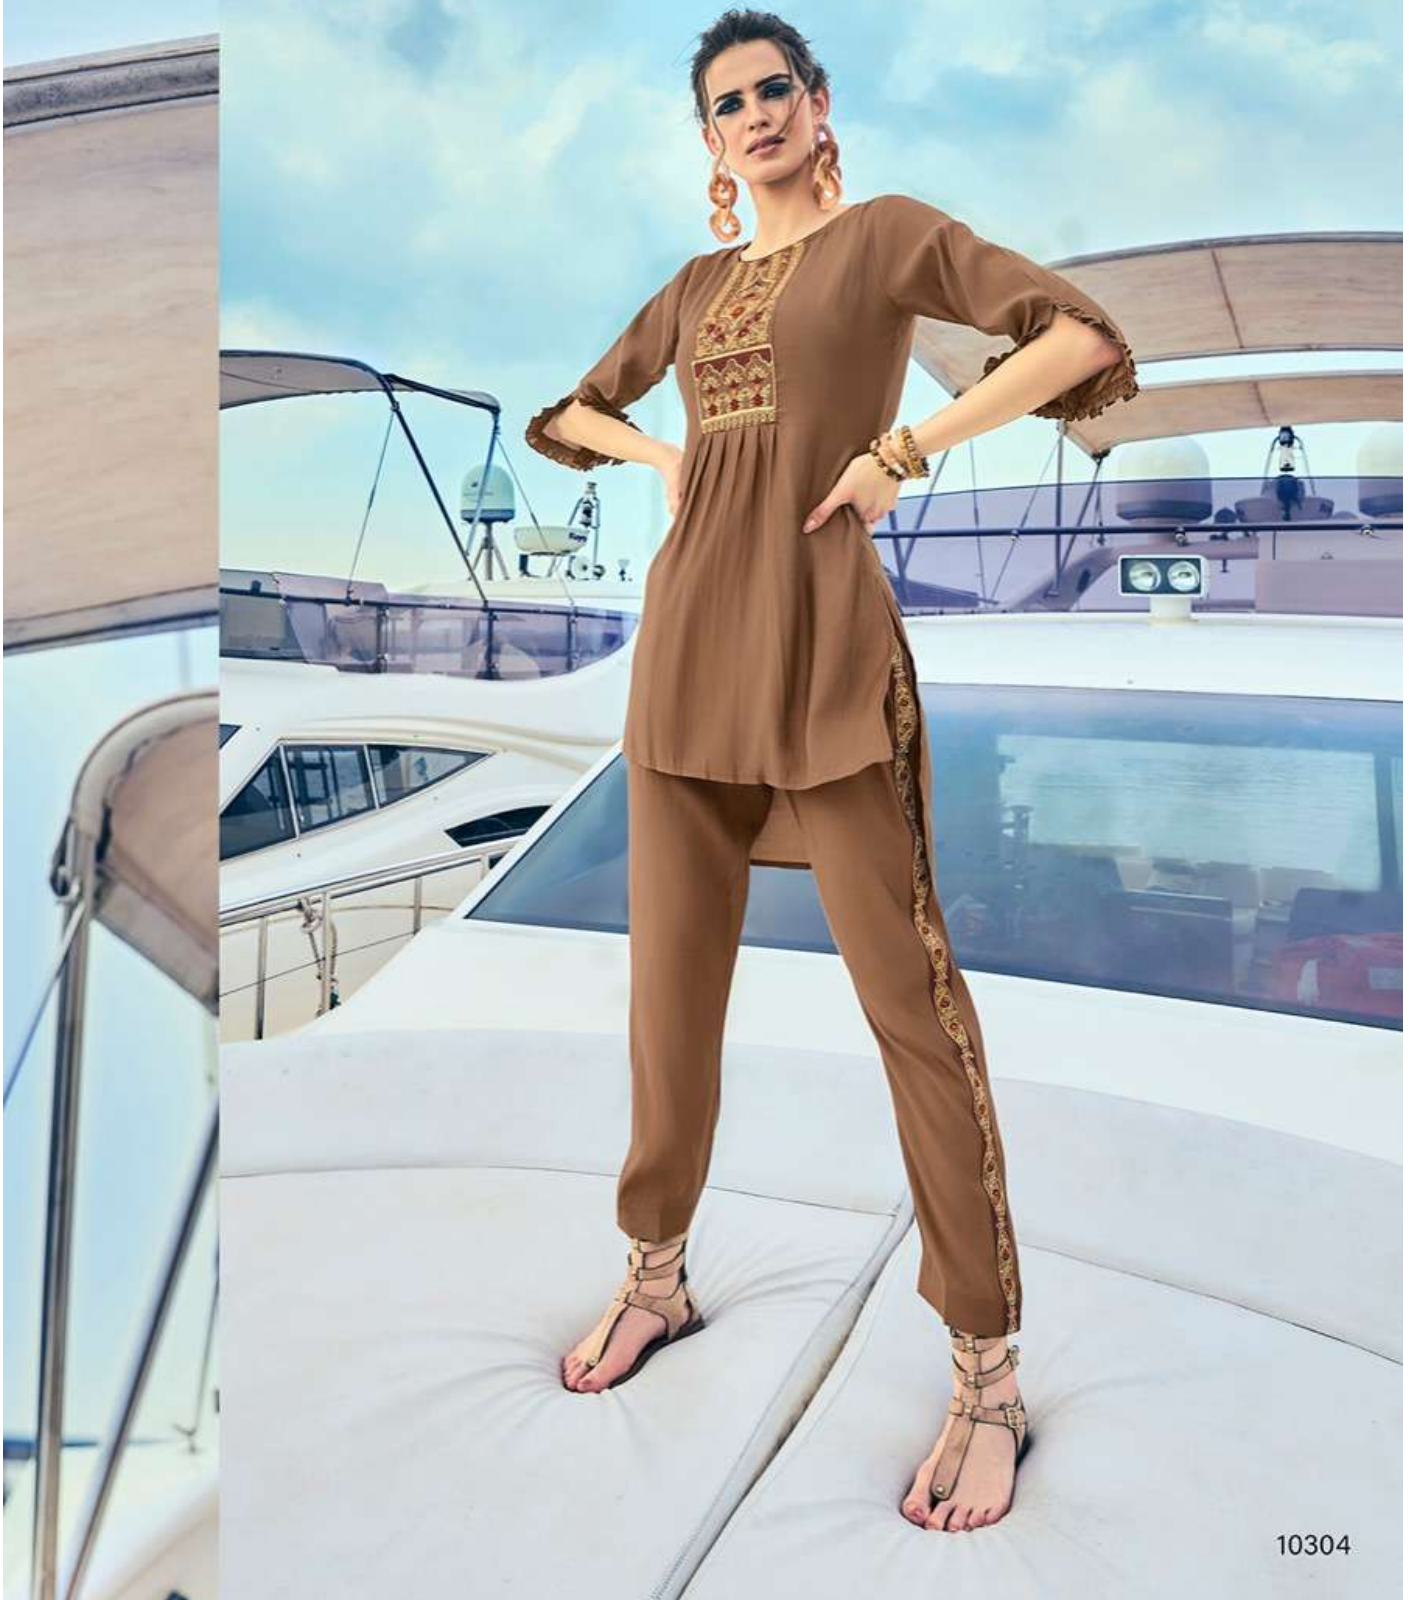

A FLORAL AFFAIR

Outfits that will make you comfortably beautiful.

10304